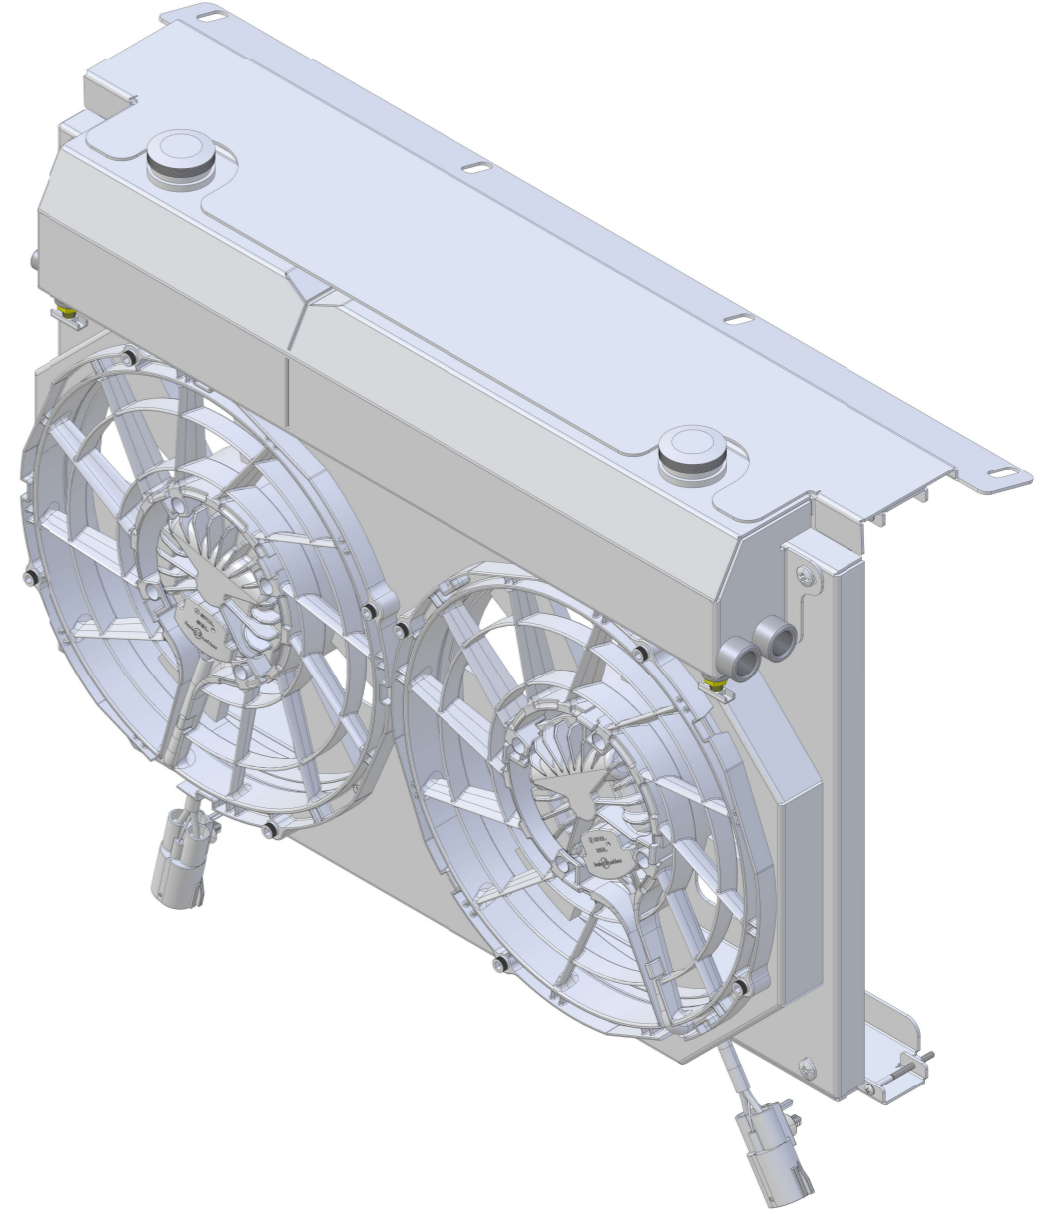

8 7 6 5 4 3 2 1

D

D

C

C

B

B

Shroud & Fan P/N	Fan Type	Core Size	Dimension "X"
1-361-002BLXX225	300W Brushless	Standard	1 7/16"
1-361-002BLXX275		Upgraded	1 7/8"