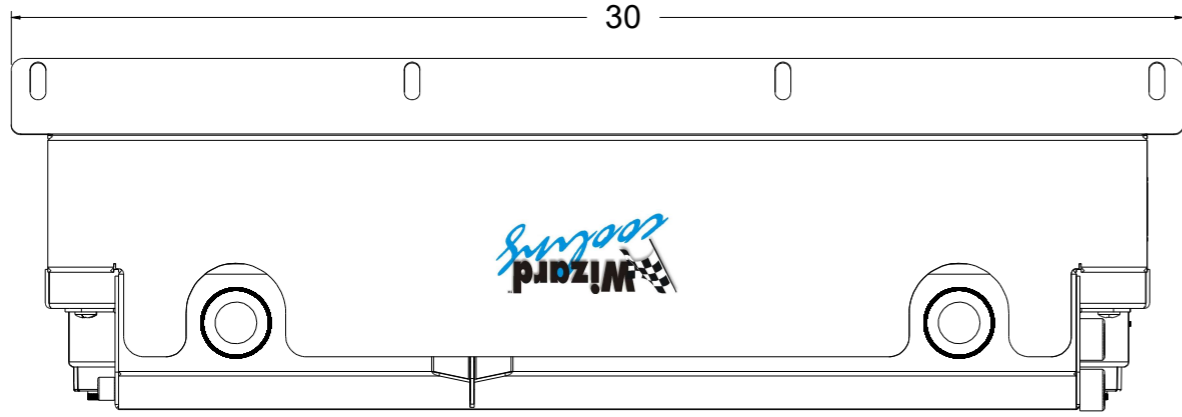

8 7 6 5 4 3 2 1

D

D

C

C

B

B

Shroud & Fan P/N	Fan Type	Core Size	Dimension "X"
1-361-002BLXX225	300W Brushless	Standard	1 7/16"
1-361-002BLXX275		Upgraded	1 7/8"