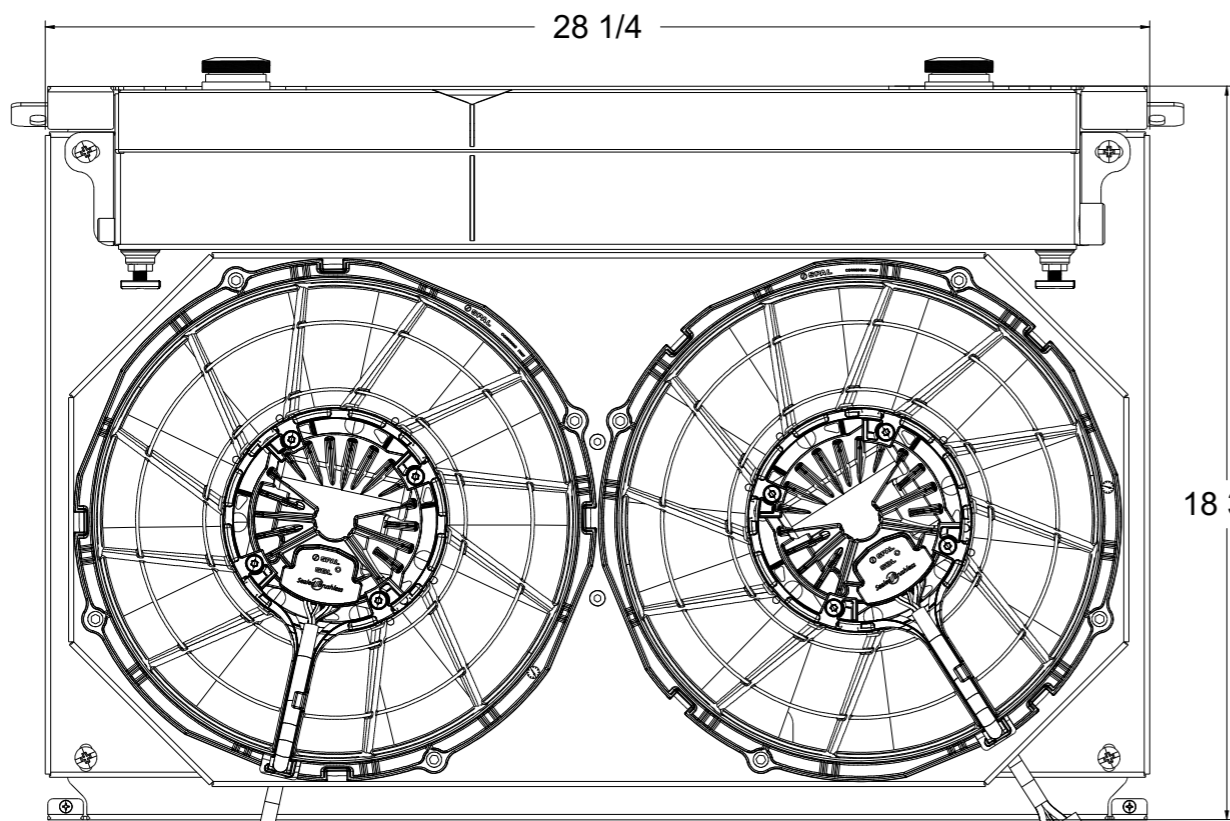

8 7 6 5 4 3 2 1

D

D

C

C

B

B

Shroud & Fan P/N	Fan Type	Core Size	Dimension "X"
1-361-002BLXX225	300W Brushless	Standard	1 7/16"
1-361-002BLXX275		Upgraded	1 7/8"