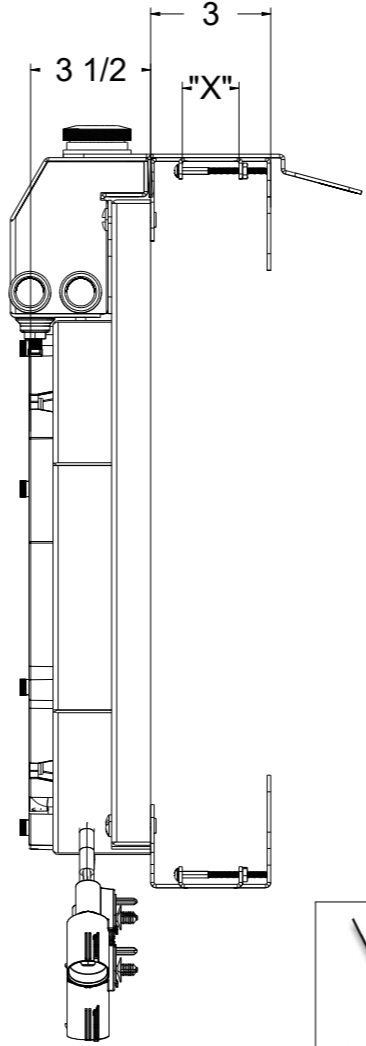

8 7 6 5 4 3 2 1

D

D

C

C

B

B

Shroud & Fan P/N	Fan Type	Core Size	Dimension "X"
1-361-002BLXX225	300W Brushless	Standard	1 7/16"
1-361-002BLXX275		Upgraded	1 7/8"