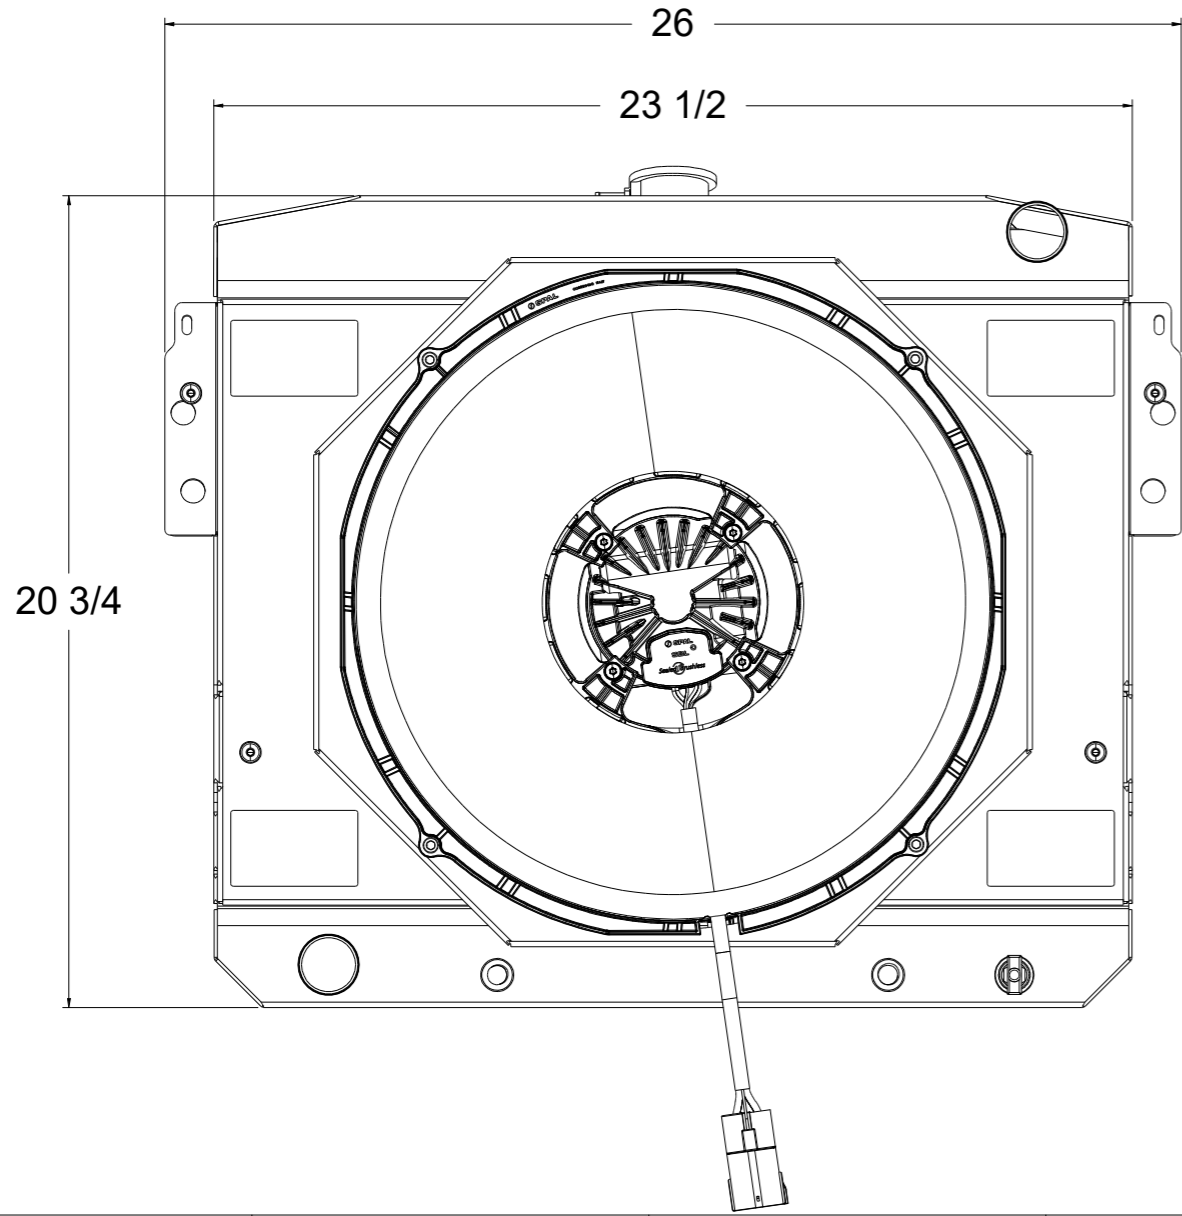

Assembly Part #	Transmission	Fan Type	Core Size	Package Thickness Dimension (X)
1-514-108BL-300	Manual	300W Brushless	Standard (2 Rows of 1" Tubes)	6.5"
1-514-118BL-300	Automatic			
1-514-208BL-300	Manual		Upgraded (2 Rows of 1.25" Tubes)	
1-514-218BL-300	Automatic			
1-514-108BL-500	Manual	500W Brushless	Standard (2 Rows of 1" Tubes)	
1-514-118BL-500	Automatic			
1-514-208BL-500	Manual		Upgraded (2 Rows of 1.25" Tubes)	
1-514-218BL-500	Automatic			