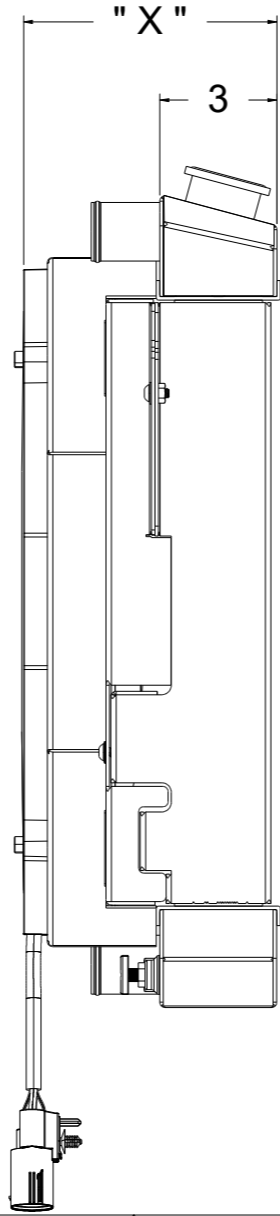

Assembly Part #	Transmission	Fan Type	Core Size	Package Thickness Dimension (X)
1-514-108BL-300	Manual	300W Brushless	Standard (2 Rows of 1" Tubes)	6.5"
1-514-118BL-300	Automatic			
1-514-208BL-300	Manual		Upgraded (2 Rows of 1.25" Tubes)	
1-514-218BL-300	Automatic			
1-514-108BL-500	Manual	500W Brushless	Standard (2 Rows of 1" Tubes)	
1-514-118BL-500	Automatic			
1-514-208BL-500	Manual		Upgraded (2 Rows of 1.25" Tubes)	
1-514-218BL-500	Automatic			