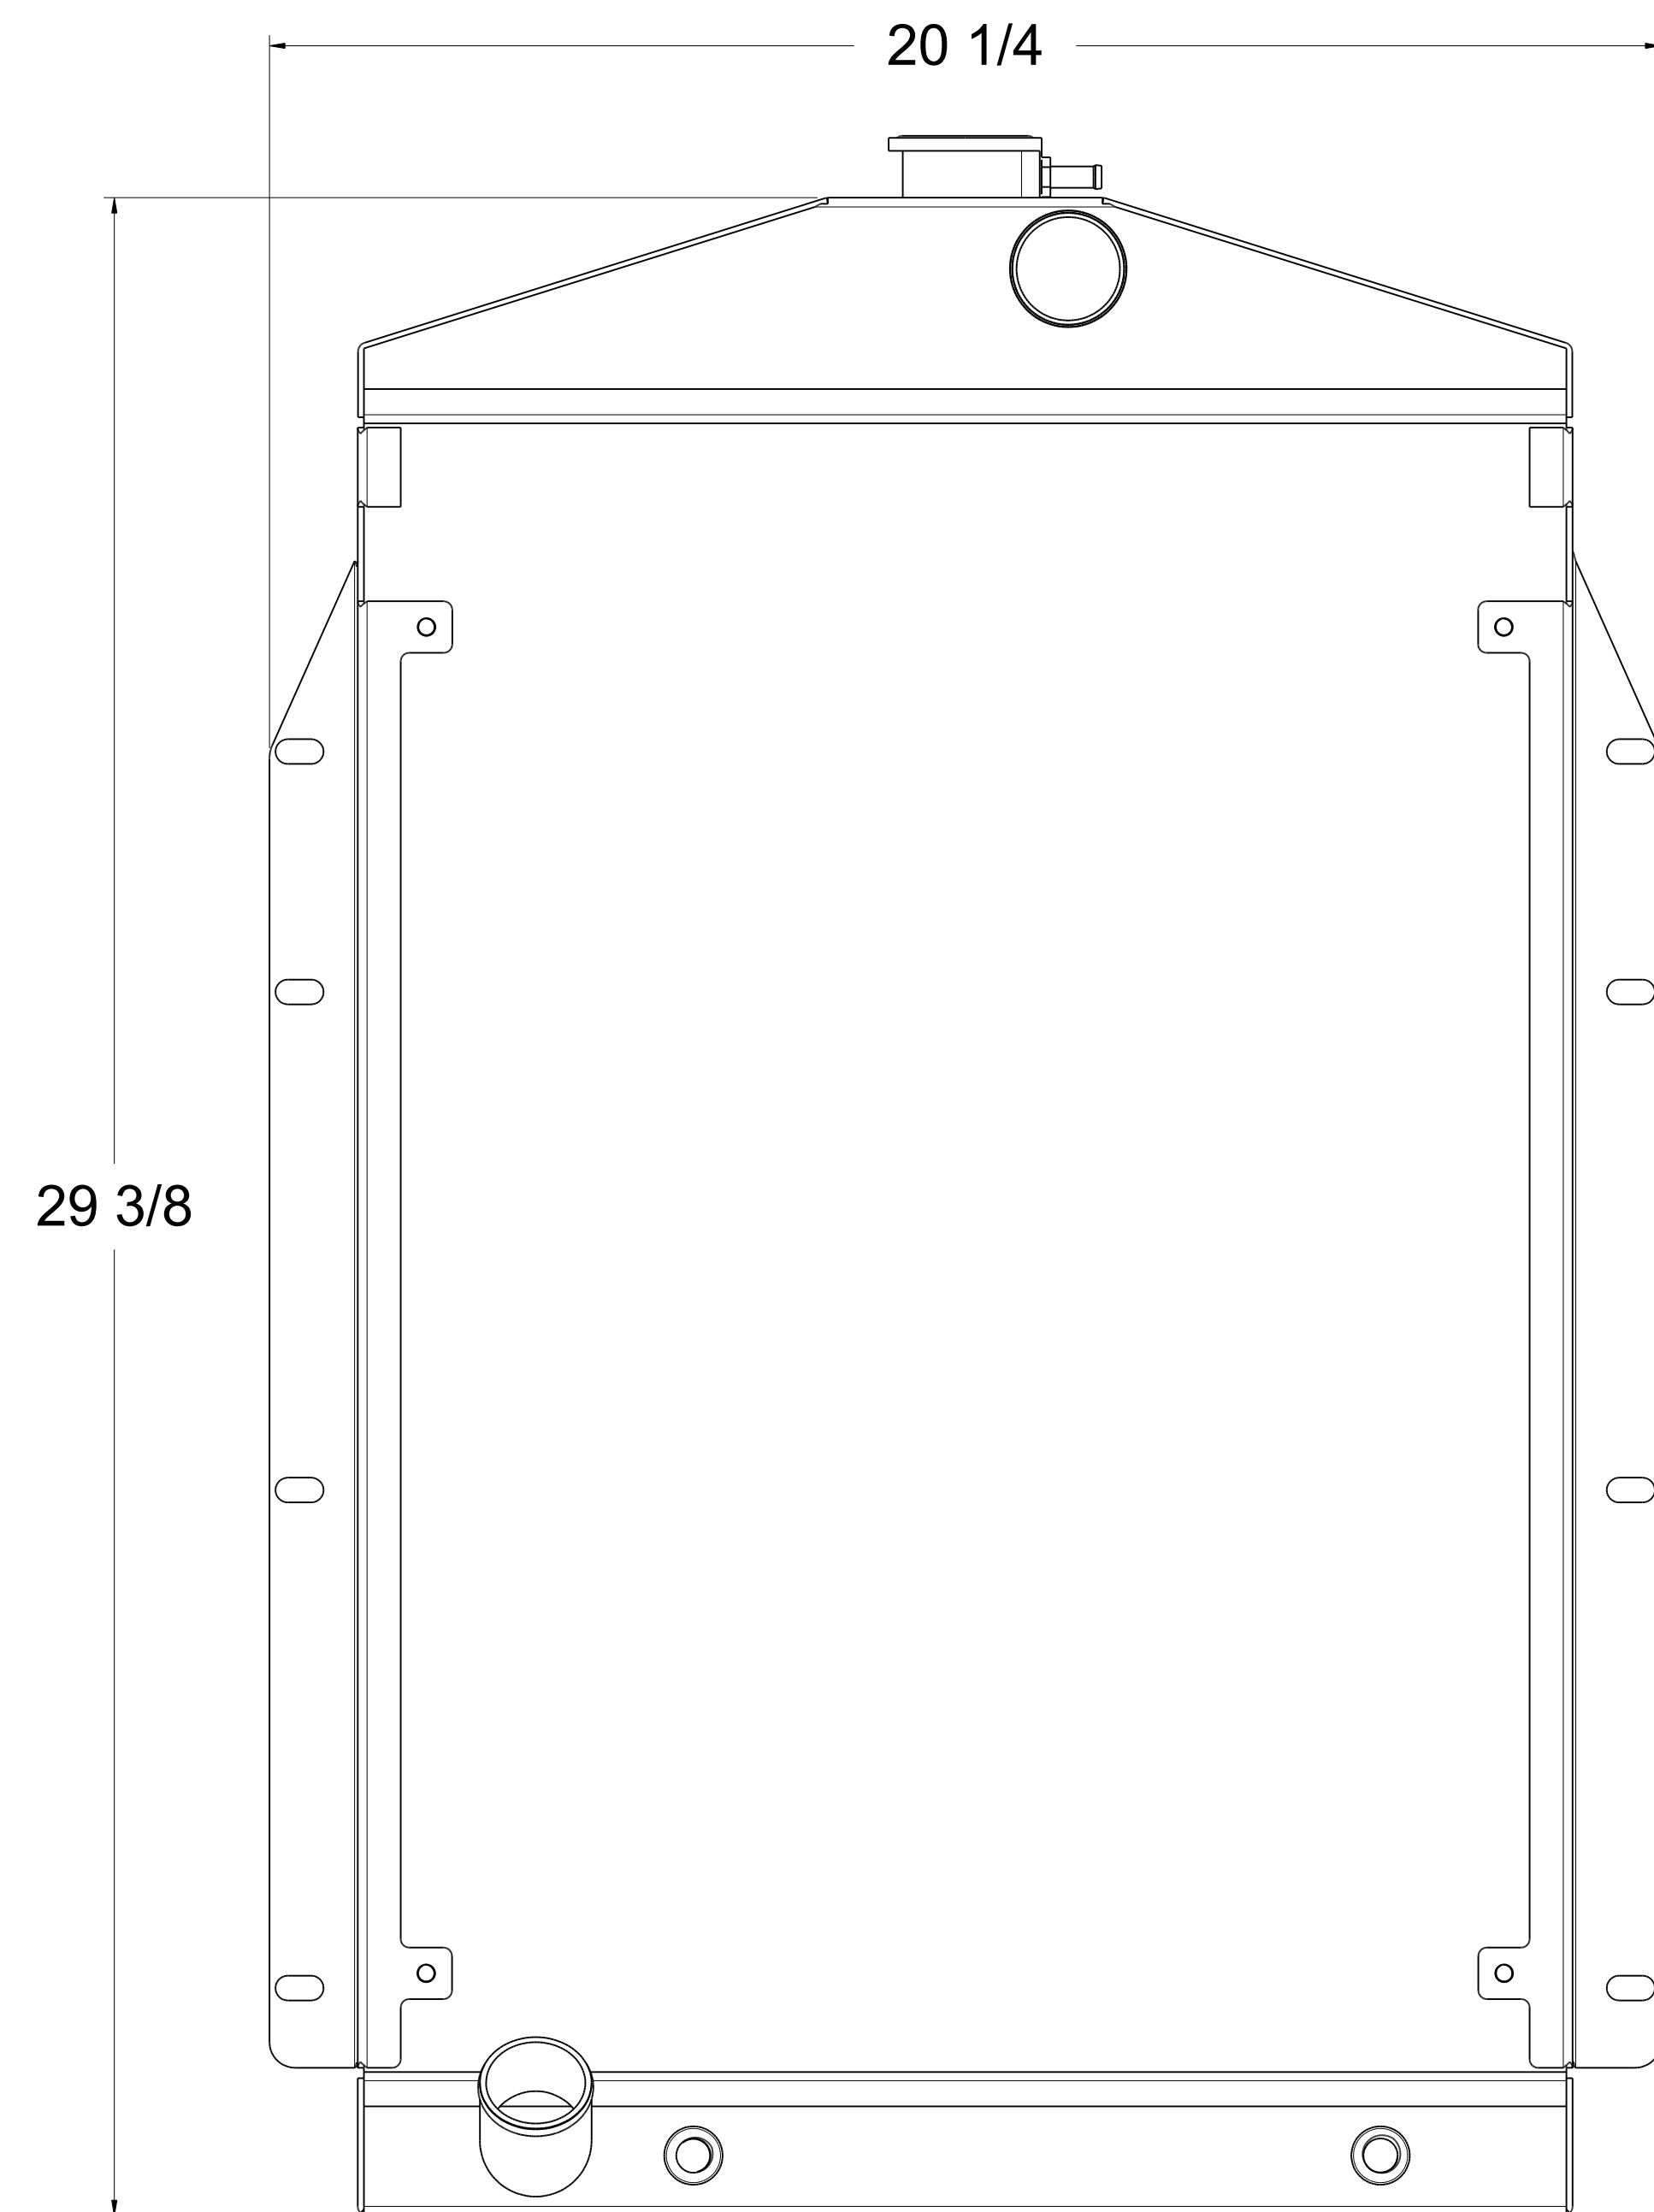

SKU #	Transmission	Core Size
1-10500-100	Manual	Standard (2 Rows Of 1" Tubes)
1-10500-110	Automatic	
1-10500-200	Manual	Upgraded (2 Rows Of 1.25" Tubes)
1-10500-210	Automatic	

  
**Wizard**  
*cooling*  
 Custom Aluminum Radiators  
[www.wizardcooling.com](http://www.wizardcooling.com)