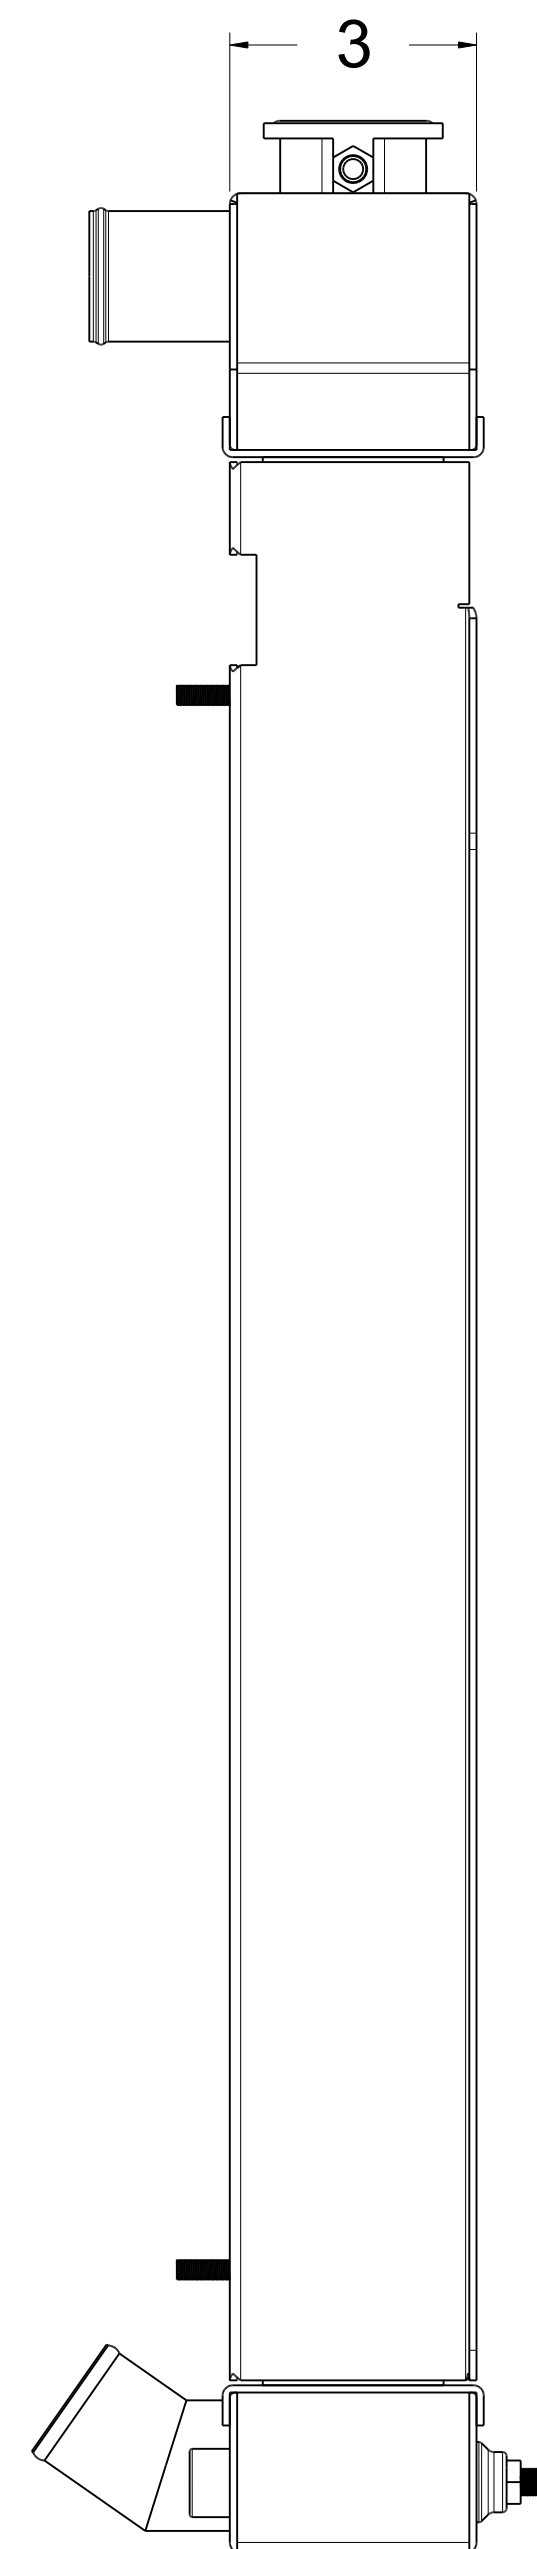

SKU #	Transmission	Core Size
1-10500-100	Manual	Standard (2 Rows Of 1" Tubes)
1-10500-110	Automatic	
1-10500-200	Manual	Upgraded (2 Rows Of 1.25" Tubes)
1-10500-210	Automatic	

  
**Wizard**  
*cooling*  
 Custom Aluminum Radiators  
[www.wizardcooling.com](http://www.wizardcooling.com)