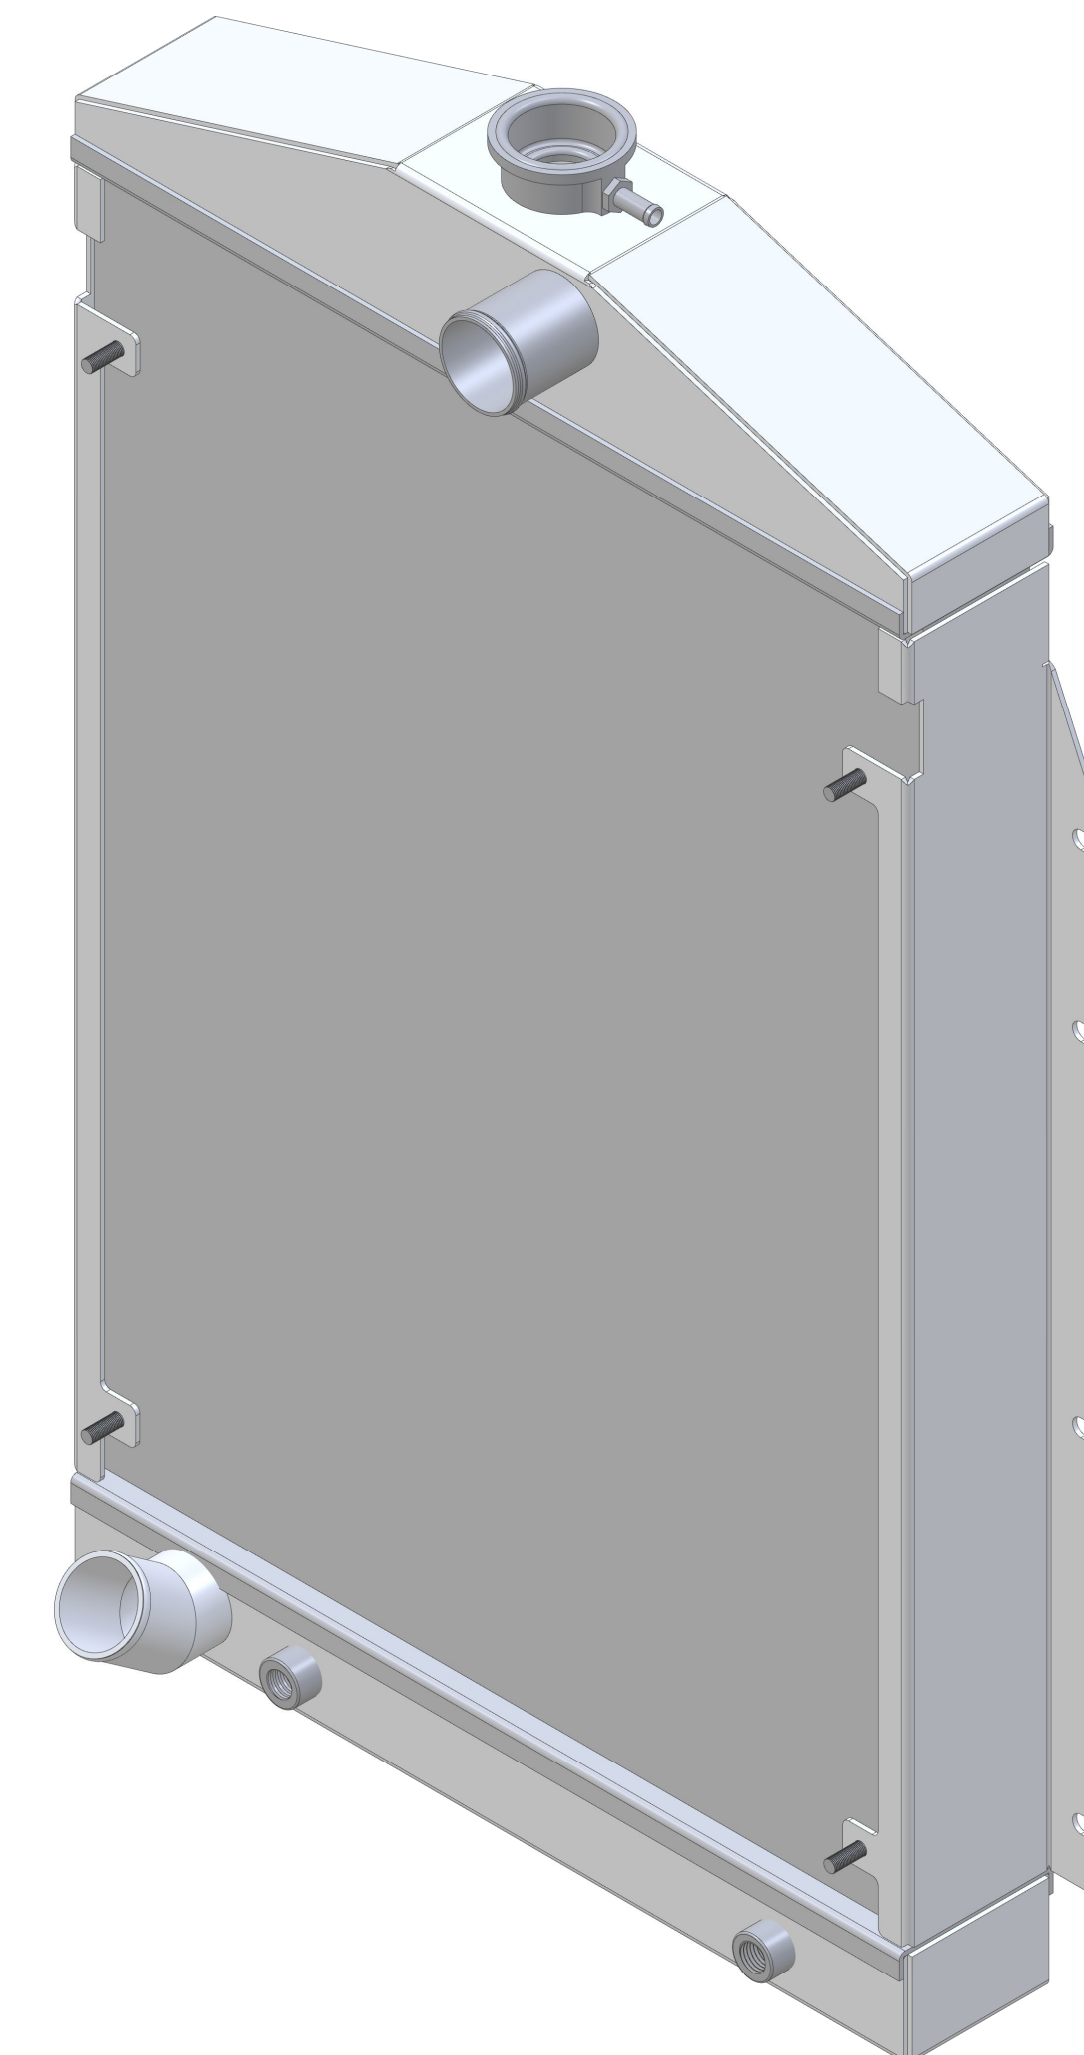

SKU #	Transmission	Core Size
1-10500-100	Manual	Standard (2 Rows Of 1" Tubes)
1-10500-110	Automatic	
1-10500-200	Manual	Upgraded (2 Rows Of 1.25" Tubes)
1-10500-210	Automatic	

  
**Wizard**  
*cooling*  
 Custom Aluminum Radiators  
[www.wizardcooling.com](http://www.wizardcooling.com)