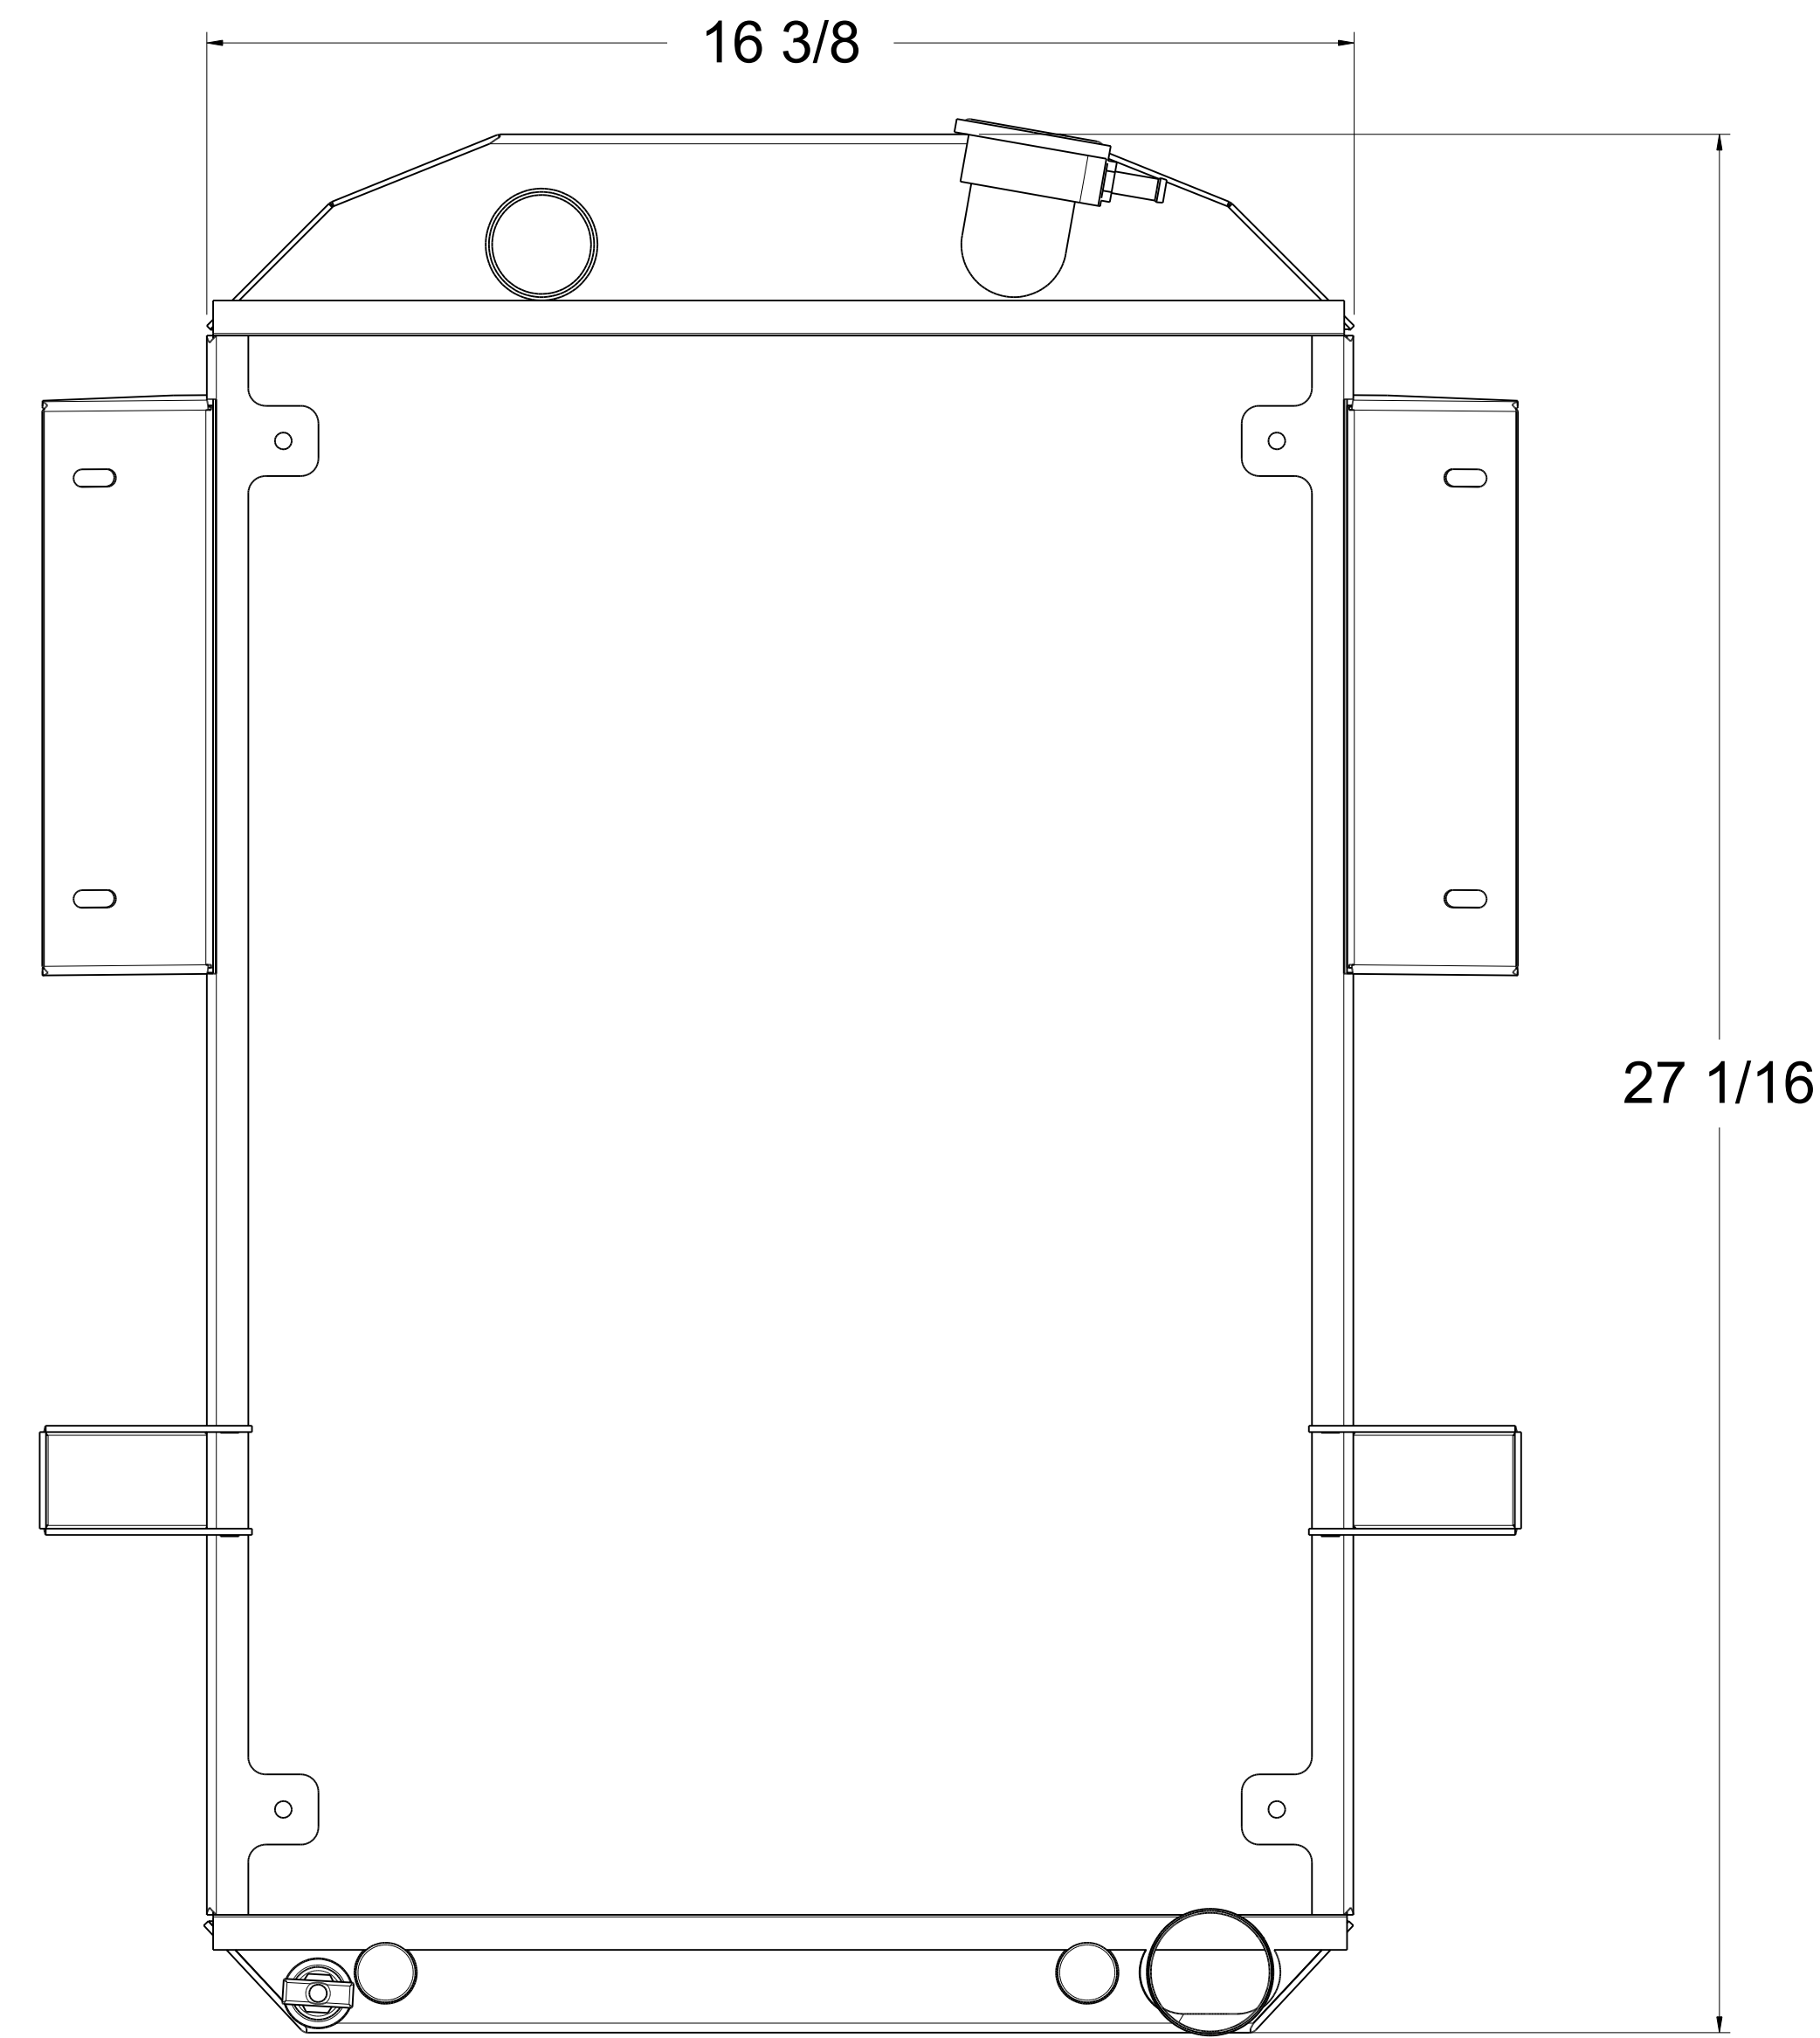

SKU #	Transmission	Core Size
1-10505-100	Manual	Standard (2 Rows Of 1" Tubes)
1-10505-110	Automatic	
1-10505-200	Manual	Upgraded (2 Rows Of 1.25" Tubes)
1-10505-210	Automatic	

 Custom Aluminum Radiators
www.wizardcooling.com