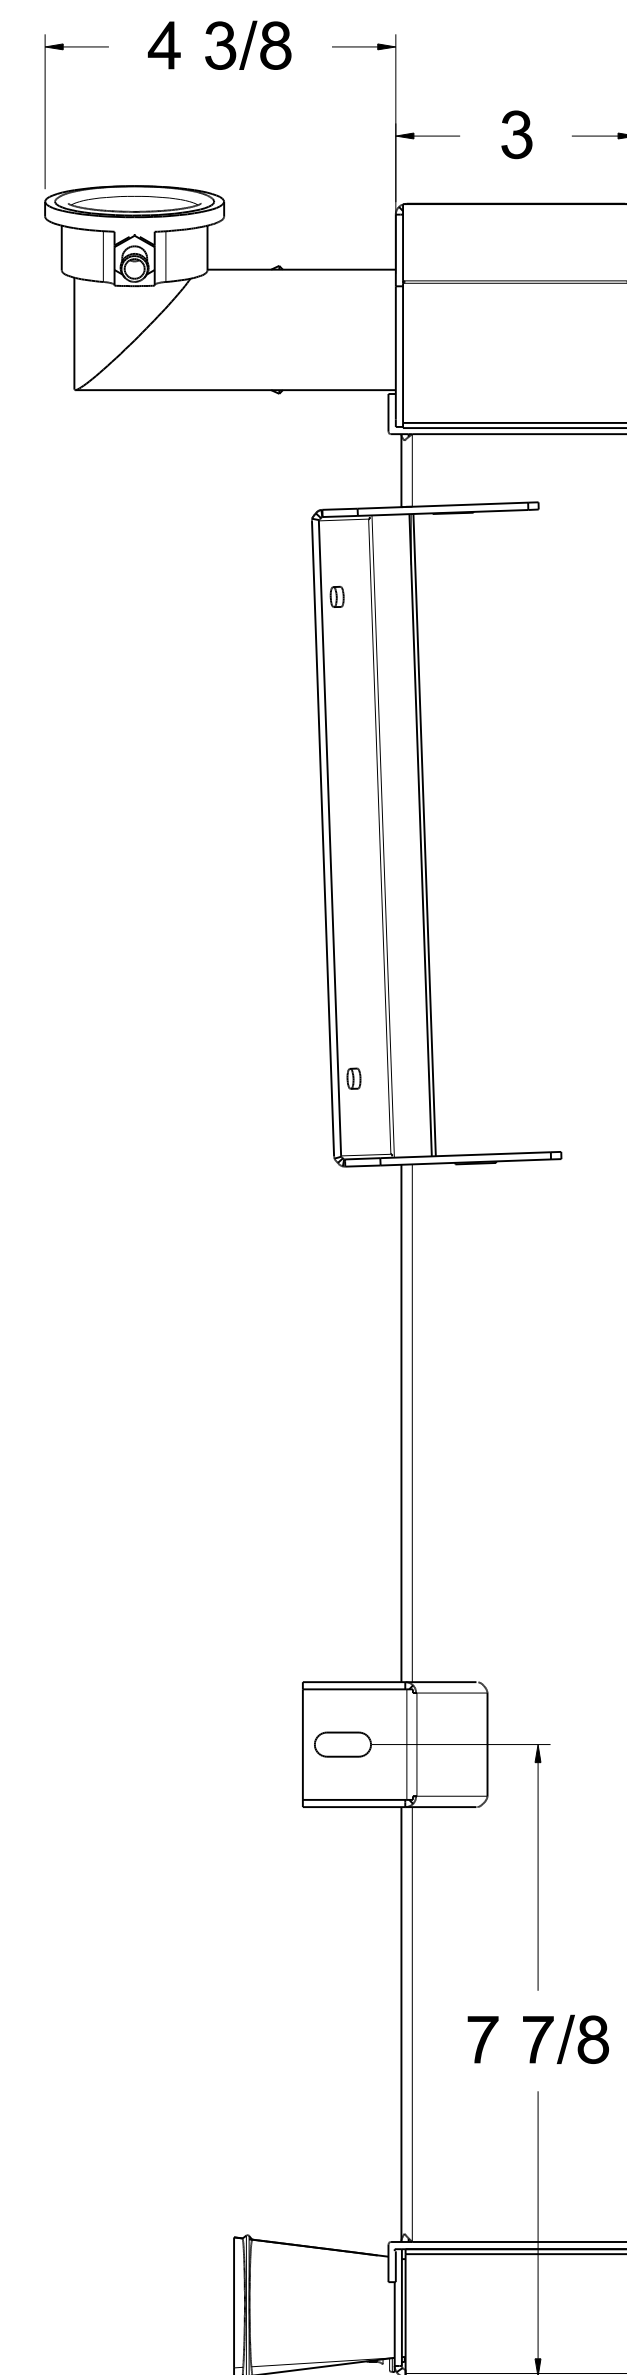

SKU #	Transmission	Core Size
1-10505-100	Manual	Standard (2 Rows Of 1" Tubes)
1-10505-110	Automatic	
1-10505-200	Manual	Upgraded (2 Rows Of 1.25" Tubes)
1-10505-210	Automatic	

 Custom Aluminum Radiators
www.wizardcooling.com