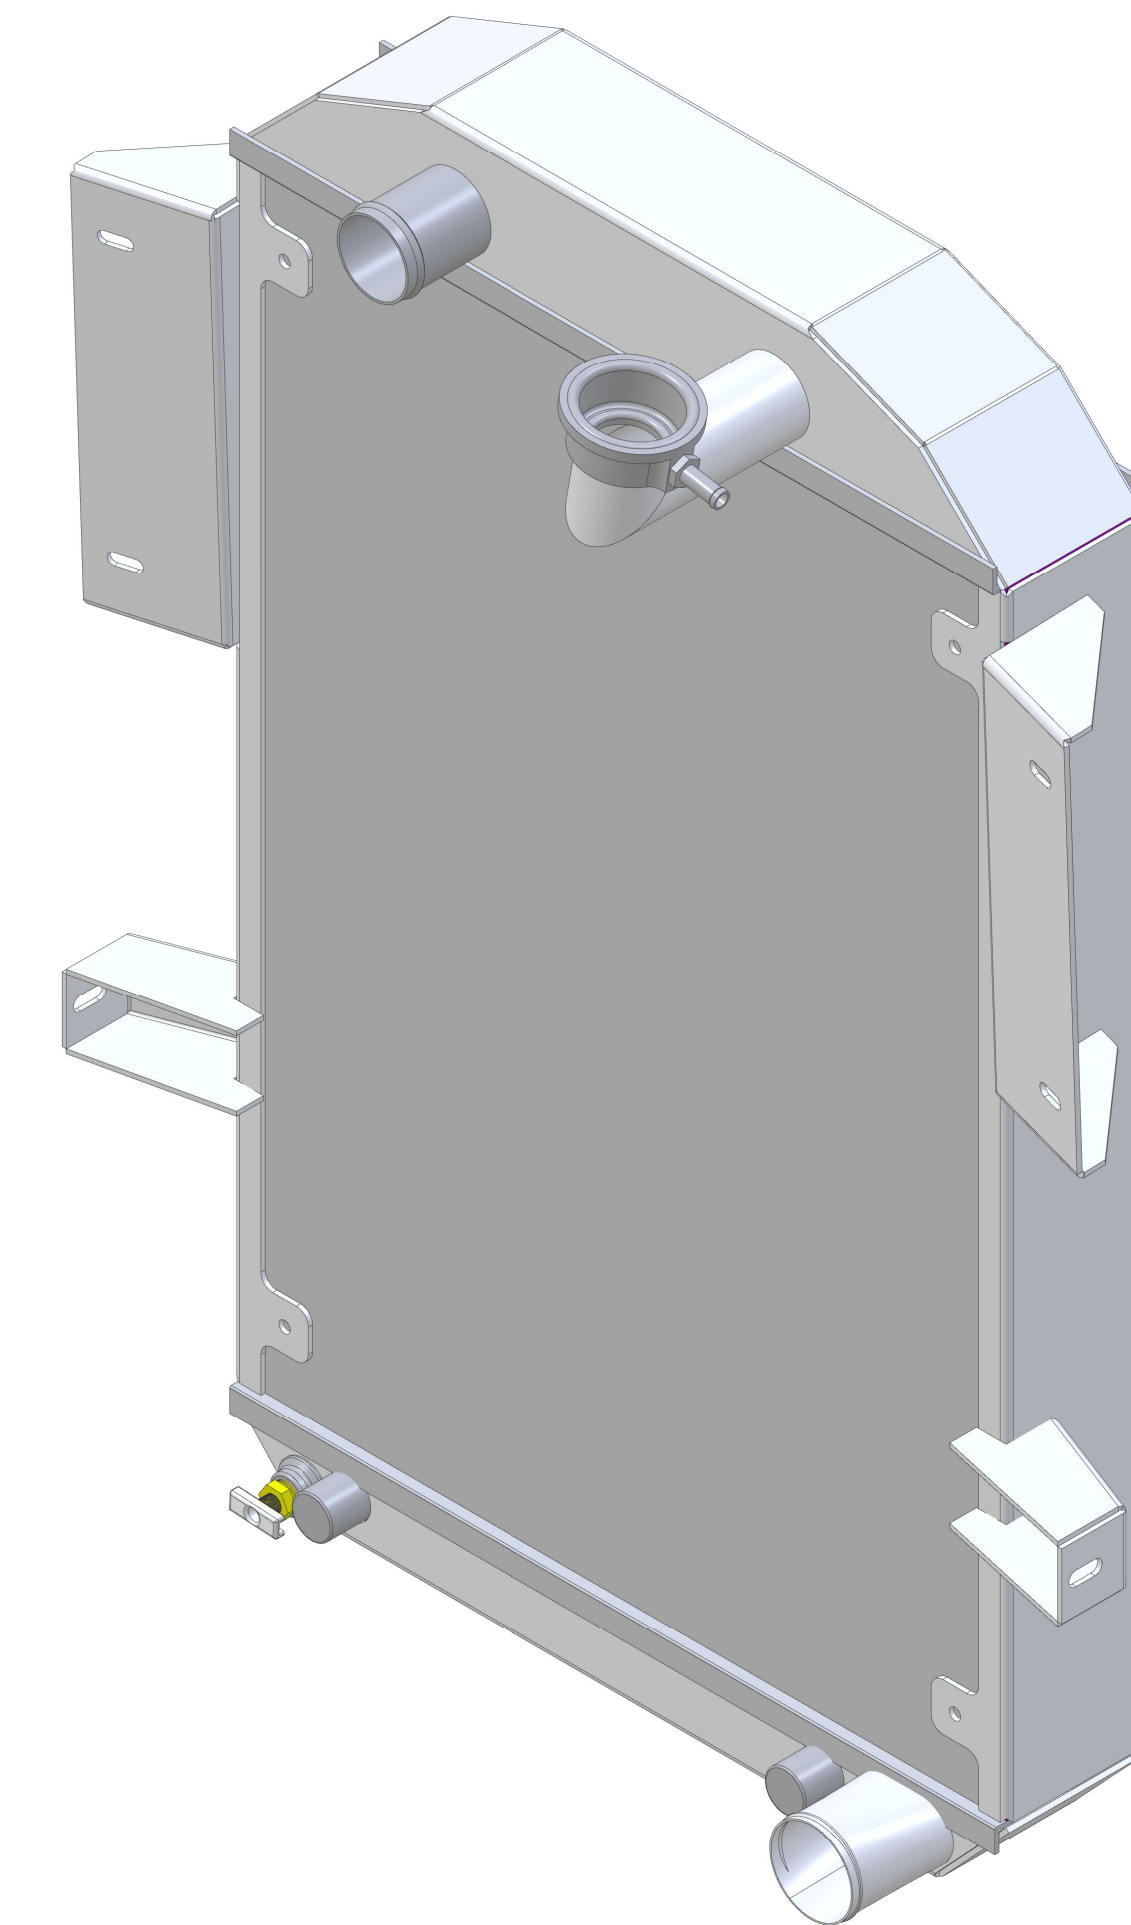

SKU #	Transmission	Core Size
1-10505-100	Manual	Standard (2 Rows Of 1" Tubes)
1-10505-110	Automatic	
1-10505-200	Manual	Upgraded (2 Rows Of 1.25" Tubes)
1-10505-210	Automatic	

 Custom Aluminum Radiators
www.wizardcooling.com