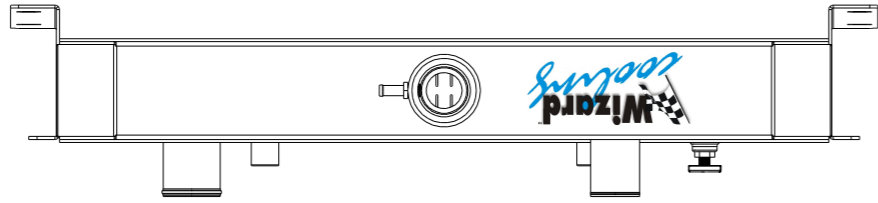

SKU #	Transmission	Core Size
1-395-100	Manual	Standard (2 Rows Of 1" Tubes)
1-395-110	Automatic	
1-395-200	Manual	Upgraded (2 Rows Of 1.25" Tubes)
1-395-210	Automatic	

Wizard
cooling
 Custom Aluminum Radiators
www.wizardcooling.com