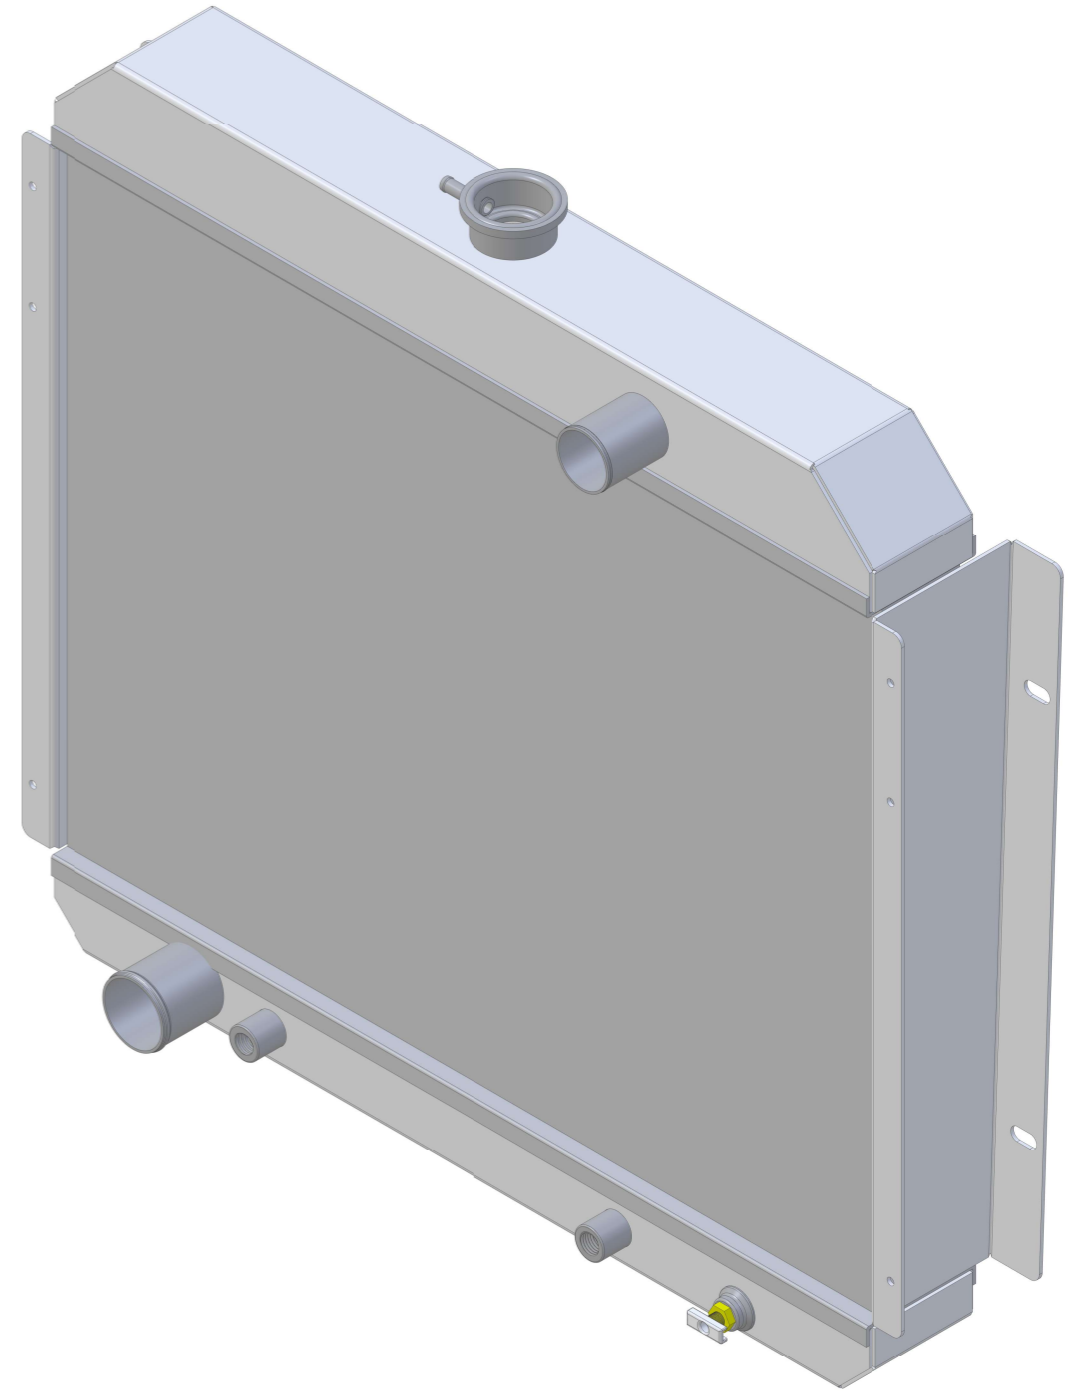

SKU #	Transmission	Core Size
1-395-100	Manual	Standard (2 Rows Of 1" Tubes)
1-395-110	Automatic	
1-395-200	Manual	Upgraded (2 Rows Of 1.25" Tubes)
1-395-210	Automatic	

Wizard
cooling
 Custom Aluminum Radiators
www.wizardcooling.com