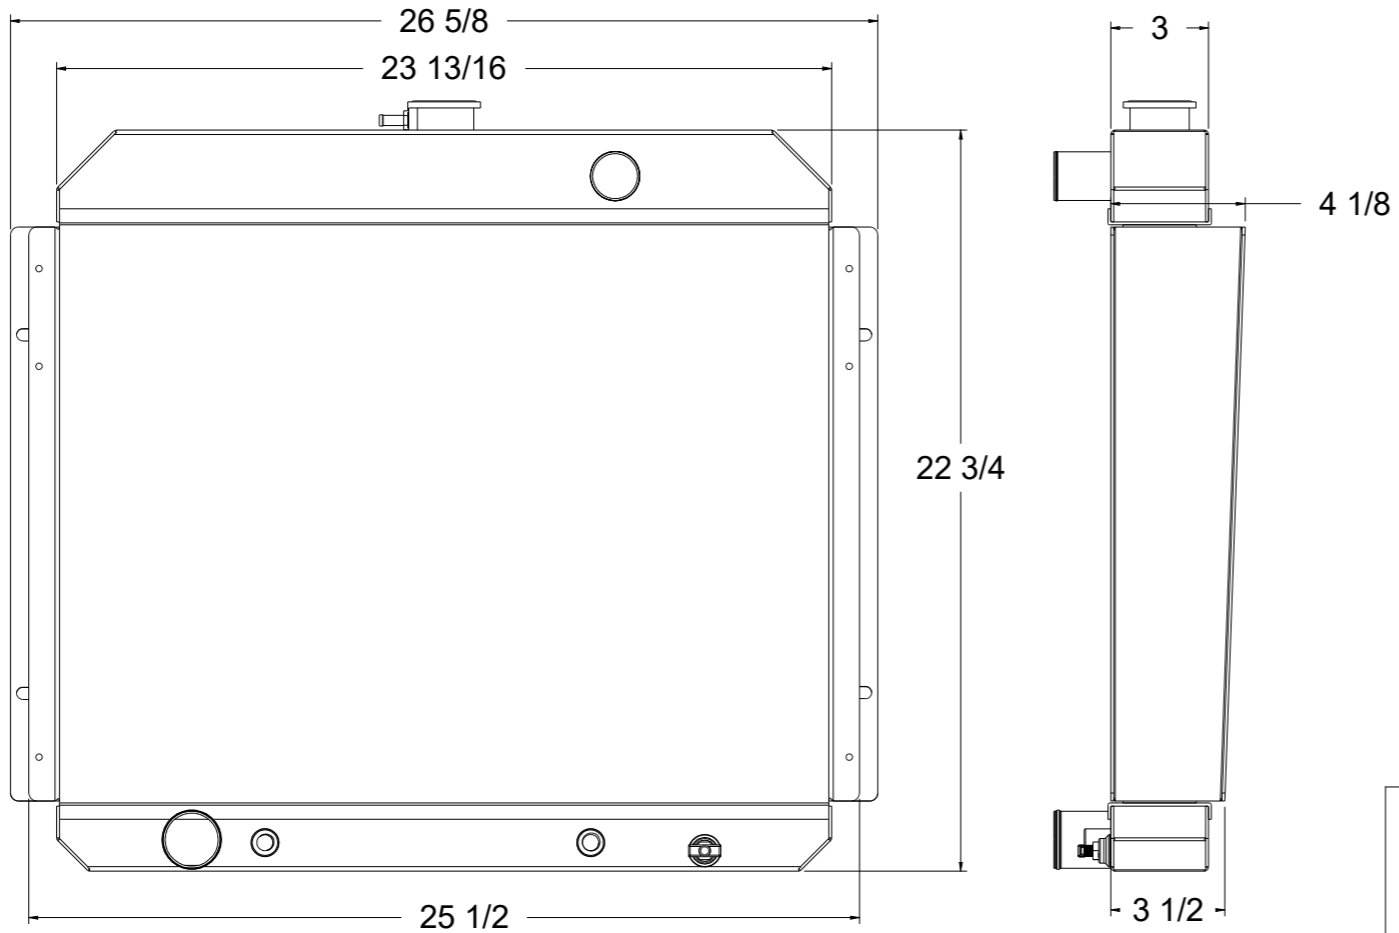

SKU #	Transmission	Core Size
1-395-100	Manual	Standard (2 Rows Of 1" Tubes)
1-395-110	Automatic	
1-395-200	Manual	Upgraded (2 Rows Of 1.25" Tubes)
1-395-210	Automatic	

Wizard
cooling
 Custom Aluminum Radiators
www.wizardcooling.com