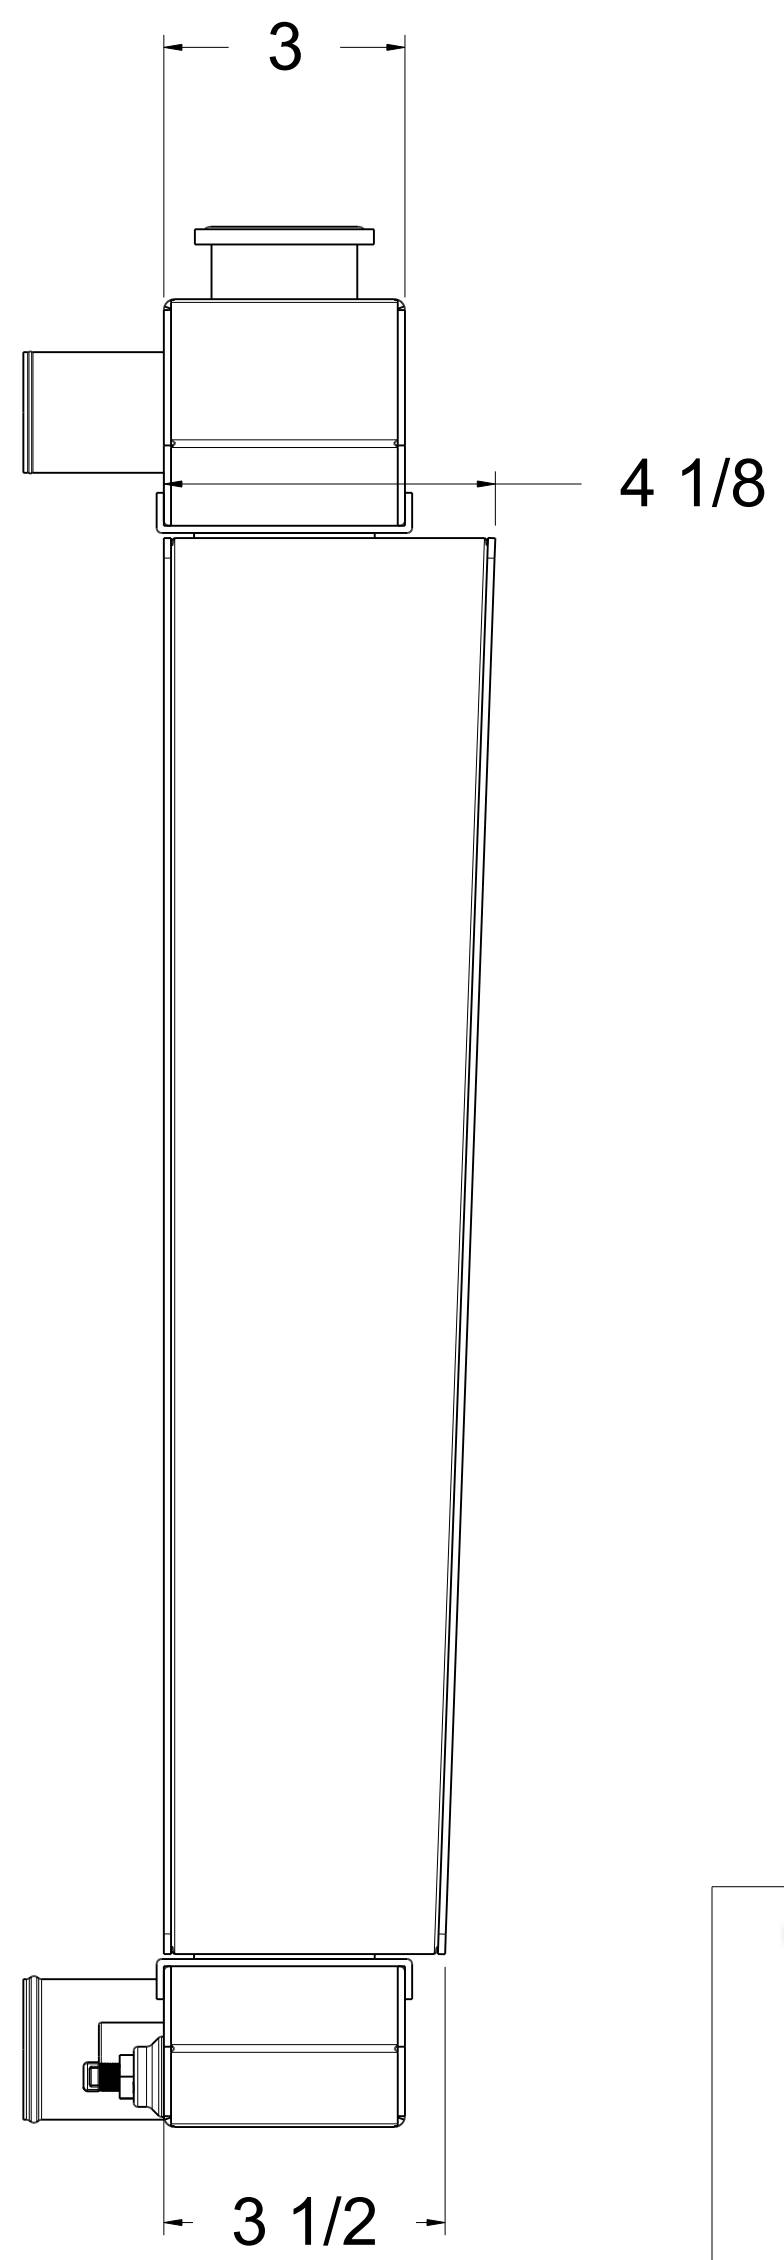

SKU #	Transmission	Core Size
1-395-110	Automatic	Standard (2 Rows Of 1" Tubes)
1-395-210		Upgraded (2 Rows Of 1.25" Tubes)

  
**Wizard**  
*cooling*  
 Custom Aluminum Radiators  
[www.wizardcooling.com](http://www.wizardcooling.com)