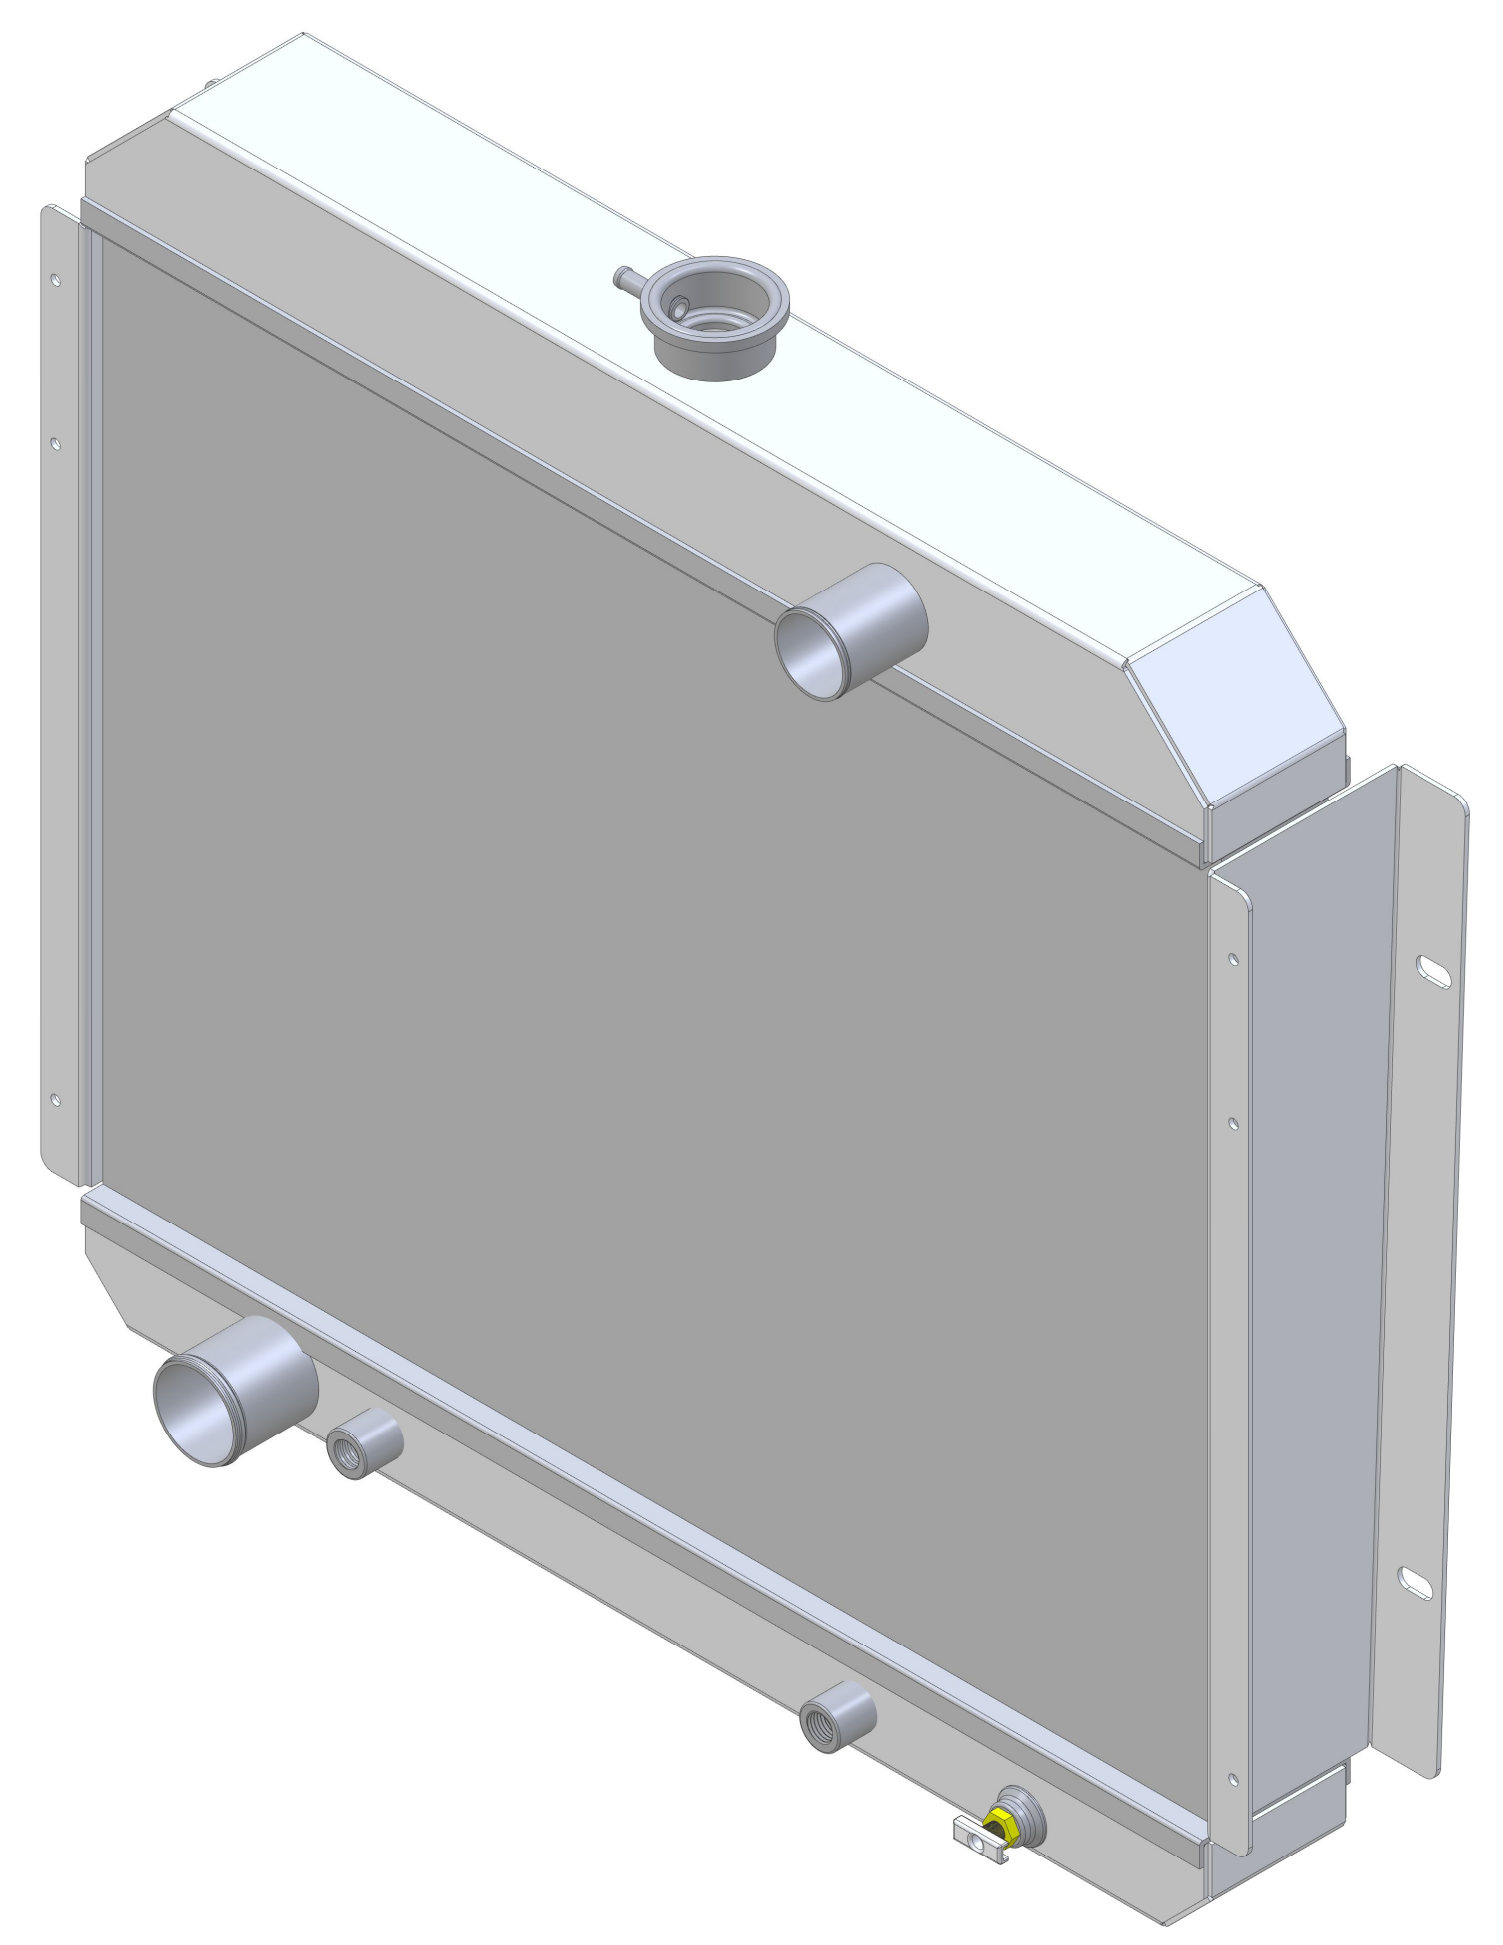

SKU #	Transmission	Core Size
1-395-110	Automatic	Standard (2 Rows Of 1" Tubes)
1-395-210		Upgraded (2 Rows Of 1.25" Tubes)

  
**Wizard**  
*cooling*  
 Custom Aluminum Radiators  
[www.wizardcooling.com](http://www.wizardcooling.com)