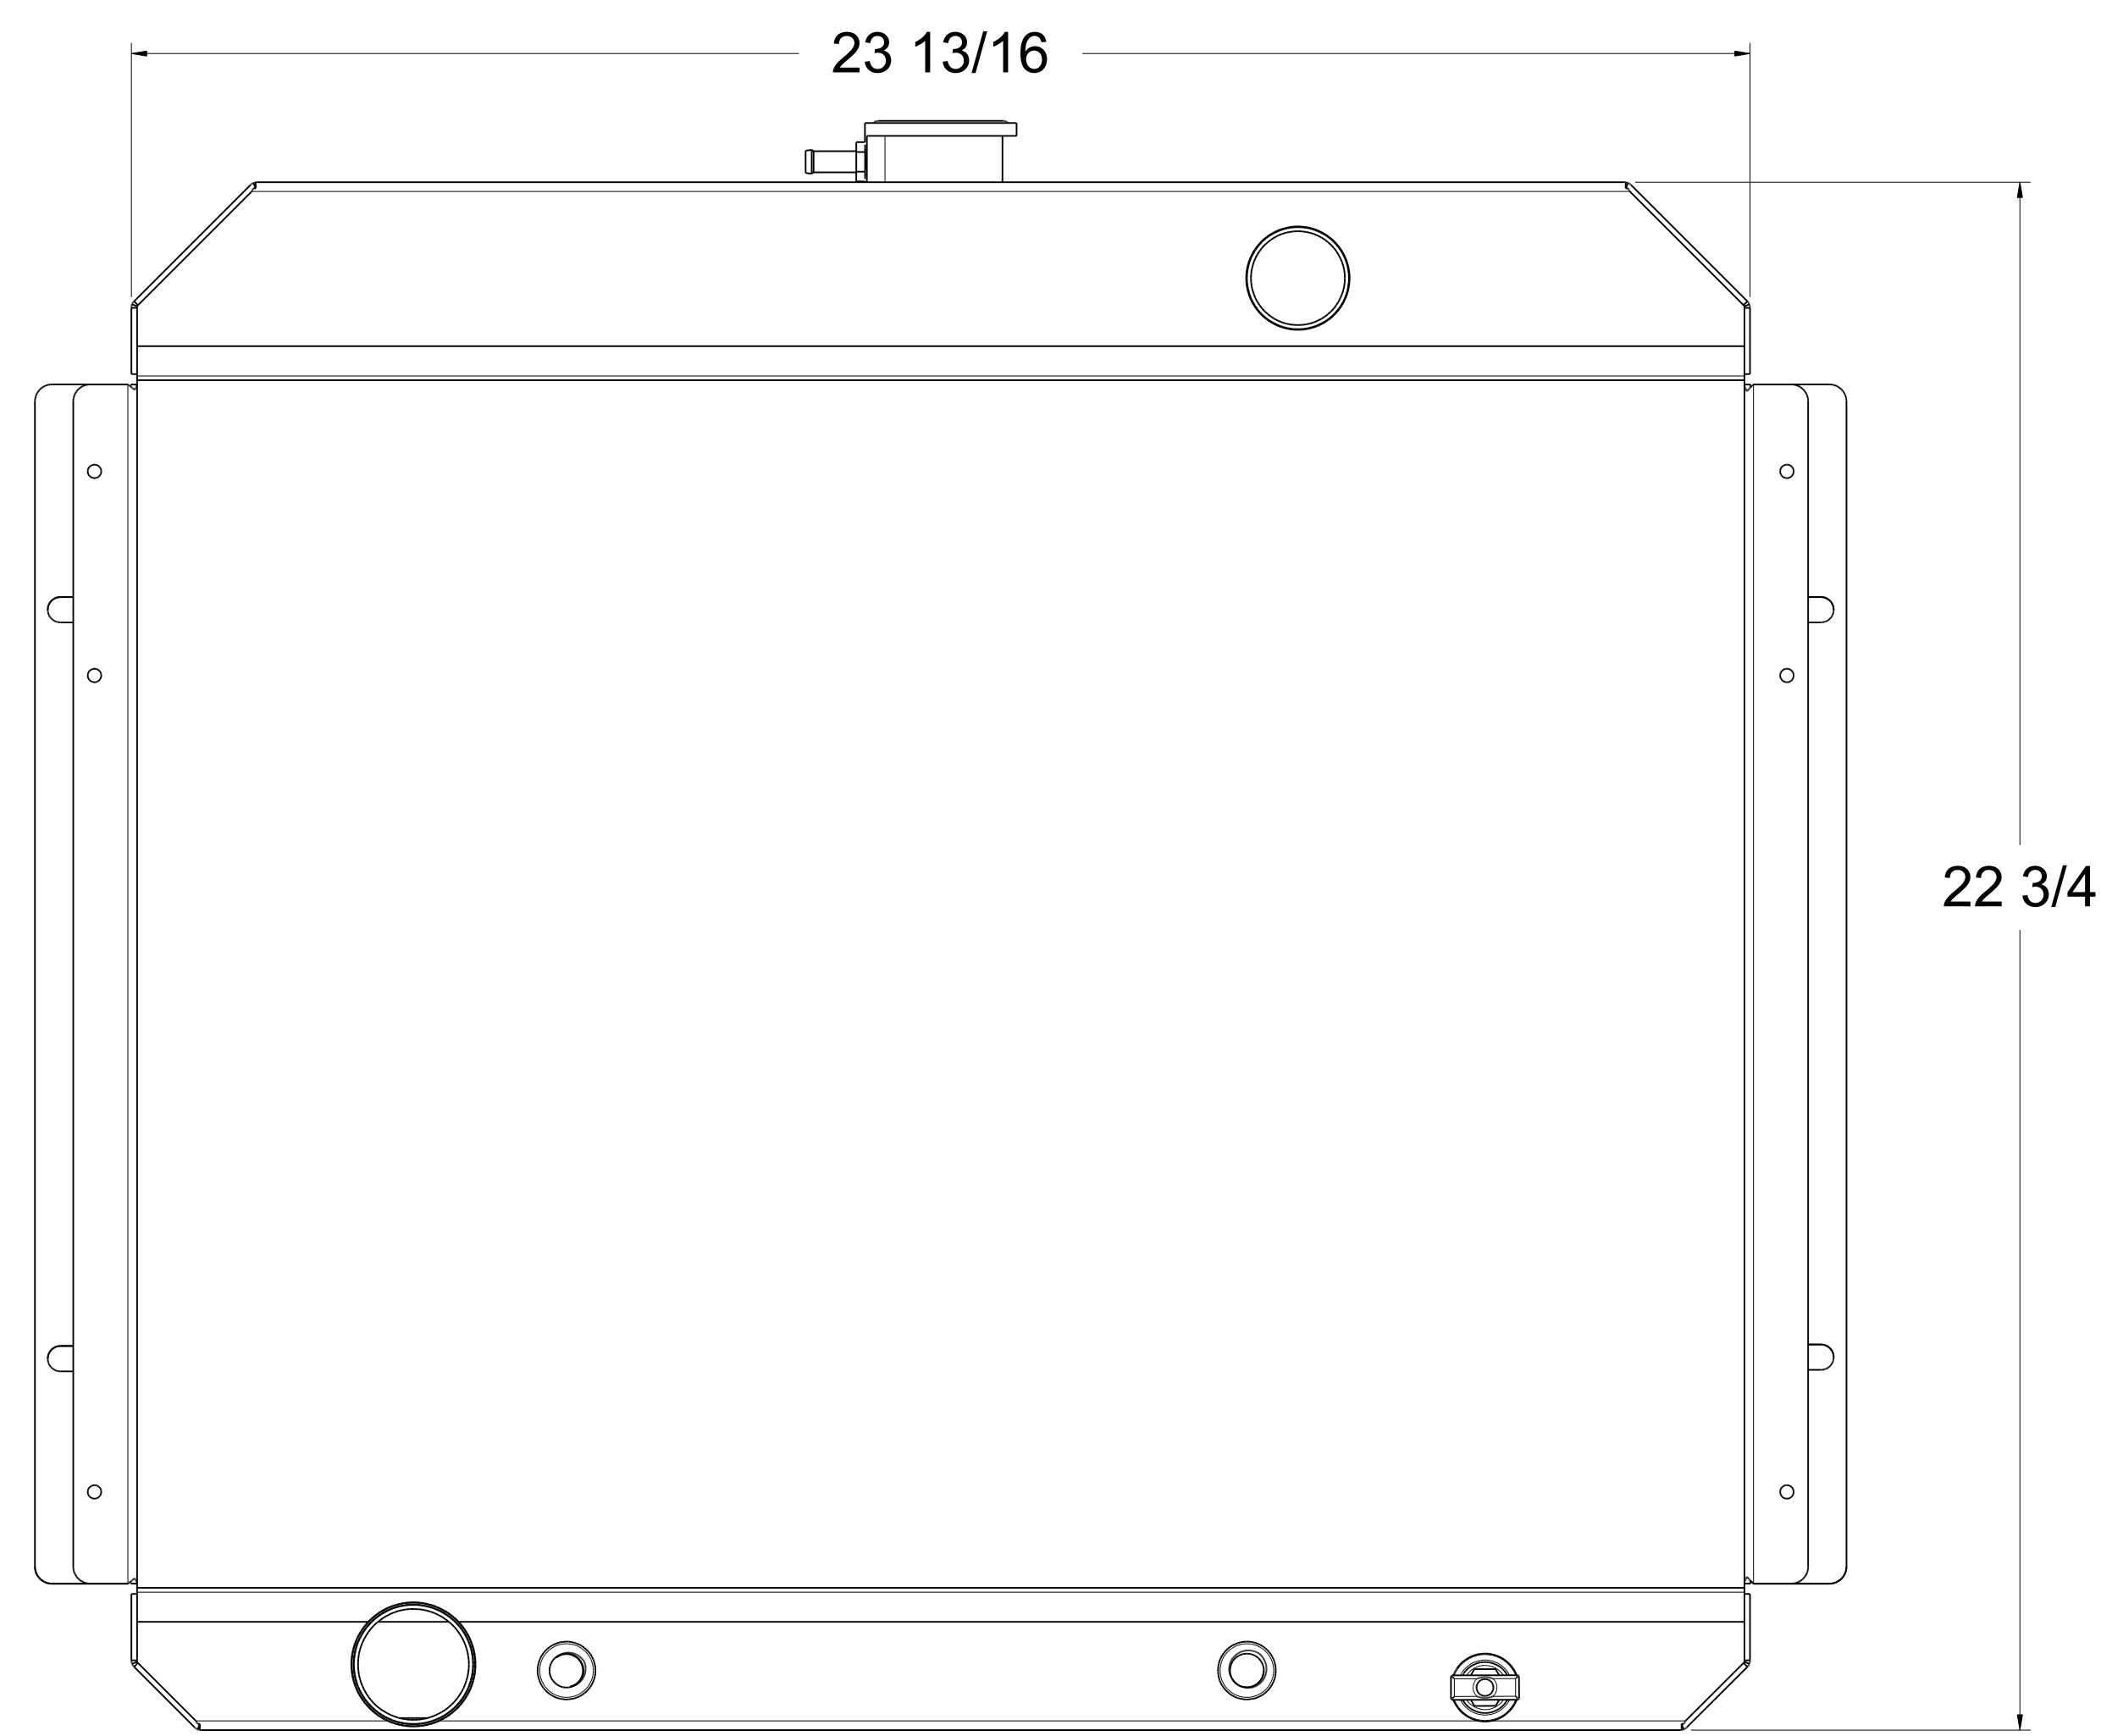

SKU #	Transmission	Core Size
1-395-110	Automatic	Standard (2 Rows Of 1" Tubes)
1-395-210		Upgraded (2 Rows Of 1.25" Tubes)

  
**Wizard**  
*cooling*  
 Custom Aluminum Radiators  
[www.wizardcooling.com](http://www.wizardcooling.com)