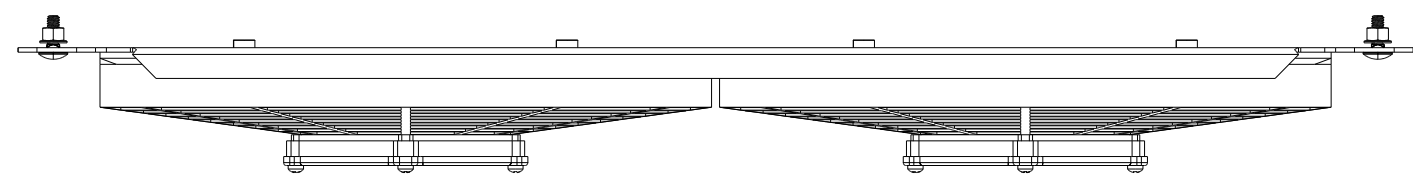

8 7 6 5 4 3 2 1

D

D

C

C

28 9/16

B

B

15 3/8

13 7/8

A

A

"X"

SKU#	Fan Type	Dimension "X"
1-289-003LP	Low Profile	2"
1-289-003MD	Medium Duty	2.5"
1-289-003HP	High Performance	3.5"

A

A