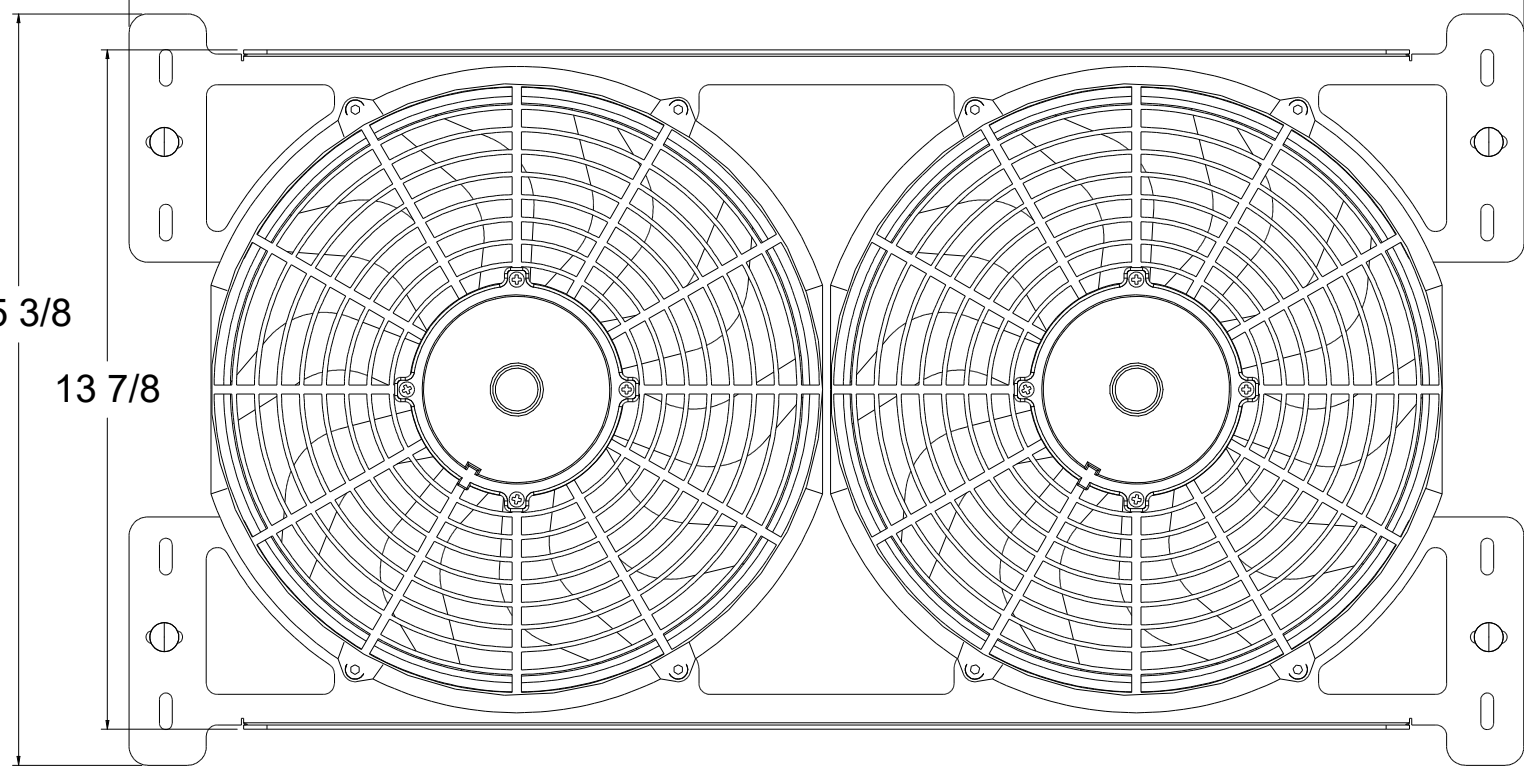

8 7 6 5 4 3 2 1

D

D

C

C

28 9/16

B

B

15 3/8

13 7/8

A

A

"X"

SKU#	Fan Type	Dimension "X"
1-289-003LP	Low Profile	2"
1-289-003MD	Medium Duty	2.5"
1-289-003HP	High Performance	3.5"

A

A