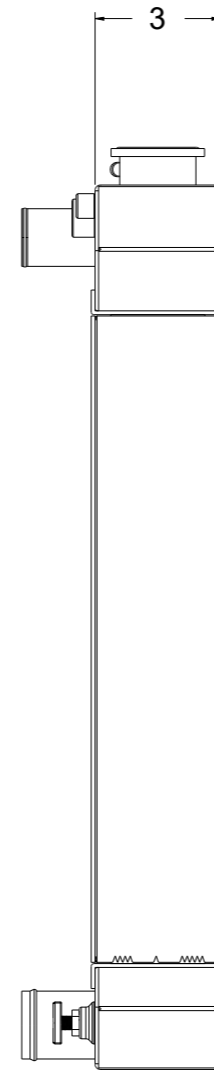

SKU #	Transmission	Core Size
1-289-100LS	Manual	Standard (2 Rows Of 1" Tubes)
1-289-110LS	Automatic	
1-289-200LS	Manual	Upgraded (2 Rows Of 1.25" Tubes)
1-289-210LS	Automatic	

Wizard
cooling
Custom Aluminum Radiators
www.wizardcooling.com

Contact Us:
716-655-6760

Part Number
1-289-LS
Radiator