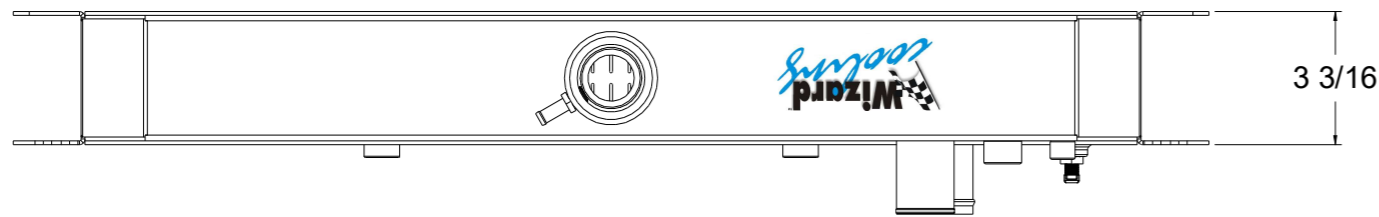

SKU #	Transmission	Core Size
1-289-100LS	Manual	Standard (2 Rows Of 1" Tubes)
1-289-110LS	Automatic	
1-289-200LS	Manual	Upgraded (2 Rows Of 1.25" Tubes)
1-289-210LS	Automatic	

Wizard
cooling
Custom Aluminum Radiators
www.wizardcooling.com