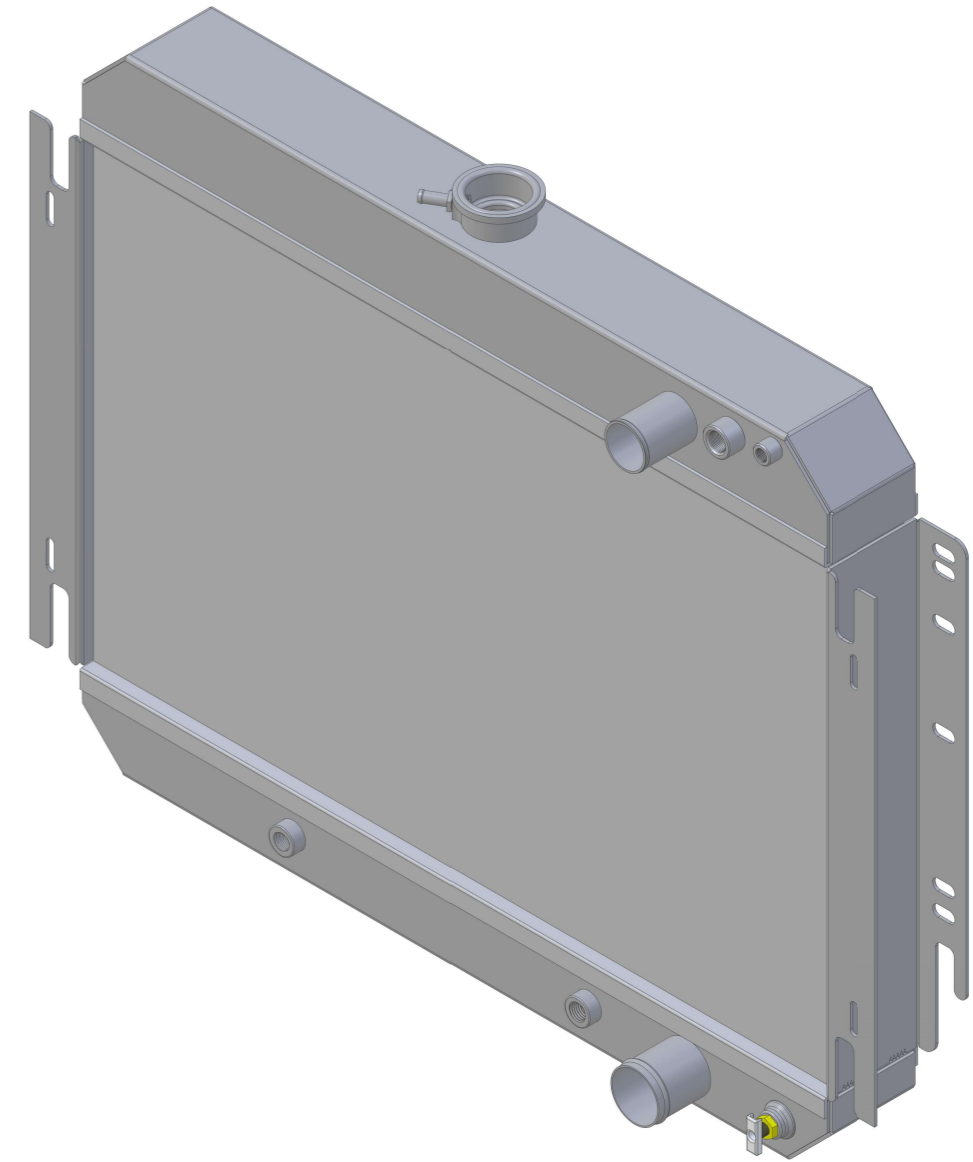

SKU #	Transmission	Core Size
1-289-100LS	Manual	Standard (2 Rows Of 1" Tubes)
1-289-110LS	Automatic	
1-289-200LS	Manual	Upgraded (2 Rows Of 1.25" Tubes)
1-289-210LS	Automatic	

Wizard
cooling
Custom Aluminum Radiators
www.wizardcooling.com