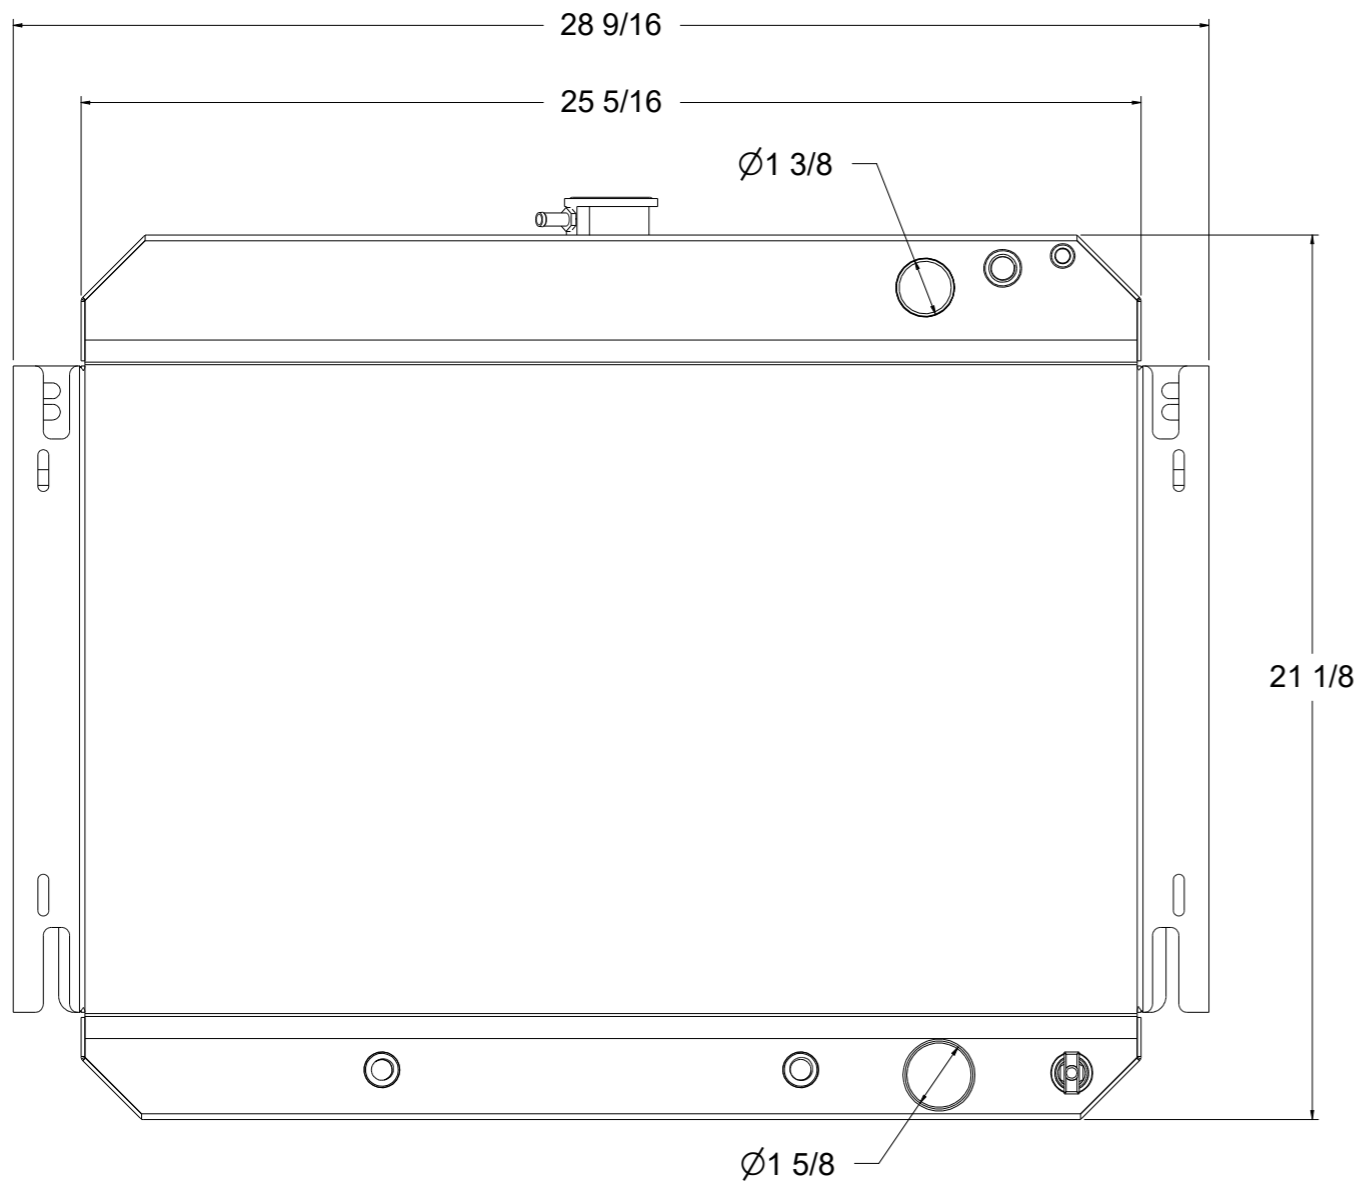

SKU #	Transmission	Core Size
1-289-100LS	Manual	Standard (2 Rows Of 1" Tubes)
1-289-110LS	Automatic	
1-289-200LS	Manual	Upgraded (2 Rows Of 1.25" Tubes)
1-289-210LS	Automatic	

Wizard
cooling
Custom Aluminum Radiators
www.wizardcooling.com