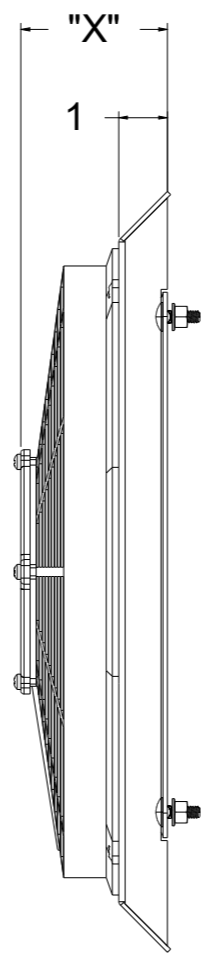

25 5/16

15 9/16

SKU#	Fan Type	Dimension "X"
1-289-002LP	Low Profile	3"
1-289-002MD	Medium Duty	3 1/2"
1-289-002HP	High Performance	4 1/2"

www.wizardcooling.com

Contact Us:
716-655-6760

Part Number
**1-289-002
(Shroud)**