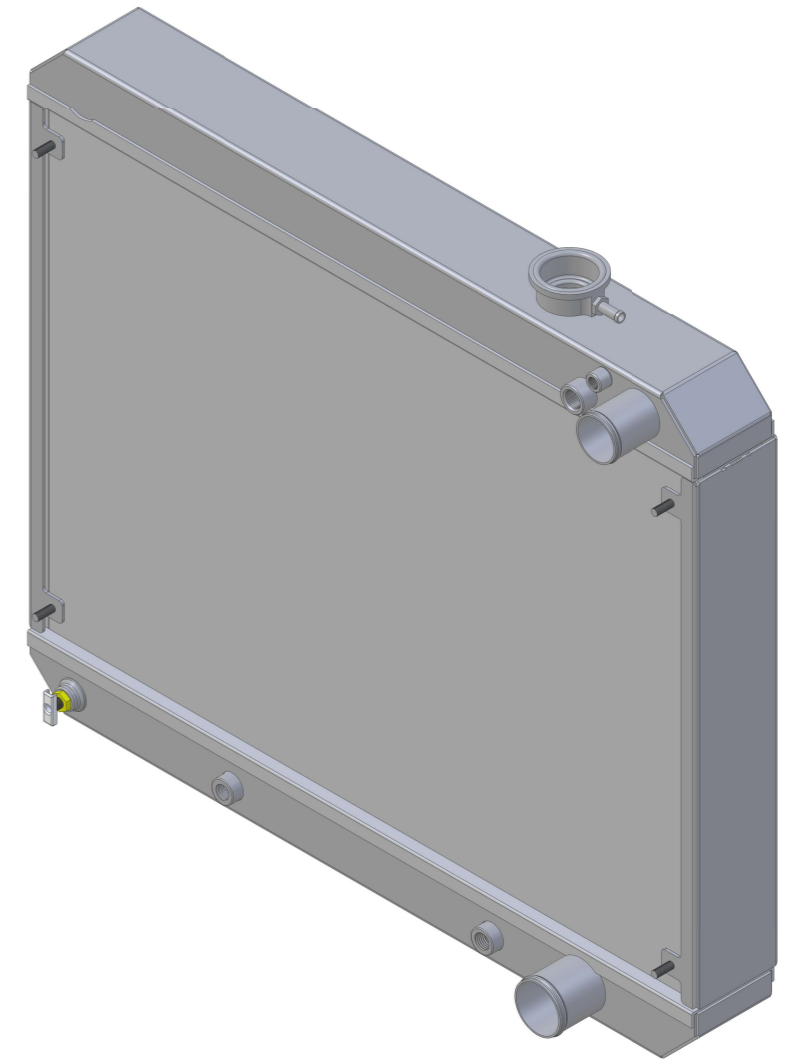

25 13/16

Ø1 3/8

22 1/4

Ø1 5/8

3

SKU #	Transmission	Core Size
1-284-100LS	Manual	Standard (2 Rows Of 1" Tubes)
1-284-110LS	Automatic	
1-284-200LS	Manual	Upgraded (2 Rows Of 1.25" Tubes)
1-284-210LS	Automatic	