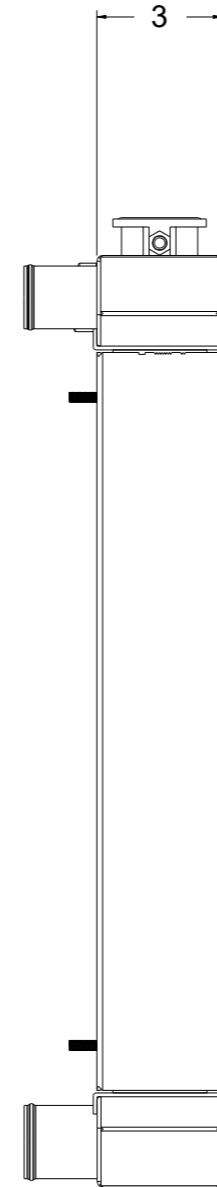

25 13/16

Ø1 3/8

22 1/4

Ø1 5/8

3

SKU #	Transmission	Core Size
1-284-100LS	Manual	Standard (2 Rows Of 1" Tubes)
1-284-110LS	Automatic	
1-284-200LS	Manual	Upgraded (2 Rows Of 1.25" Tubes)
1-284-210LS	Automatic	