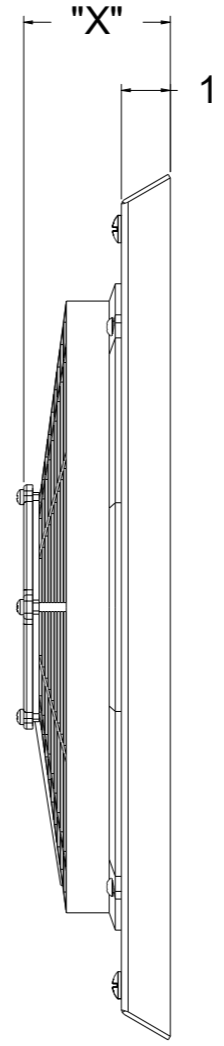

8 7 6 5 4 3 2 1

D

7 3/4

C

25 9/16

B

17 11/16

"X"

1

Assembly Part #	Fan Type	Package Thickness
1-284-002LP	Low Profile	( 3" )
1-284-002MD	Medium Duty	( 3.5" )
1-284-002HP	High Performance	( 4.5" )

A

Custom Aluminum Radiators  
www.wizardcooling.com

Contact Us:  
716-655-6760

Part Number  
**1-284-002**

8 7 6 5 4 3 2 1