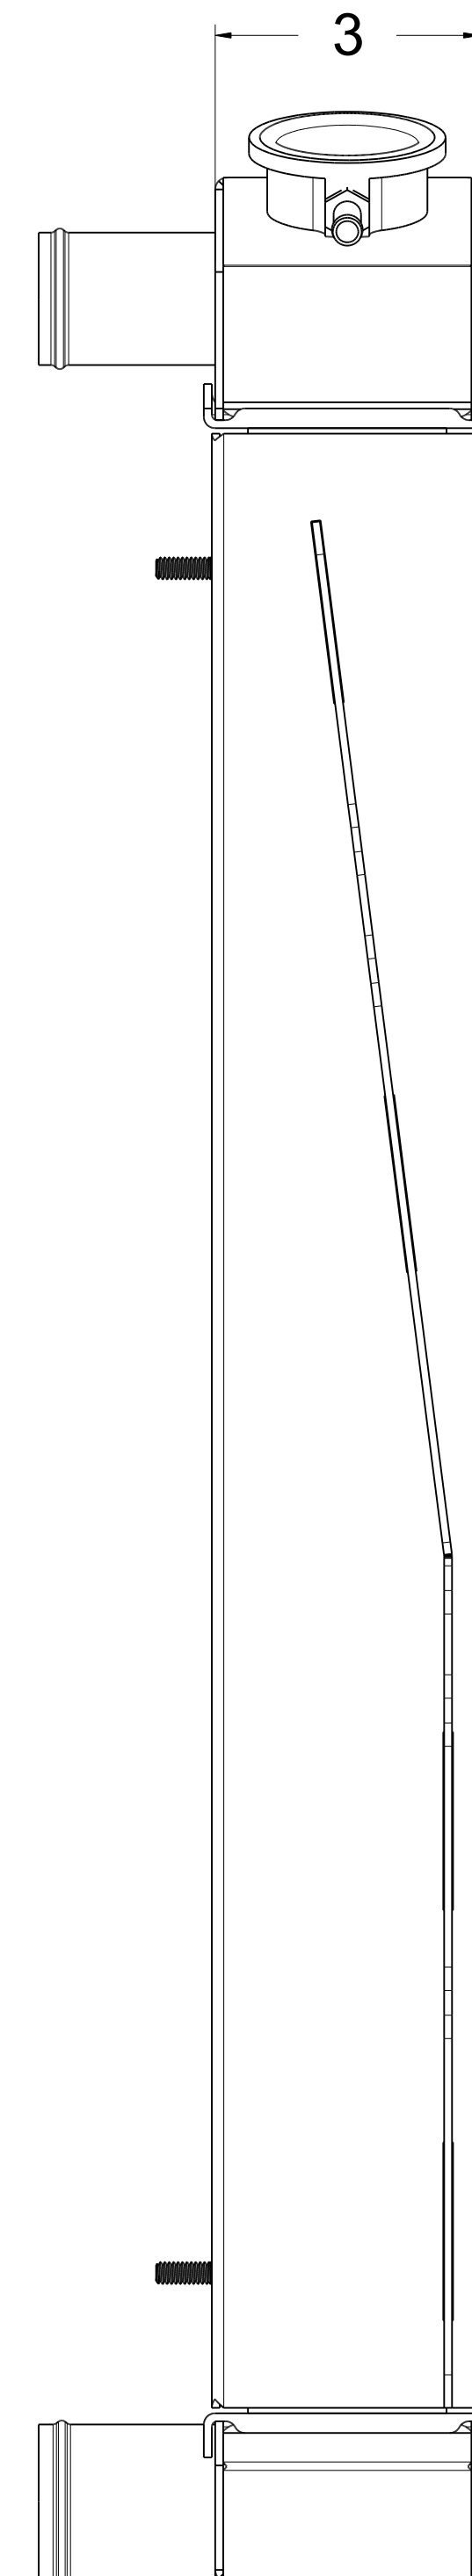

SKU #	Transmission	Core Size
1-10502-110	Automatic	Standard (2 Rows Of 1" Tubes)
1-10502-210	Automatic	Upgraded (2 Rows Of 1.25" Tubes)

Wizard
cooling
 Custom Aluminum Radiators
www.wizardcooling.com

Contact Us:
 716-655-6760

Part Number
1-10502-Radiator A/T