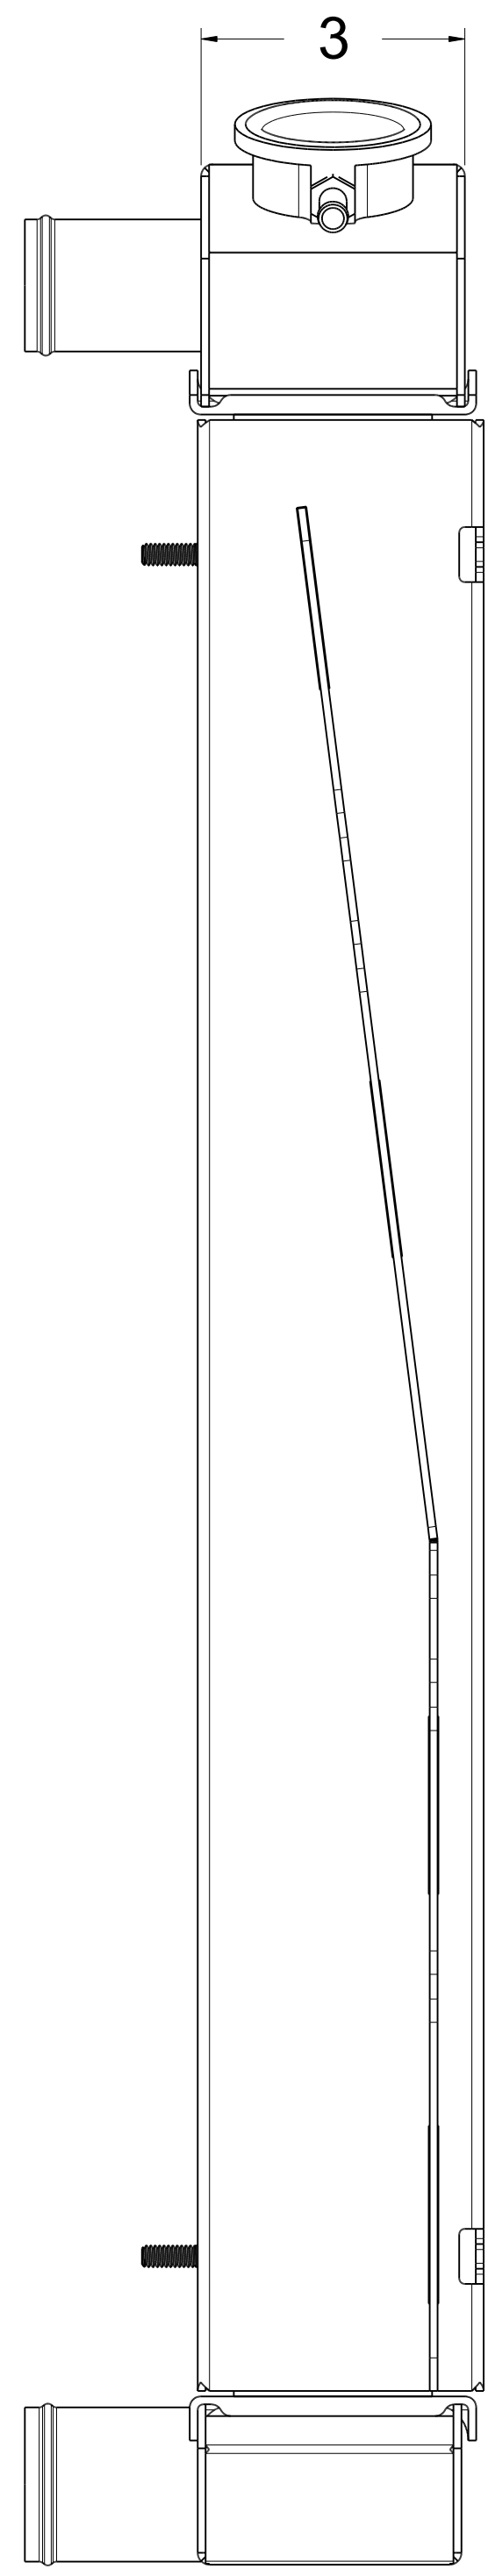

SKU #	Transmission	Core Size
1-10502-100	Manual	Standard (2 Rows Of 1" Tubes)
1-10502-200	Manual	Upgraded (2 Rows Of 1.25" Tubes)

Custom Aluminum Radiators
www.wizardcooling.com

Contact Us:
716-655-6760

Part Number
1-10502-Radiator MT