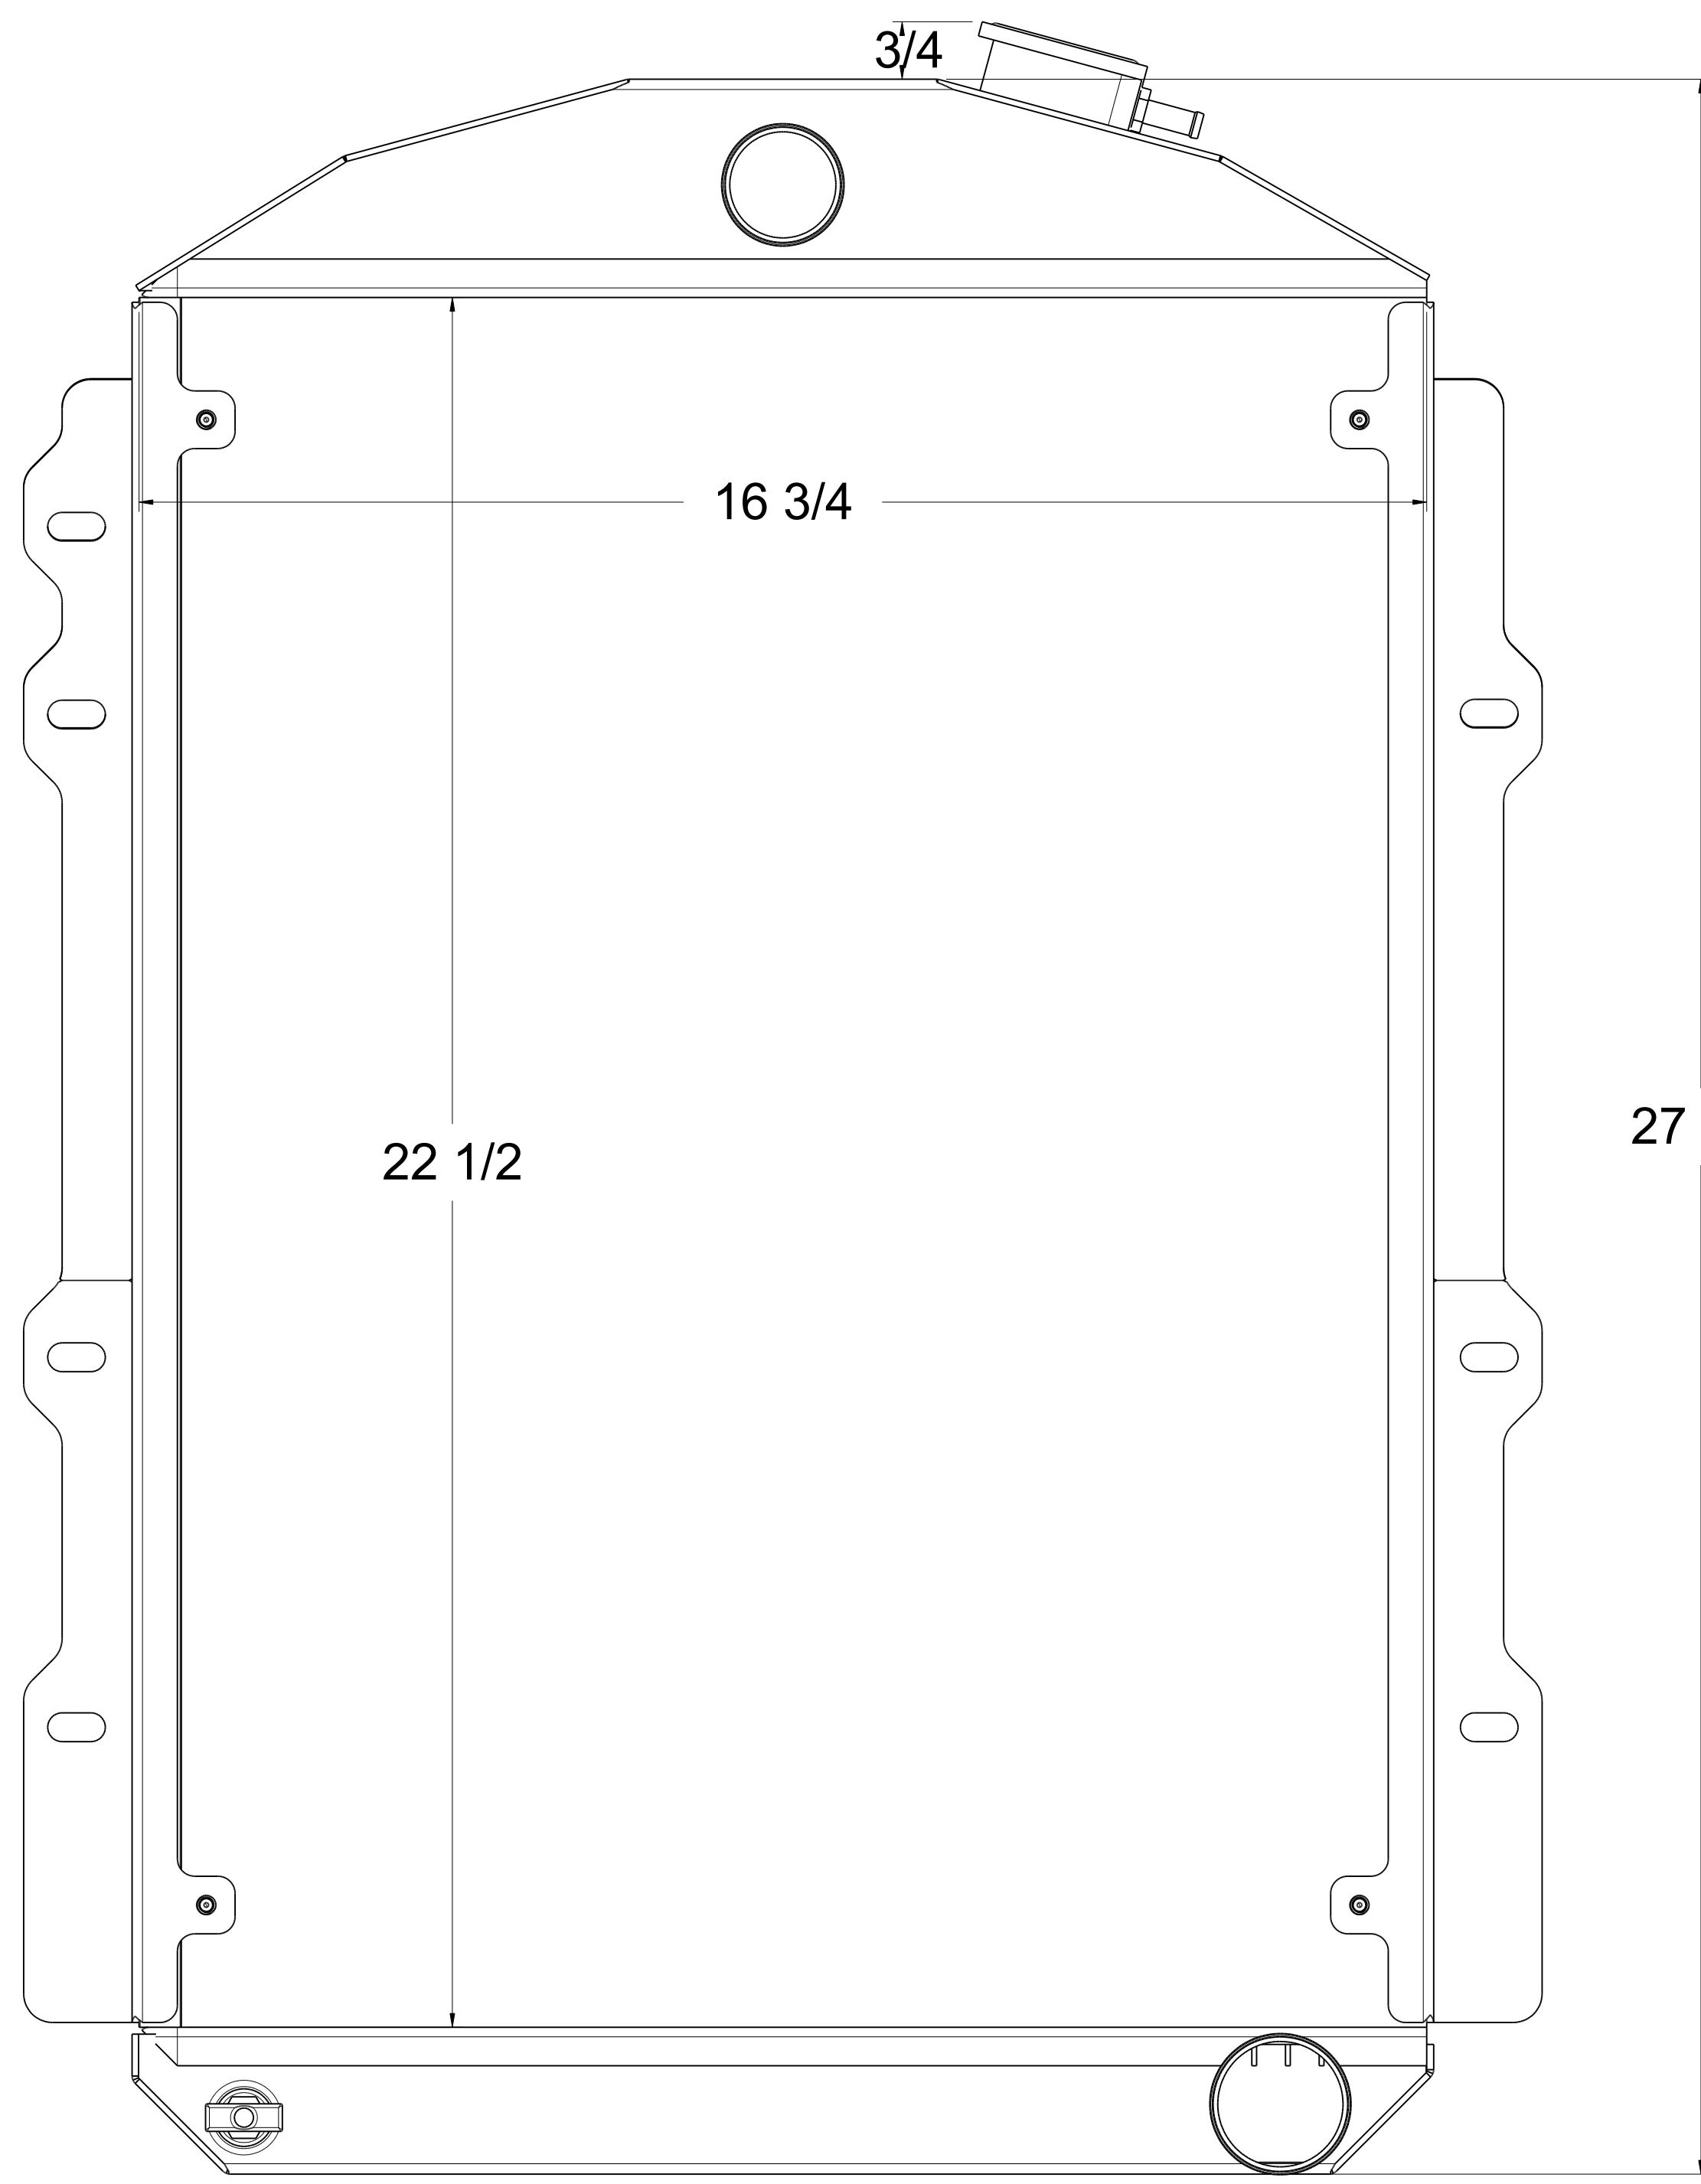

SKU #	Transmission	Core Size
1-10502-100	Manual	Standard (2 Rows Of 1" Tubes)
1-10502-200	Manual	Upgraded (2 Rows Of 1.25" Tubes)

Custom Aluminum Radiators
www.wizardcooling.com

Contact Us:
716-655-6760

Part Number
1-10502-Radiator MT