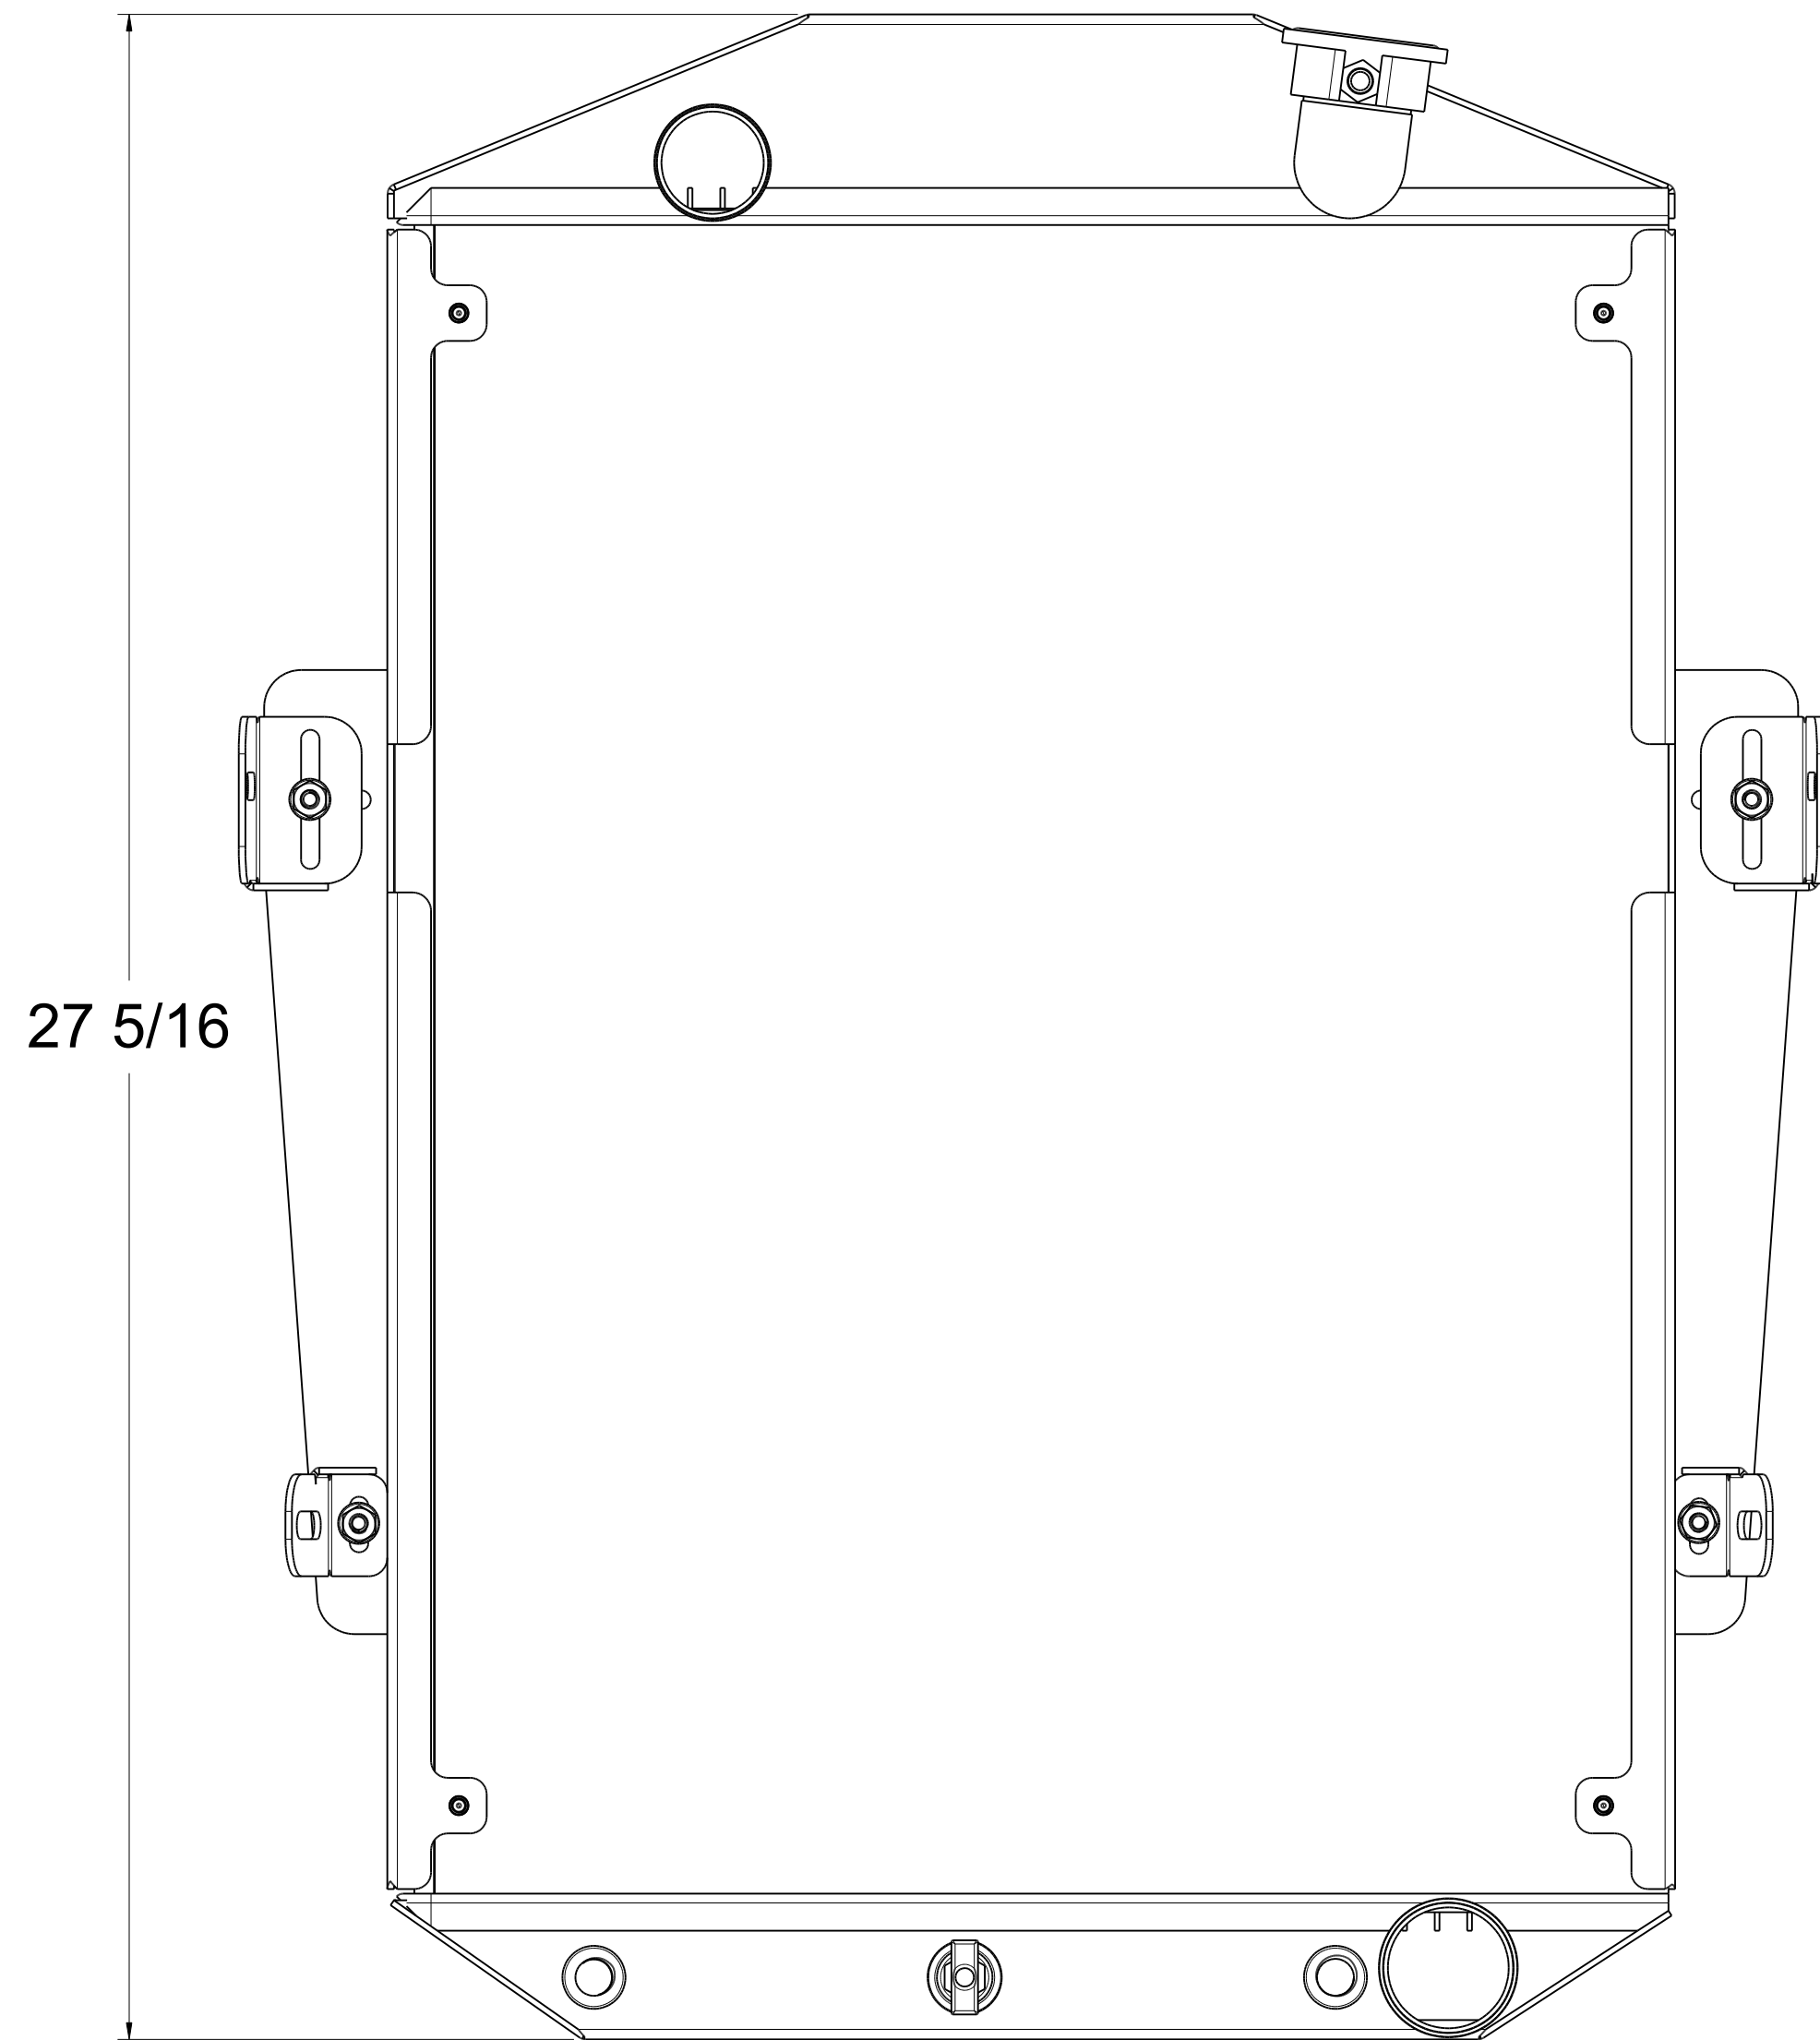

SKU #	Transmission	Core Size
1-10510-110	Automatic	Standard (2 Rows Of 1" Tubes)
1-10510-210	Automatic	Upgraded (2 Rows Of 1.25" Tubes)

 Custom Aluminum Radiators
www.wizardcooling.com

Contact Us:
 716-655-6760

Part Number
1-10510-Radiator