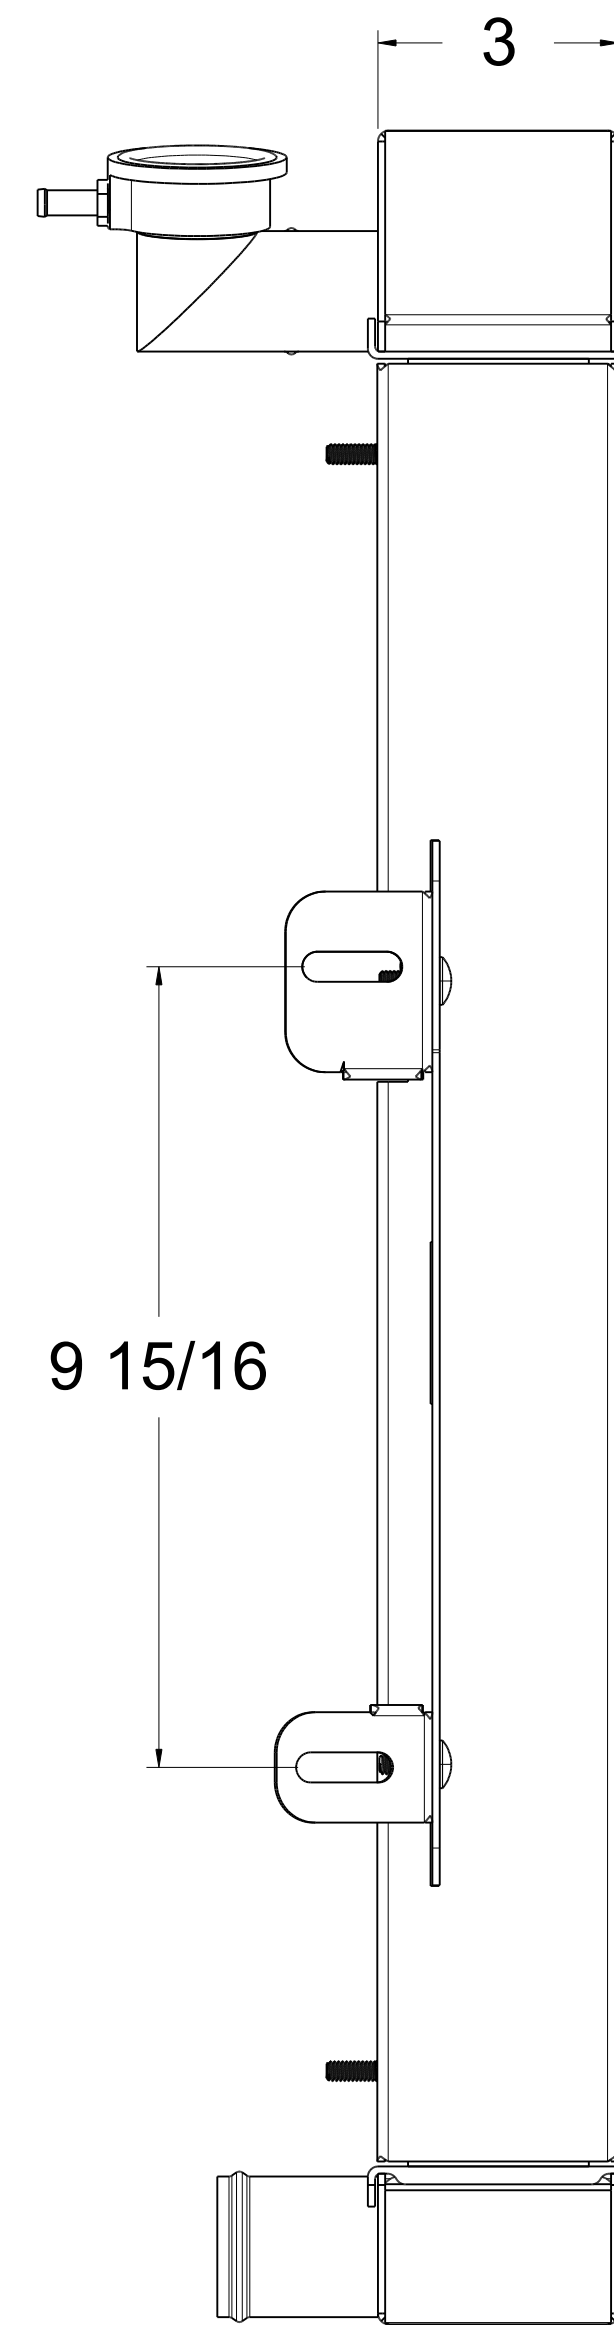

SKU #	Transmission	Core Size
1-10510-110	Automatic	Standard (2 Rows Of 1" Tubes)
1-10510-210	Automatic	Upgraded (2 Rows Of 1.25" Tubes)

 Custom Aluminum Radiators
www.wizardcooling.com

Contact Us:
 716-655-6760

Part Number
1-10510-Radiator