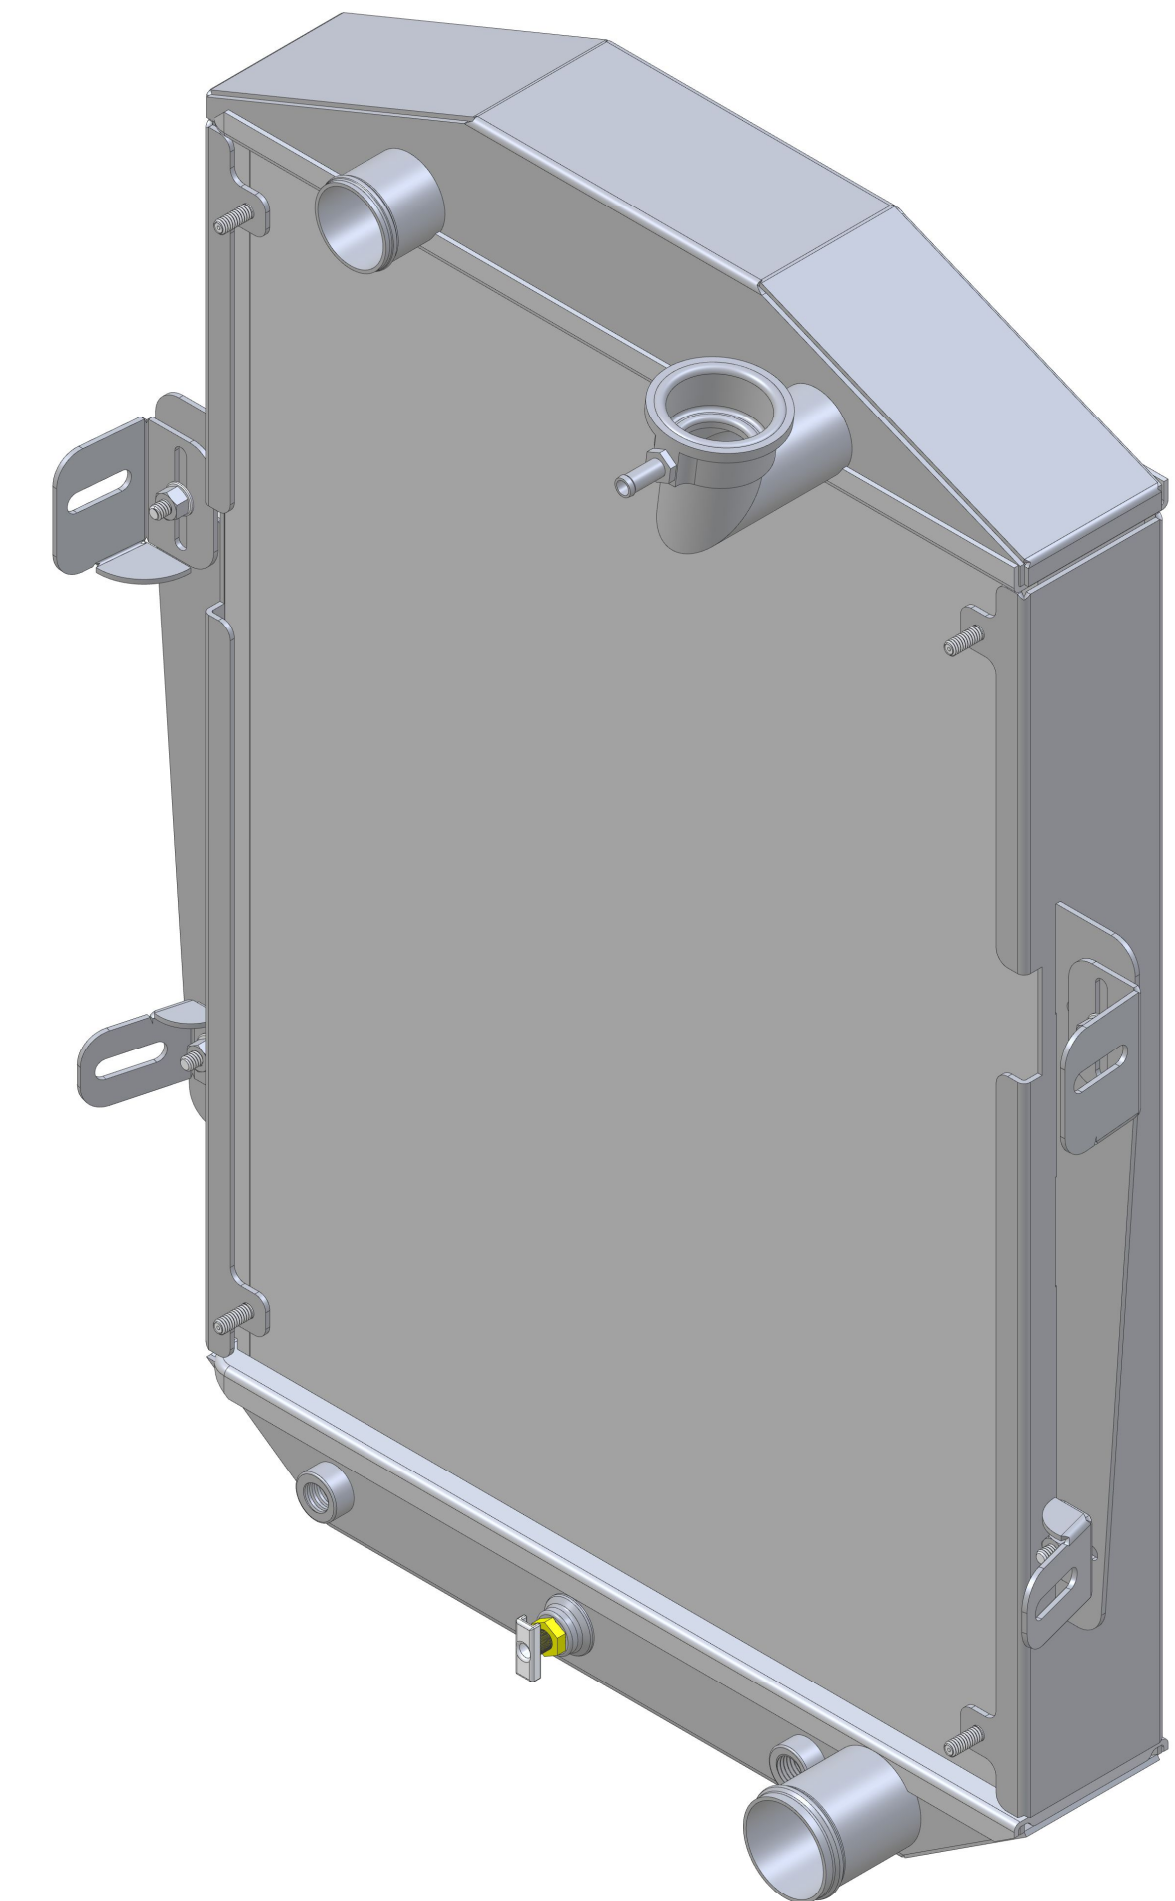

SKU #	Transmission	Core Size
1-10510-110	Automatic	Standard (2 Rows Of 1" Tubes)
1-10510-210	Automatic	Upgraded (2 Rows Of 1.25" Tubes)

 Custom Aluminum Radiators
www.wizardcooling.com

Contact Us:
 716-655-6760

Part Number
1-10510-Radiator