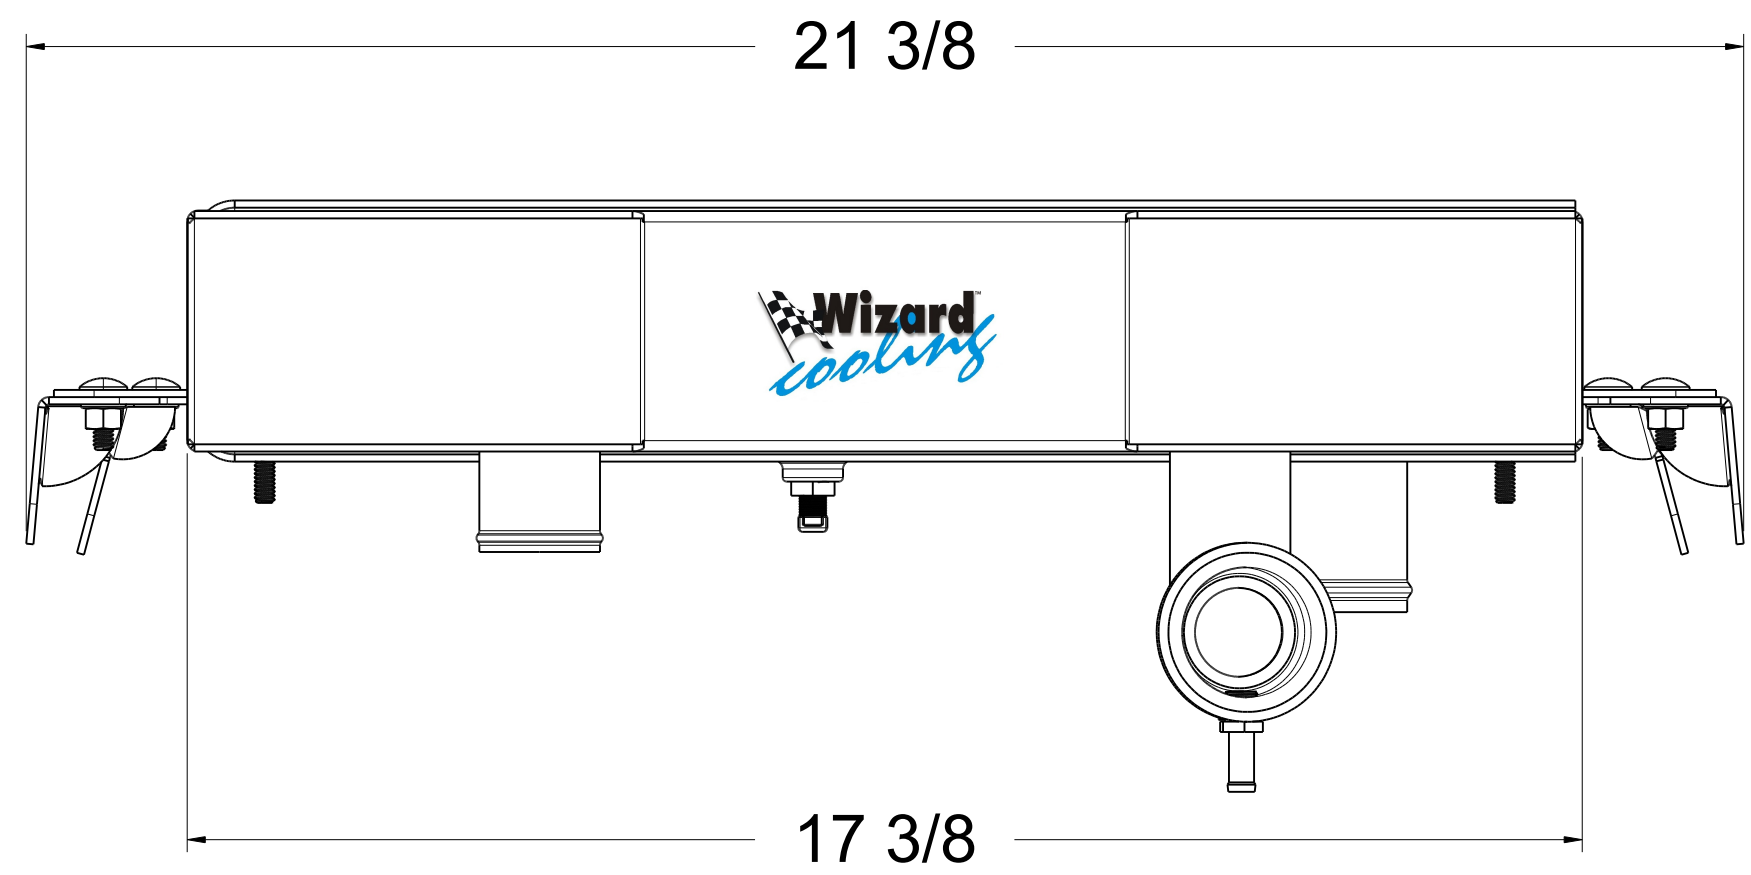

8 7 6 5 4 3 2 1

D

SKU #	Transmission	Core Size
1-10510-100	Manual	Standard (2 Rows Of 1" Tubes)
1-10510-200	Manual	Upgraded (2 Rows Of 1.25" Tubes)

C

B

A

8 7 6 5 4 3 2 1

Custom Aluminum Radiators  
www.wizardcooling.com