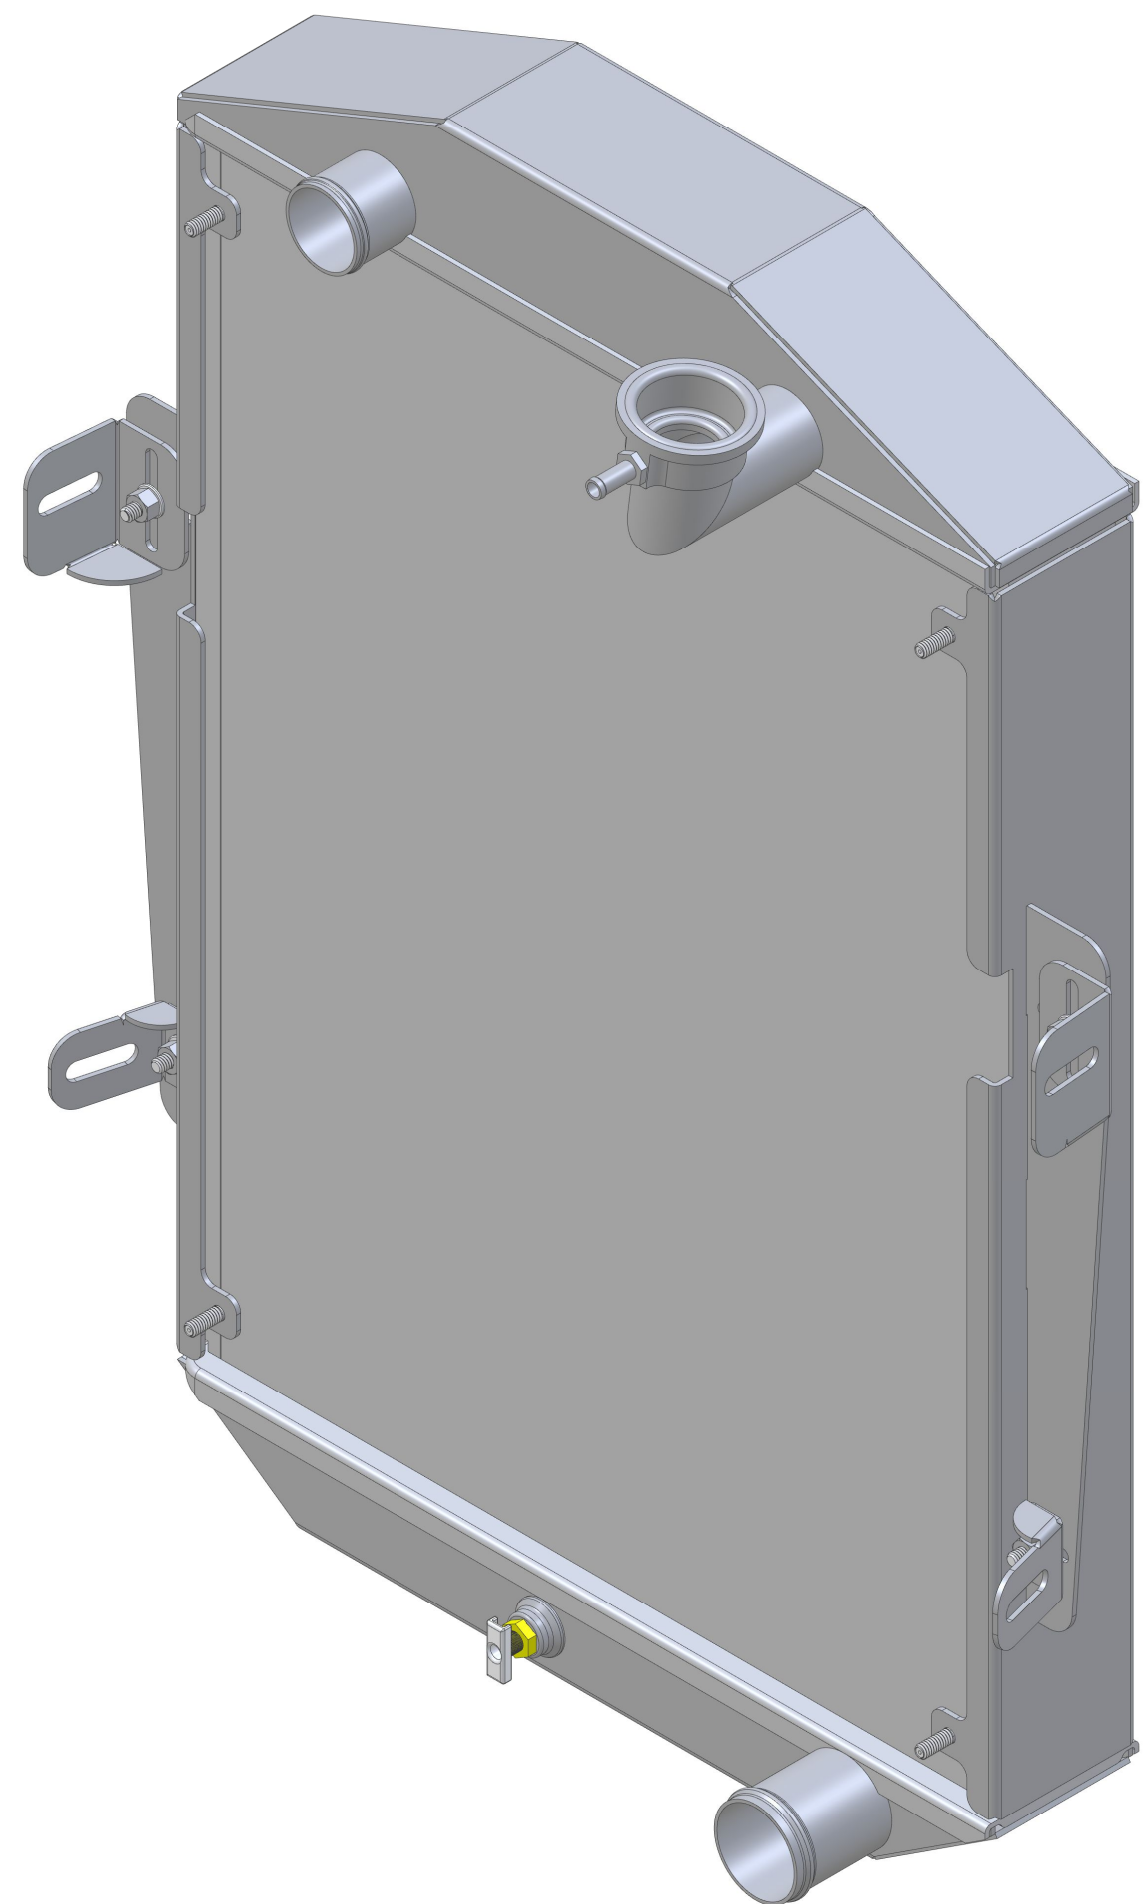

8 7 6 5 4 3 2 1

D

SKU #	Transmission	Core Size
1-10510-100	Manual	Standard (2 Rows Of 1" Tubes)
1-10510-200	Manual	Upgraded (2 Rows Of 1.25" Tubes)

C

B

A

8 7 6 5 4 3 2 1

Custom Aluminum Radiators  
www.wizardcooling.com