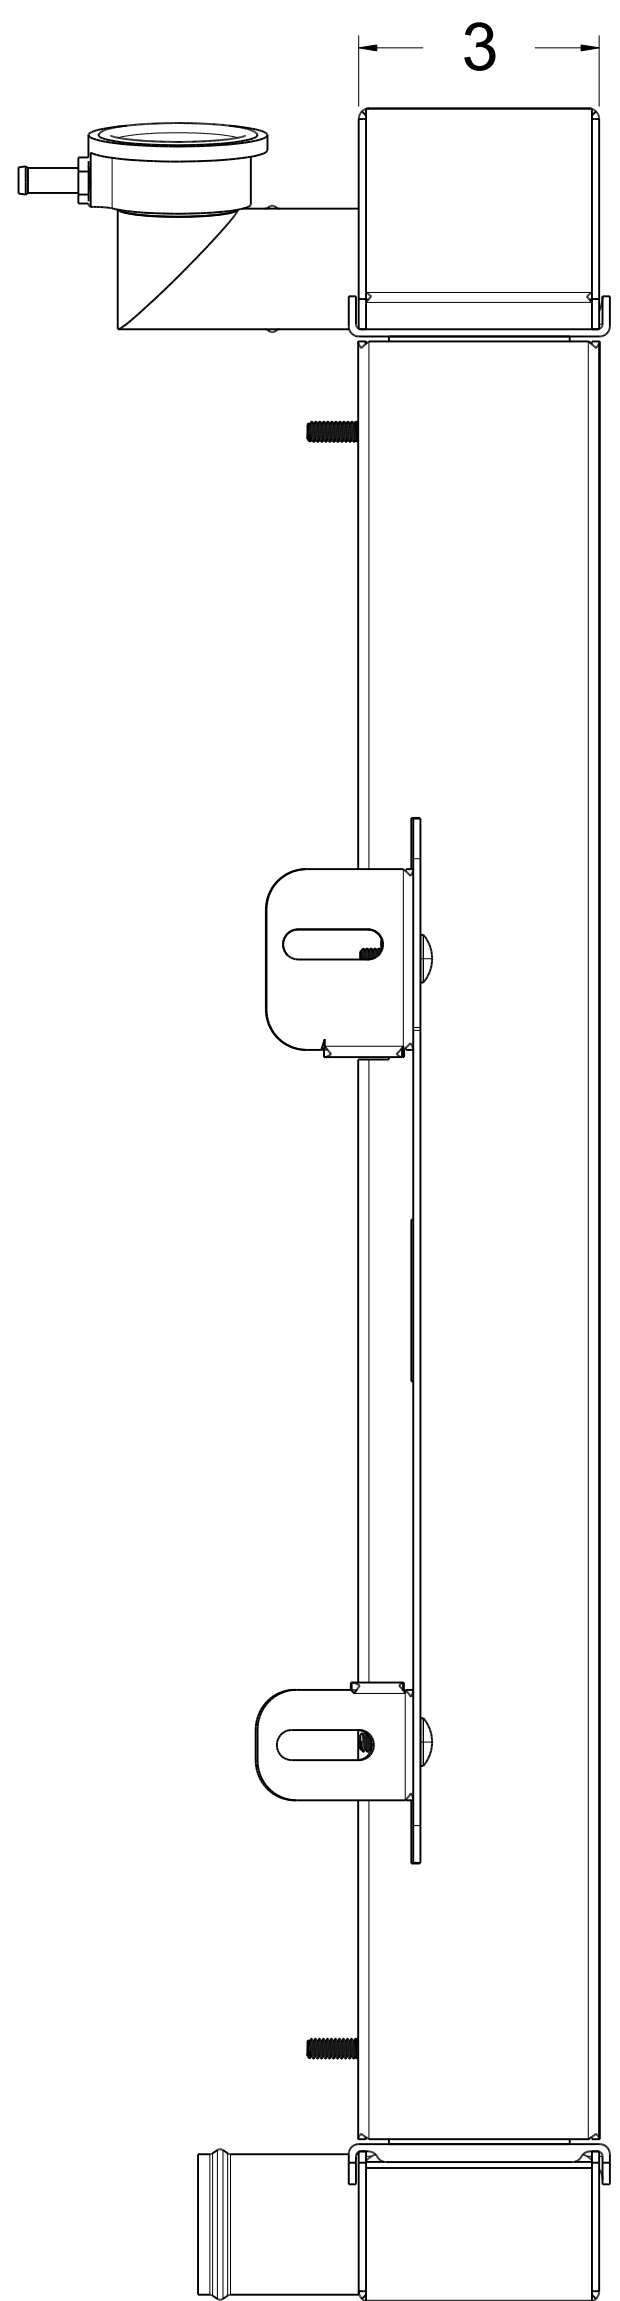

8 7 6 5 4 3 2 1

D

SKU #	Transmission	Core Size
1-10510-100	Manual	Standard (2 Rows Of 1" Tubes)
1-10510-200	Manual	Upgraded (2 Rows Of 1.25" Tubes)

C

B

A

8 7 6 5 4 3 2 1

Custom Aluminum Radiators  
www.wizardcooling.com