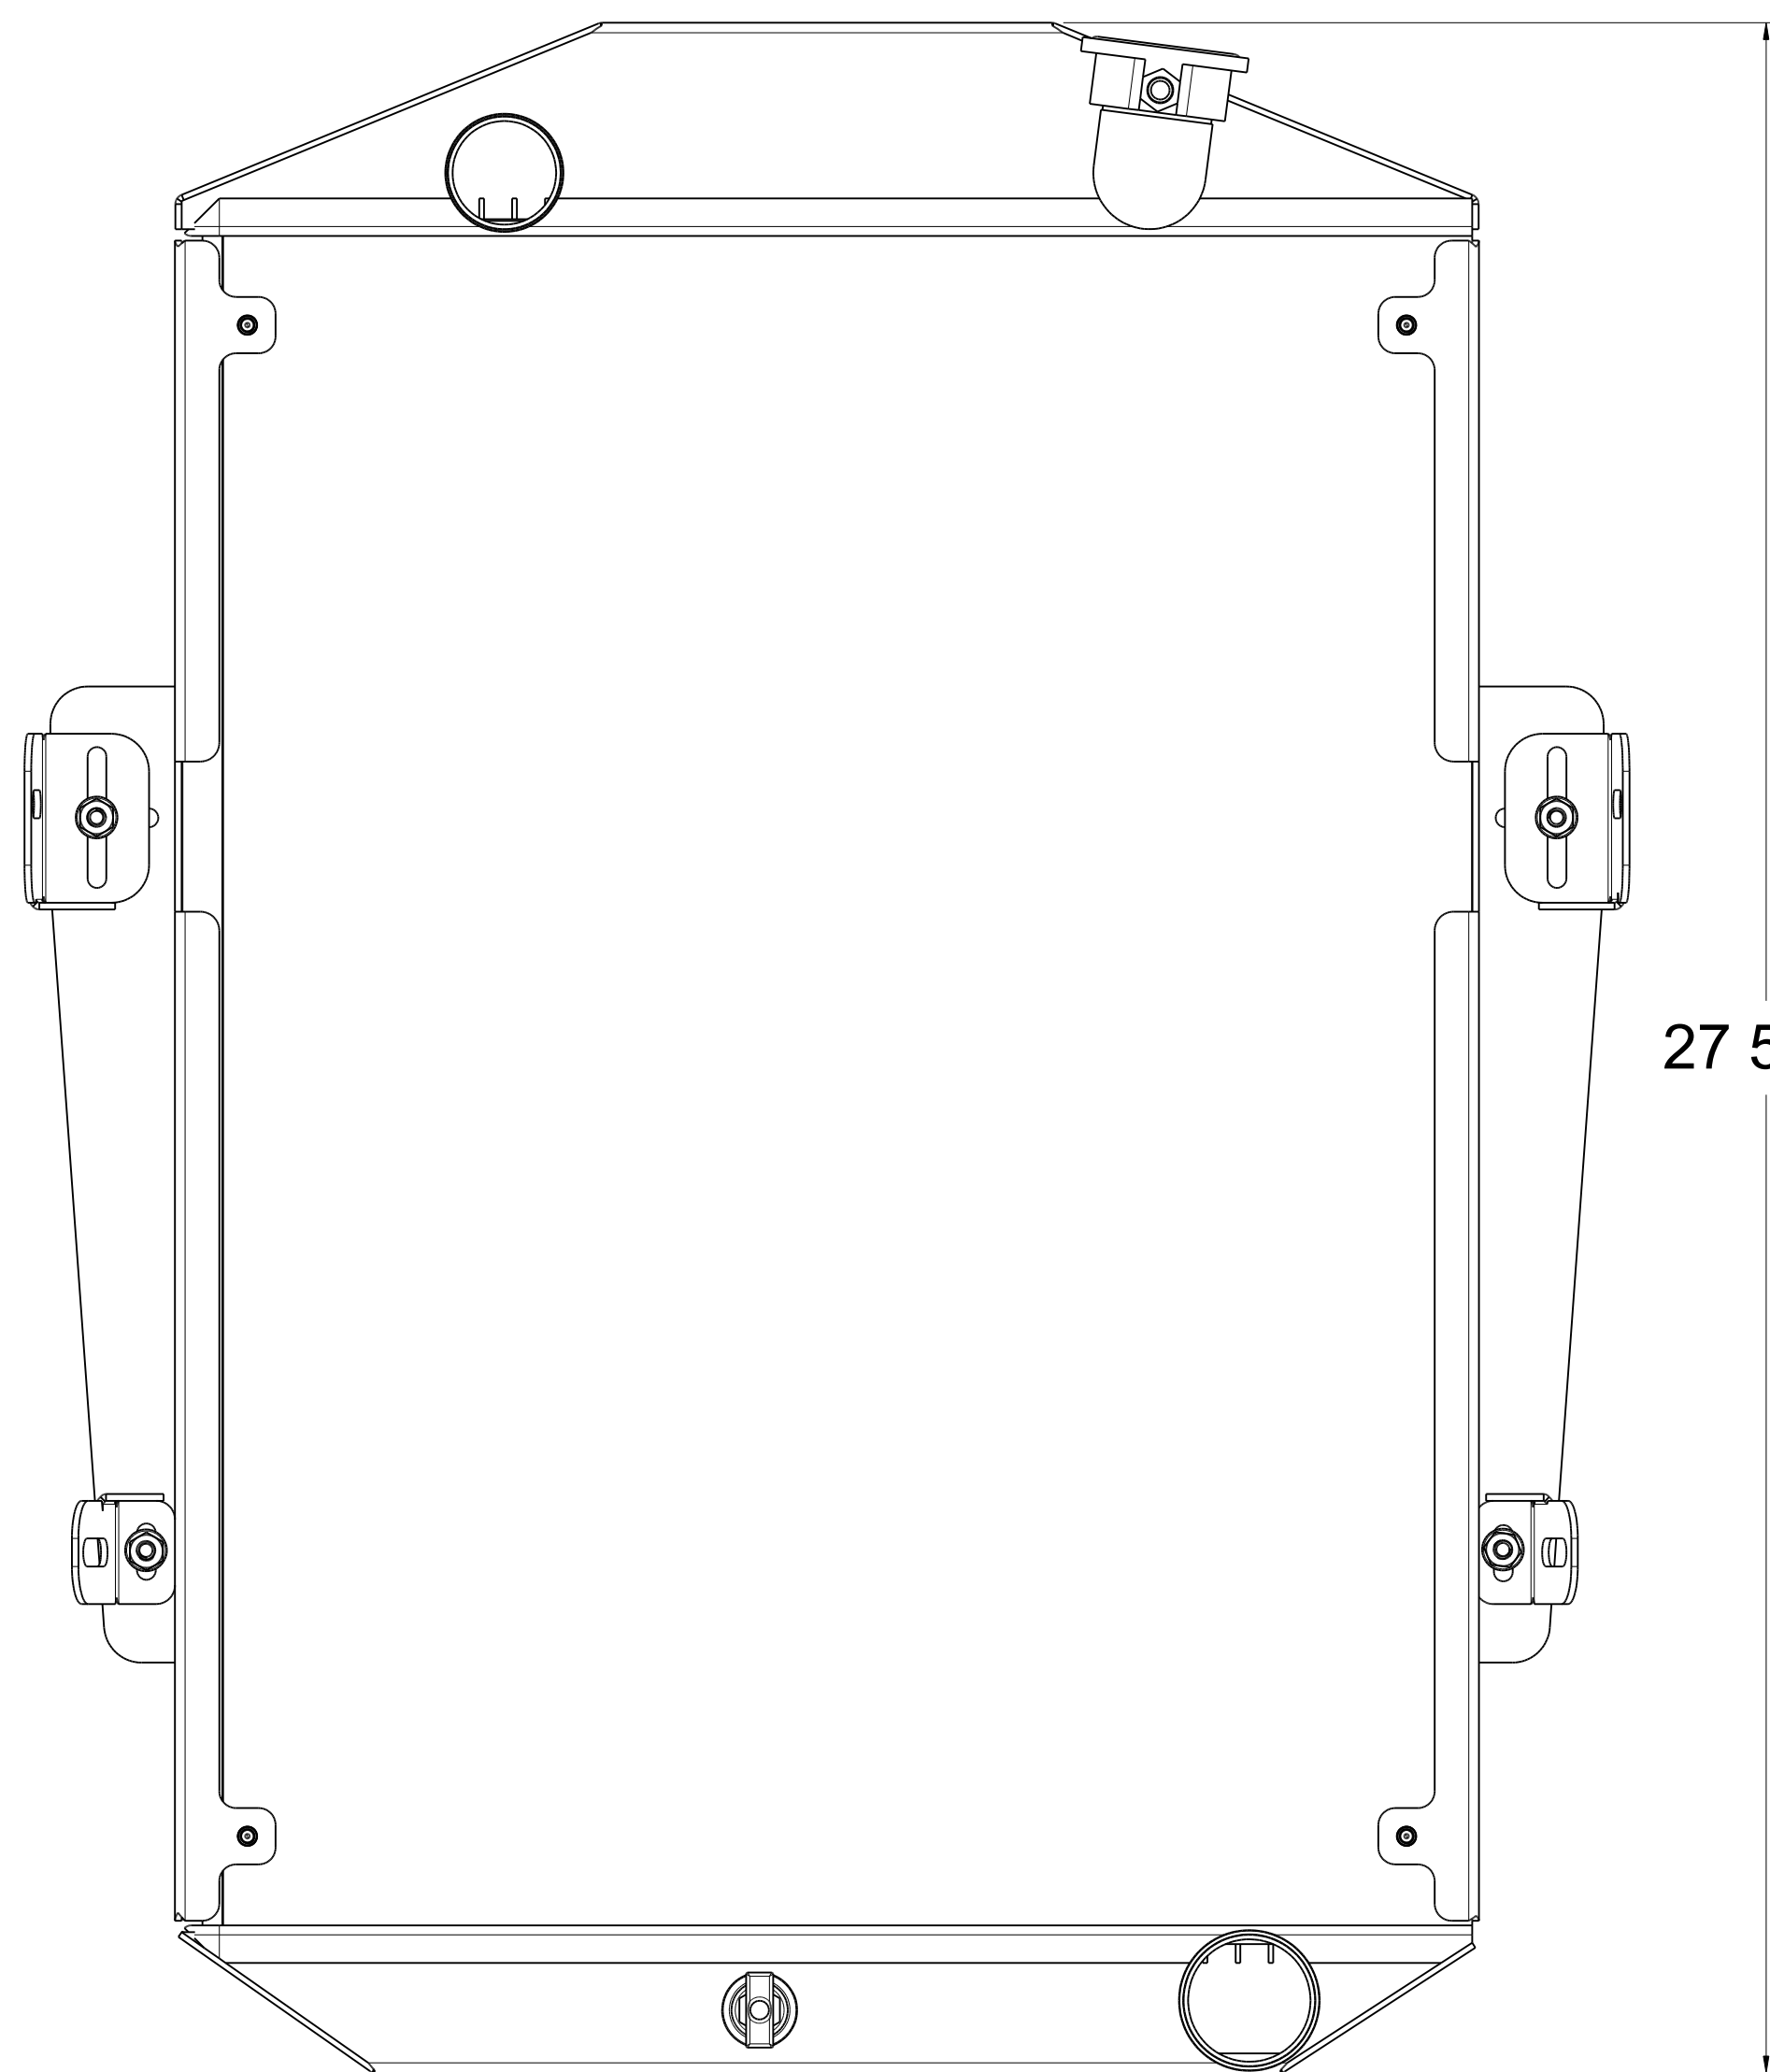

8 7 6 5 4 3 2 1

D

SKU #	Transmission	Core Size
1-10510-100	Manual	Standard (2 Rows Of 1" Tubes)
1-10510-200	Manual	Upgraded (2 Rows Of 1.25" Tubes)

C

B

A

8 7 6 5 4 3 2 1

Custom Aluminum Radiators  
www.wizardcooling.com