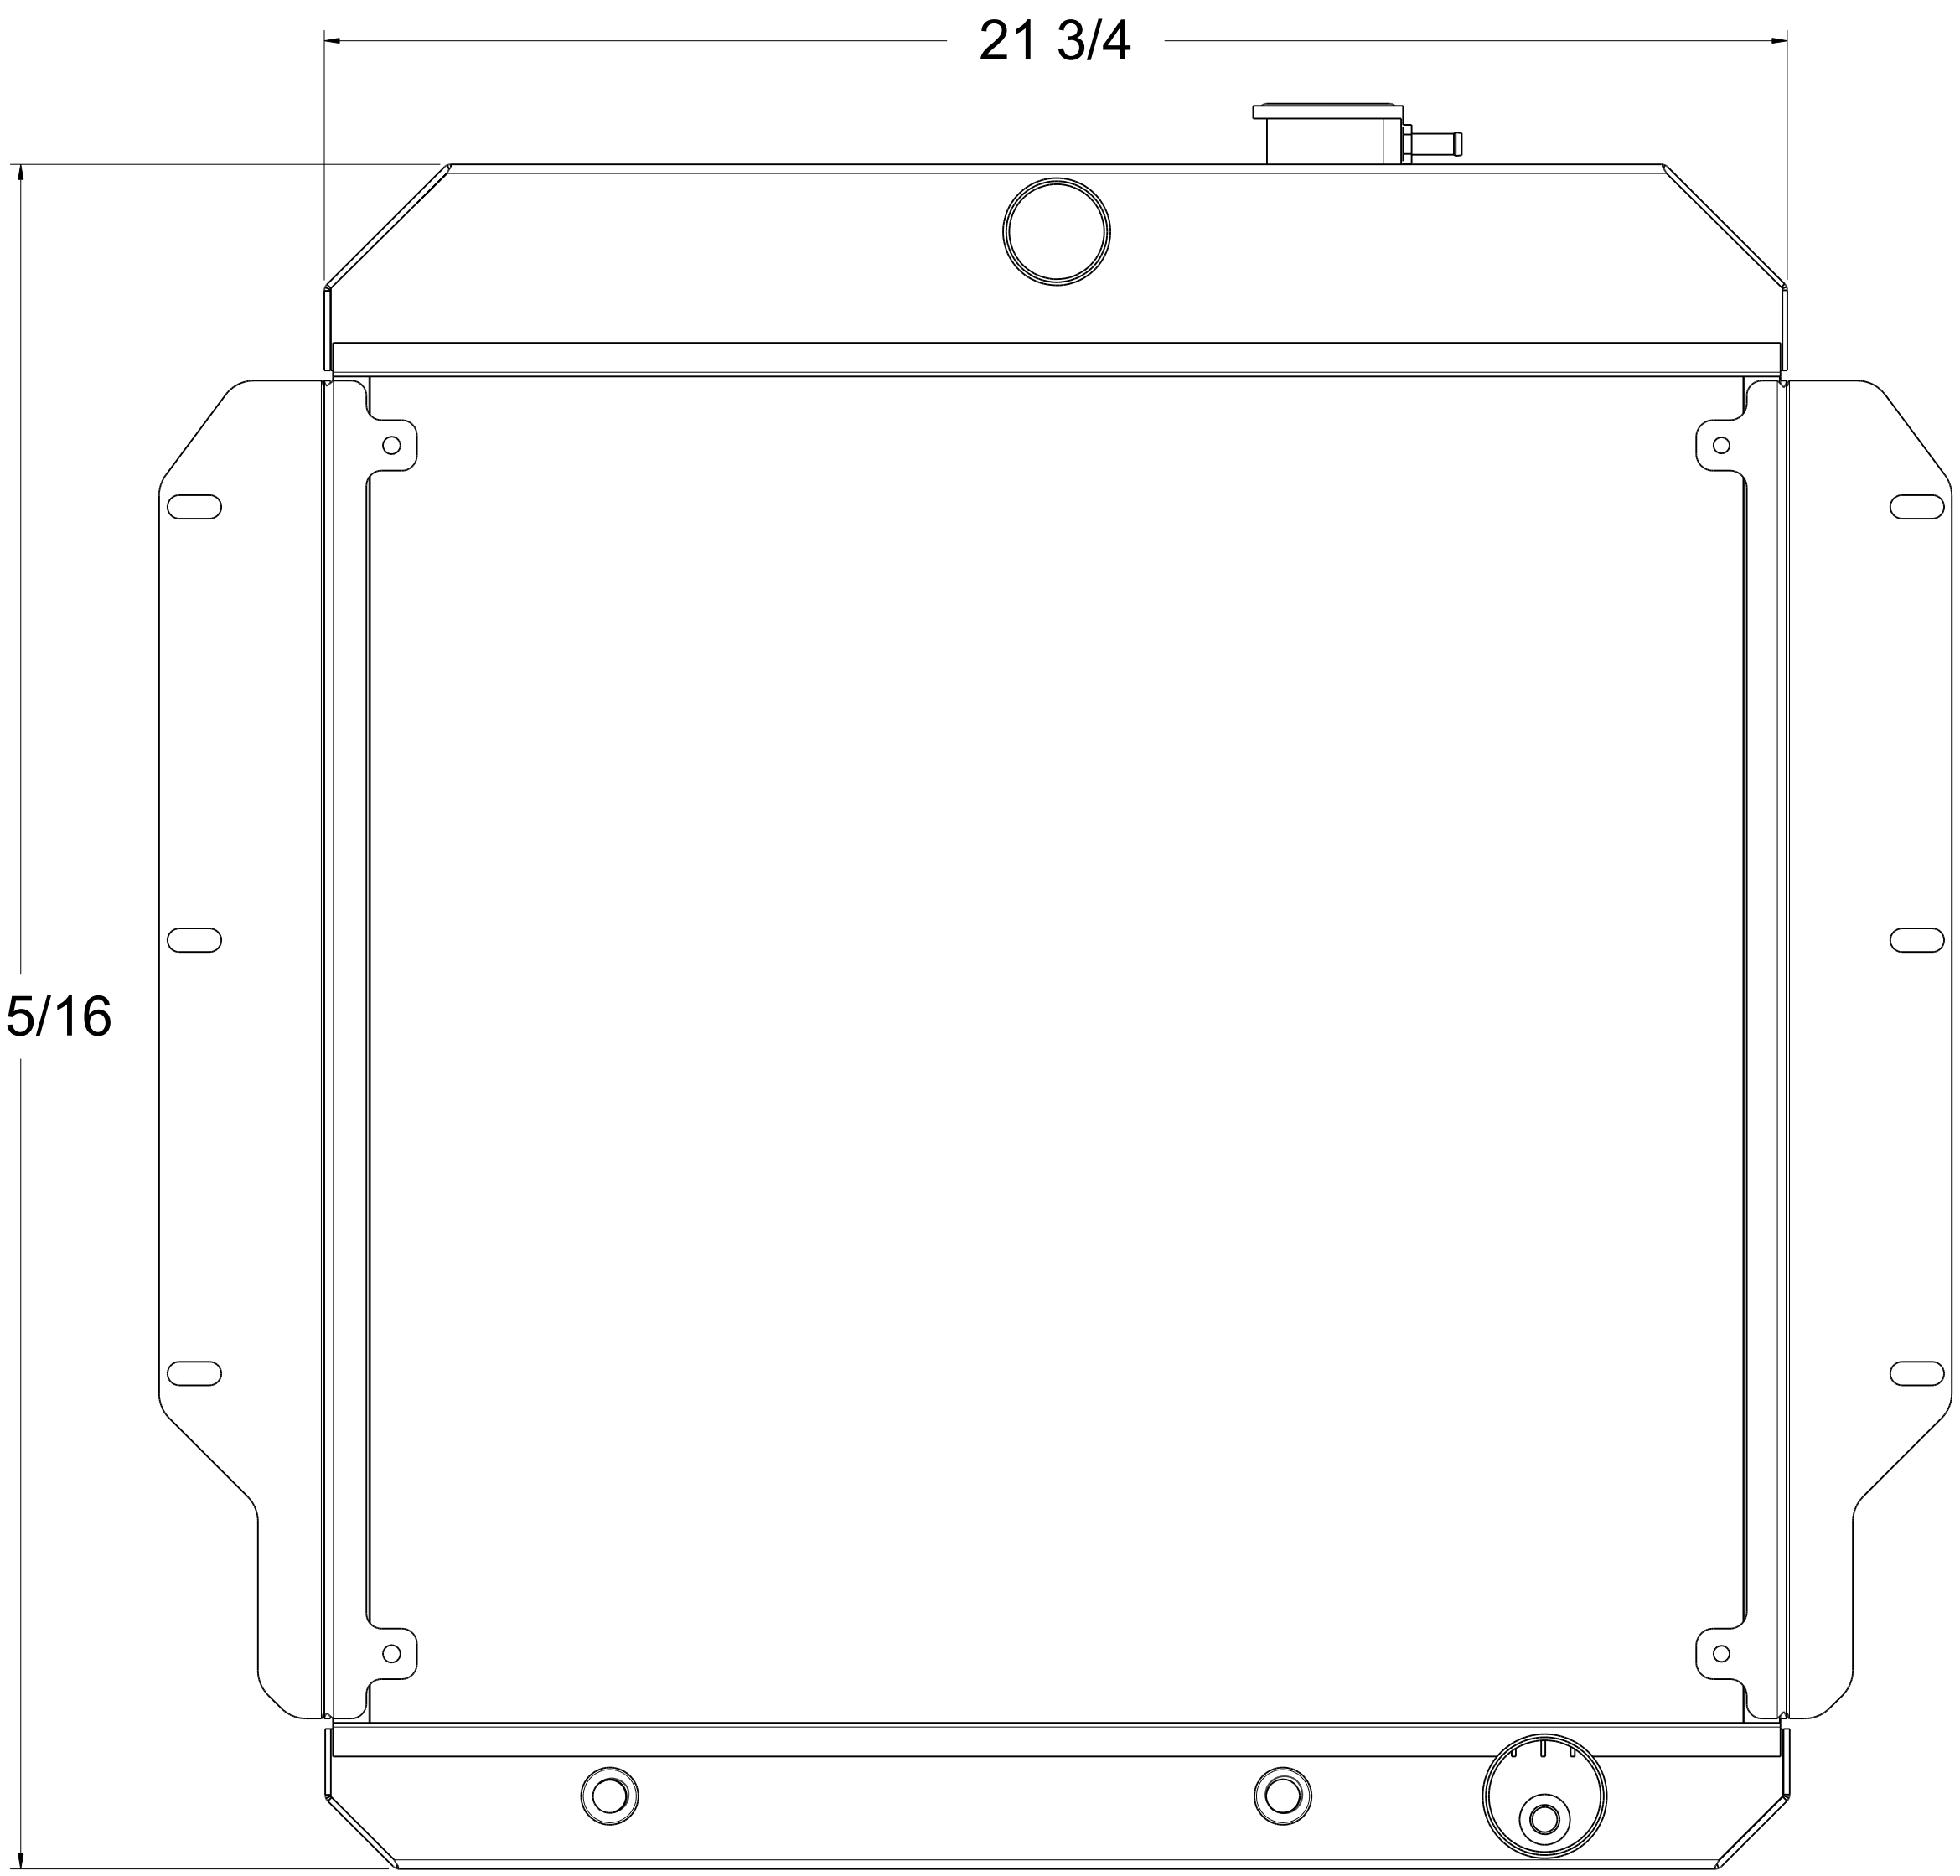

www.wizardcooling.com

Contact Us:
716-655-6760

Part Number
99002-Radiator

8 7 6 5 4 3 2 1