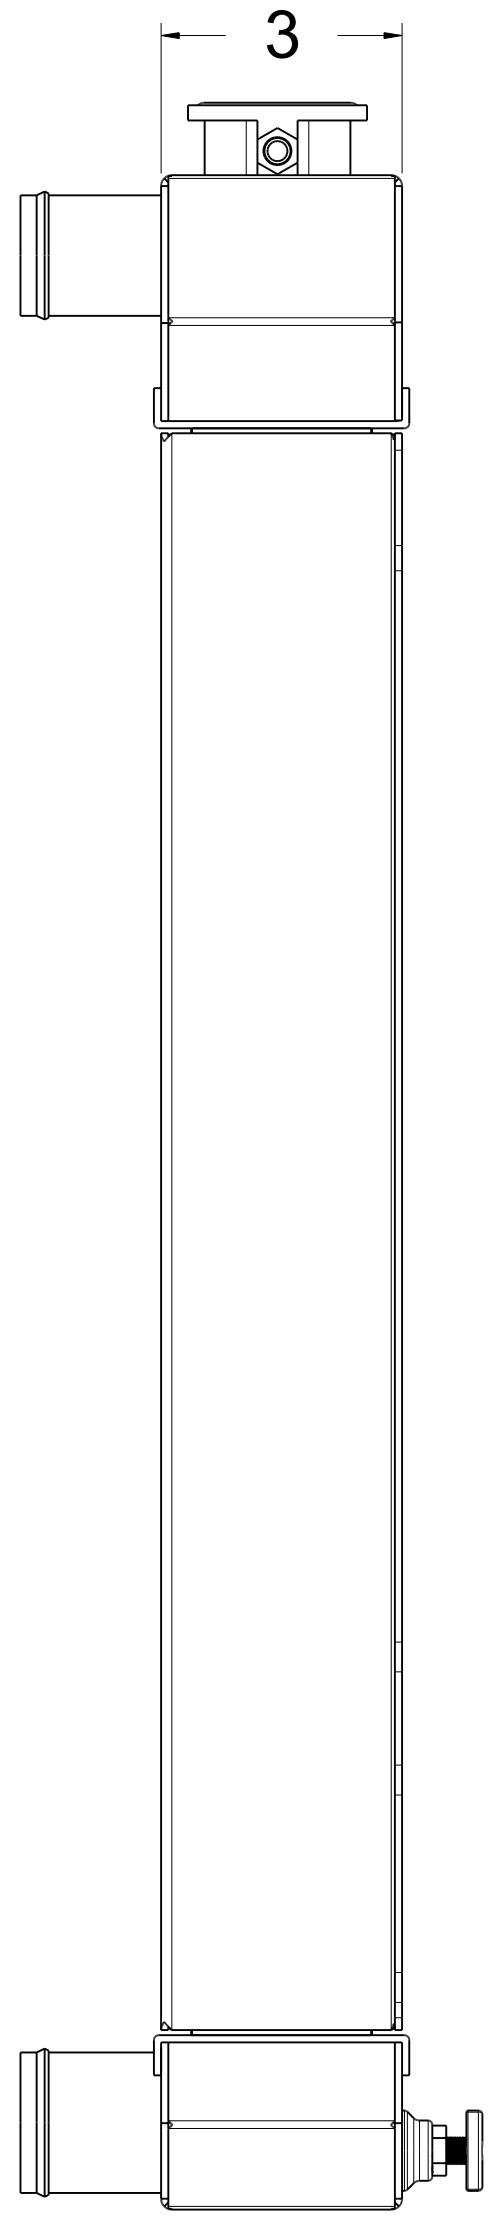

www.wizardcooling.com

Contact Us:
716-655-6760

Part Number
99002-Radiator

8 7 6 5 4 3 2 1