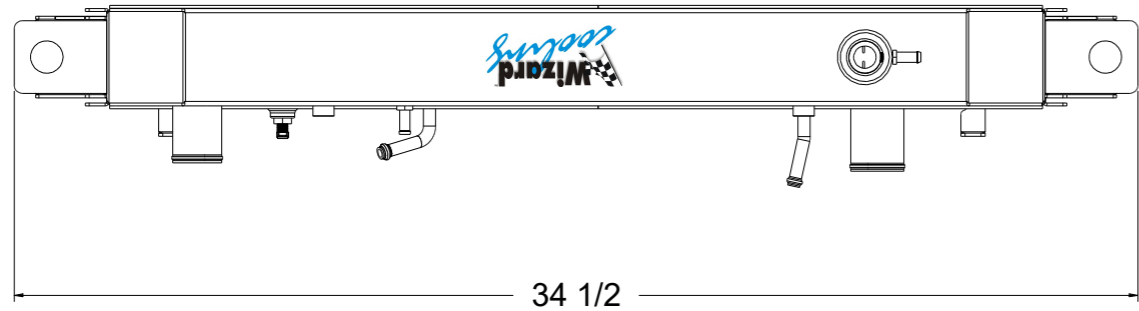

SKU #	Transmission	Core Size
1-181-100	Manual	Standard (2 Rows Of 1" Tubes)
1-181-110	Automatic	
1-181-200	Manual	Upgraded (2 Rows Of 1.25" Tubes)
1-181-210	Automatic	

  
 Custom Aluminum Radiators  
[www.wizardcooling.com](http://www.wizardcooling.com)