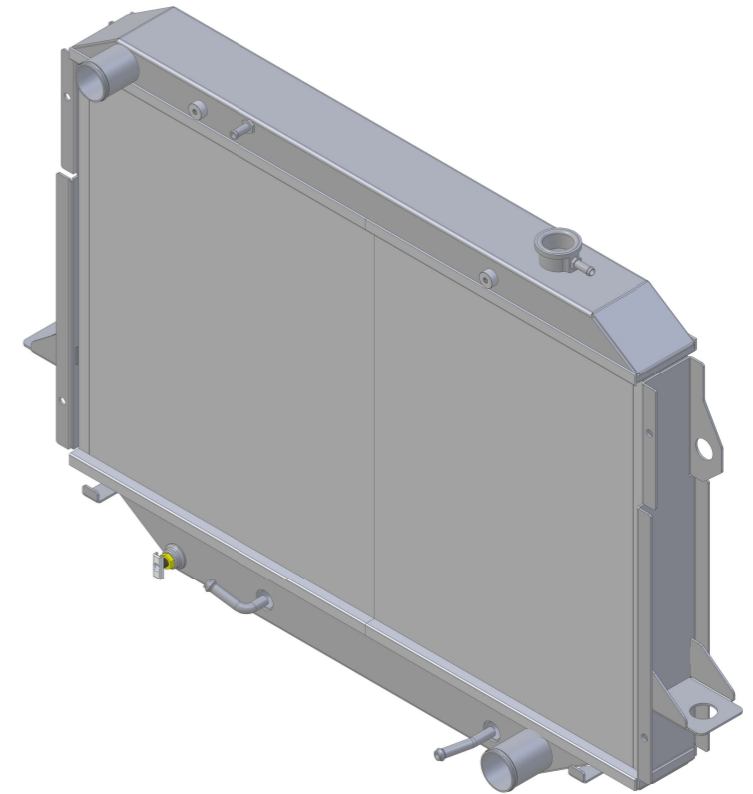

SKU #	Transmission	Core Size
1-181-100	Manual	Standard (2 Rows Of 1" Tubes)
1-181-110	Automatic	
1-181-200	Manual	Upgraded (2 Rows Of 1.25" Tubes)
1-181-210	Automatic	

  
 Custom Aluminum Radiators  
[www.wizardcooling.com](http://www.wizardcooling.com)