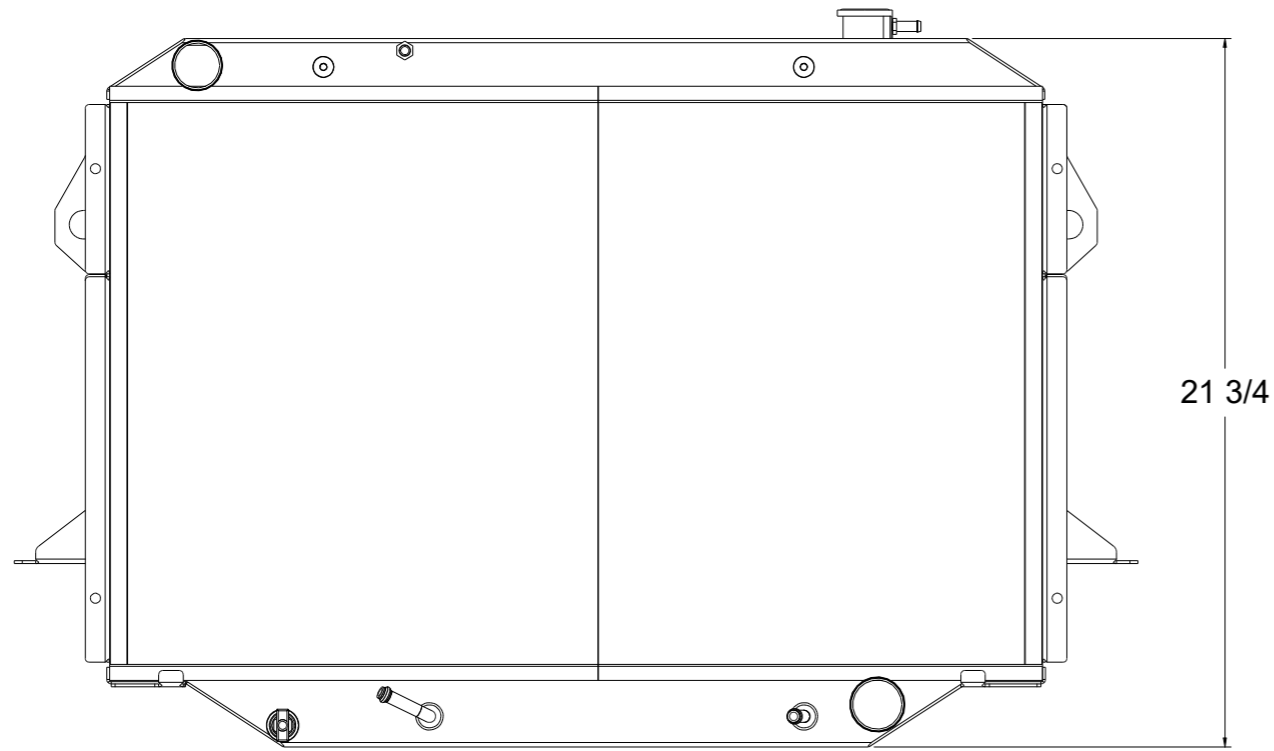

SKU #	Transmission	Core Size
1-181-100	Manual	Standard (2 Rows Of 1" Tubes)
1-181-110	Automatic	
1-181-200	Manual	Upgraded (2 Rows Of 1.25" Tubes)
1-181-210	Automatic	

  
 Custom Aluminum Radiators  
[www.wizardcooling.com](http://www.wizardcooling.com)