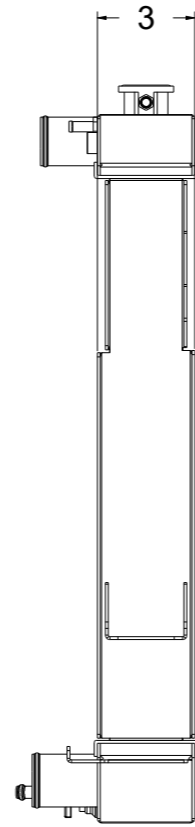

SKU #	Transmission	Core Size
1-181-100	Manual	Standard (2 Rows Of 1" Tubes)
1-181-110	Automatic	
1-181-200	Manual	Upgraded (2 Rows Of 1.25" Tubes)
1-181-210	Automatic	

  
 Custom Aluminum Radiators  
[www.wizardcooling.com](http://www.wizardcooling.com)