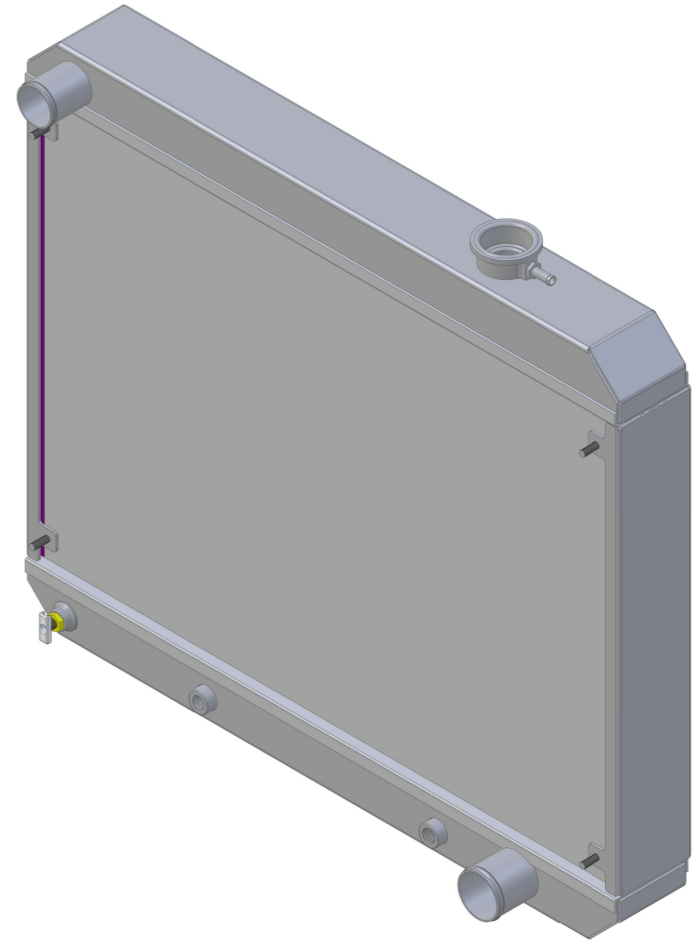

8 7 6 5 4 3 2 1

D

D

SKU #	Transmission	Core Size
1-284-110	Automatic	Standard (2 Rows Of 1" Tubes)
1-284-210	Automatic	Upgraded (2 Rows Of 1.25" Tubes)

C

C

B

B