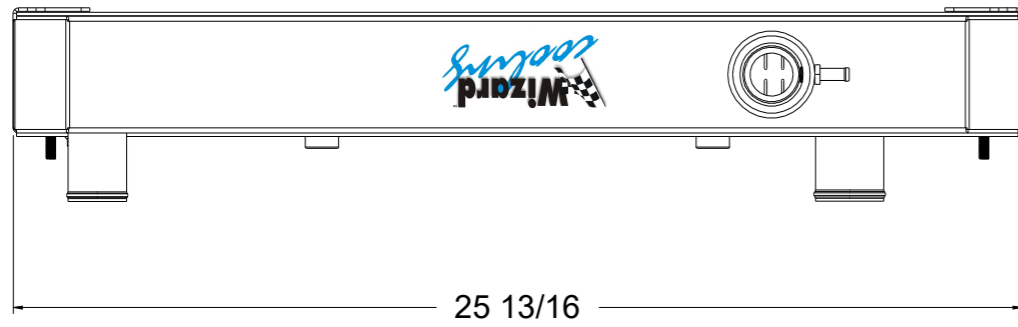

8 7 6 5 4 3 2 1

D

D

SKU #	Transmission	Core Size
1-284-110	Automatic	Standard (2 Rows Of 1" Tubes)
1-284-210	Automatic	Upgraded (2 Rows Of 1.25" Tubes)

C

C

B

B