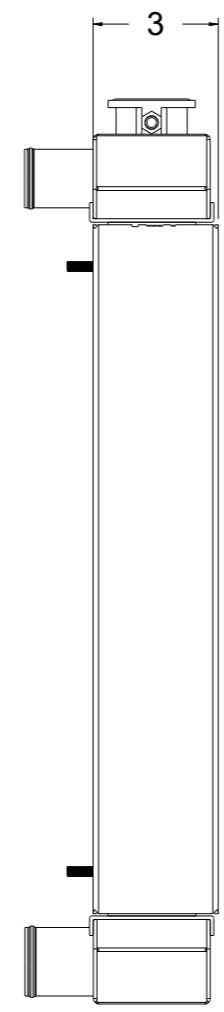

8 7 6 5 4 3 2 1

D

D

SKU #	Transmission	Core Size
1-284-110	Automatic	Standard (2 Rows Of 1" Tubes)
1-284-210	Automatic	Upgraded (2 Rows Of 1.25" Tubes)

C

C

B

B