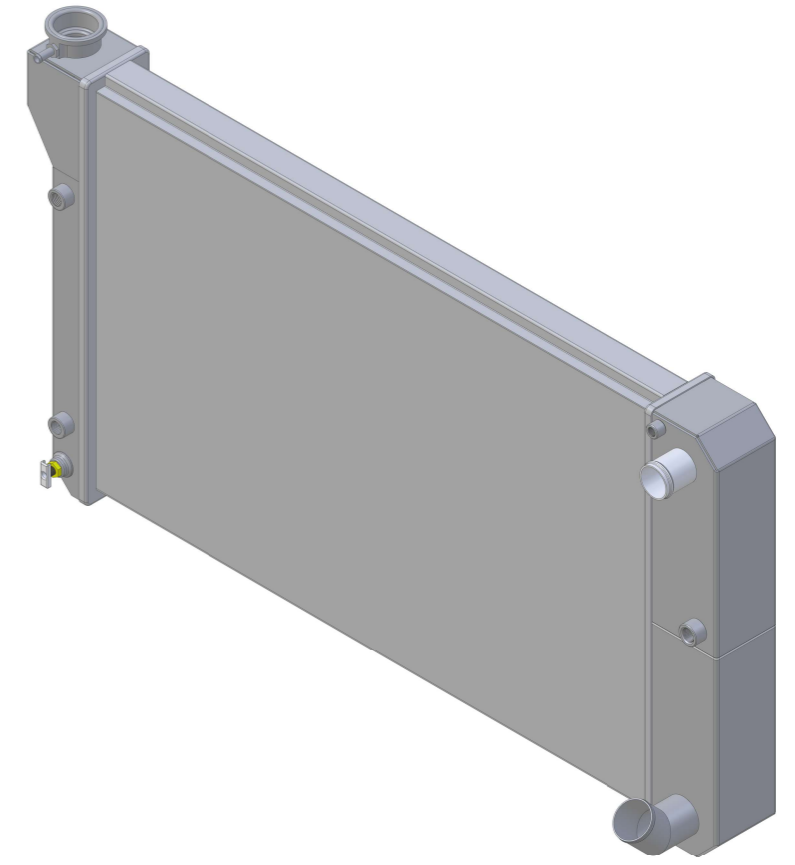

8 7 6 5 4 3 2 1

D

D

SKU #	Transmission	Core Size
1-366LS-110	Automatic	Standard (2 Rows Of 1" Tubes)
1-366LS-210	Automatic	Upgraded (2 Rows Of 1.25" Tubes)

C

C

B

B