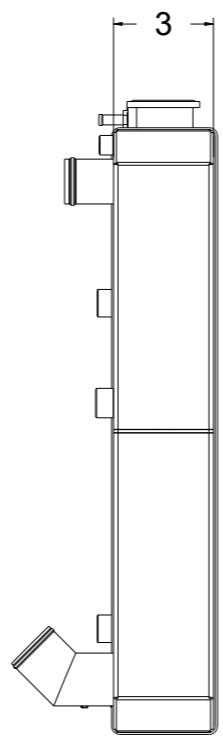

8 7 6 5 4 3 2 1

D

D

SKU #	Transmission	Core Size
1-366LS-110	Automatic	Standard (2 Rows Of 1" Tubes)
1-366LS-210	Automatic	Upgraded (2 Rows Of 1.25" Tubes)

C

C

B

B