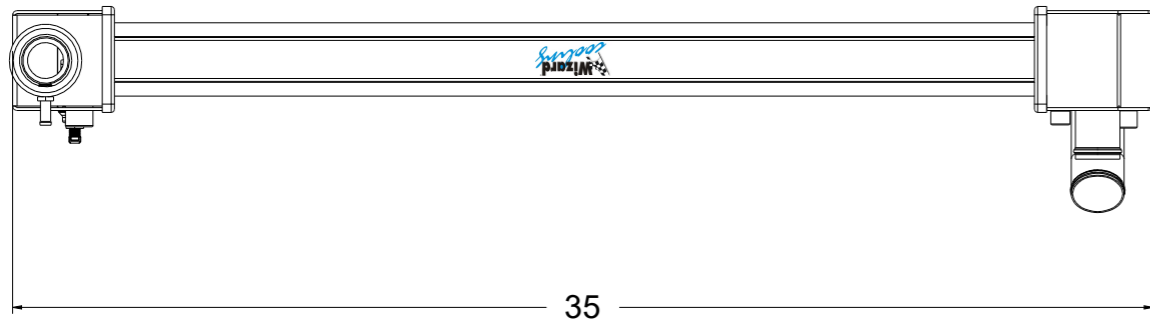

8 7 6 5 4 3 2 1

D

D

SKU #	Transmission	Core Size
1-366LS-110	Automatic	Standard (2 Rows Of 1" Tubes)
1-366LS-210	Automatic	Upgraded (2 Rows Of 1.25" Tubes)

C

C

B

B