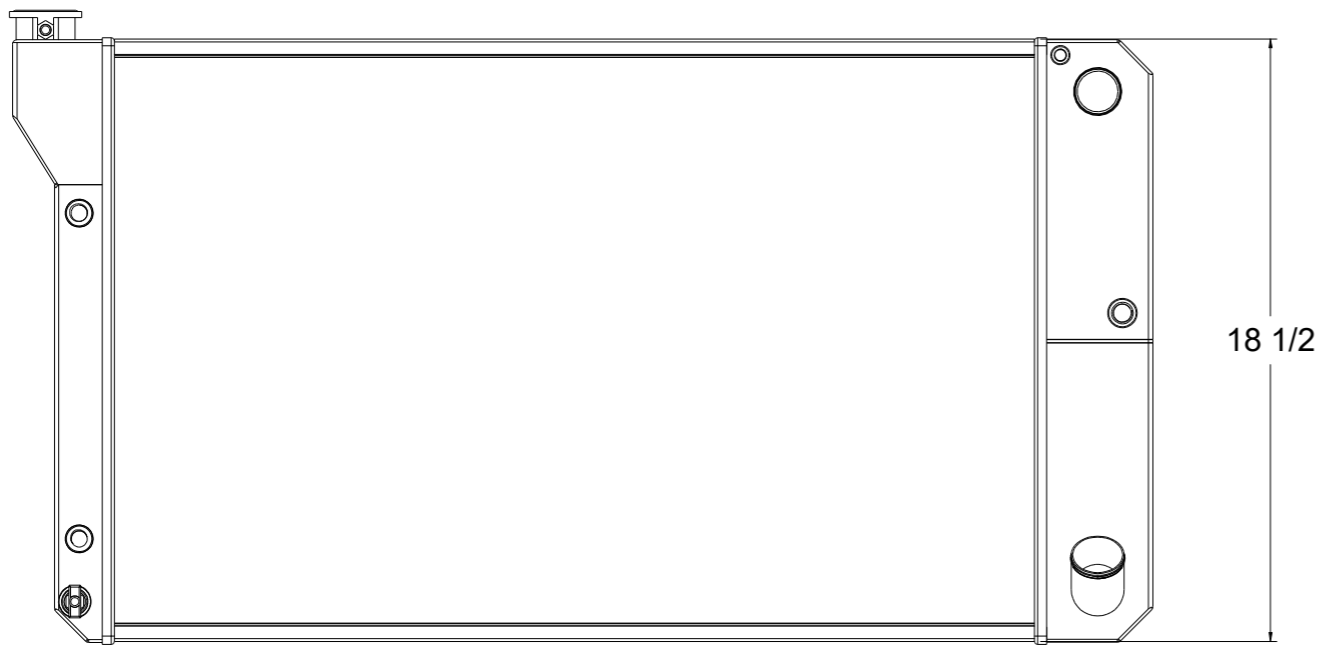

8 7 6 5 4 3 2 1

D

D

SKU #	Transmission	Core Size
1-366LS-110	Automatic	Standard (2 Rows Of 1" Tubes)
1-366LS-210	Automatic	Upgraded (2 Rows Of 1.25" Tubes)

C

C

B

B