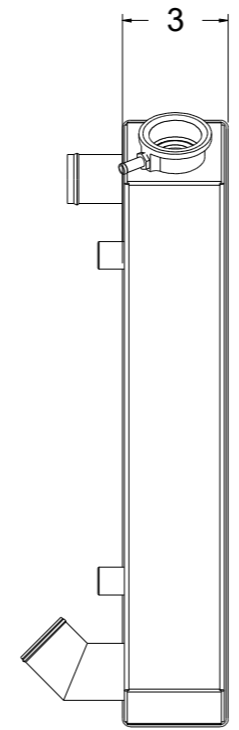

8 7 6 5 4 3 2 1

D

D

SKU #	Transmission	Core Size
1-366-110	Automatic	Standard (2 Rows Of 1" Tubes)
1-366-210	Automatic	Upgraded (2 Rows Of 1.25" Tubes)

C

C

B

B