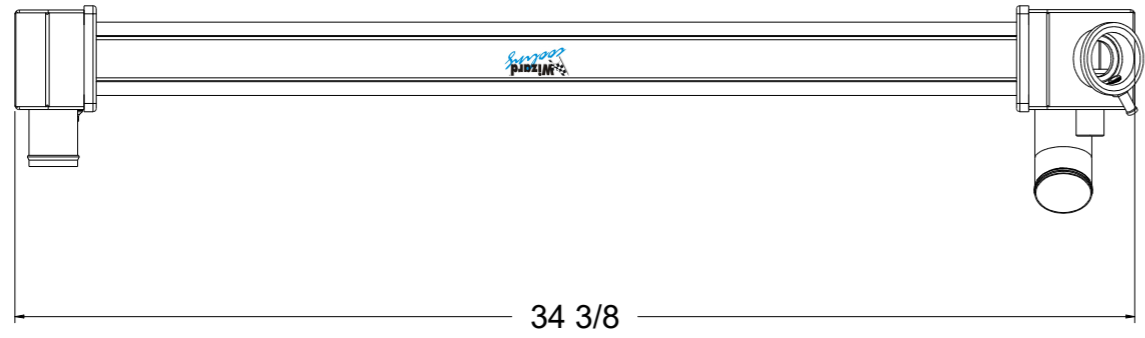

8 7 6 5 4 3 2 1

D

D

SKU #	Transmission	Core Size
1-366-110	Automatic	Standard (2 Rows Of 1" Tubes)
1-366-210	Automatic	Upgraded (2 Rows Of 1.25" Tubes)

C

C

B

B