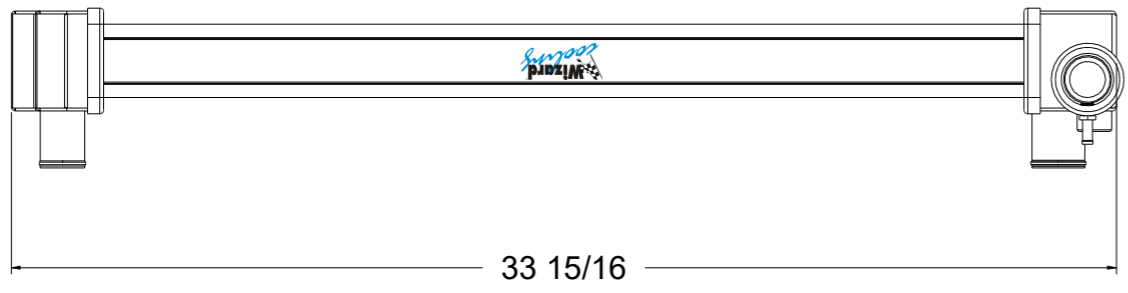

8 7 6 5 4 3 2 1

D

D

SKU #	Transmission	Core Size
1-622-110	Automatic	Standard (2 Rows Of 1" Tubes)
1-622-210	Automatic	Upgraded (2 Rows Of 1.25" Tubes)

C

C

B

B