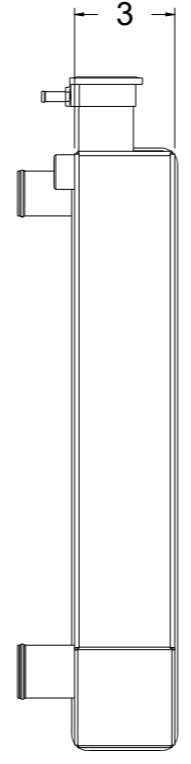

8 7 6 5 4 3 2 1

D

D

SKU #	Transmission	Core Size
1-622-110	Automatic	Standard (2 Rows Of 1" Tubes)
1-622-210	Automatic	Upgraded (2 Rows Of 1.25" Tubes)

C

C

B

B

A

A

www.wizardcooling.com

Contact Us:
716-655-6760

Part Number
1-622-Radiator

8 7 6 5 4 3 2 1