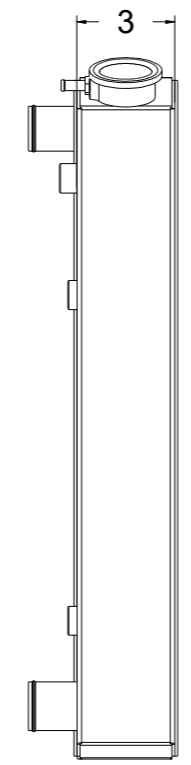

B

B

A

A

www.wizardcooling.com

Contact Us:
716-655-6760

Part Number
1-716-Radiator

8 7 6 5 4 3 2 1