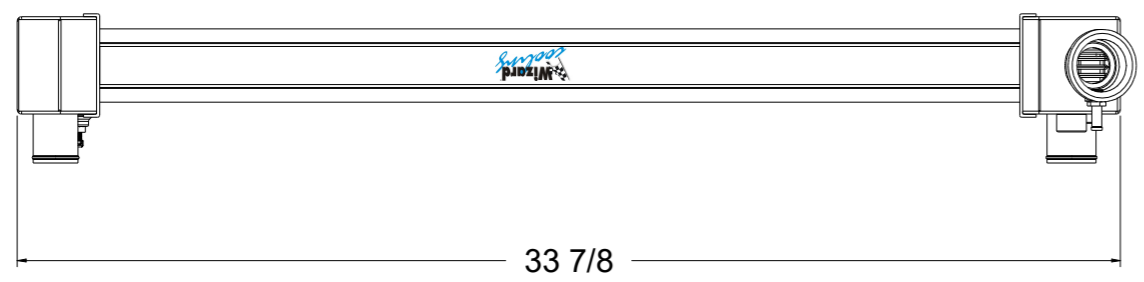

8 7 6 5 4 3 2 1

D

D

| SKU # | Transmission | Core Size |
|-----------|--------------|-------------------------------------|
| 1-716-110 | Automatic | Standard (2 Rows Of 1" Tubes) |
| 1-716-210 | Automatic | Upgraded (2 Rows Of 1.25" Tubes) |