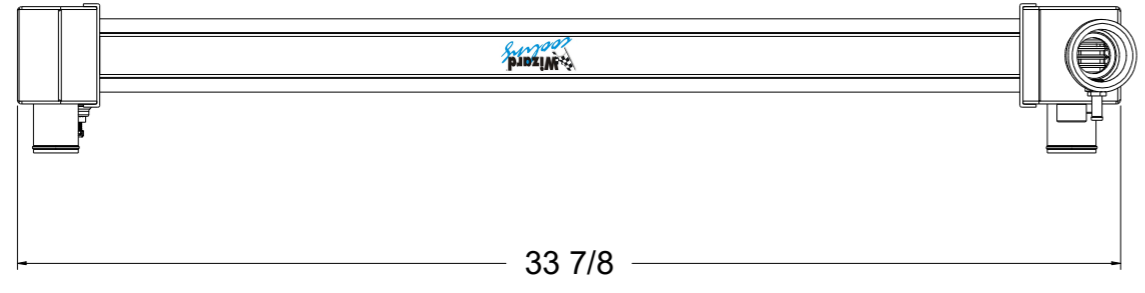

8 7 6 5 4 3 2 1

D

SKU #	Transmission	Core Size
1-716LS-110	Automatic	Standard (2 Rows Of 1" Tubes)
1-716LS-210	Automatic	Upgraded (2 Rows Of 1.25" Tubes)

C

B

A

www.wizardcooling.com

Contact Us:
716-655-6760