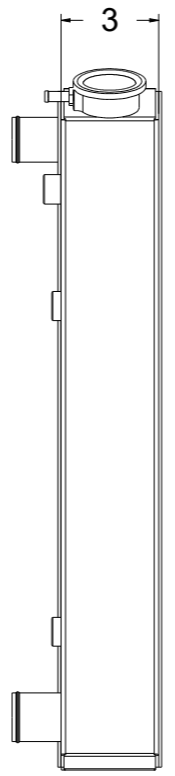

8 7 6 5 4 3 2 1

D

SKU #	Transmission	Core Size
1-716LS-110	Automatic	Standard (2 Rows Of 1" Tubes)
1-716LS-210	Automatic	Upgraded (2 Rows Of 1.25" Tubes)

C

B

A

www.wizardcooling.com

Contact Us:
716-655-6760

Part Number
1-716LS-Radiator

8 7 6 5 4 3 2 1