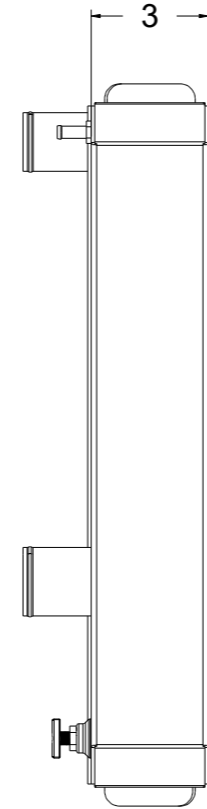

8 7 6 5 4 3 2 1

D

D

SKU #	Transmission	Core Size
1-720-100	Manual	Standard (2 Rows Of 1" Tubes)
1-720-200	Manual	Upgraded (2 Rows Of 1.25" Tubes)

C

C

B

B

A

A

Contact Us:  
716-655-6760

Part Number  
**1-720-Radiator**

8 7 6 5 4 3 2 1