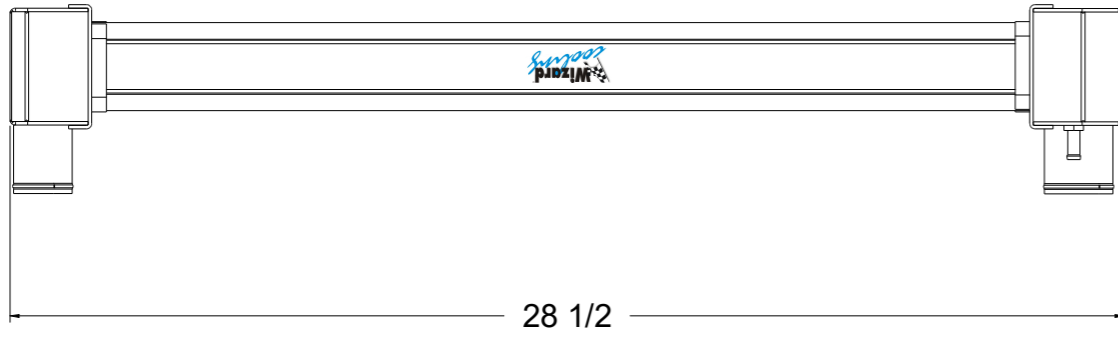

8 7 6 5 4 3 2 1

D

D

SKU #	Transmission	Core Size
1-720-100	Manual	Standard (2 Rows Of 1" Tubes)
1-720-200	Manual	Upgraded (2 Rows Of 1.25" Tubes)

C

C

B

B