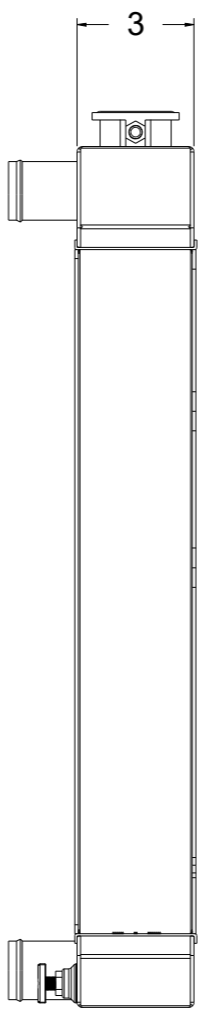

8 7 6 5 4 3 2 1

D

SKU #	Transmission	Core Size
1-1633-100	Manual	Standard (2 Rows Of 1" Tubes)
1-1633-200	Manual	Upgraded (2 Rows Of 1.25" Tubes)

C

B

A

**Wizard**  
*cooling*  
Custom Aluminum Radiators  
[www.wizardcooling.com](http://www.wizardcooling.com)

Contact Us:  
716-655-6760

Part Number  
**1-1633-Radiator**

8 7 6 5 4 3 2 1