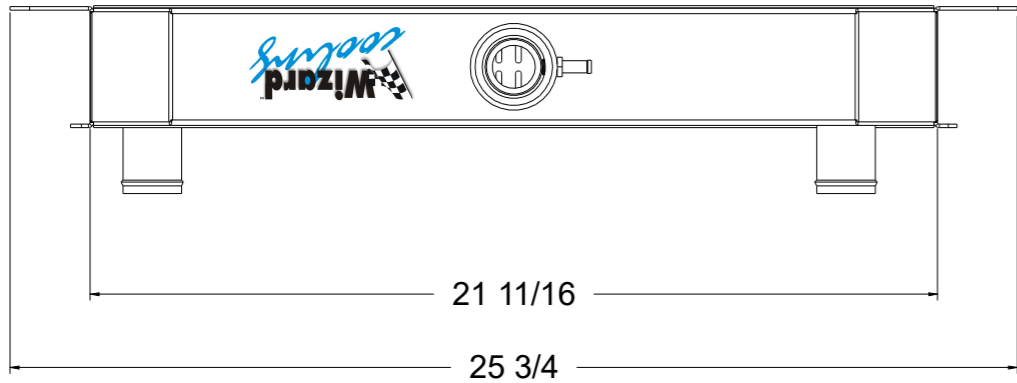

8 7 6 5 4 3 2 1

D

SKU #	Transmission	Core Size
1-1633-100	Manual	Standard (2 Rows Of 1" Tubes)
1-1633-200	Manual	Upgraded (2 Rows Of 1.25" Tubes)

C

B

A

**Wizard**  
*cooling*  
Custom Aluminum Radiators  
[www.wizardcooling.com](http://www.wizardcooling.com)