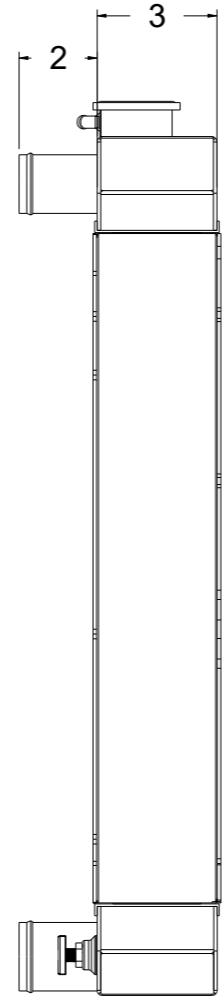

8 7 6 5 4 3 2 1

D

D

SKU #	Transmission	Core Size
1-1645-100	Manual	Standard (2 Rows Of 1" Tubes)
1-1645-200	Manual	Upgraded (2 Rows Of 1.25" Tubes)

C

C

B

B