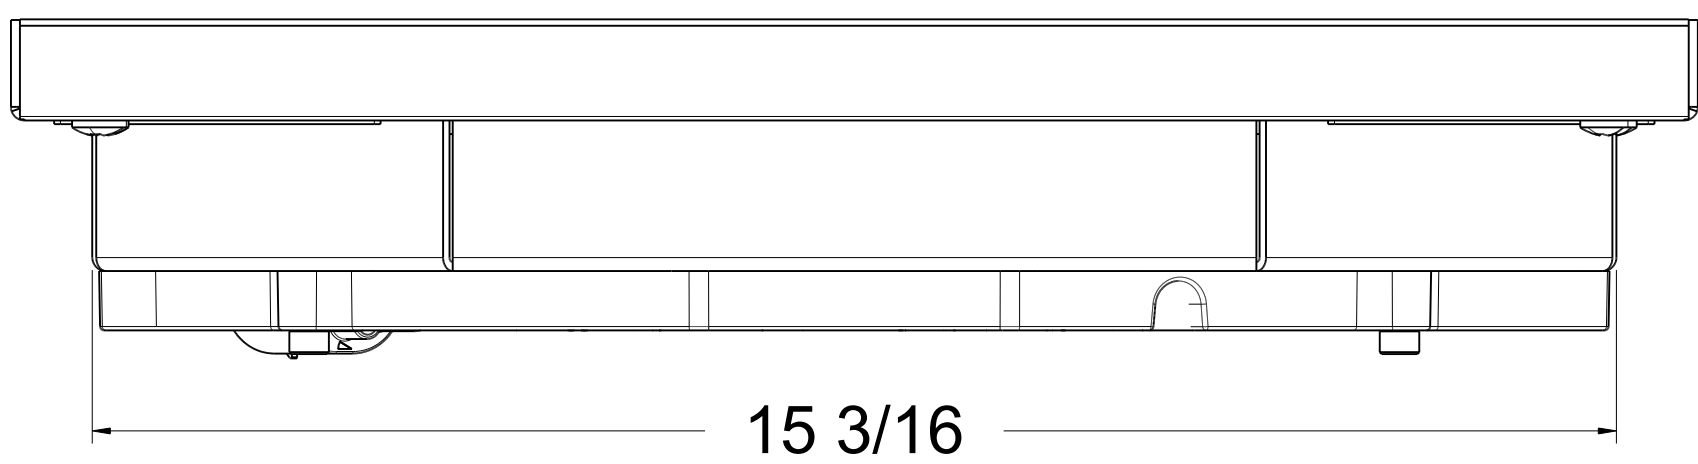

8 7 6 5 4 3 2 1

D

15 3/16

Fan Package SKU#	Fan Type	Dimension "X"
1-10518-008BL300	300 Watt Brushless	3.5"
1-10518-008BL500	500 Watt Brushless	

D

C

16 13/16

22 3/8