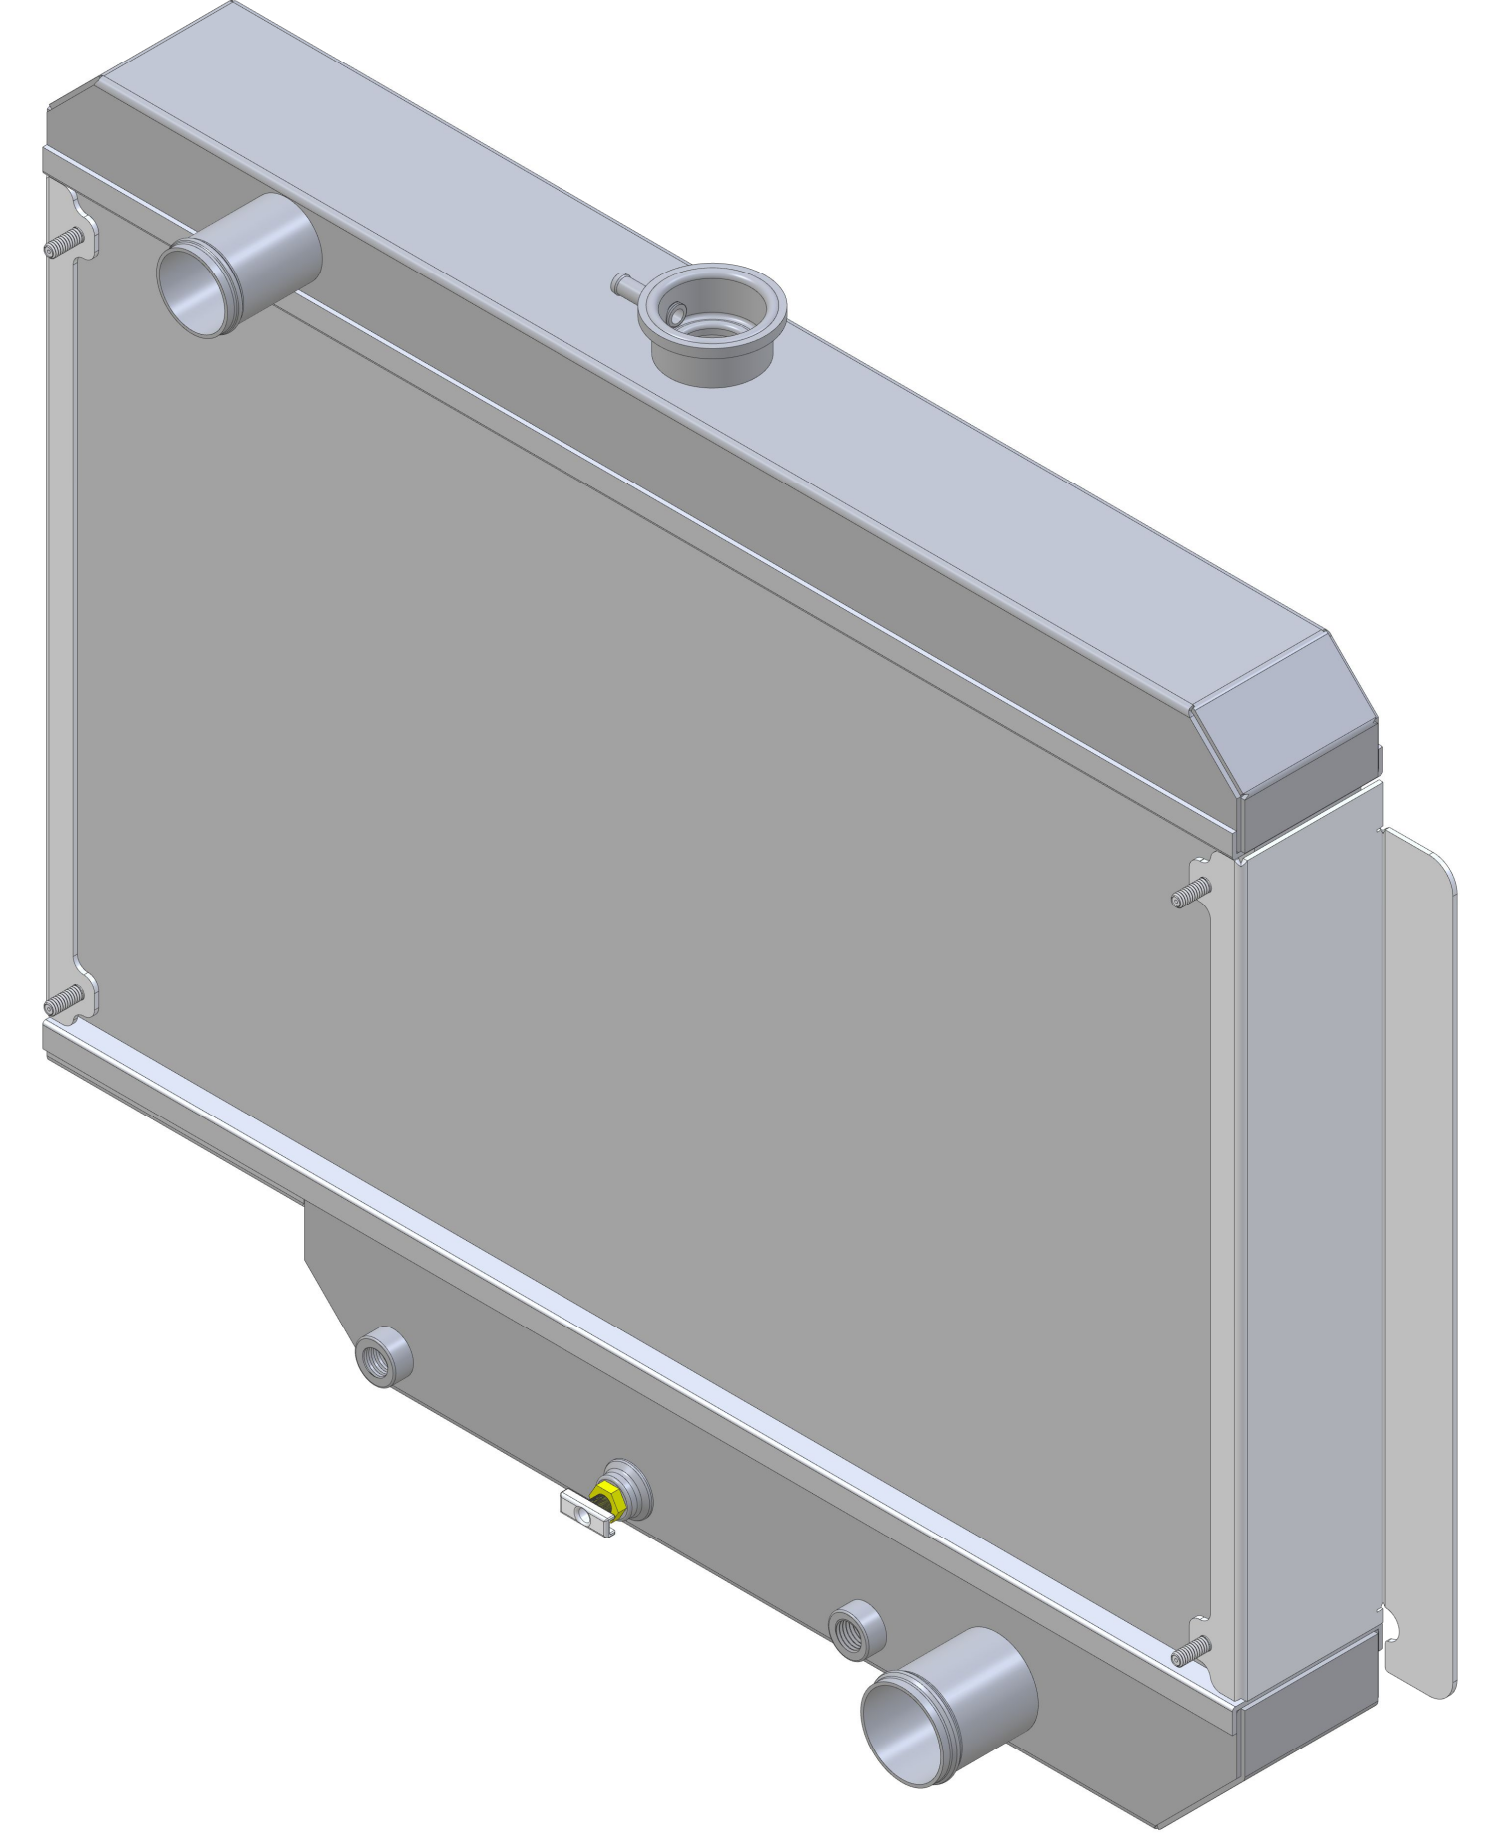

SKU #	Transmission	Core Size
1-10266-110	Automatic	Standard (2 Rows Of 1" Tubes)
1-10266-210	Automatic	Upgraded (2 Rows Of 1.25" Tubes)

 Custom Aluminum Radiators
www.wizardcooling.com

Contact Us:
 716-655-6760

Part Number
1-10266-Radiator