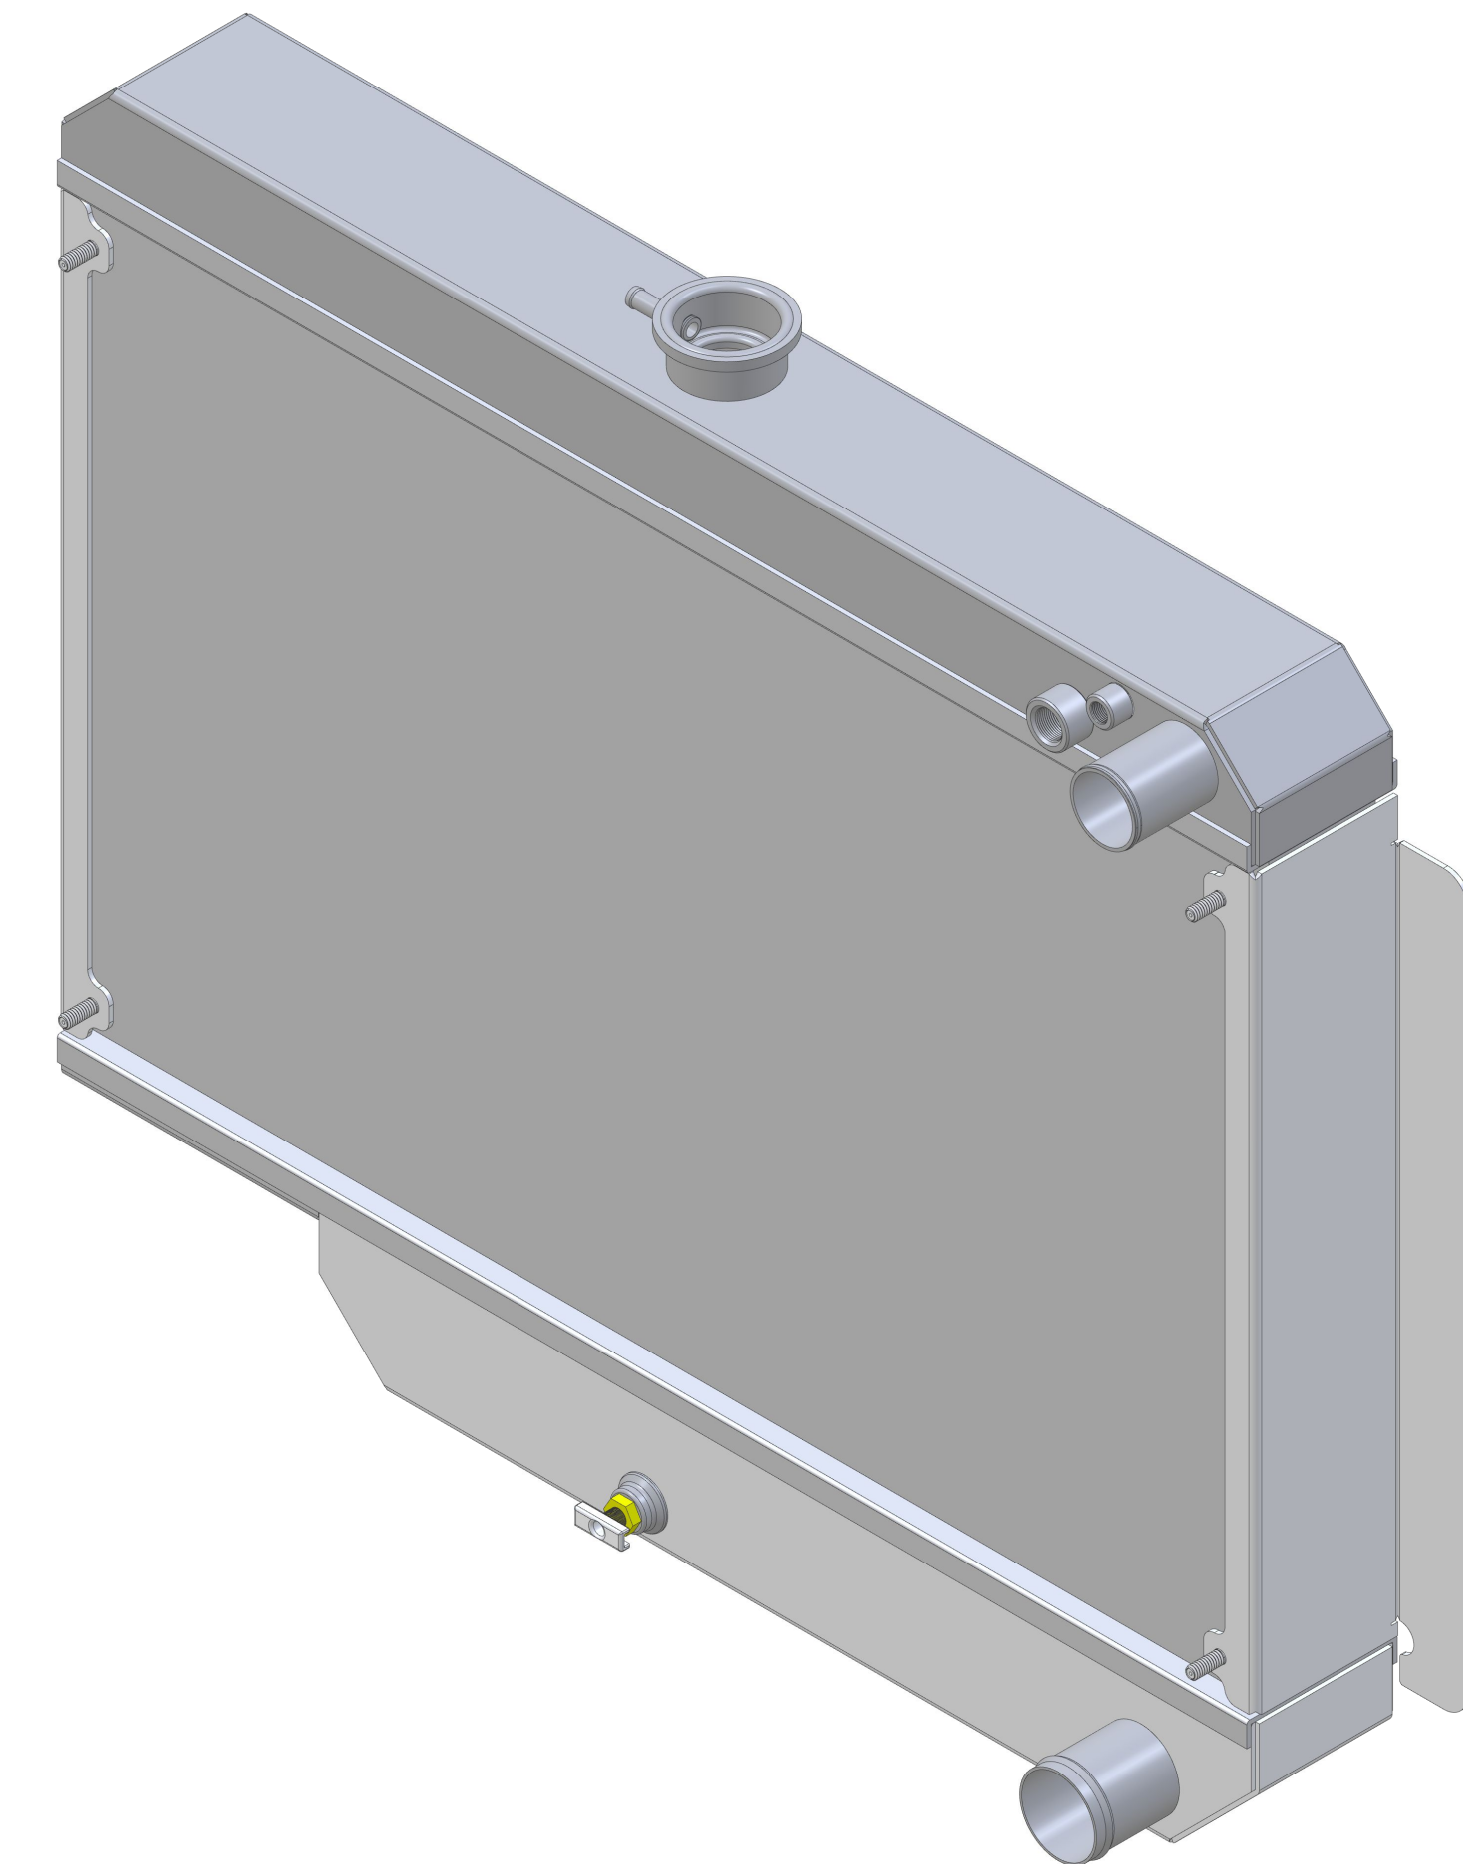

SKU #	Transmission	Core Size
1-10266-100LS	Manual	Standard (2 Rows Of 1" Tubes)
1-10266-200LS	Manual	Upgraded (2 Rows Of 1.25" Tubes)

  
 Custom Aluminum Radiators  
[www.wizardcooling.com](http://www.wizardcooling.com)