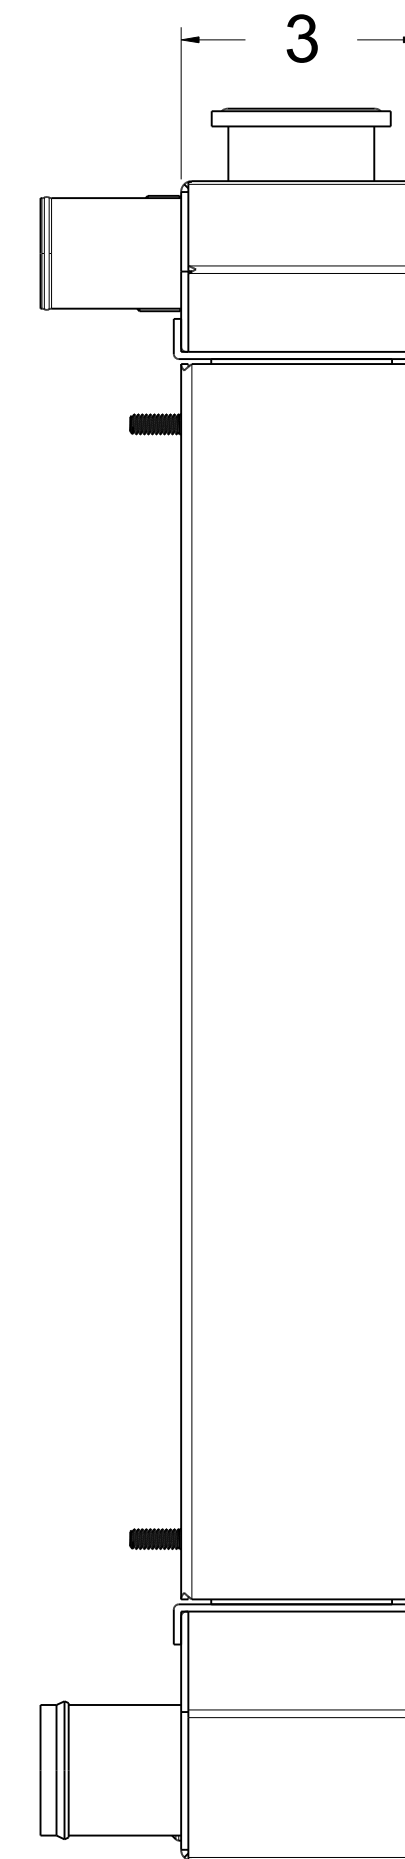

SKU #	Transmission	Core Size
1-10266-100LS	Manual	Standard (2 Rows Of 1" Tubes)
1-10266-200LS	Manual	Upgraded (2 Rows Of 1.25" Tubes)

  
 Custom Aluminum Radiators  
[www.wizardcooling.com](http://www.wizardcooling.com)