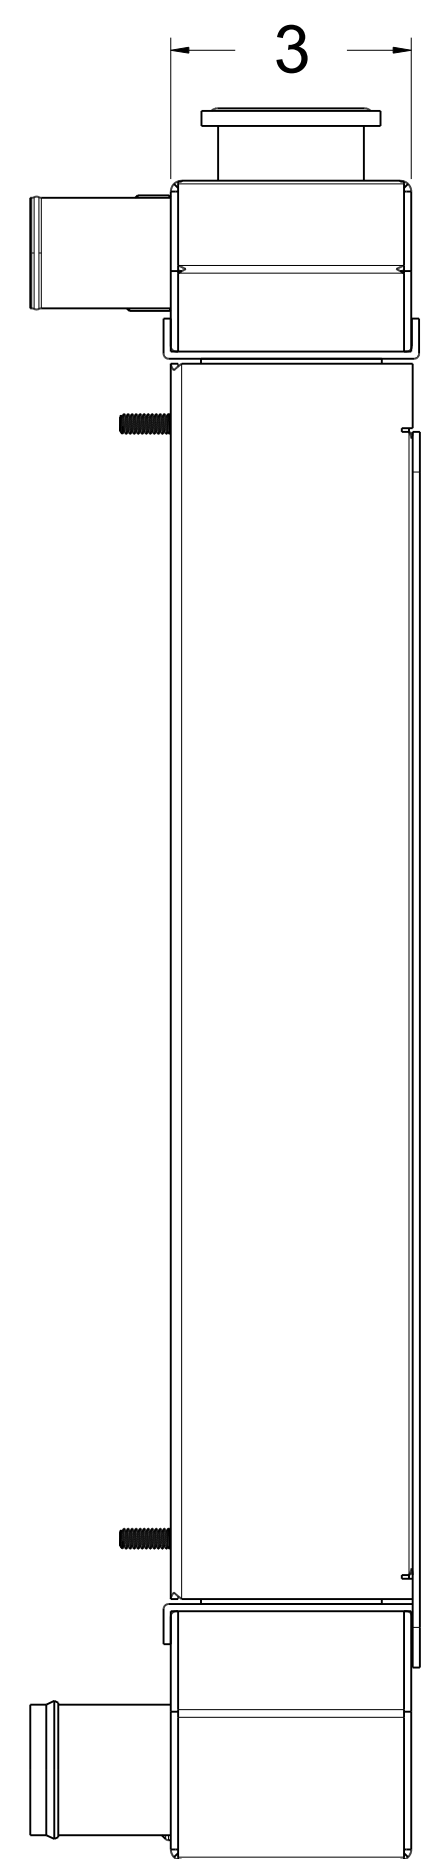

SKU #	Transmission	Core Size
1-10266-110LS	Automatic	Standard (2 Rows Of 1" Tubes)
1-10266-210LS	Automatic	Upgraded (2 Rows Of 1.25" Tubes)

  
 Custom Aluminum Radiators  
[www.wizardcooling.com](http://www.wizardcooling.com)