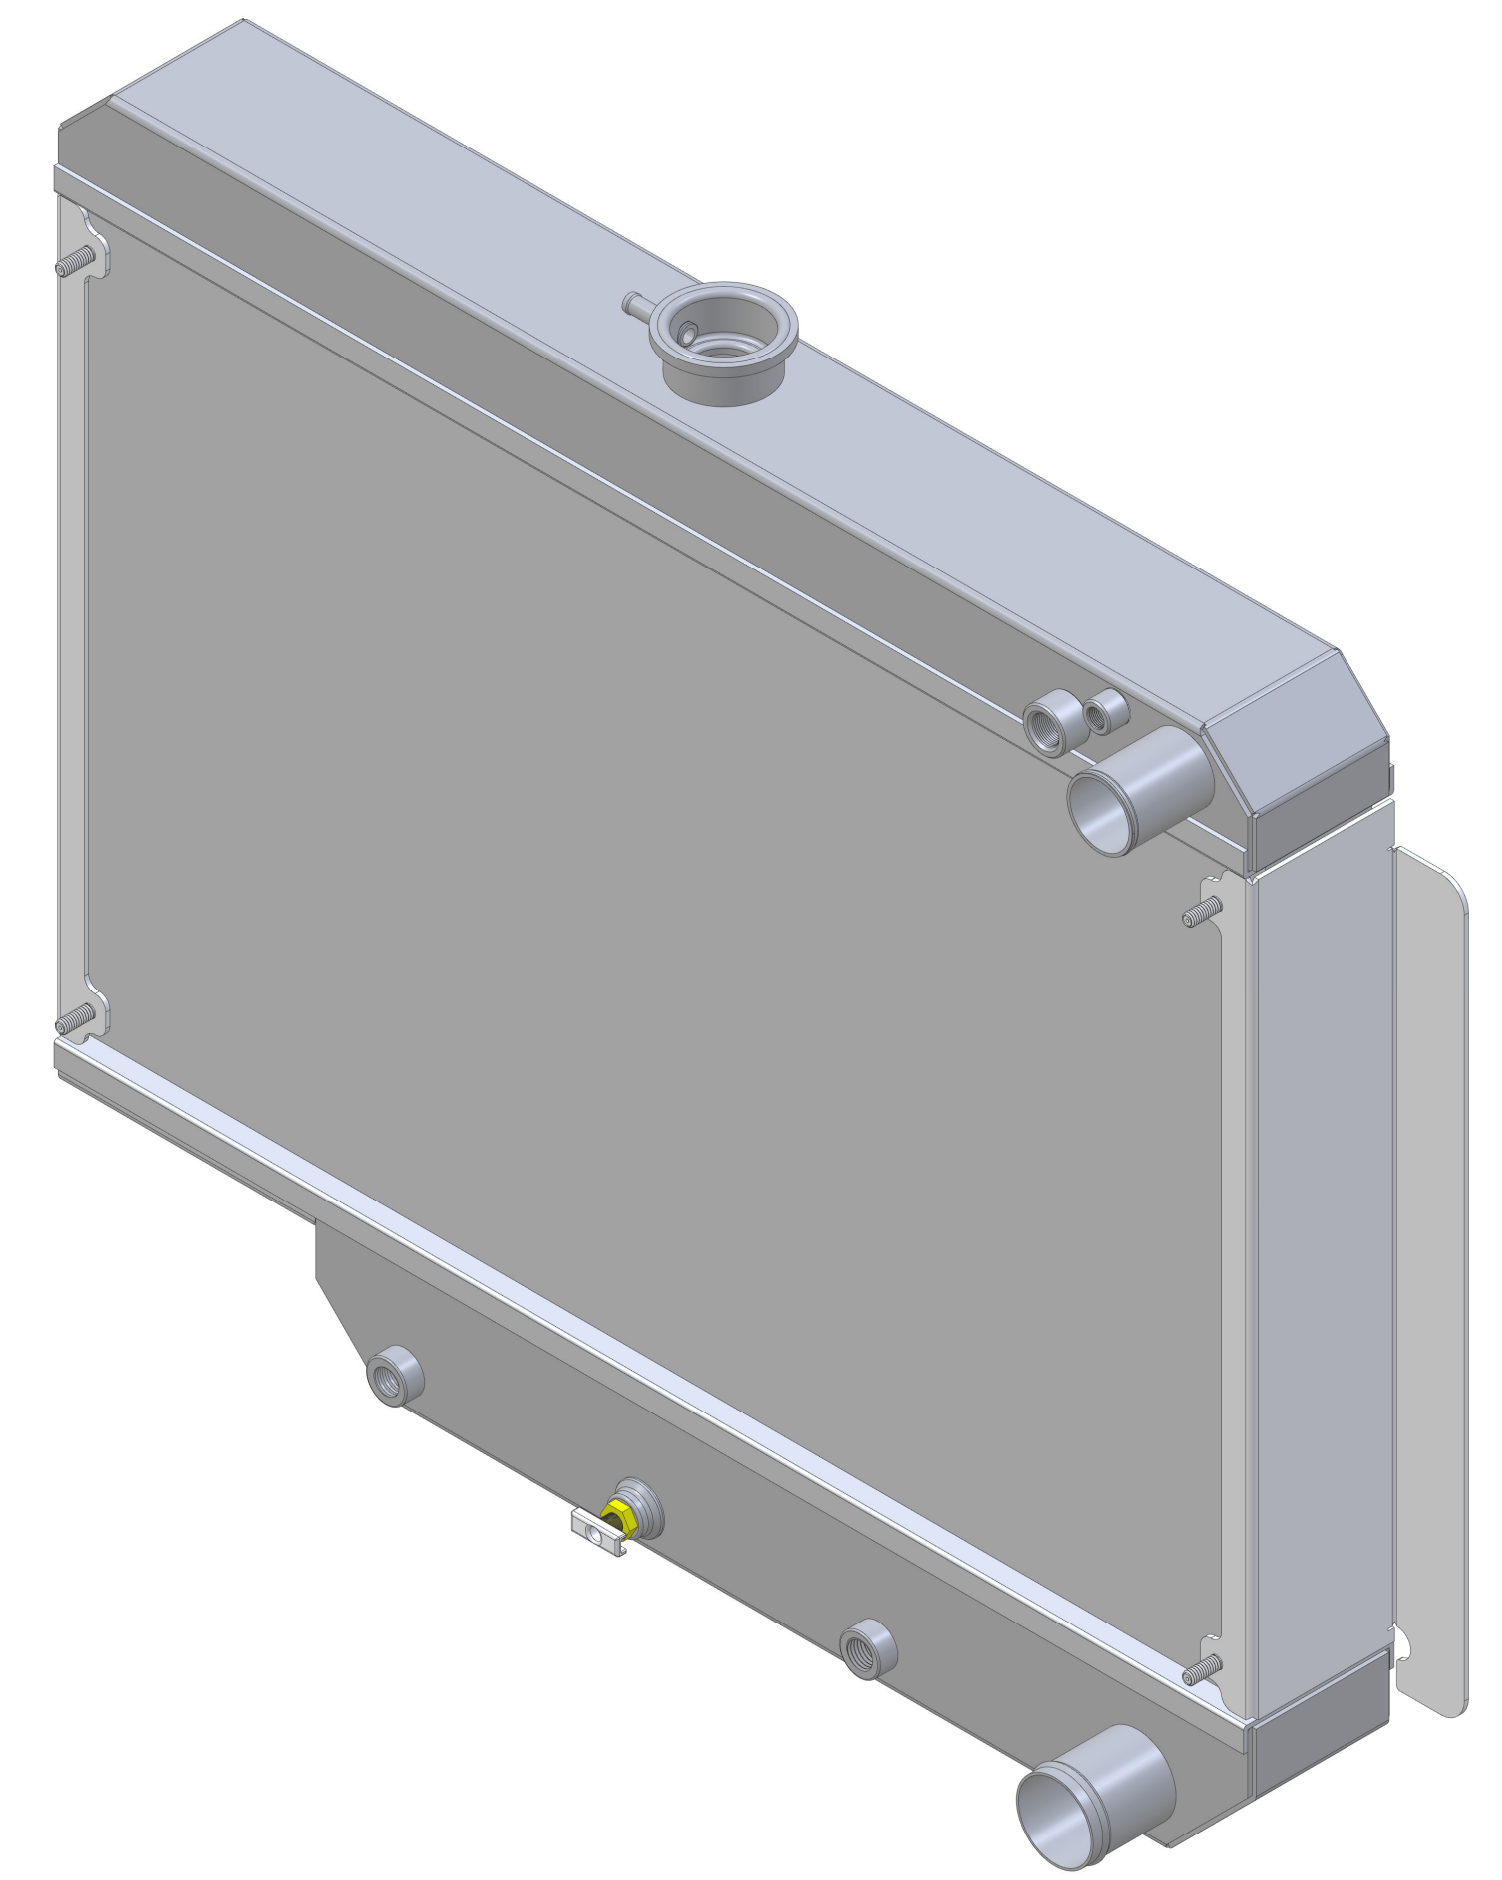

SKU #	Transmission	Core Size
1-10266-110LS	Automatic	Standard (2 Rows Of 1" Tubes)
1-10266-210LS	Automatic	Upgraded (2 Rows Of 1.25" Tubes)

  
 Custom Aluminum Radiators  
[www.wizardcooling.com](http://www.wizardcooling.com)