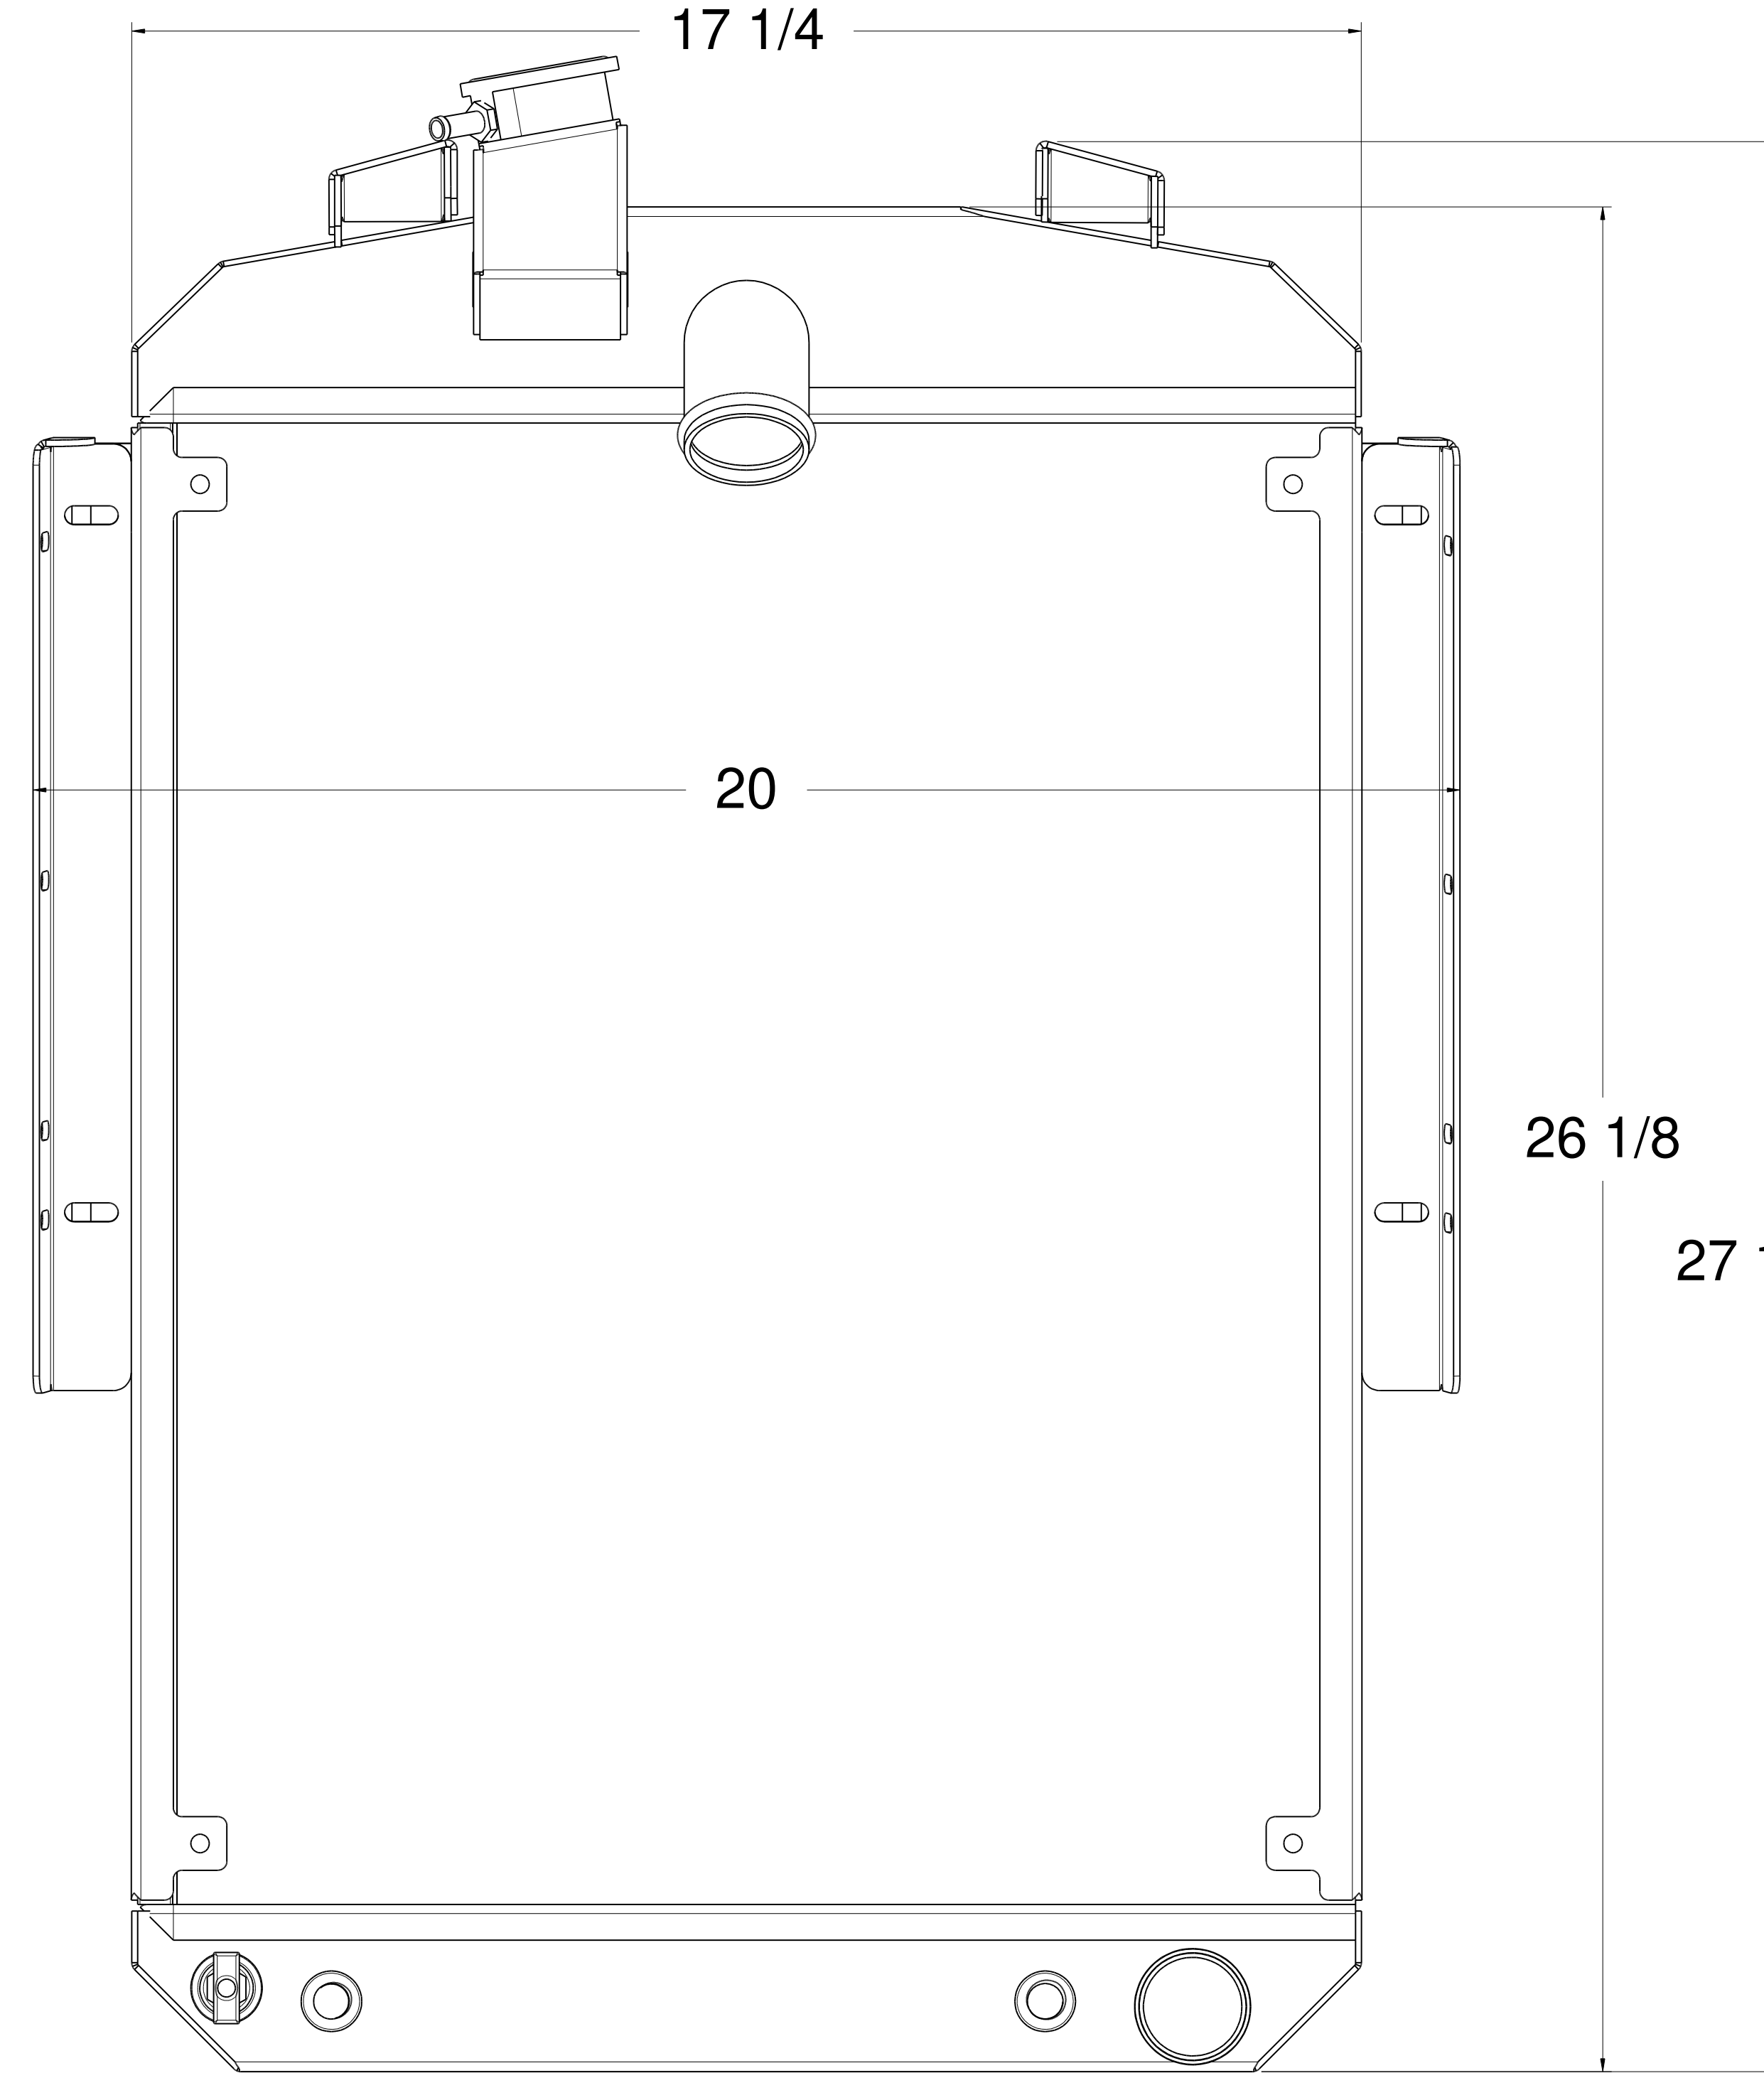

ZONE		REV	DESCRIPTION	DATE	APPROVED

 <p><b>Wizard</b> cooling Custom Aluminum Radiators</p>	DRAWN	DATE	<h1>36 Fargo Truck</h1>			
	CHECKED				<h1>92020-110</h1>	
	QA		SIZE	FSCM NO.		
	MFG		D			-
APPROVED		SCALE	1:1	SHEET		