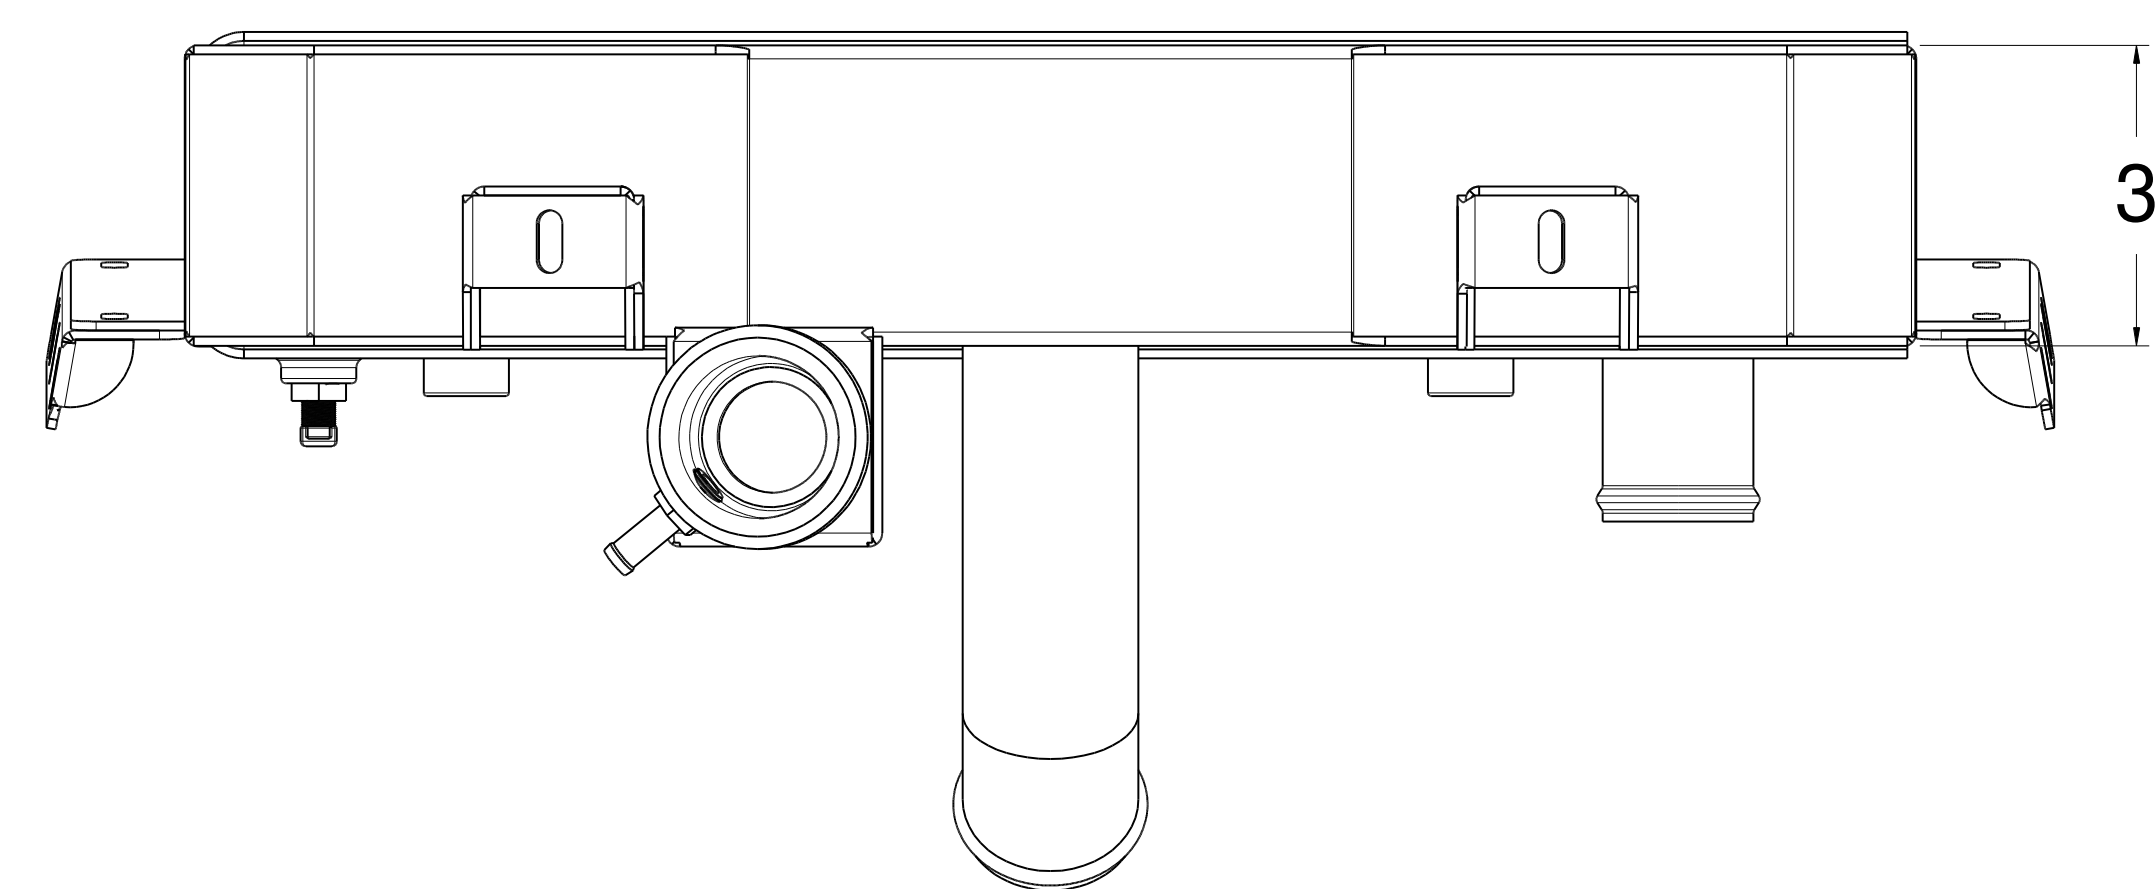

ZONE		REV	DESCRIPTION	DATE	APPROVED

 <p><b>Wizard</b> cooling Custom Aluminum Radiators</p>	DRAWN	DATE	<h1>36 Fargo Truck</h1>			
	CHECKED				<h1>92020-110</h1>	
	QA		SIZE	FSCM NO.		
	MFG		D			-
APPROVED		SCALE	1:1	SHEET		