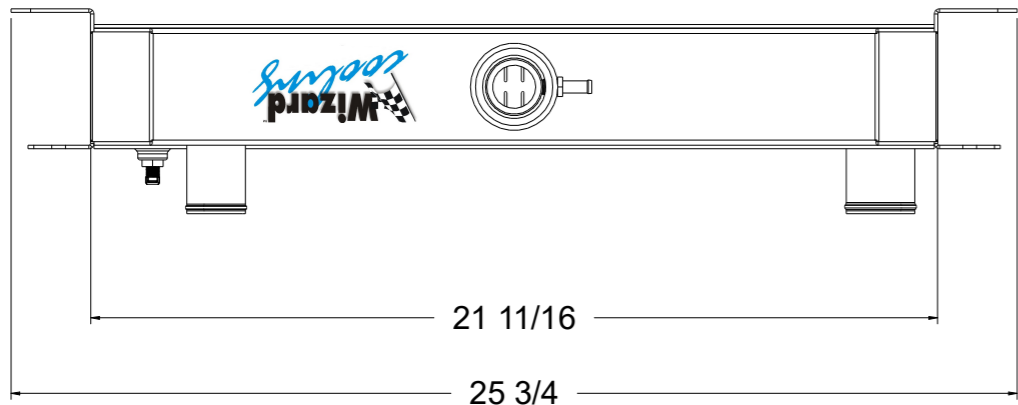

8 7 6 5 4 3 2 1

D

SKU #	Transmission	Core Size
1-1649-100	Manual	Standard (2 Rows Of 1" Tubes)
1-1649-200	Manual	Upgraded (2 Rows Of 1.25" Tubes)

C

B

A

www.wizardcooling.com

Contact Us:
716-655-6760