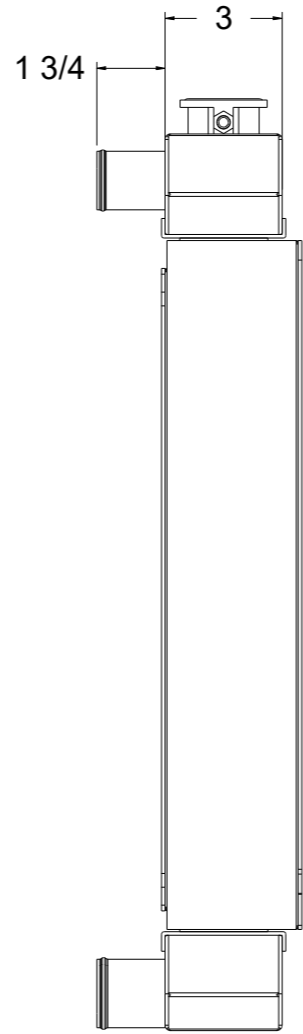

8 7 6 5 4 3 2 1

D

SKU #	Transmission	Core Size
1-1649-100	Manual	Standard (2 Rows Of 1" Tubes)
1-1649-200	Manual	Upgraded (2 Rows Of 1.25" Tubes)

C

B

A

www.wizardcooling.com

Contact Us:
716-655-6760

Part Number
1-1649-Radiator

8 7 6 5 4 3 2 1