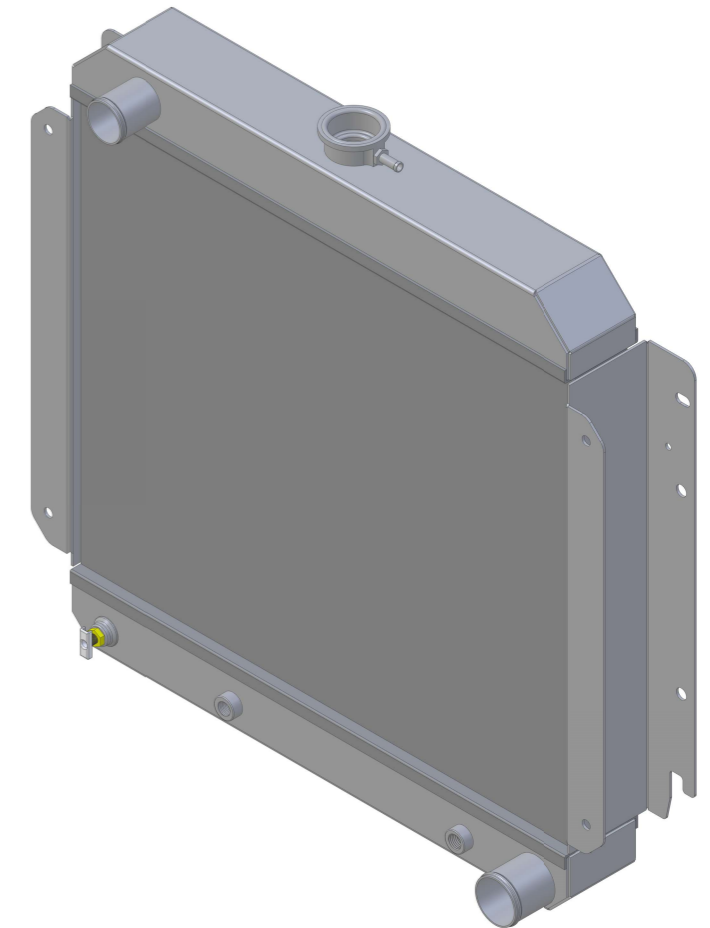

SKU #	Transmission	Core Size
1-1649-110	Automatic	Standard (2 Rows Of 1" Tubes)
1-1649-210	Automatic	Upgraded (2 Rows Of 1.25" Tubes)

**Wizard**  
*cooling*  
Custom Aluminum Radiators  
[www.wizardcooling.com](http://www.wizardcooling.com)