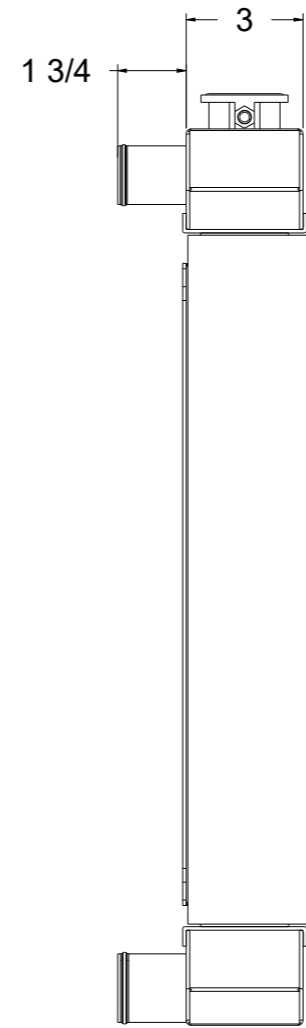

SKU #	Transmission	Core Size
1-1649-110	Automatic	Standard (2 Rows Of 1" Tubes)
1-1649-210	Automatic	Upgraded (2 Rows Of 1.25" Tubes)

**Wizard**  
*cooling*  
Custom Aluminum Radiators  
[www.wizardcooling.com](http://www.wizardcooling.com)