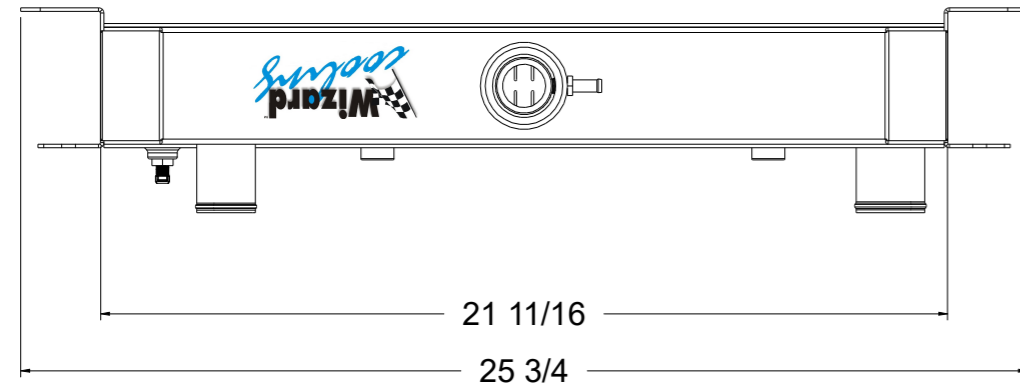

SKU #	Transmission	Core Size
1-1649-110	Automatic	Standard (2 Rows Of 1" Tubes)
1-1649-210	Automatic	Upgraded (2 Rows Of 1.25" Tubes)

**Wizard**  
*cooling*  
Custom Aluminum Radiators  
[www.wizardcooling.com](http://www.wizardcooling.com)