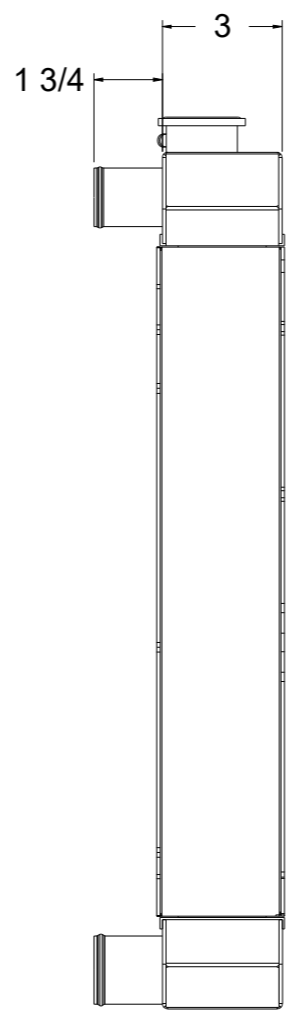

SKU #	Transmission	Core Size
1-1650-100	Manual	Standard (2 Rows Of 1" Tubes)
1-1650-200	Manual	Upgraded (2 Rows Of 1.25" Tubes)

Wizard
cooling
Custom Aluminum Radiators
www.wizardcooling.com

Contact Us:
716-655-6760

Part Number
1-1650-Radiator