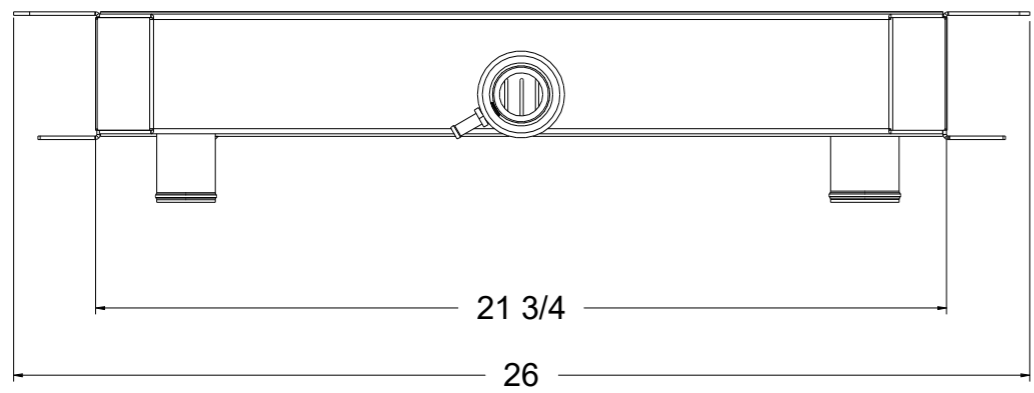

SKU #	Transmission	Core Size
1-1650-100	Manual	Standard (2 Rows Of 1" Tubes)
1-1650-200	Manual	Upgraded (2 Rows Of 1.25" Tubes)

Wizard
cooling
Custom Aluminum Radiators
www.wizardcooling.com

Contact Us:
716-655-6760