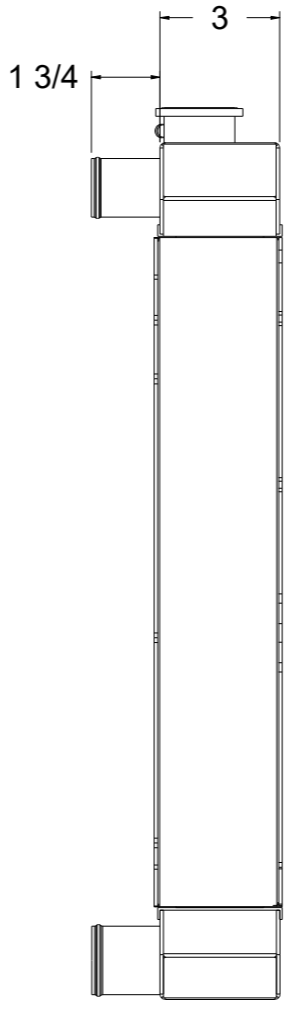

8 7 6 5 4 3 2 1

D

SKU #	Transmission	Core Size
1-1650-110	Automatic	Standard (2 Rows Of 1" Tubes)
1-1650-210	Automatic	Upgraded (2 Rows Of 1.25" Tubes)

C

B

A

www.wizardcooling.com

Contact Us:
716-655-6760

Part Number
1-1650-Radiator

8 7 6 5 4 3 2 1