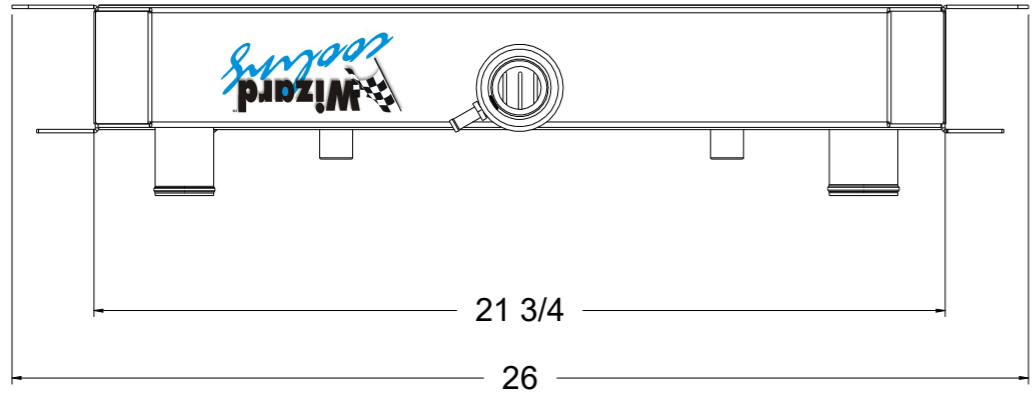

8 7 6 5 4 3 2 1

D

SKU #	Transmission	Core Size
1-1650-110	Automatic	Standard (2 Rows Of 1" Tubes)
1-1650-210	Automatic	Upgraded (2 Rows Of 1.25" Tubes)

C

B

A

www.wizardcooling.com

Contact Us:
716-655-6760