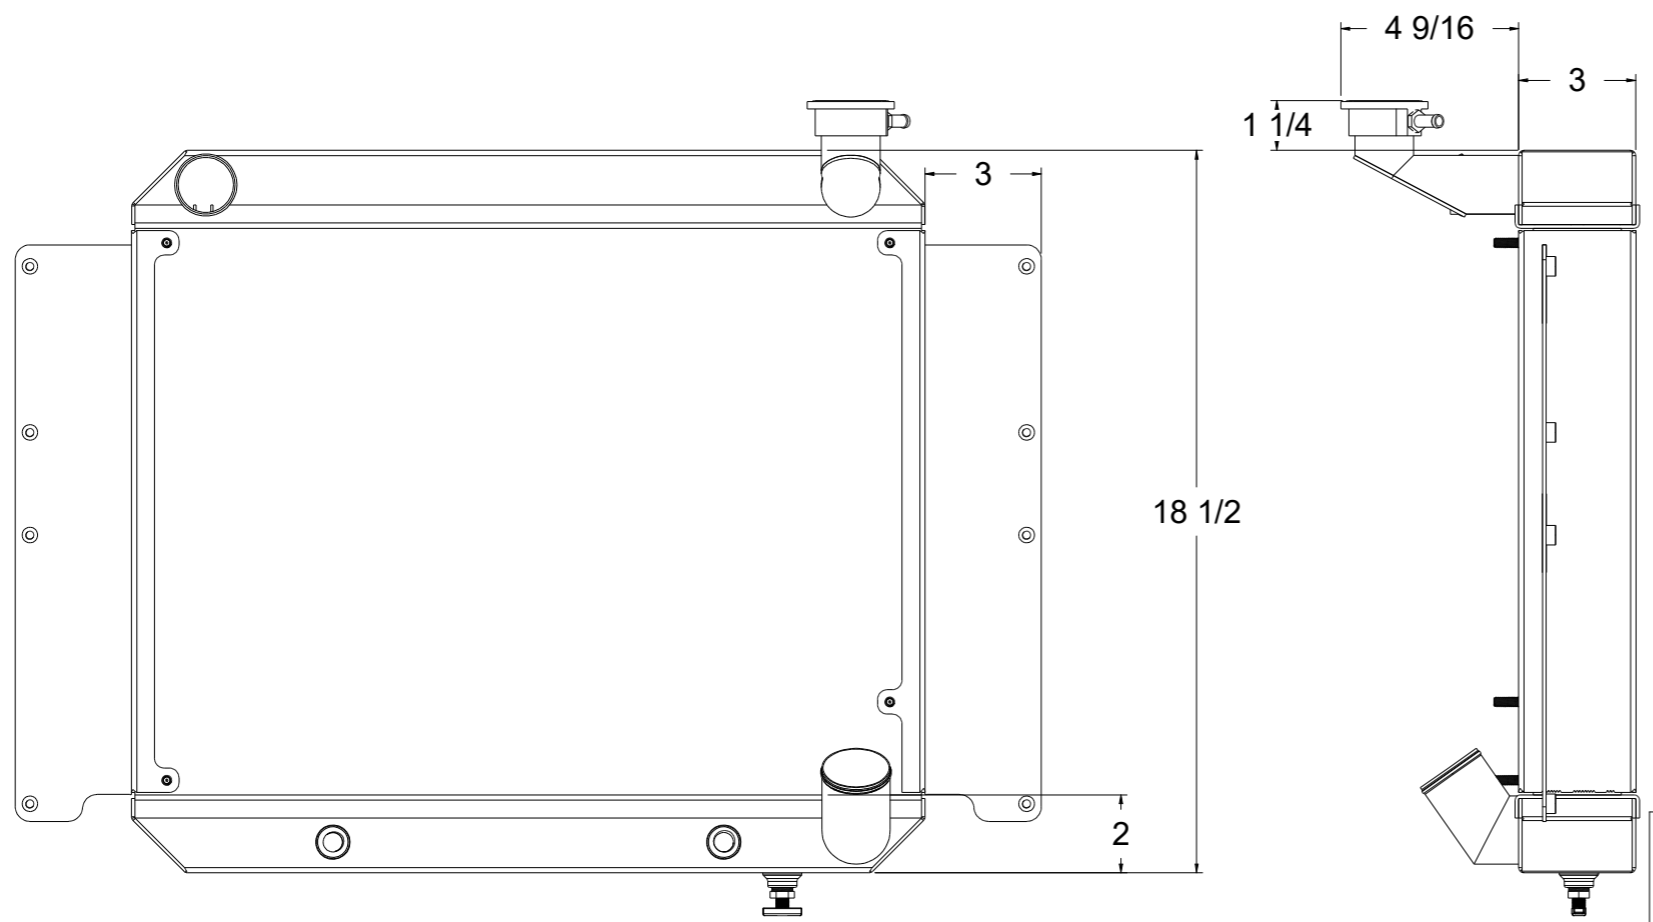

8 7 6 5 4 3 2 1

D

D

SKU #	Transmission	Core Size
1-1653-110	Automatic	Standard (2 Rows Of 1" Tubes)
1-1653-210	Automatic	Upgraded (2 Rows Of 1.25" Tubes)

C

C

B

B