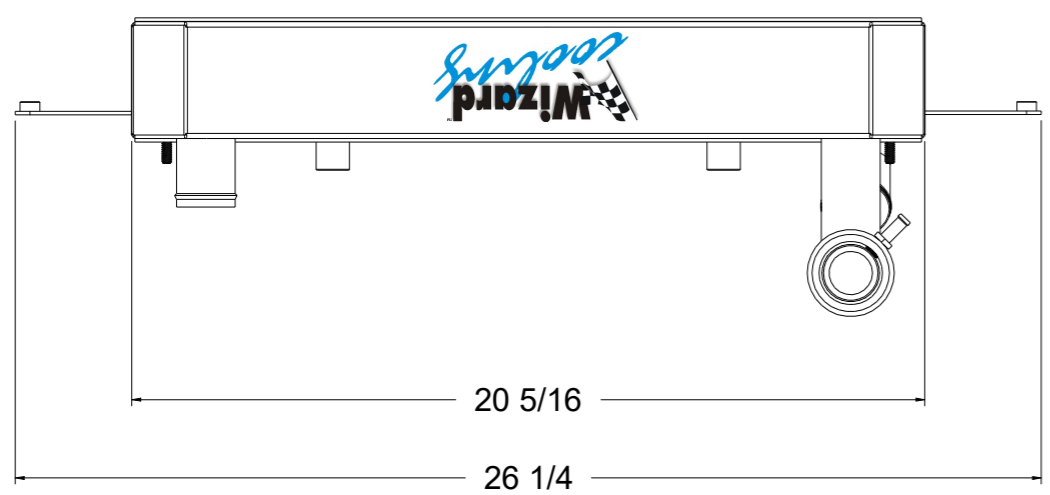

8 7 6 5 4 3 2 1

D

D

SKU #	Transmission	Core Size
1-1653-110	Automatic	Standard (2 Rows Of 1" Tubes)
1-1653-210	Automatic	Upgraded (2 Rows Of 1.25" Tubes)

C

C

B

B