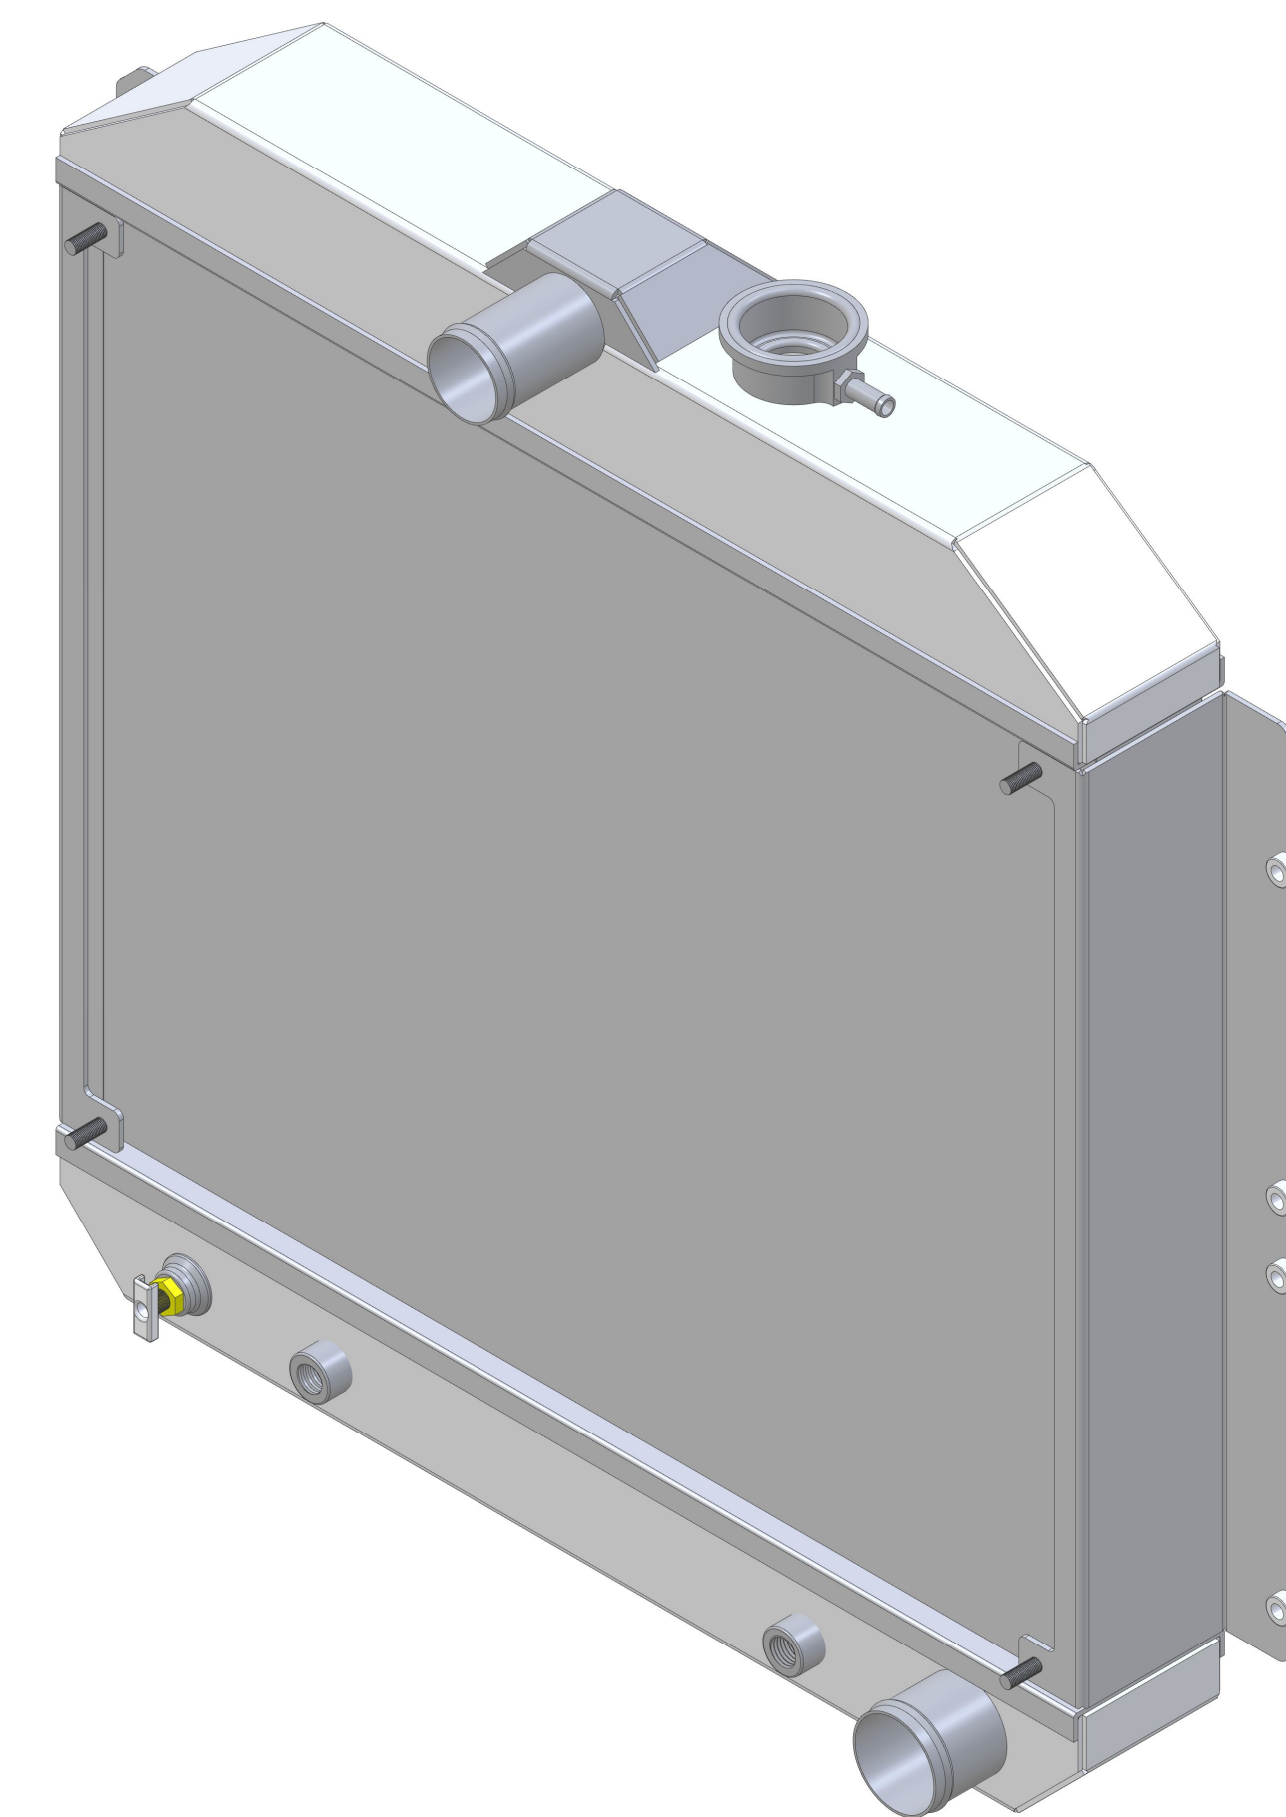

SKU #	Transmission	Core Size
1-10024-110	Automatic	Standard (2 Rows Of 1" Tubes)
1-10024-210	Automatic	Upgraded (2 Rows Of 1.25" Tubes)

www.wizardcooling.com

Contact Us:
716-655-6760

Part Number
1-10024-Radiator