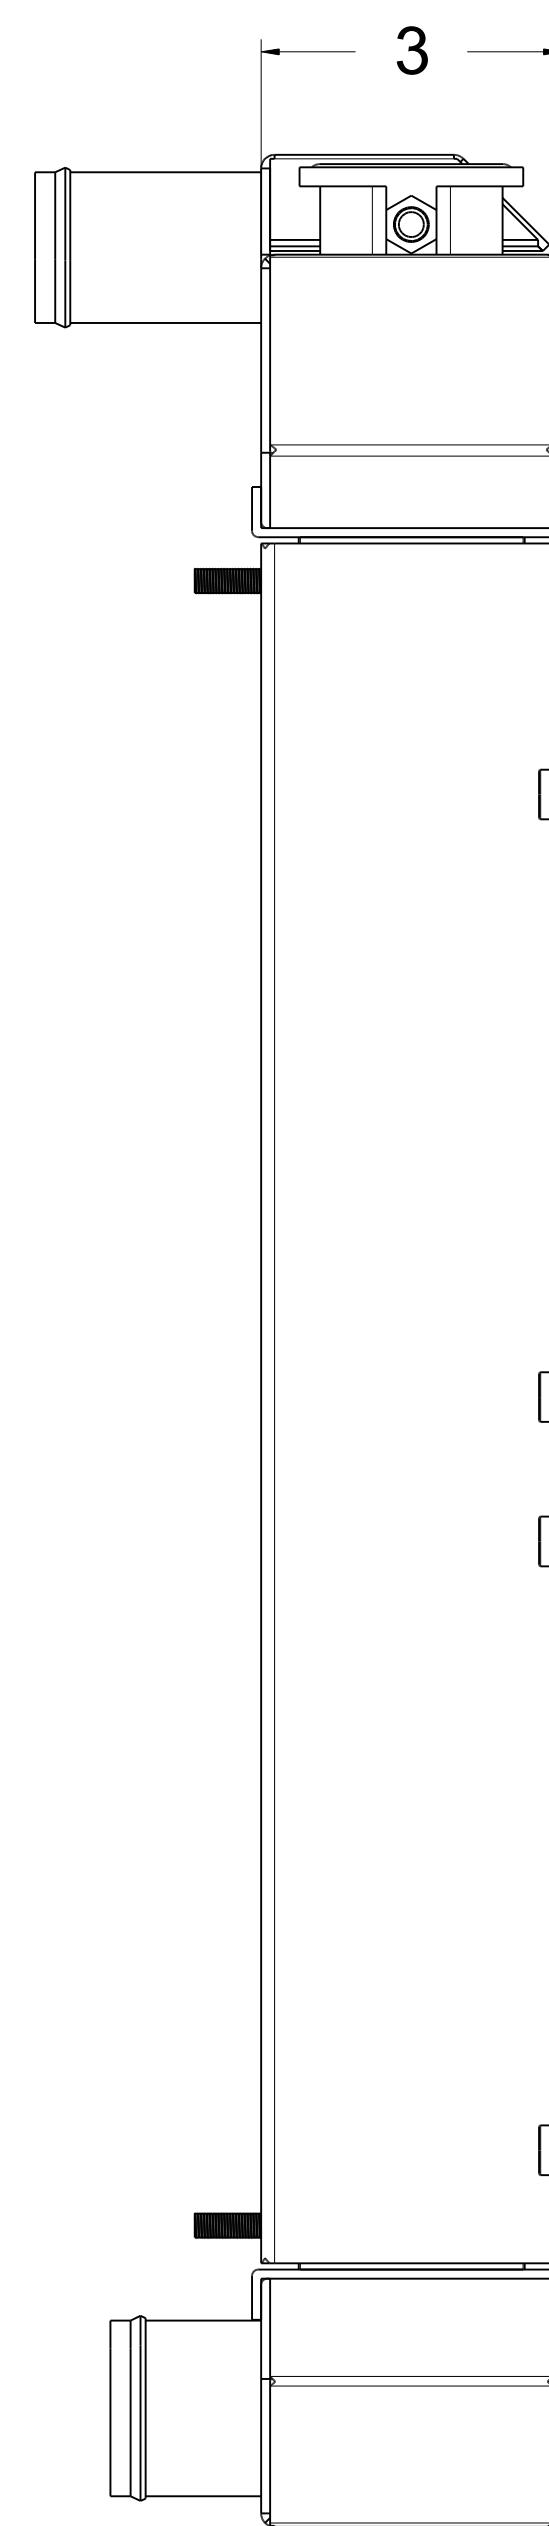

SKU #	Transmission	Core Size
1-10024-110	Automatic	Standard (2 Rows Of 1" Tubes)
1-10024-210	Automatic	Upgraded (2 Rows Of 1.25" Tubes)

www.wizardcooling.com

Contact Us:
716-655-6760

Part Number
1-10024-Radiator