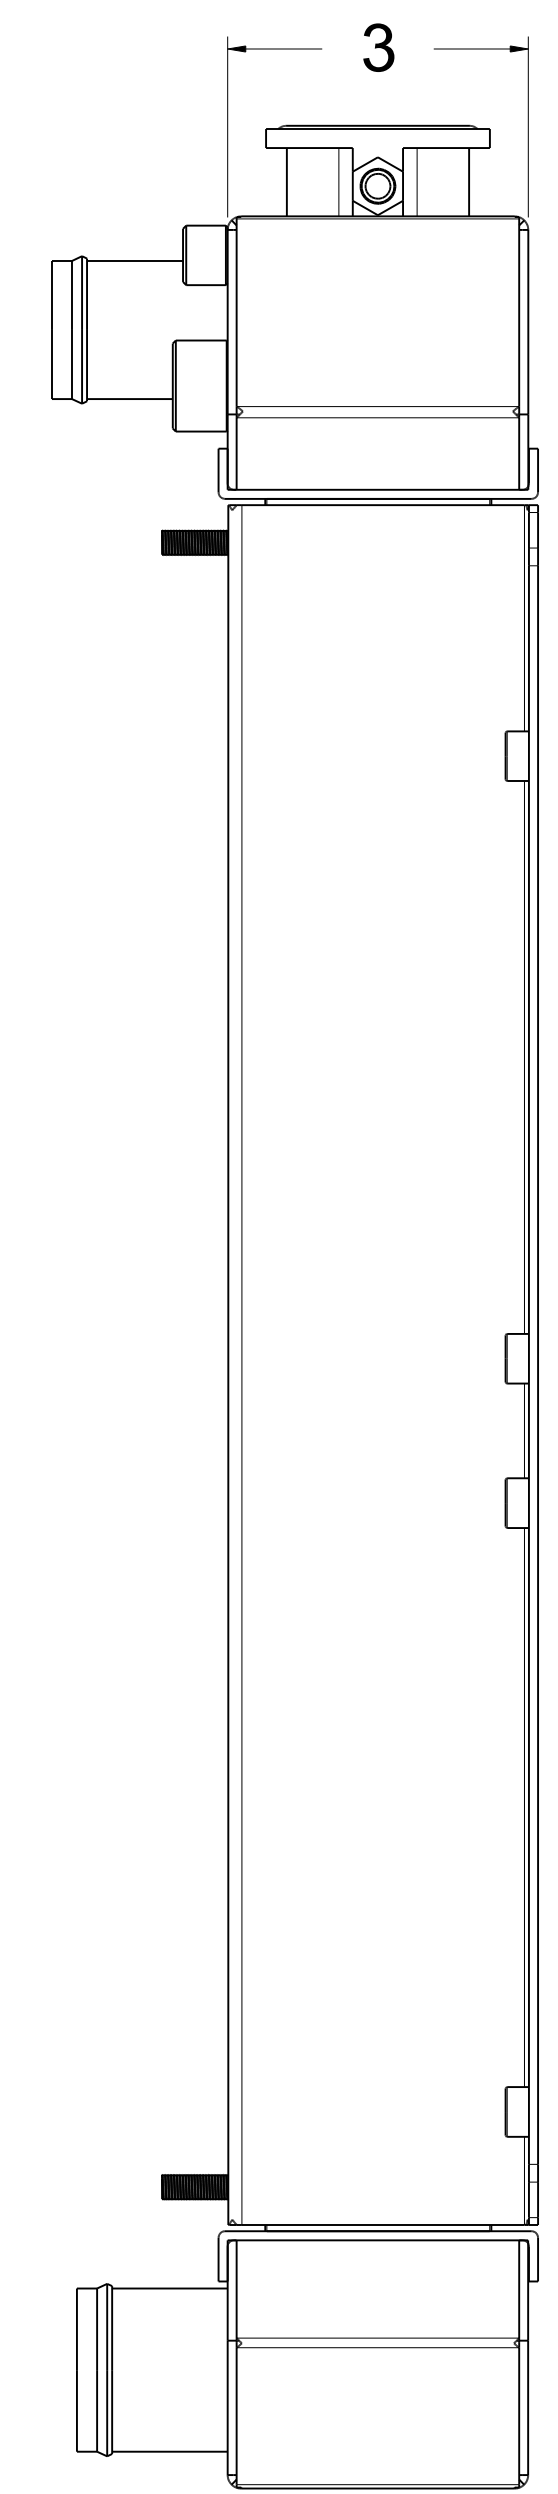

SKU #	Transmission	Core Size
1-10024-110LS	Automatic	Standard (2 Rows Of 1" Tubes)
1-10024-210LS	Automatic	Upgraded (2 Rows Of 1.25" Tubes)

Wizard
cooling
 Custom Aluminum Radiators
www.wizardcooling.com