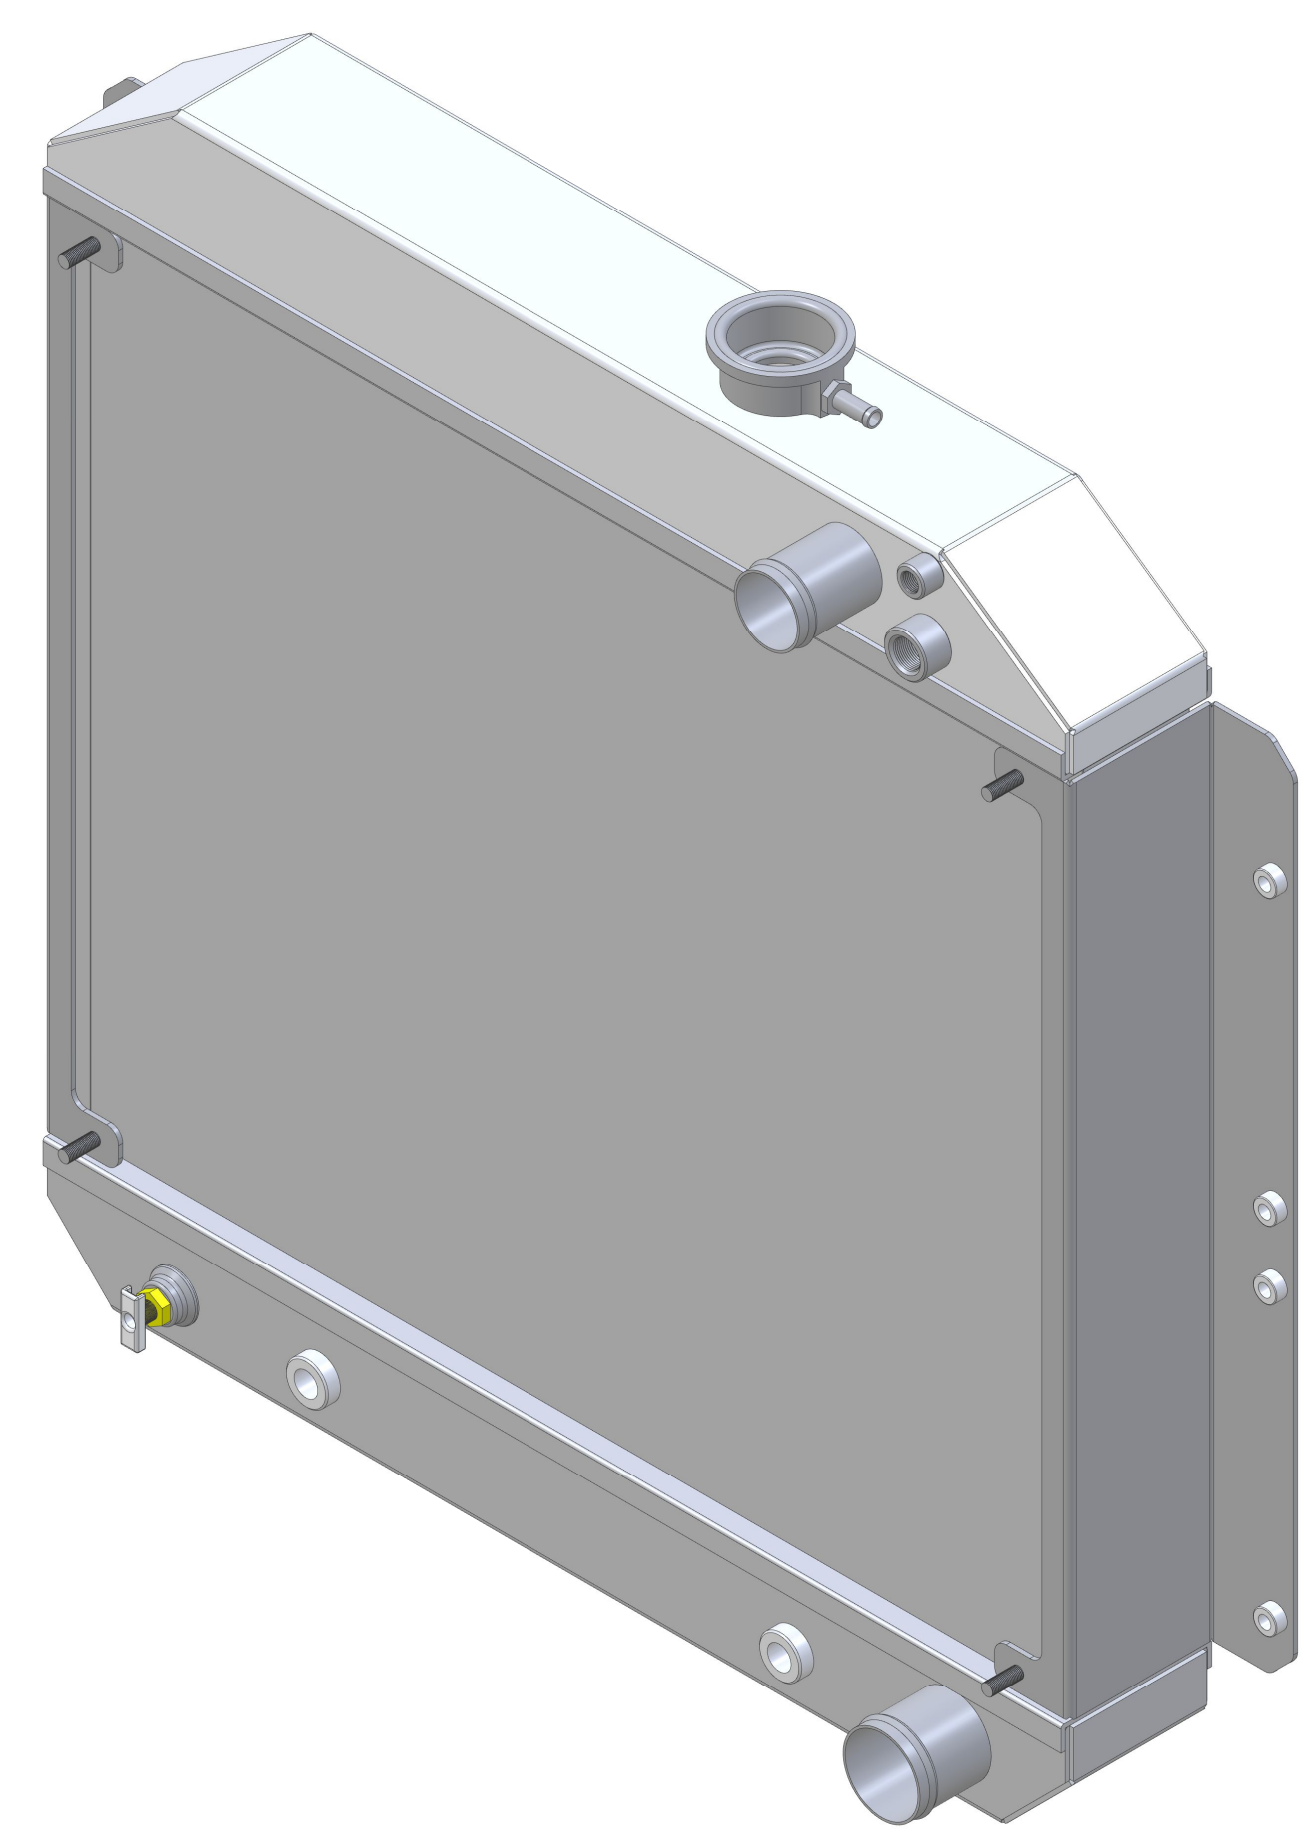

SKU #	Transmission	Core Size
1-10024-110LS	Automatic	Standard (2 Rows Of 1" Tubes)
1-10024-210LS	Automatic	Upgraded (2 Rows Of 1.25" Tubes)

Wizard
cooling
 Custom Aluminum Radiators
www.wizardcooling.com