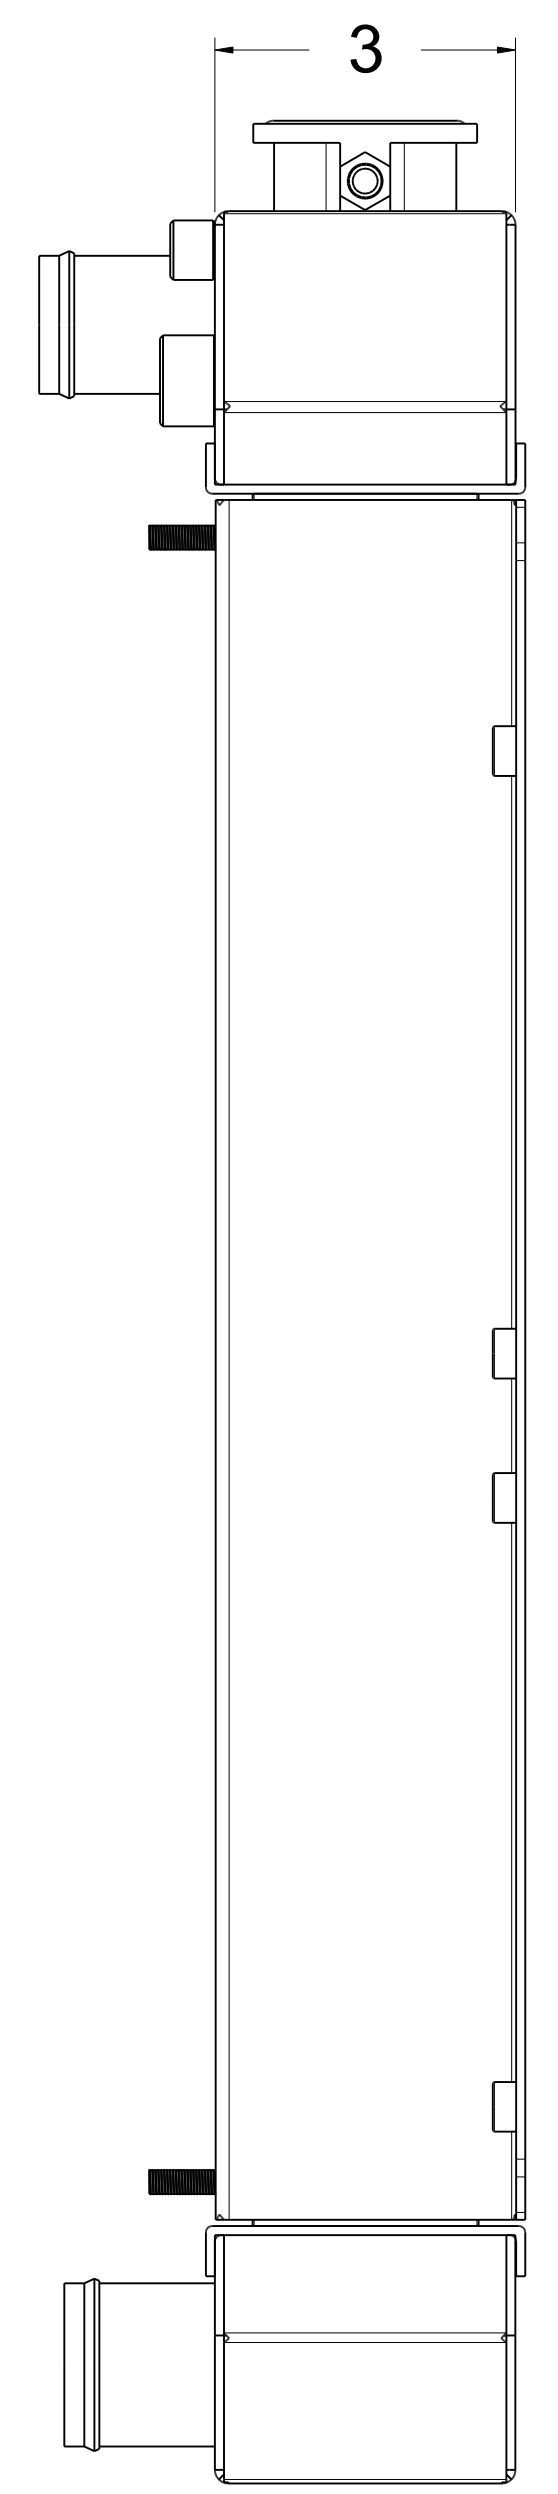

SKU #	Transmission	Core Size
1-10024-100LS	Manual	Standard (2 Rows Of 1" Tubes)
1-10024-200LS	Manual	Upgraded (2 Rows Of 1.25" Tubes)

 Custom Aluminum Radiators
www.wizardcooling.com

Contact Us:
 716-655-6760

Part Number
1-10024-Radiator