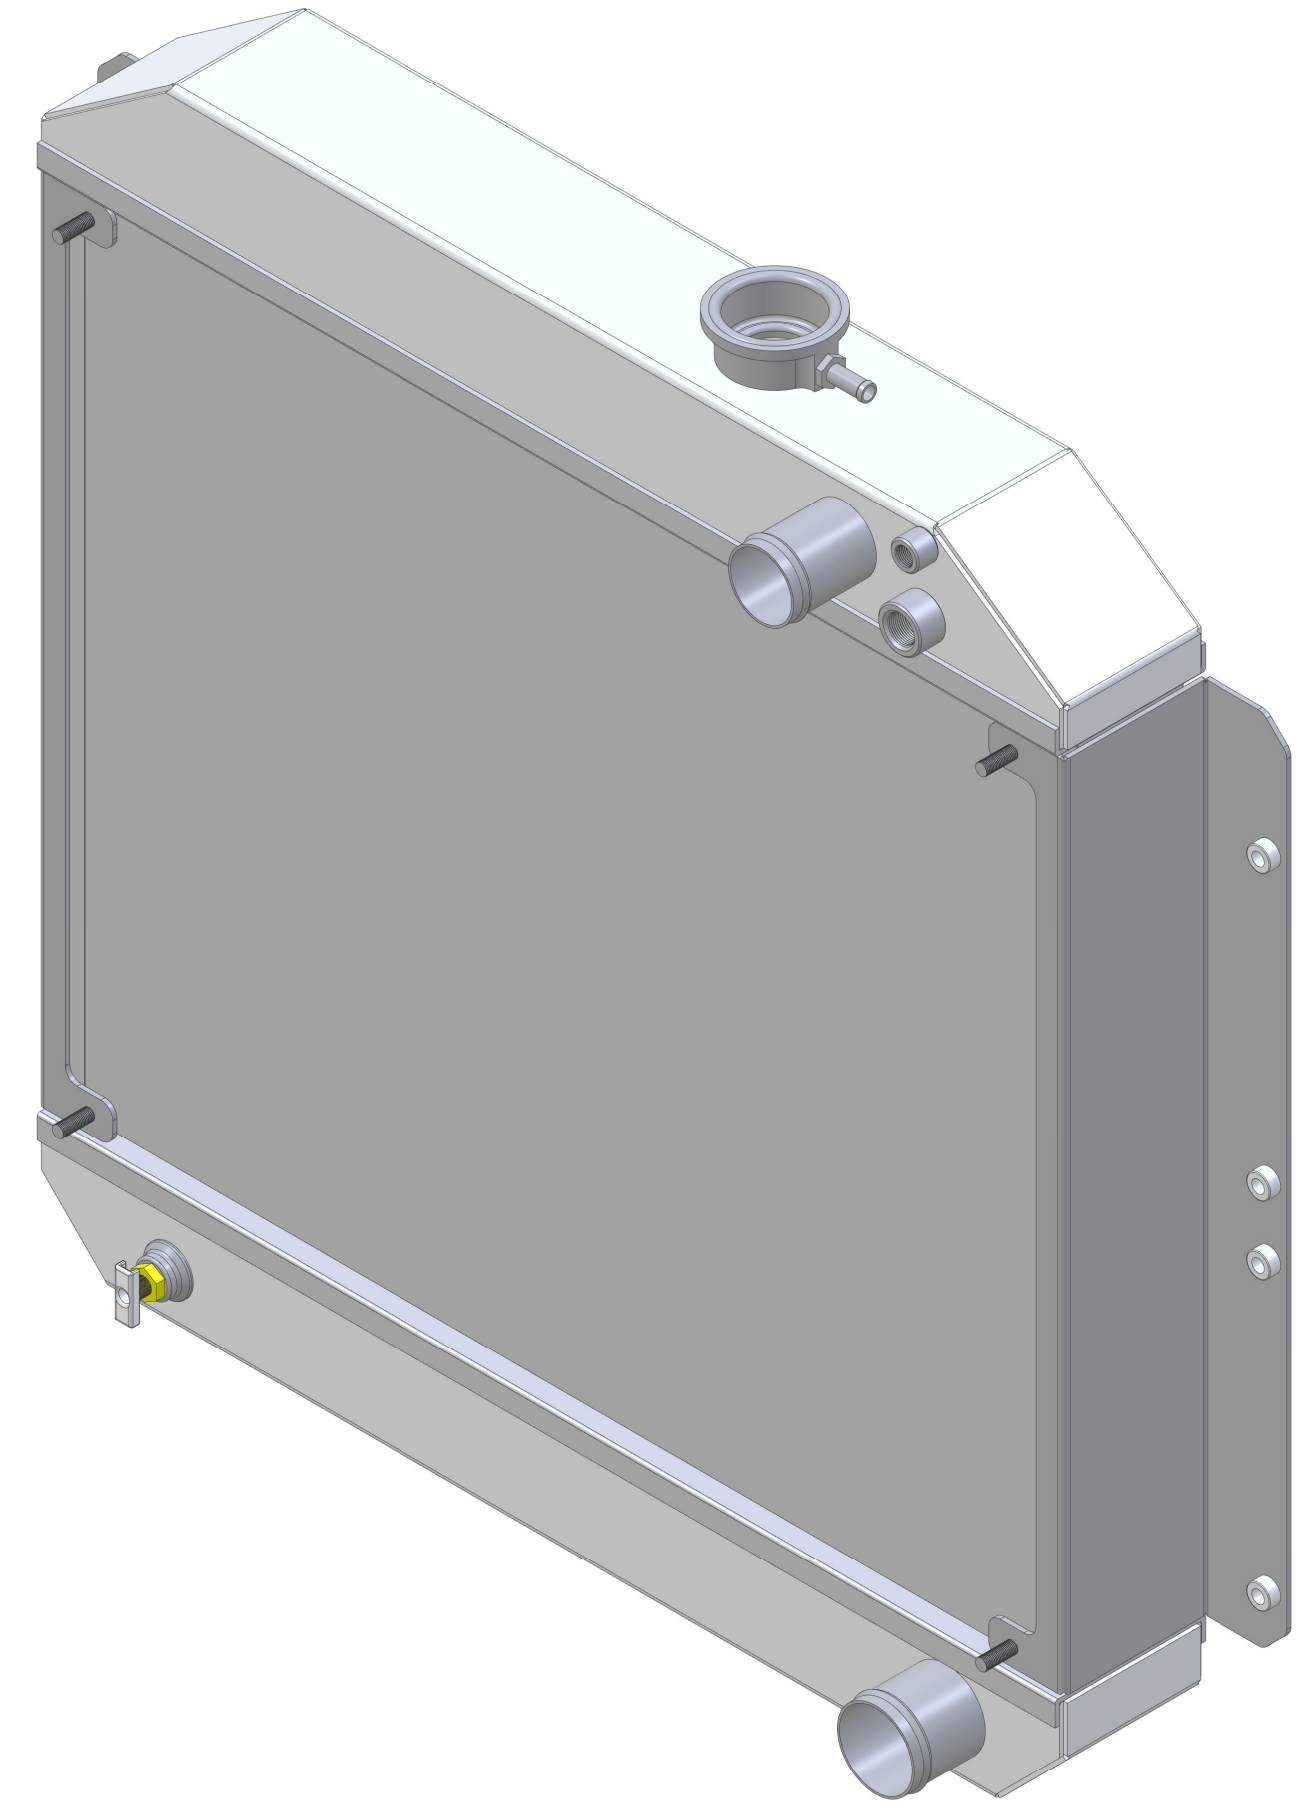

SKU #	Transmission	Core Size
1-10024-100LS	Manual	Standard (2 Rows Of 1" Tubes)
1-10024-200LS	Manual	Upgraded (2 Rows Of 1.25" Tubes)

 Custom Aluminum Radiators
www.wizardcooling.com

Contact Us:
 716-655-6760

Part Number
1-10024-Radiator