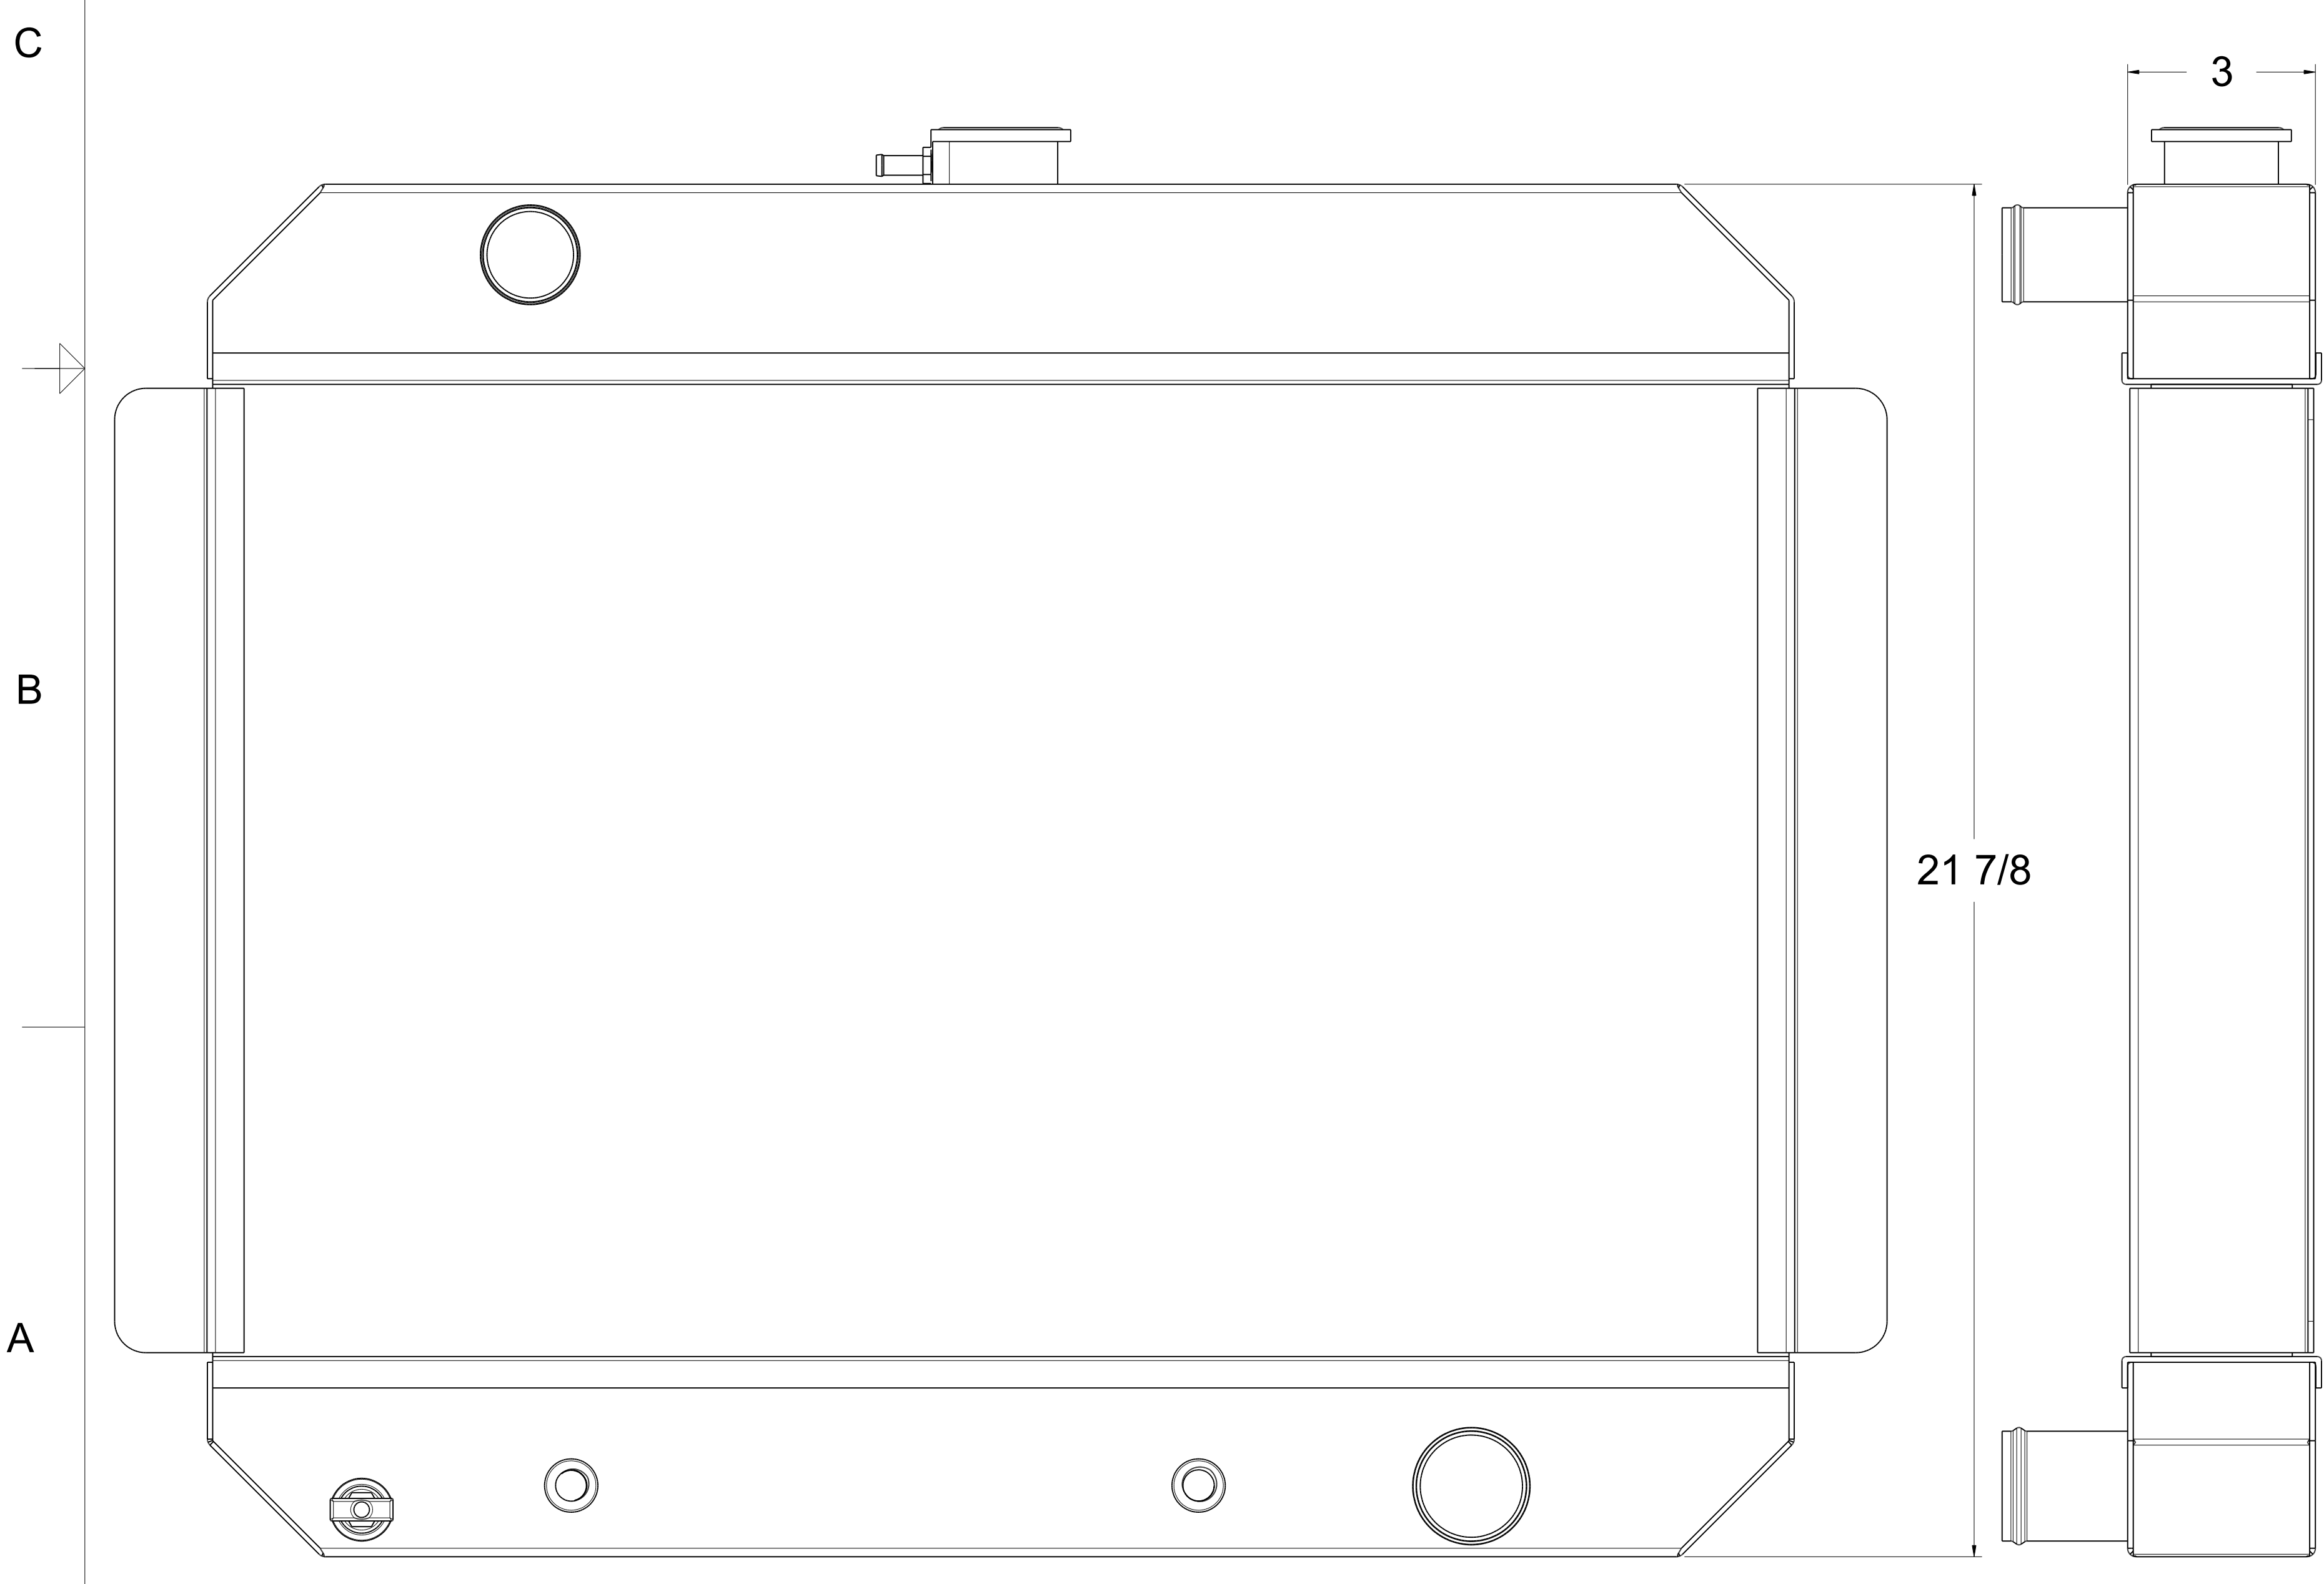

SKU #	Transmission	Core Size
1-10267-110	Automatic	Standard (2 Rows Of 1" Tubes)
1-10267-210	Automatic	Upgraded (2 Rows Of 1.25" Tubes)

www.wizardcooling.com

Contact Us:
716-655-6760

Part Number
1-10267-Radiator