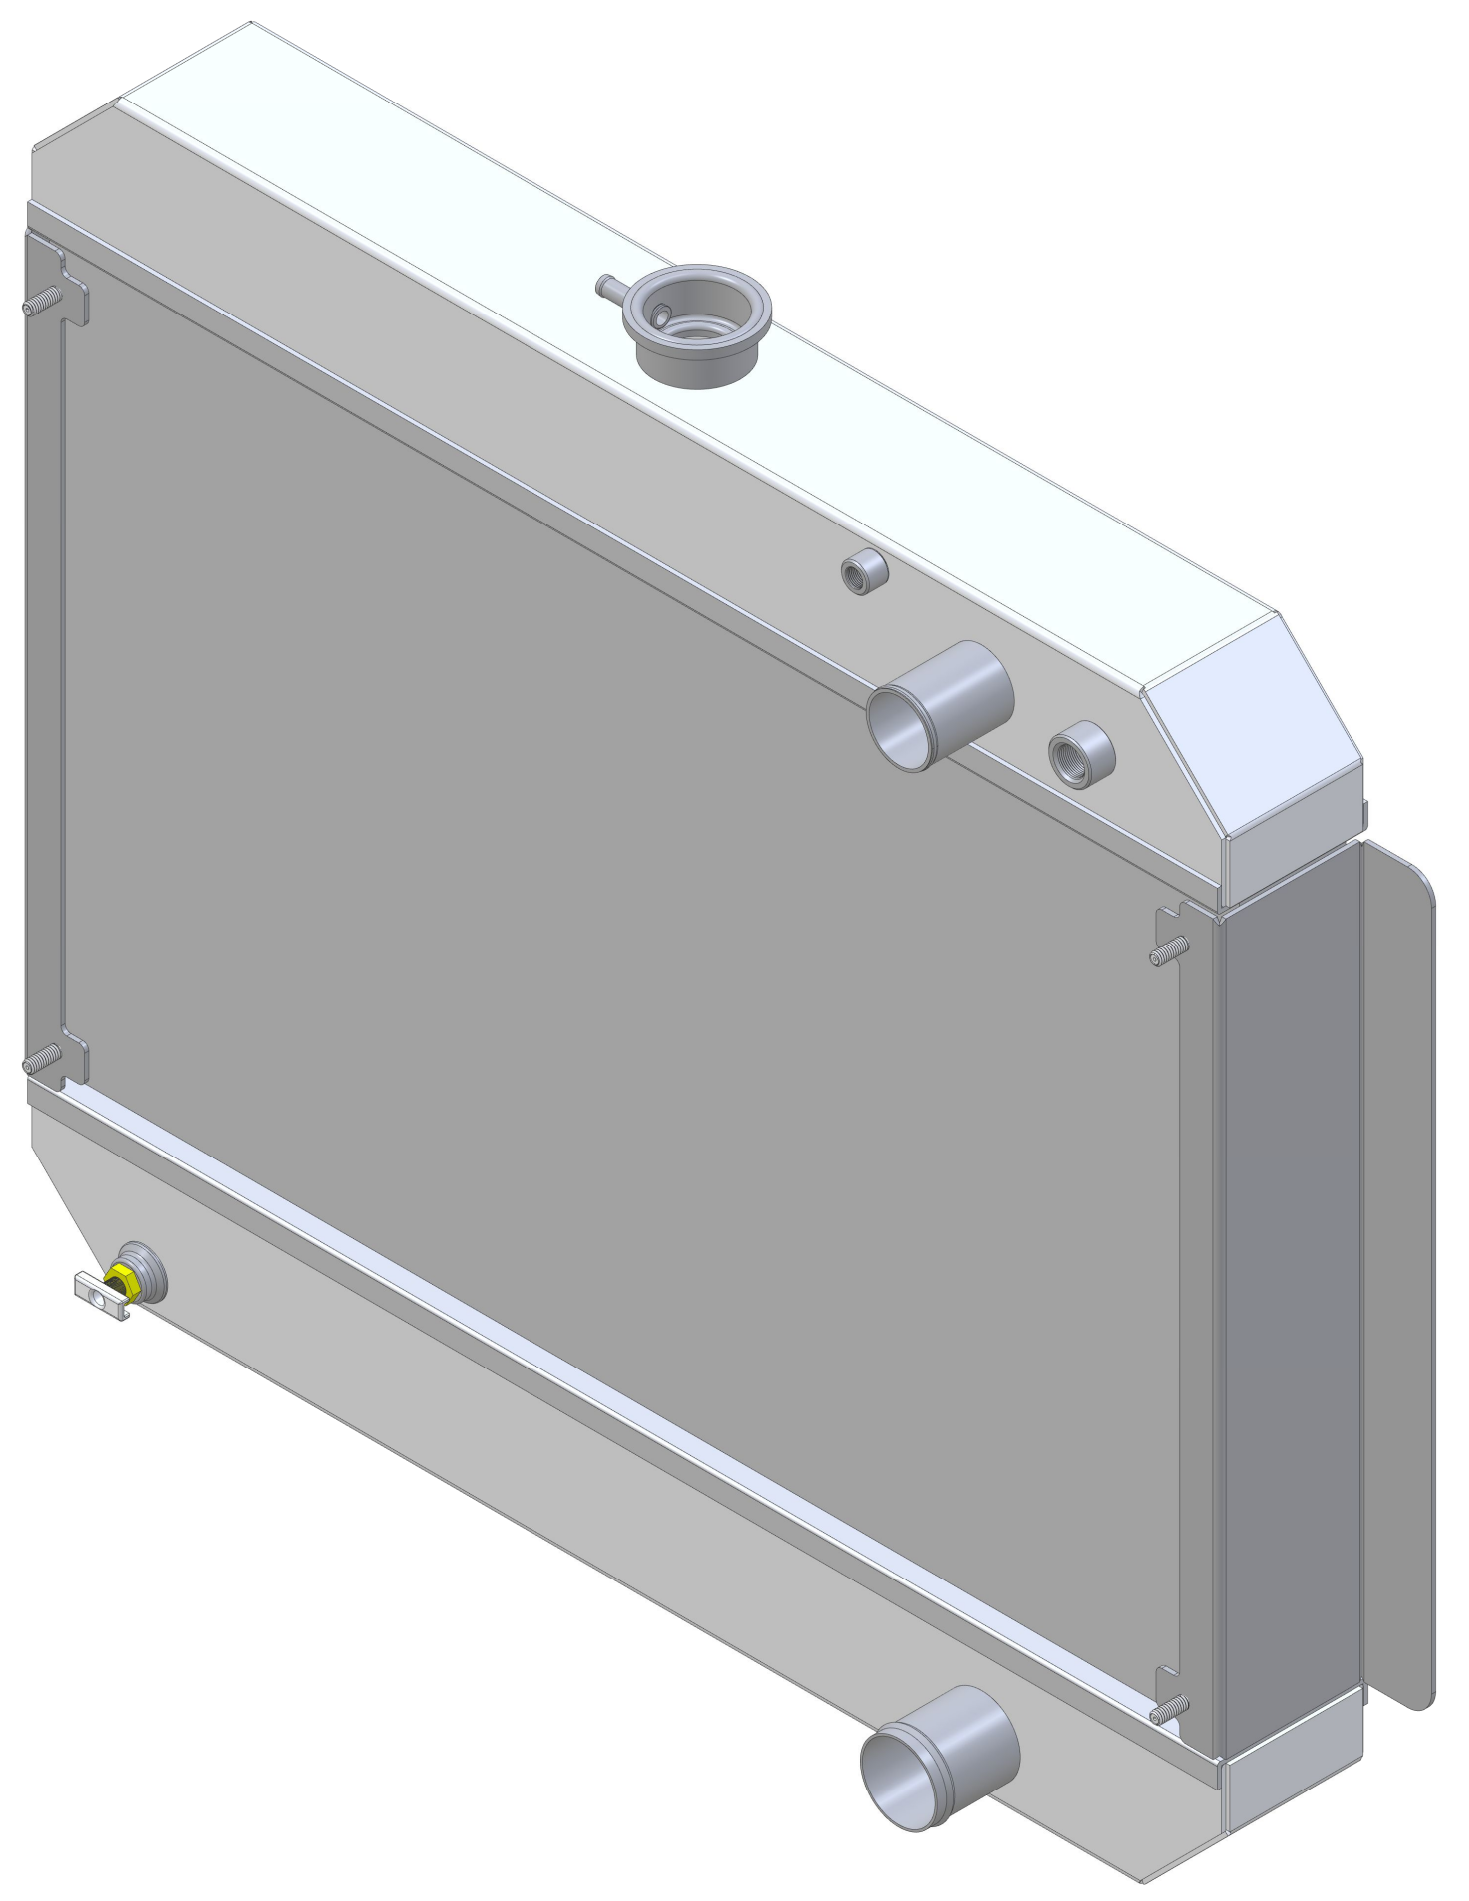

SKU #	Transmission	Core Size
1-10267-100LS	Manual	Standard (2 Rows Of 1" Tubes)
1-10267-200LS	Manual	Upgraded (2 Rows Of 1.25" Tubes)

www.wizardcooling.com

Contact Us:  
716-655-6760

Part Number  
**1-10267-LS Radiator**