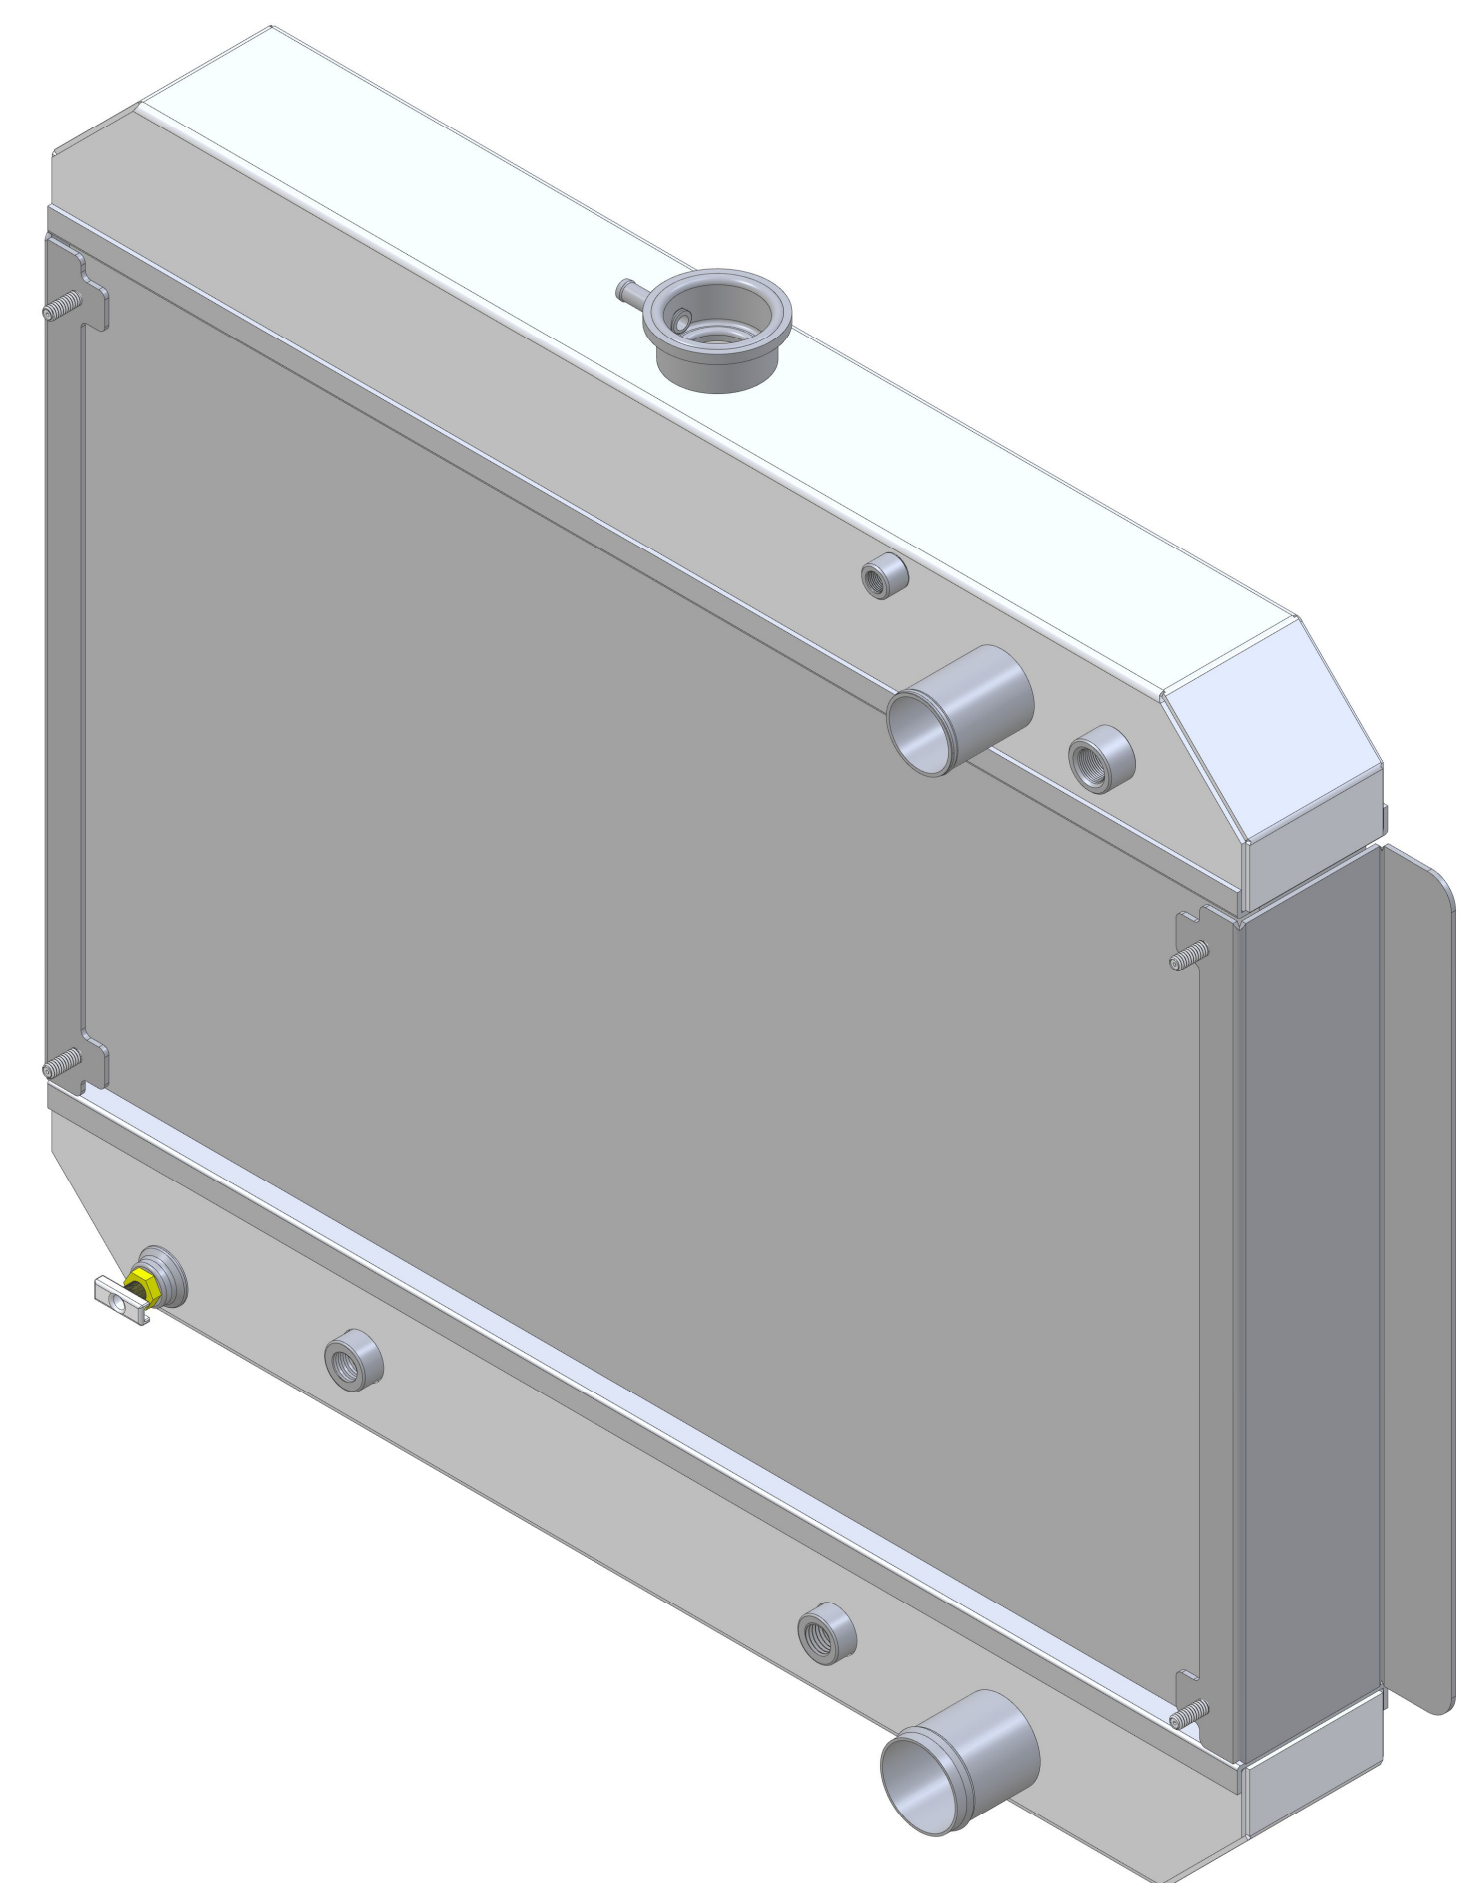

SKU #	Transmission	Core Size
1-10267-110LS	Automatic	Standard (2 Rows Of 1" Tubes)
1-10267-210LS	Automatic	Upgraded (2 Rows Of 1.25" Tubes)

Wizard
cooling
Custom Aluminum Radiators
www.wizardcooling.com

Contact Us:
716-655-6760

Part Number
1-10267-LS Radiator