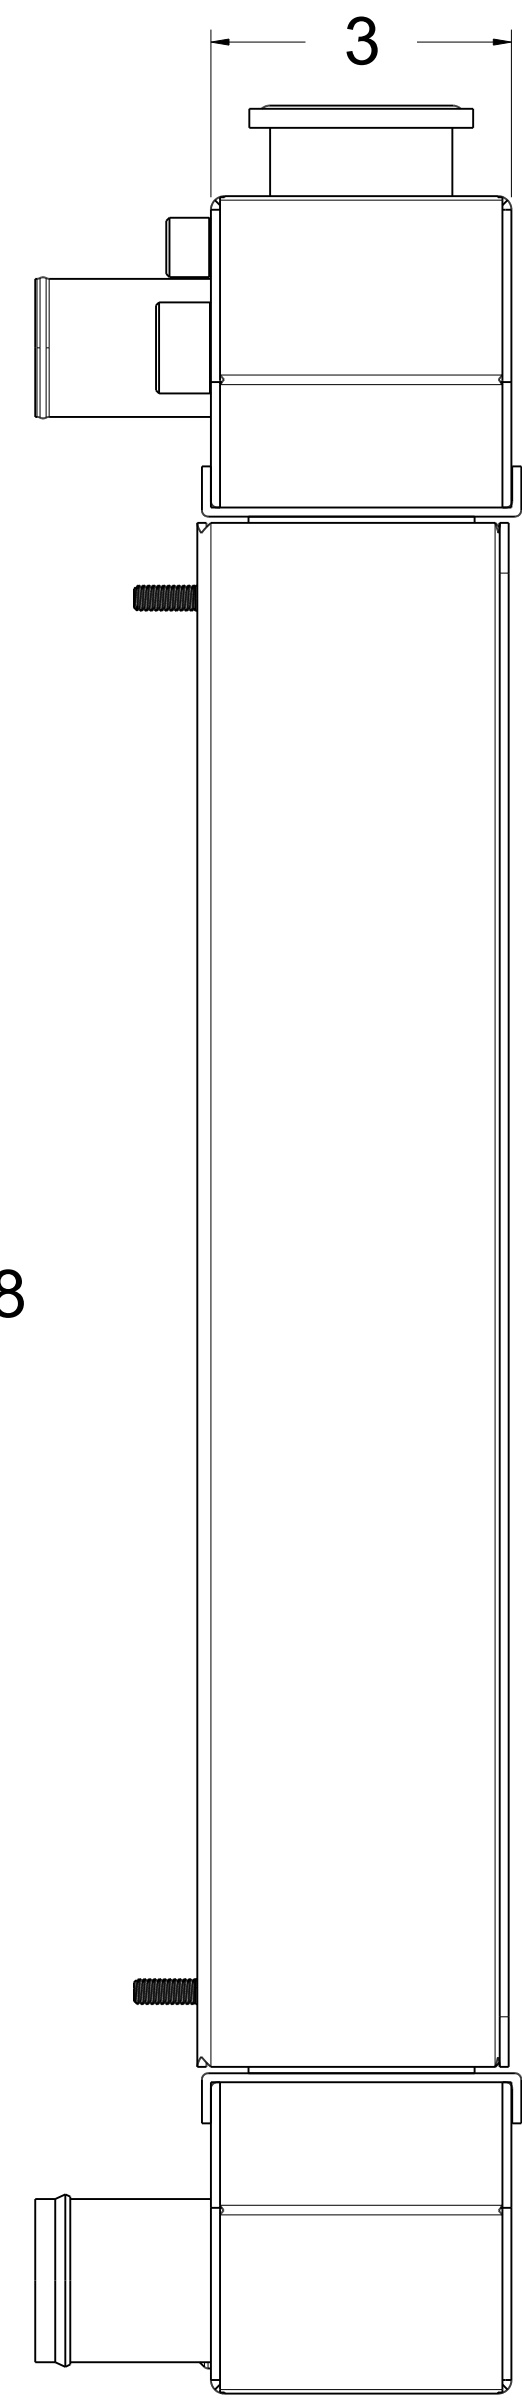

SKU #	Transmission	Core Size
1-10267-110LS	Automatic	Standard (2 Rows Of 1" Tubes)
1-10267-210LS	Automatic	Upgraded (2 Rows Of 1.25" Tubes)

Wizard
cooling
Custom Aluminum Radiators
www.wizardcooling.com

Contact Us:
716-655-6760

Part Number
1-10267-LS Radiator