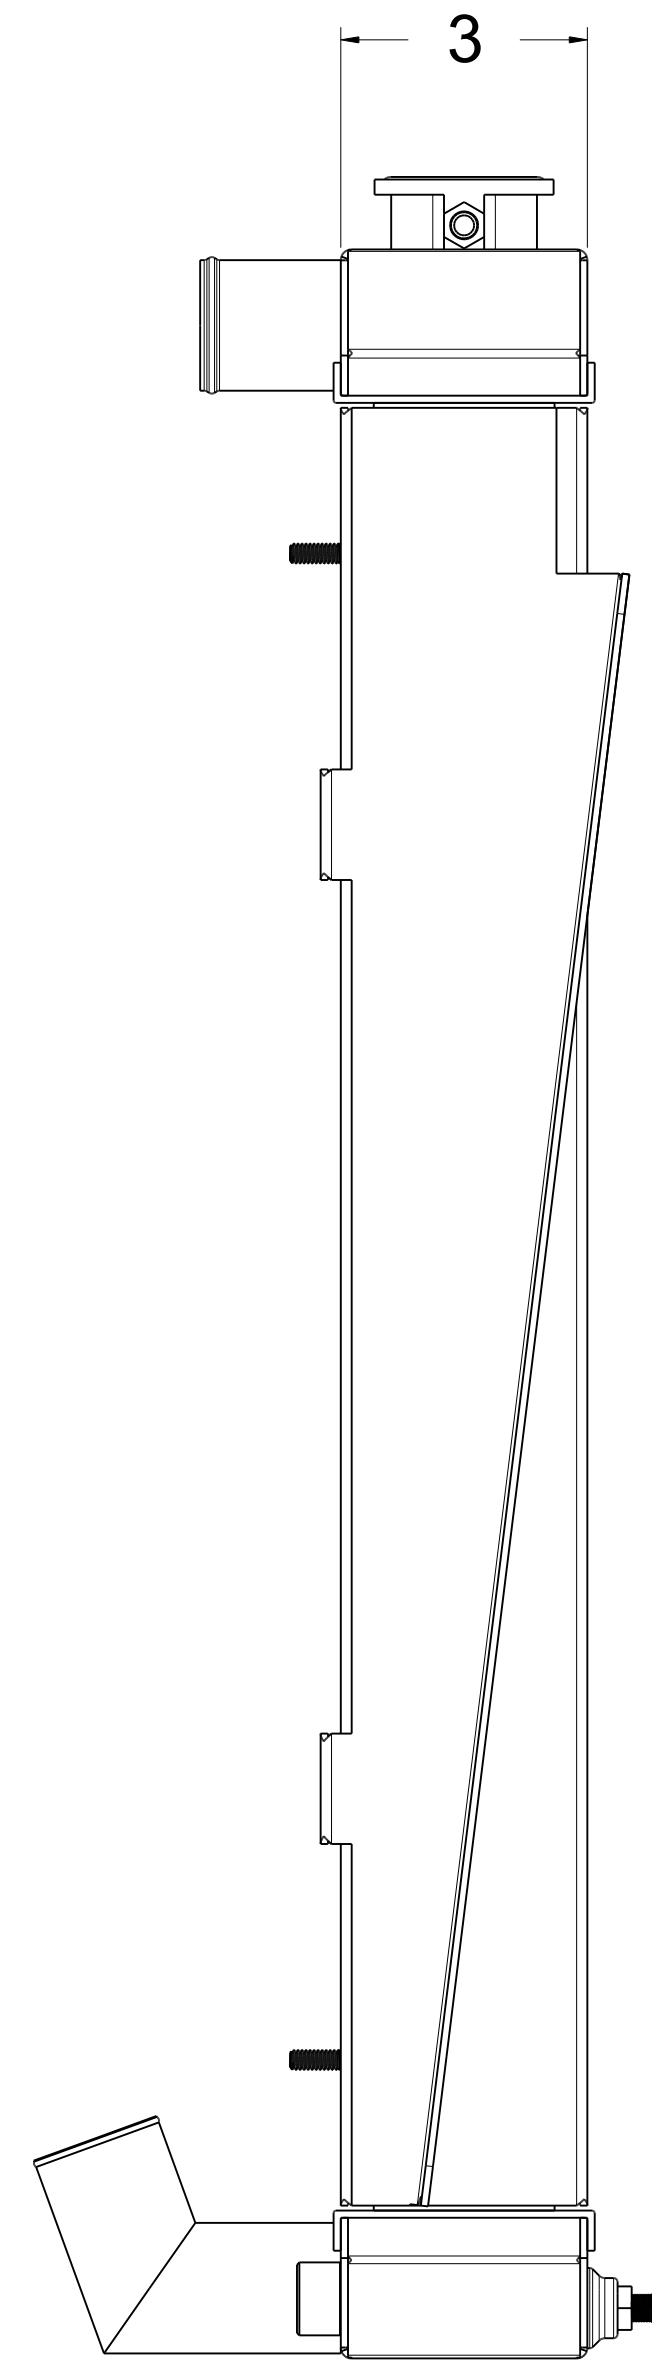

| SKU # | Transmission | Core Size |
|-------------|--------------|-------------------------------------|
| 1-10519-100 | Manual | Standard (2 Rows Of 1" Tubes) |
| 1-10519-200 | Manual | Upgraded (2 Rows Of 1.25" Tubes) |