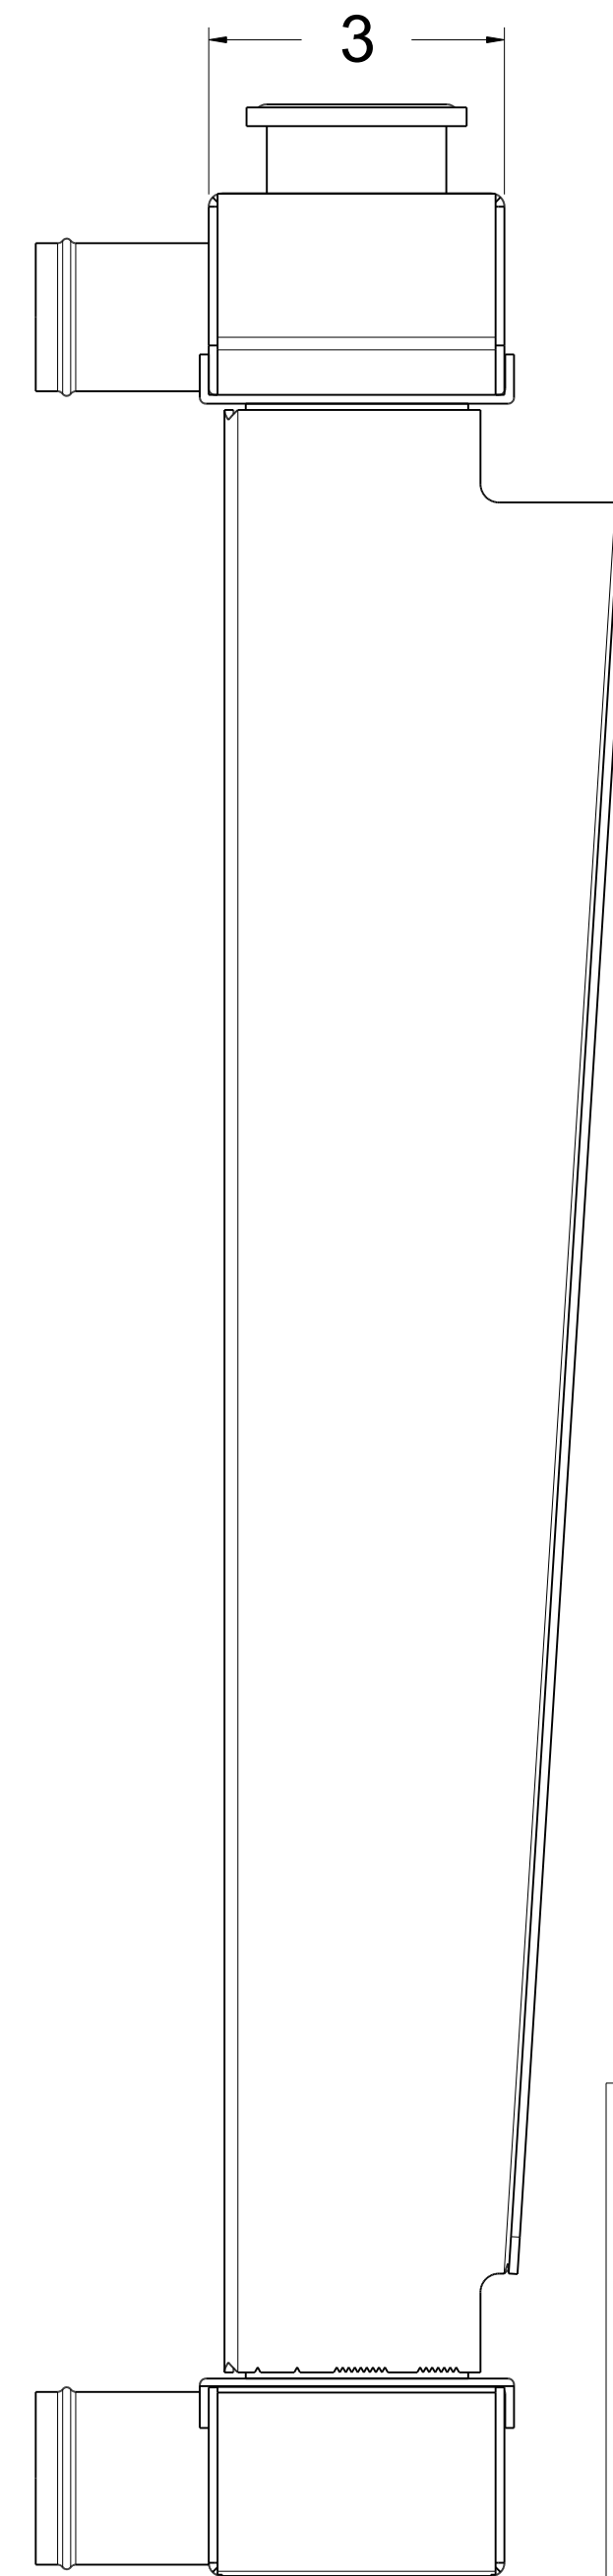

SKU #	Transmission	Core Size
1-40004-100	Manual	Standard (2 Rows Of 1" Tubes)
1-40004-200	Manual	Upgraded (2 Rows Of 1.25" Tubes)

  
 Custom Aluminum Radiators  
[www.wizardcooling.com](http://www.wizardcooling.com)

Contact Us:  
 716-655-6760

Part Number  
**1-40004-Radiator**