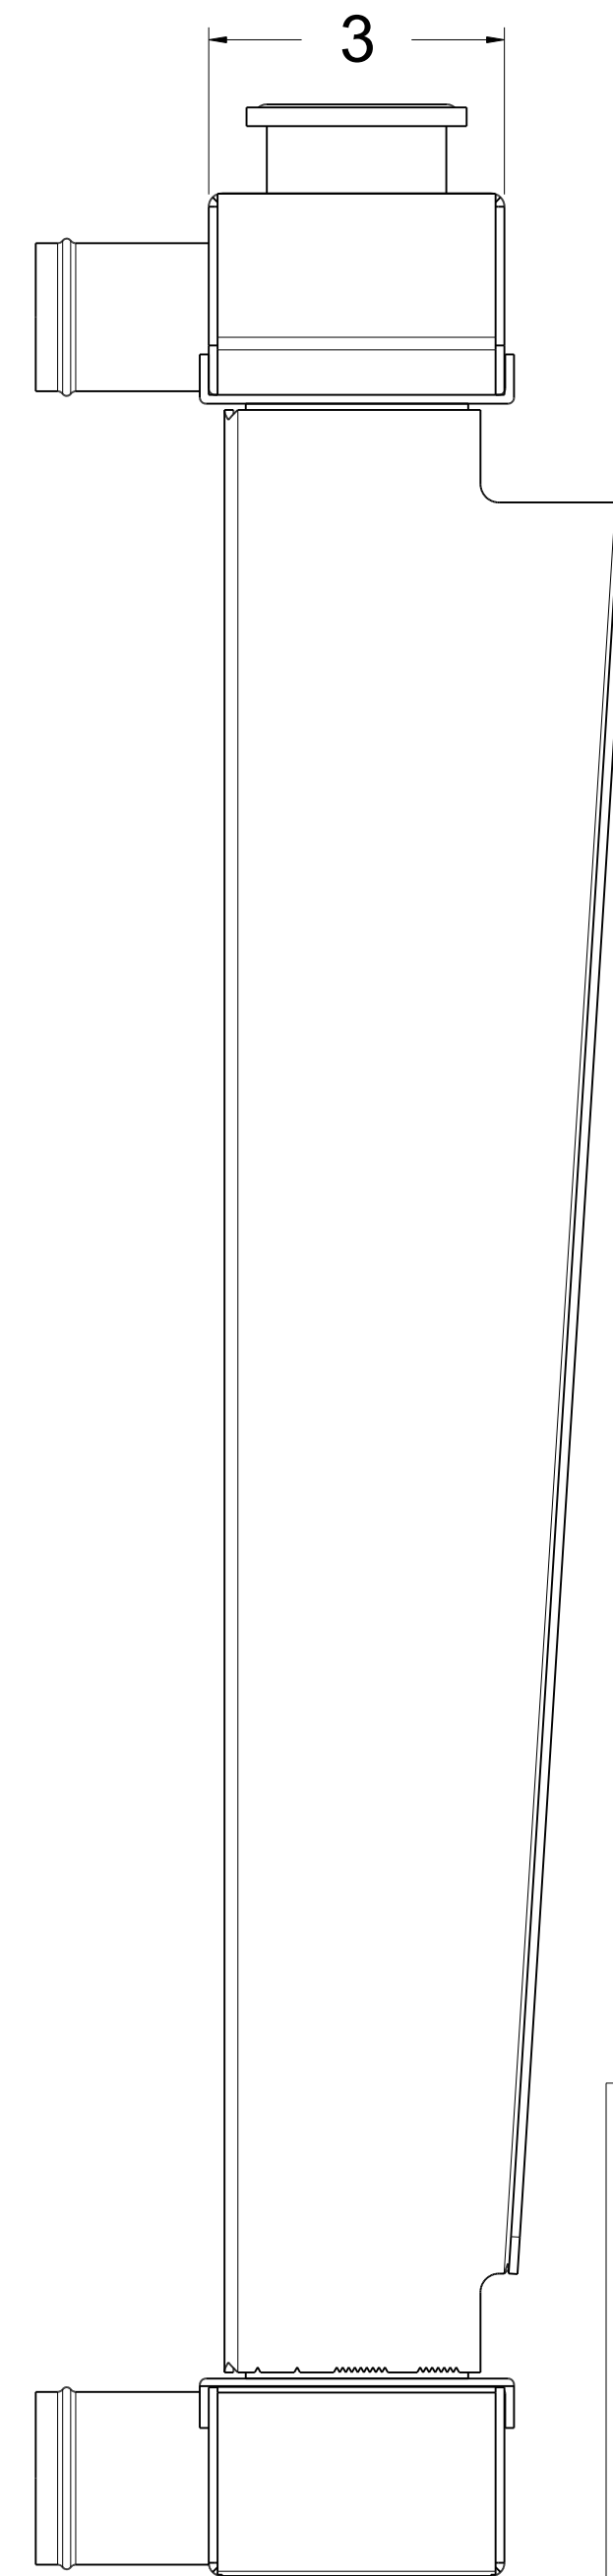

SKU #	Transmission	Core Size
1-40004-110	Automatic	Standard (2 Rows Of 1" Tubes)
1-40004-210	Automatic	Upgraded (2 Rows Of 1.25" Tubes)

 Custom Aluminum Radiators
www.wizardcooling.com

Contact Us:
 716-655-6760

Part Number
1-40004-Radiator