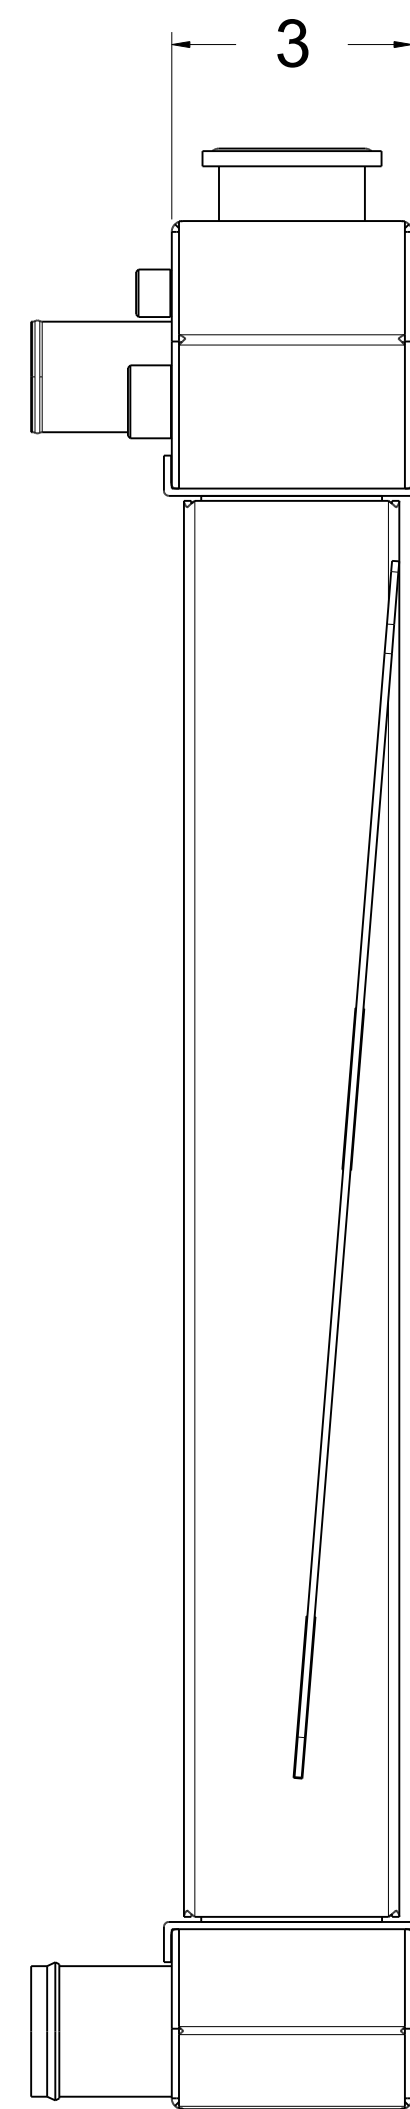

SKU #	Transmission	Core Size
1-40004-100LS	Manual	Standard (2 Rows Of 1" Tubes)
1-40004-200LS	Manual	Upgraded (2 Rows Of 1.25" Tubes)

Wizard
cooling
Custom Aluminum Radiators
www.wizardcooling.com

Contact Us:
716-655-6760

Part Number
1-40004-Radiator