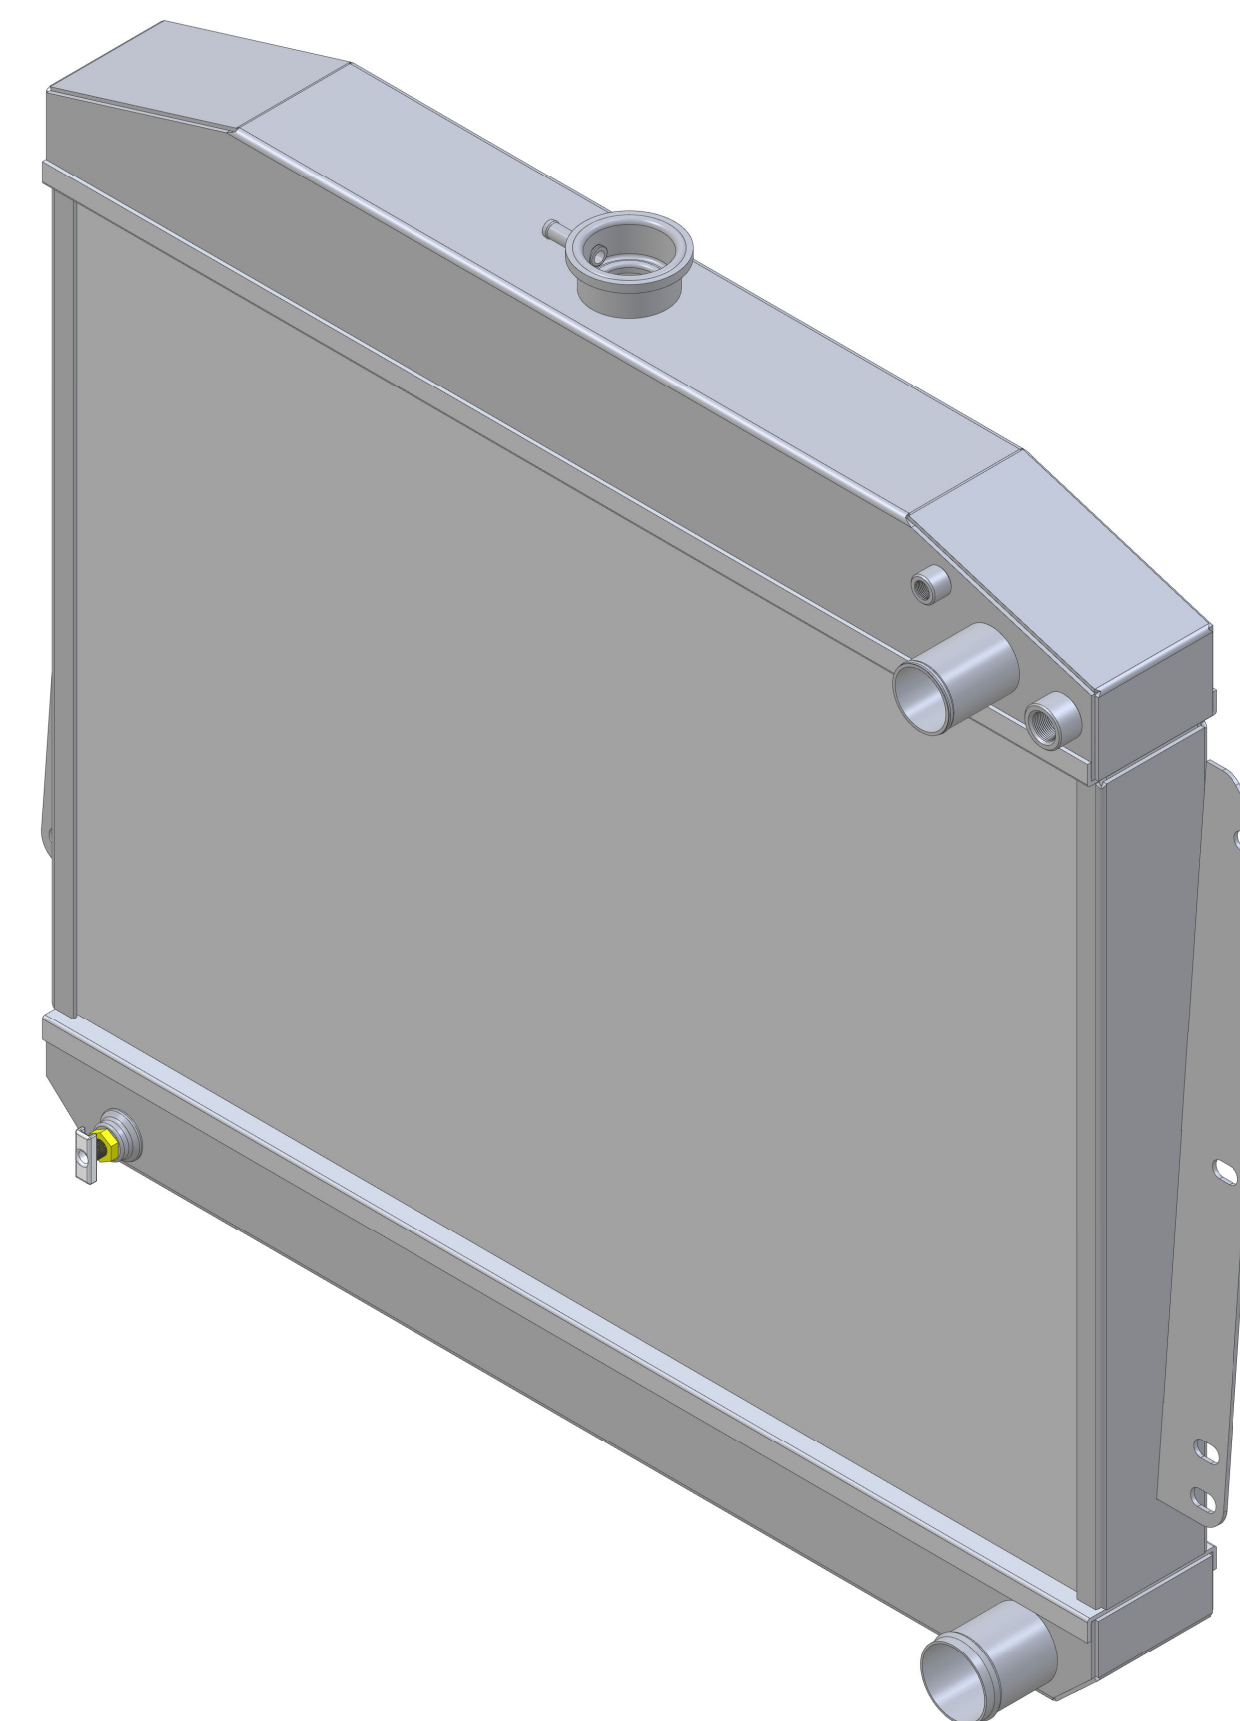

SKU #	Transmission	Core Size
1-40004-100LS	Manual	Standard (2 Rows Of 1" Tubes)
1-40004-200LS	Manual	Upgraded (2 Rows Of 1.25" Tubes)

Wizard
cooling
Custom Aluminum Radiators
www.wizardcooling.com

Contact Us:
716-655-6760

Part Number
1-40004-Radiator