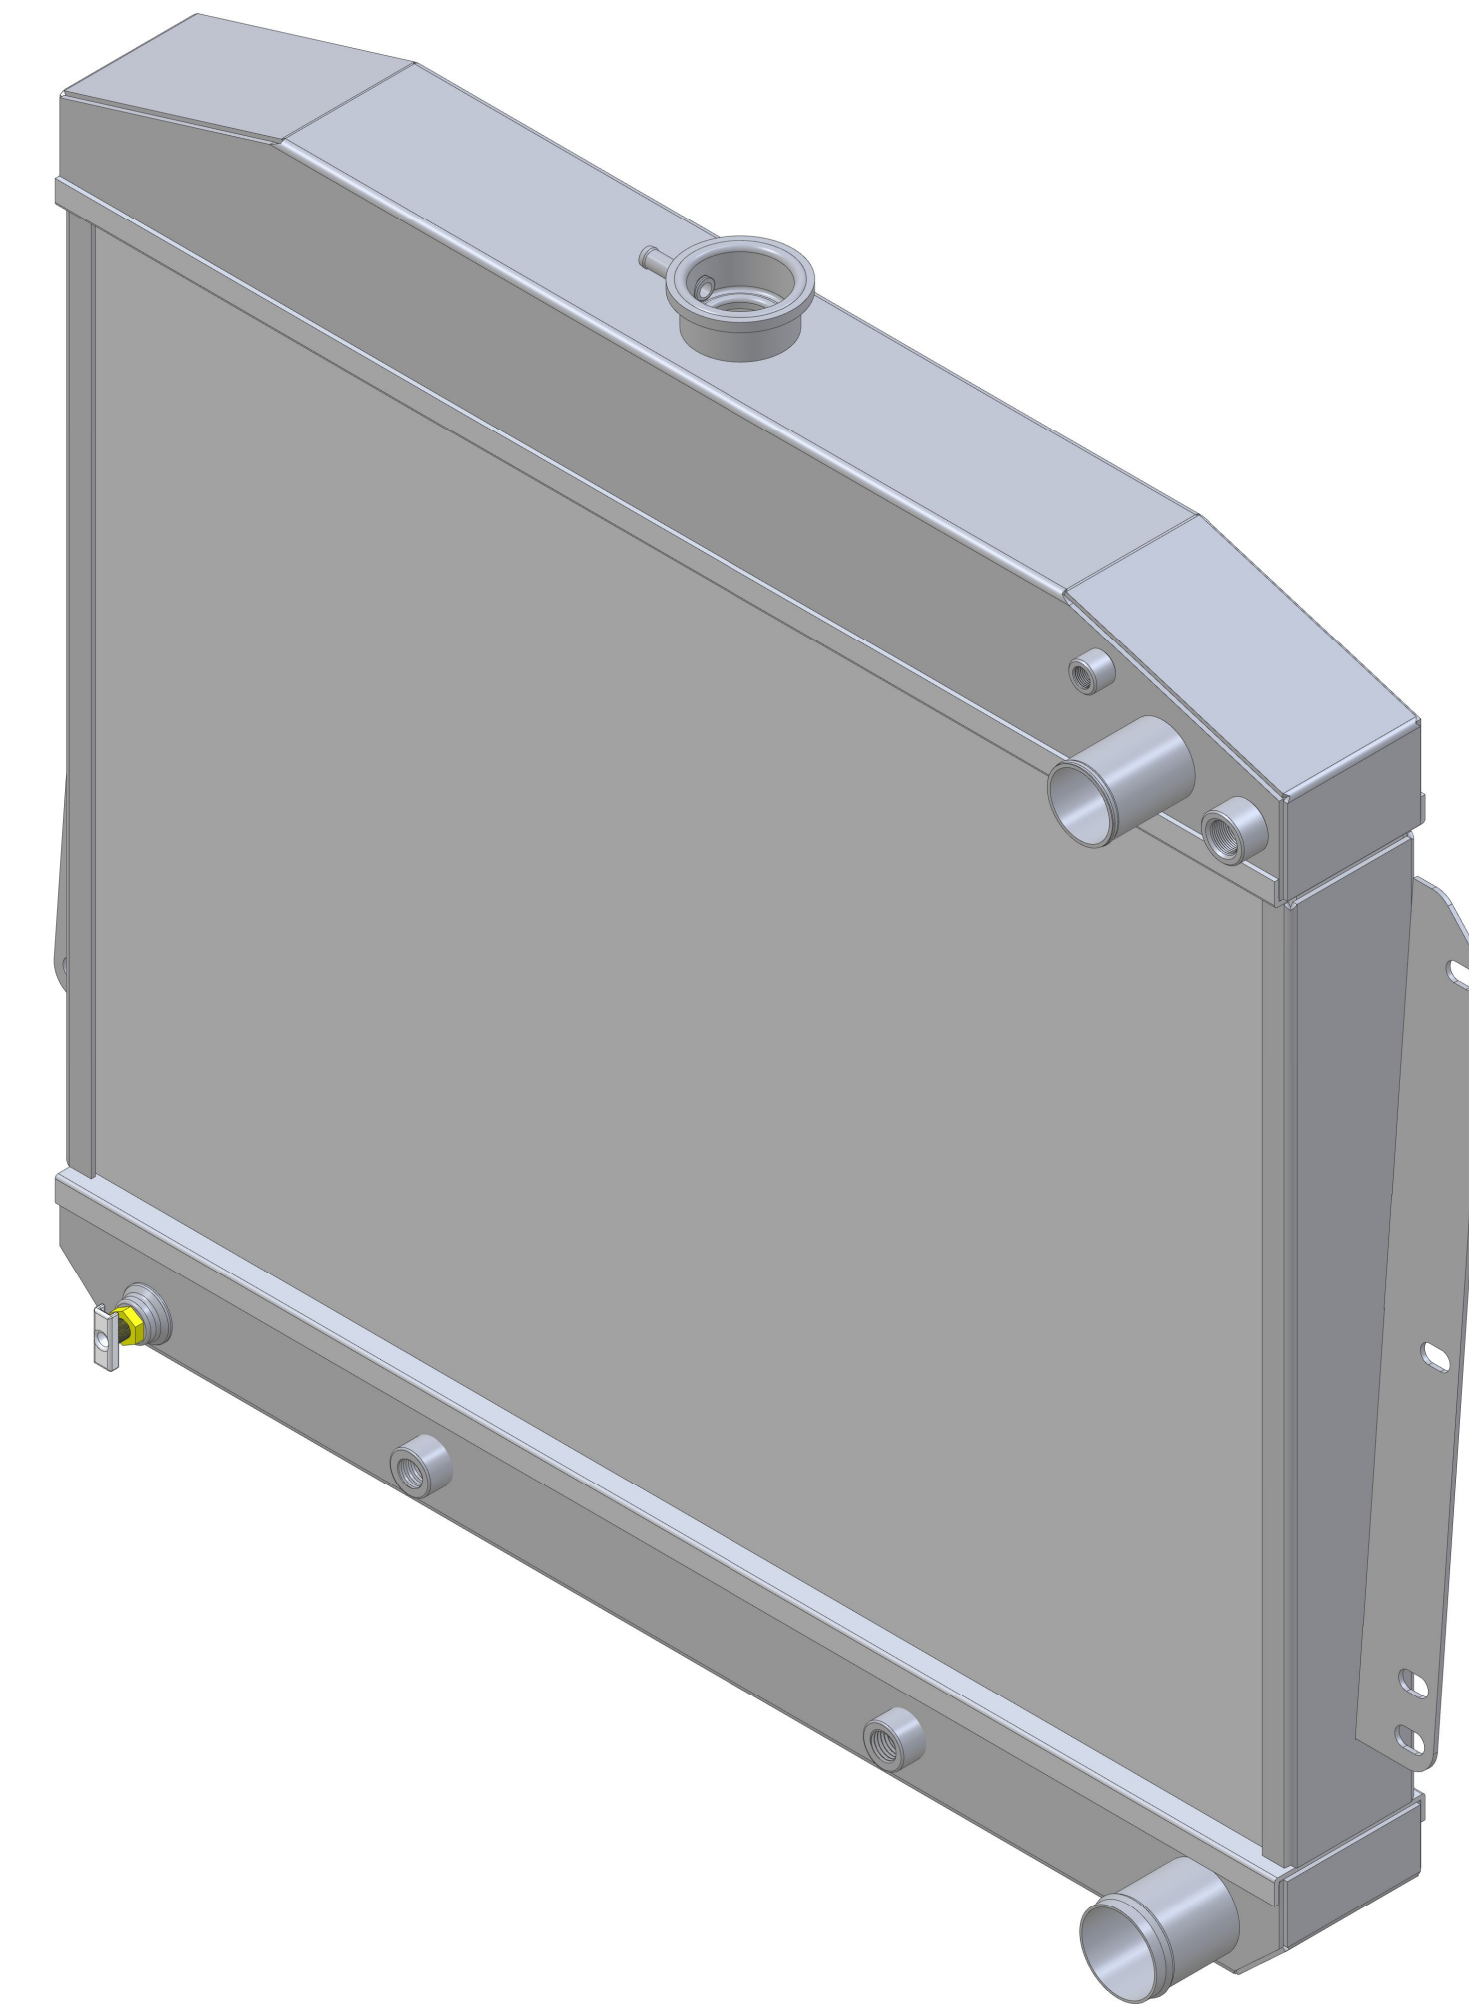

SKU #	Transmission	Core Size
1-40004-110LS	Automatic	Standard (2 Rows Of 1" Tubes)
1-40004-210LS	Automatic	Upgraded (2 Rows Of 1.25" Tubes)

Custom Aluminum Radiators

www.wizardcooling.com

Contact Us:
716-655-6760

Part Number
1-40004-Radiator