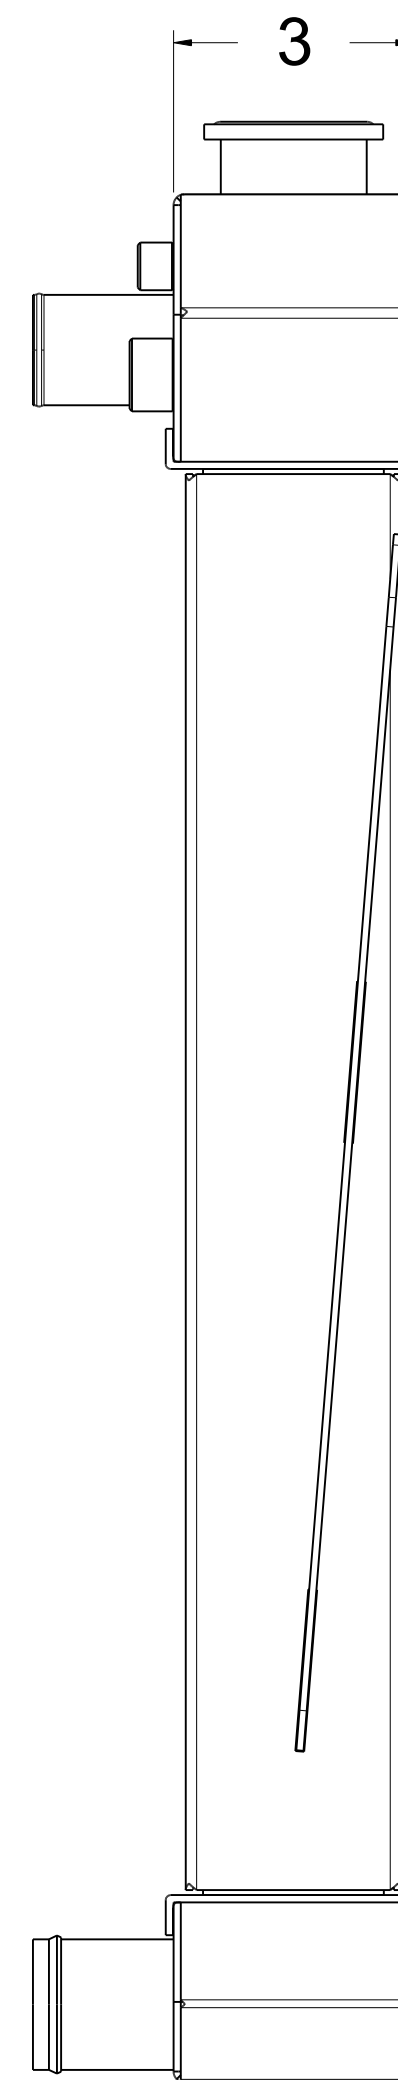

SKU #	Transmission	Core Size
1-40004-110LS	Automatic	Standard (2 Rows Of 1" Tubes)
1-40004-210LS	Automatic	Upgraded (2 Rows Of 1.25" Tubes)

Custom Aluminum Radiators

www.wizardcooling.com

Contact Us:
716-655-6760

Part Number
1-40004-Radiator