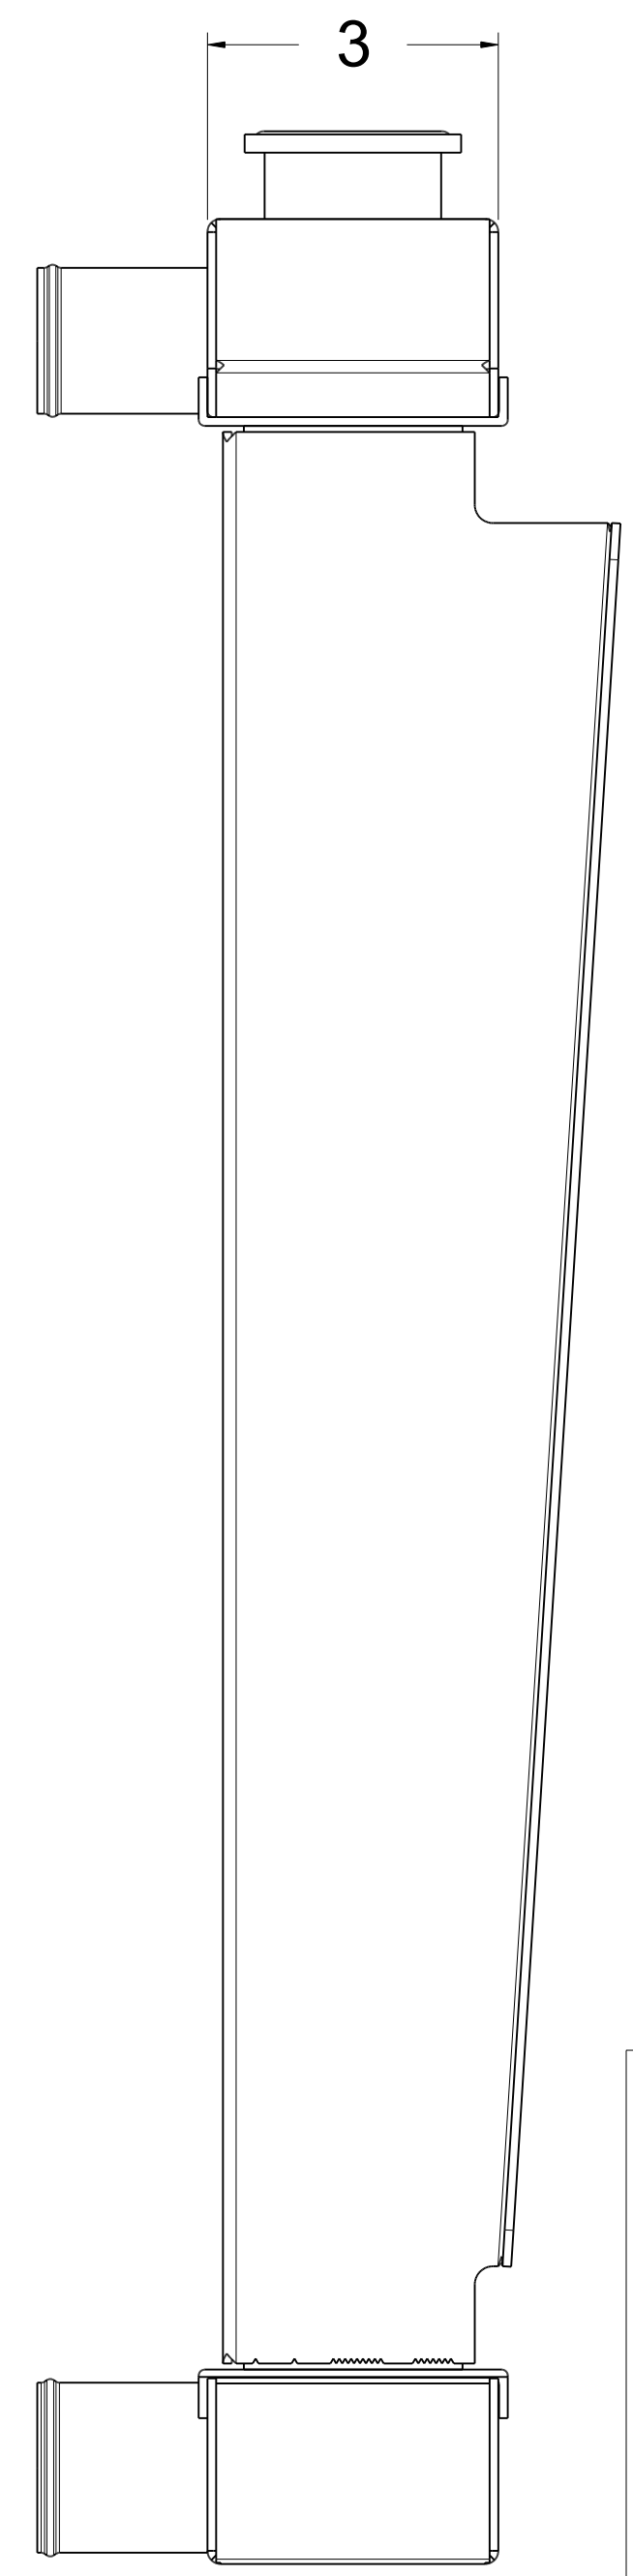

SKU #	Transmission	Core Size
1-40006-100	Manual	Standard (2 Rows Of 1" Tubes)
1-40006-200	Manual	Upgraded (2 Rows Of 1.25" Tubes)

Wizard
cooling
 Custom Aluminum Radiators
www.wizardcooling.com

Contact Us:
 716-655-6760

Part Number
1-40006-Radiator