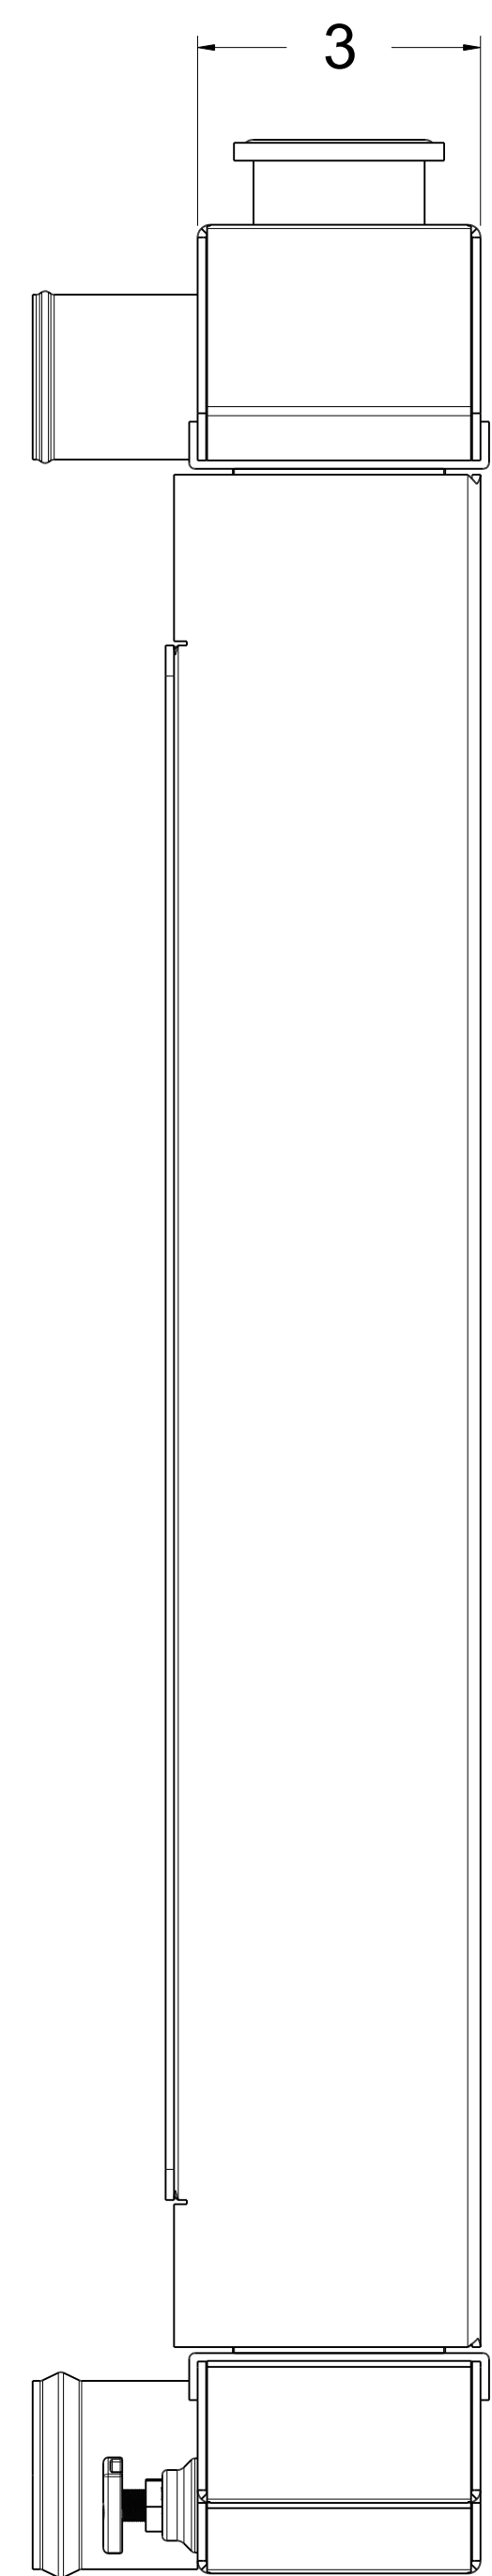

SKU #	Transmission	Core Size
1-41004-100	Manual	Standard (2 Rows Of 1" Tubes)
1-41004-200	Manual	Upgraded (2 Rows Of 1.25" Tubes)

www.wizardcooling.com

Contact Us:
716-655-6760

Part Number
1-41004-Radiator