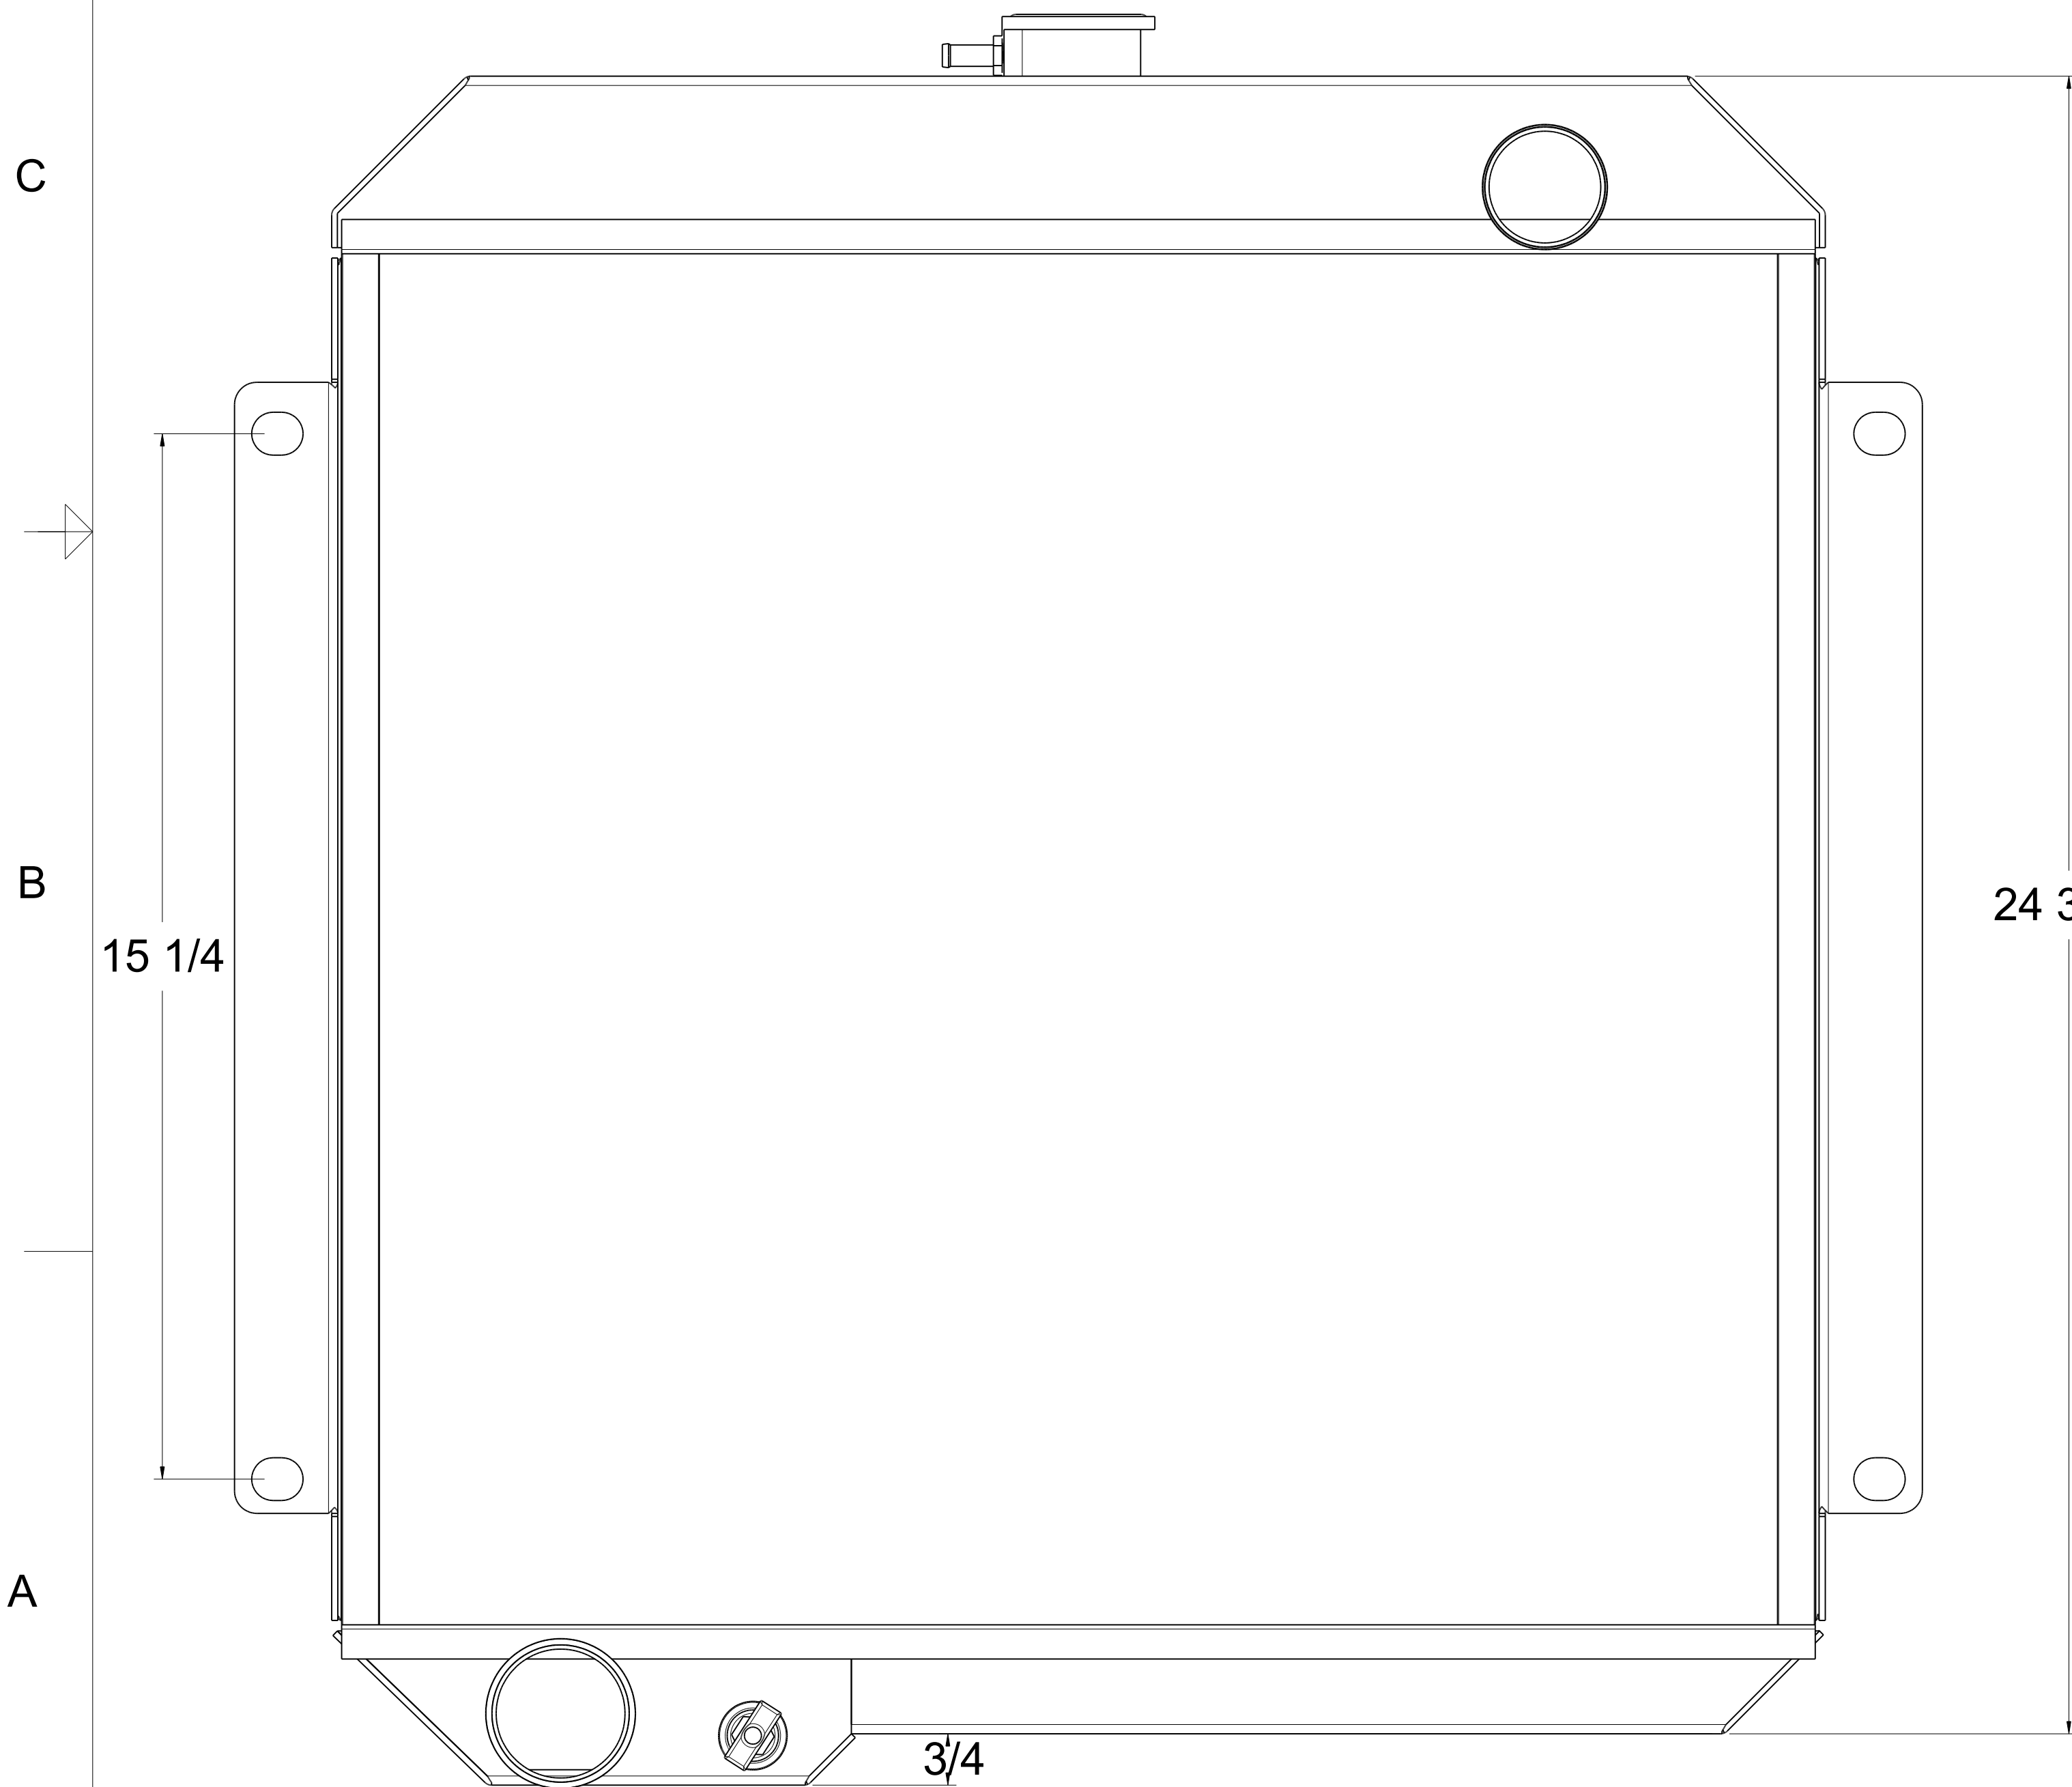

SKU #	Transmission	Core Size
1-41004-100	Manual	Standard (2 Rows Of 1" Tubes)
1-41004-200	Manual	Upgraded (2 Rows Of 1.25" Tubes)

www.wizardcooling.com

Contact Us:
716-655-6760

Part Number
1-41004-Radiator