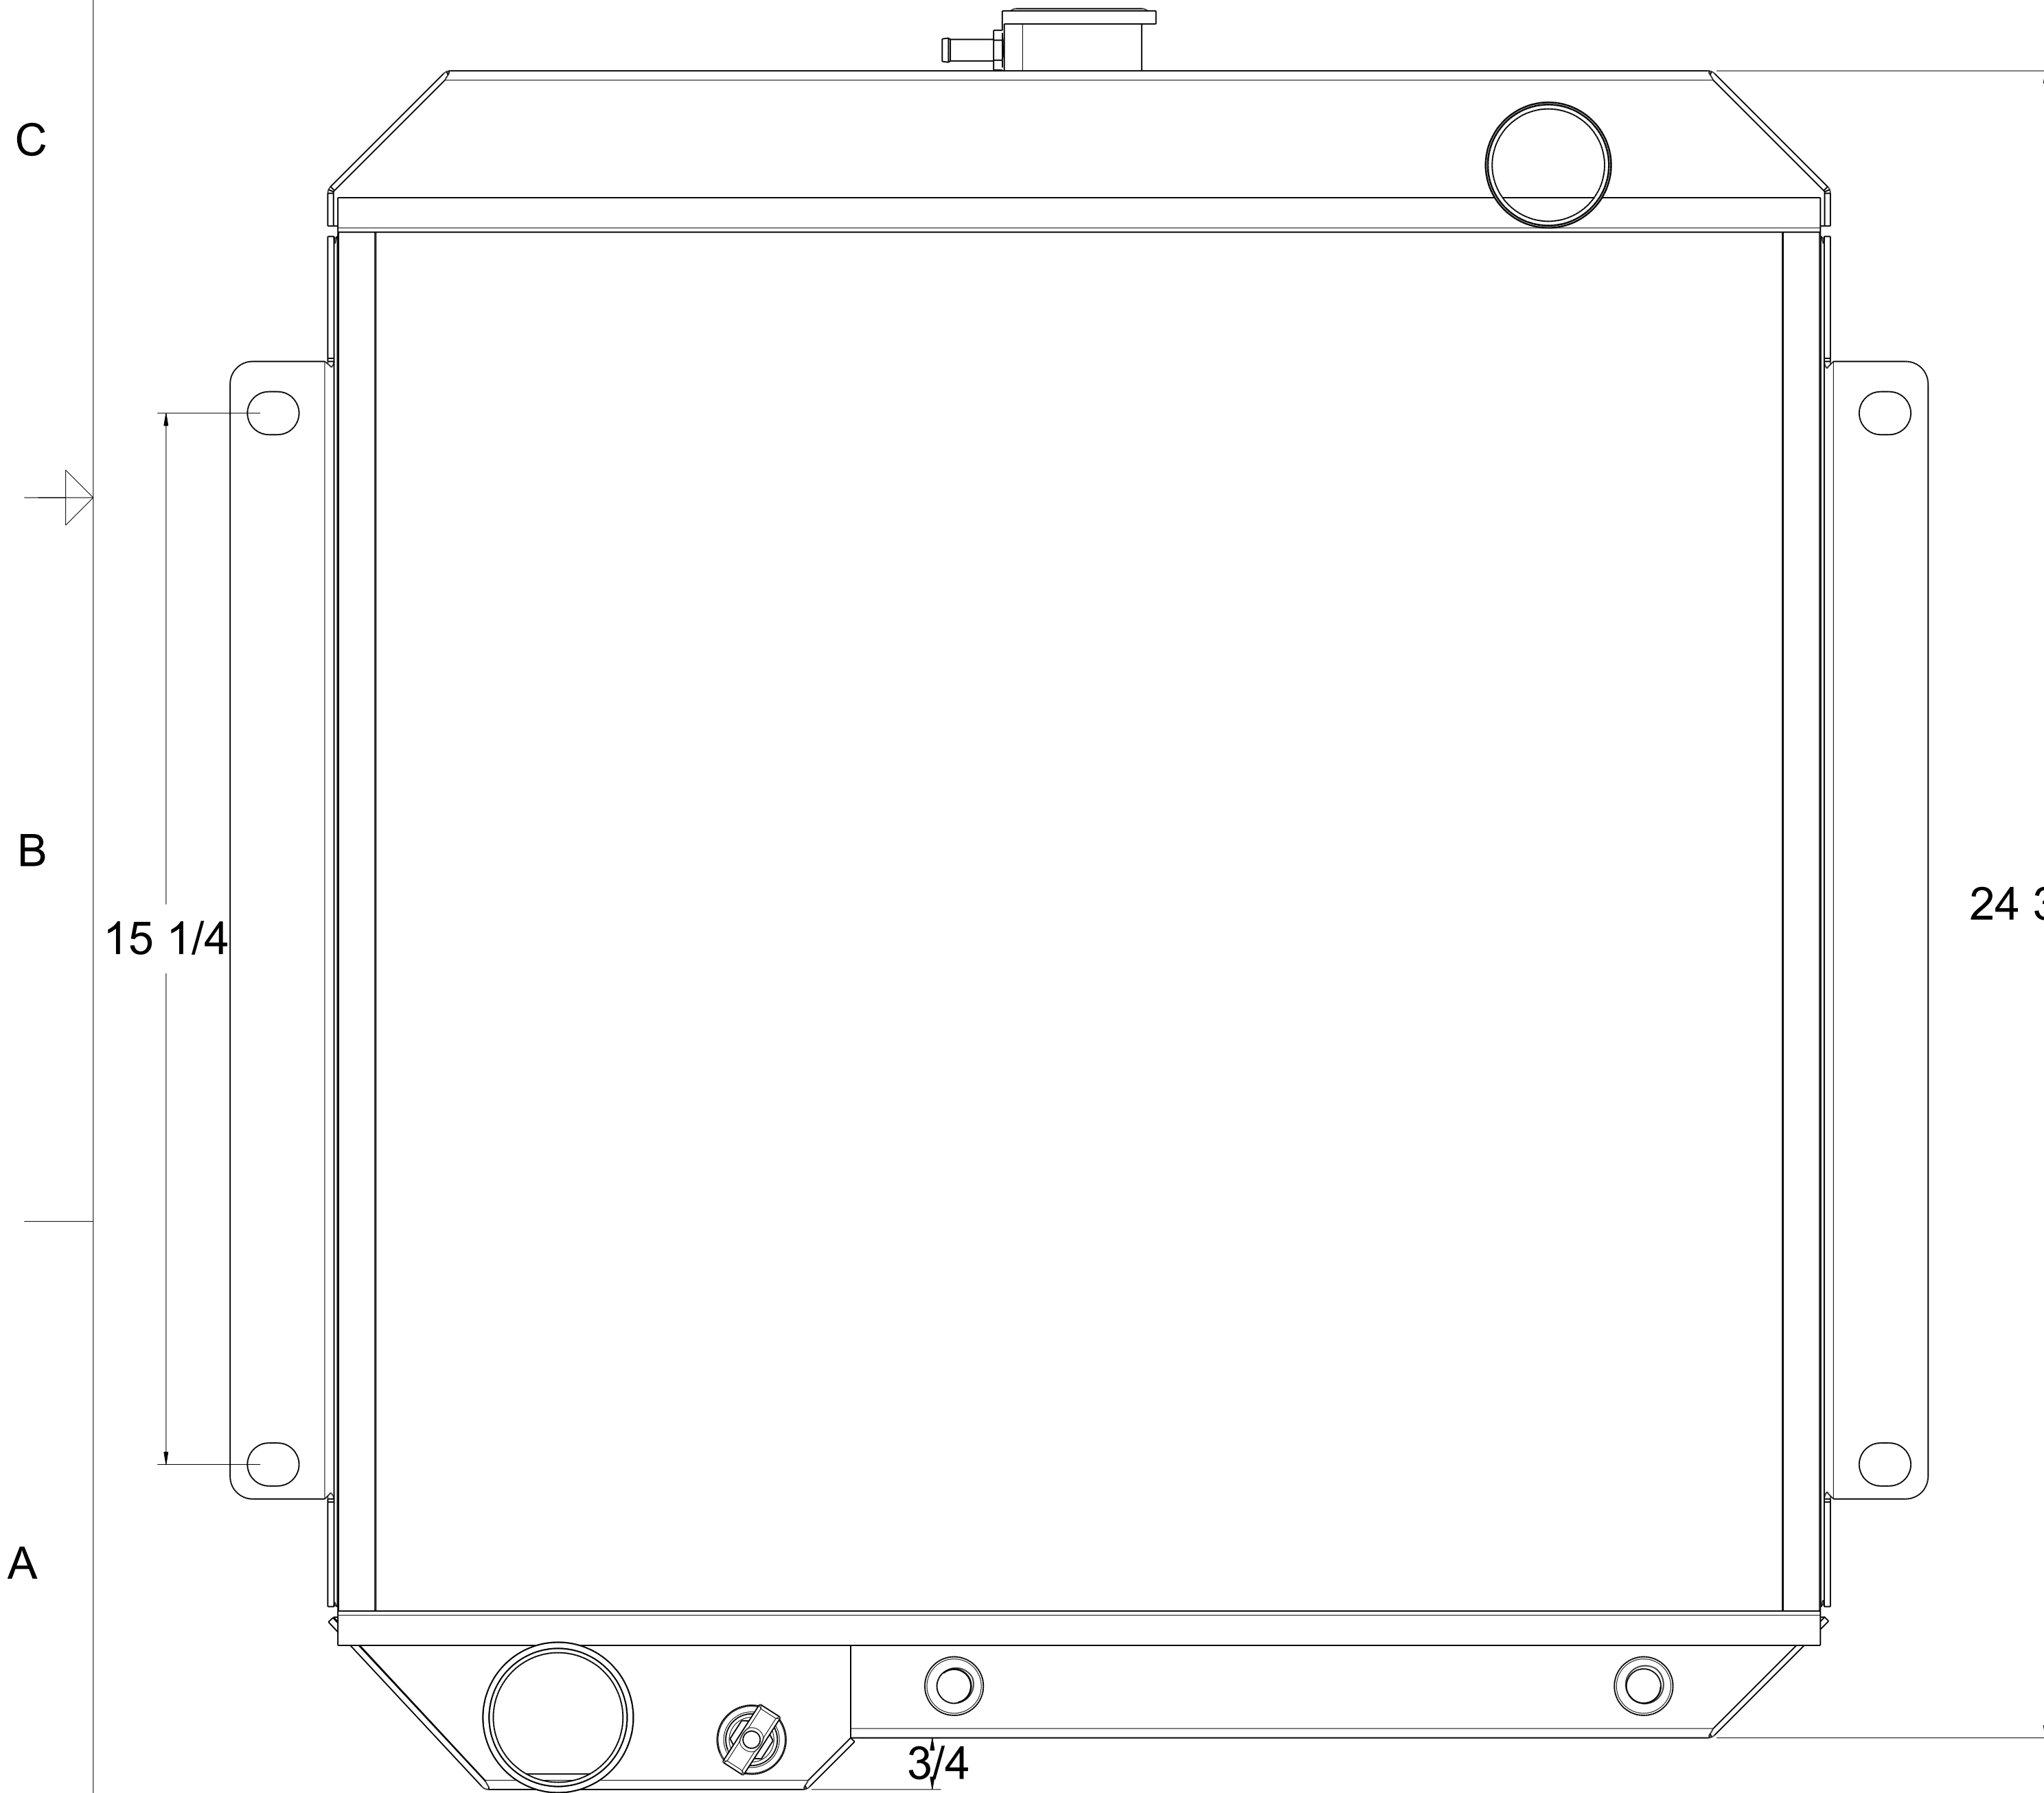

SKU #	Transmission	Core Size
1-41004-110	Automatic	Standard (2 Rows Of 1" Tubes)
1-41004-210	Automatic	Upgraded (2 Rows Of 1.25" Tubes)

Wizard
cooling
 Custom Aluminum Radiators
www.wizardcooling.com

Contact Us:
 716-655-6760

Part Number
1-41004-Radiator