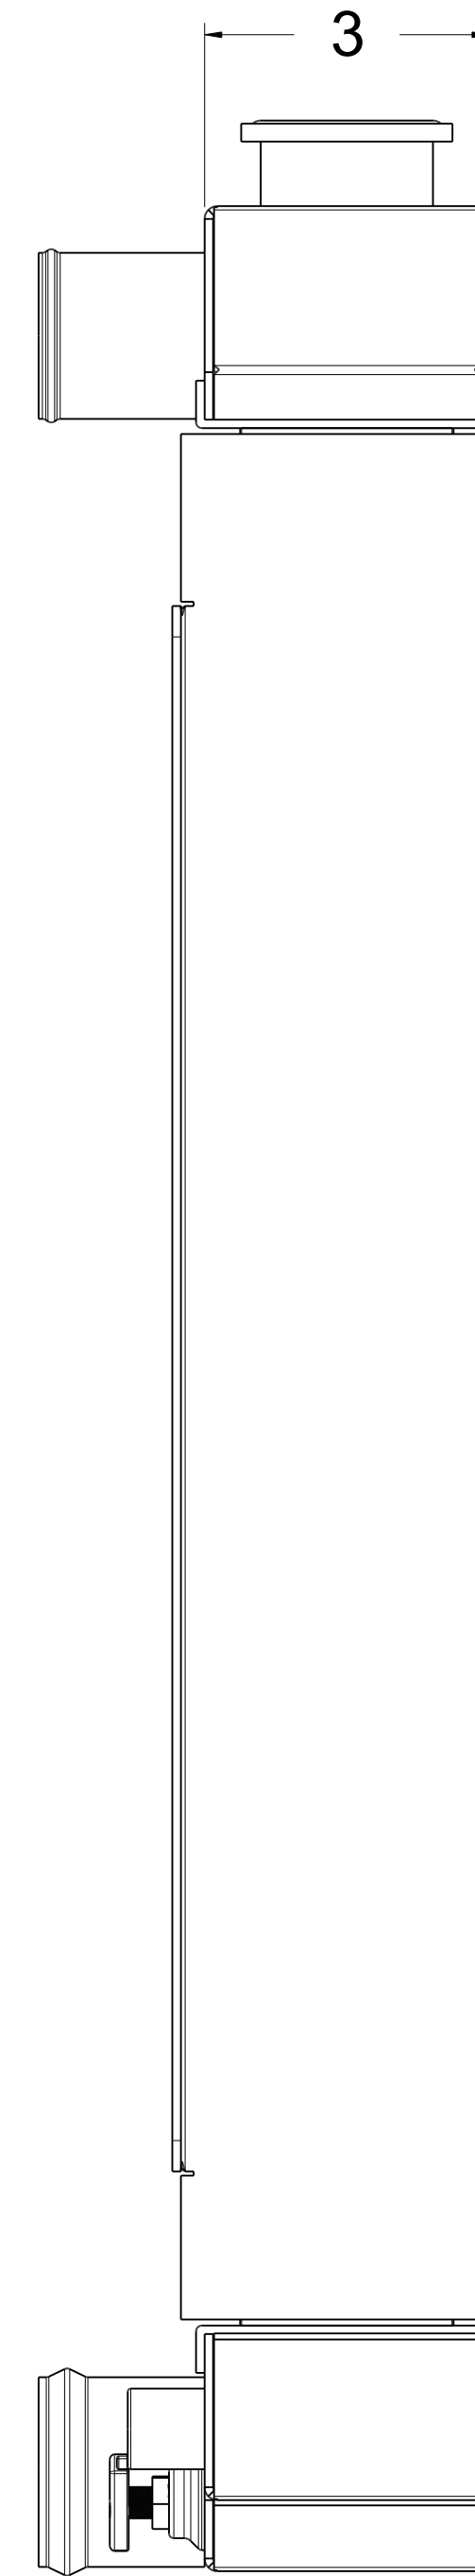

SKU #	Transmission	Core Size
1-41004-110	Automatic	Standard (2 Rows Of 1" Tubes)
1-41004-210	Automatic	Upgraded (2 Rows Of 1.25" Tubes)

Wizard
cooling
 Custom Aluminum Radiators
www.wizardcooling.com

Contact Us:
 716-655-6760

Part Number
1-41004-Radiator